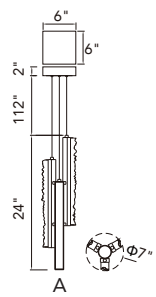

No.	Model	Watt	Delivered Lumens	Finish	Glass	Dimmable with ELV dimmer(not included)	
A	1588P6-3-624	30W	1560	Brass	Clear	Color Temp	3000K
B	1588W5-1-624	10W	520	Brass	Clear	CRI(Ra)	>90
C	1588W24-2-624	20W	1040	Brass	Clear	Dimming	100%-10%
D	1588W36-3-624	30W	1560	Brass	Clear	Rated Life	50000 hours