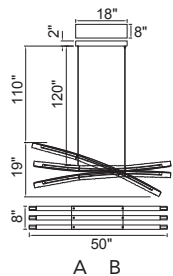

No.	Model	Watt	Delivered Lumens	Finish	Glass	Dimmable with ELV dimmer(not included) Maximum Cable Length 120" Color Temp 3000K CRI(Ra) >90 Dimming 100%-10% Rated Life 50000 hours
A	1710P50-3-101	72W	3744	Black	Clear	
B	1710P50-3-624	72W	3744	Brass	Clear