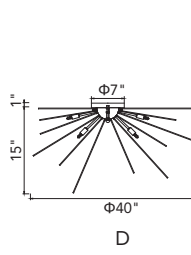

No.	Model	Watt	Bulbs	Finish
A	1034P40-14-620	MAX40W	14×G9	Gold Leaf
B	1034P30-9-620	MAX40W	9×G9	Gold Leaf
C	1034P16-6-620	MAX40W	6×G9	Gold Leaf
D	1034C40-8-620	MAX40W	8×G9	Gold Leaf
E	1034C20-6-620	MAX40W	6×G9	Gold Leaf
F	1034W8-2-620	MAX40W	2×G9	Gold Leaf