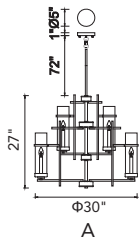

SIERRA

A 

No.	Model	Watt	Bulbs	Finish	Glass
A	9827P38-12-101	MAX60W	12×E12	Black 	Clear

SIERRA

A 

B 

C 

D 