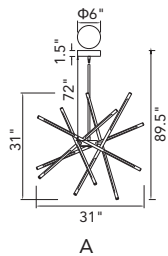

No.	Model	Watt	Delivered Lumens	Finish	Acrylic	Dimmable with ELV dimmer(not included)
A	1375P31-6-602	20W	1040	Satin Gold	Frosted	Color Temp 3000K
B	1375W24-1-602	3W	156	Satin Gold	Frosted	CRI(Ra) >80
C	1375P43-6-602	27W	1404	Satin Gold	Frosted	Dimming 100%-10%
						Rated Life 50000 hours