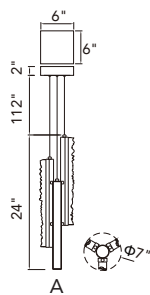

No.	Model	Watt	Delivered Lumens	Finish	Glass	Dimmable with ELV dimmer(not included)	Color Temp	CRI(Ra)	Dimming	Rated Life
A	1588P6-3-101	30W	1560	Black	Clear		3000K	>90	100%-10%	50000 hours
B	1588W5-1-101	10W	520	Black	Clear					
C	1588W24-2-101	20W	1040	Black	Clear					
D	1588W36-3-101	30W	1560	Black	Clear