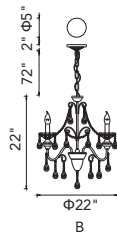

No.	Model	Watt	Bulbs	Finish	Crystal
A	5095P16B-3	MAX60W	3×E12	Black	Black Crystal
B	5095P22B-6	MAX60W	6×E12	Black	Black Crystal