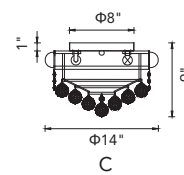

EMPIRE

A 

C 

B 

No.	Model	Watt	Bulbs	Finish	Crystal
A	8001C20G	MAX60W	8×E12	Gold 	Clear Crystal
B	8001C12G	MAX60W	3×E12	Gold 	Clear Crystal
C	8001C14G	MAX60W	4×E12	Gold 	Clear Crystal

D

A

B