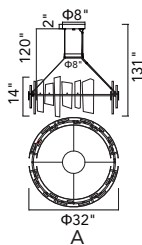

A

No.	Model	Watt	Delivered Lumens	Finish	Glass
A	1246P32-602	48W	2496	Satin Gold	Clear
B	1246P24-602-A	35W	1820	Satin Gold	Clear
C	1246P39-602	38W	1976	Satin Gold	Clear
D	1246W5-602	5W	260	Satin Gold	Clear
E	1246W8-602	10W	520	Satin Gold	Clear

Dimmable with ELV dimmer(not included)
Maximum Cable Length 120"
Color Temp 3000K
CRI(Ra) >90
Dimming 100%-10%
Rated Life 50000 hours