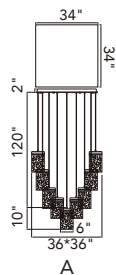

No.	Model	Watt	Delivered Lumens	Finish	Glass	Dimmable with ELV dimmer(not included) Maximum Cable Length 120" Color Temp 3000K CRI(Ra) >90 Dimming 100%-10% Rated Life 50000 hours
A	1587P36-33-624	390W	20280	Brass	Clear