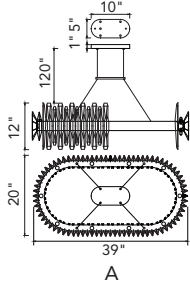

No.	Model	Watt	Bulbs	Finish	Crystal
A	1247P39-20-602-O	MAX40W	20×G9	Satin Gold	Clear