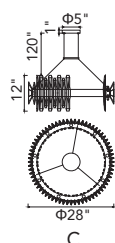

A 

CITYSCAPE

C 

B 

A

B

C

No.	Model	Watt	Bulbs	Finish	Crystal
A	1247P39-24-602	MAX40W	24×G9	Satin Gold 	Clear
B	1247P20-12-602	MAX40W	12×G9	Satin Gold 	Clear
C	1247P28-18-602	MAX40W	18×G9	Satin Gold 	Clear