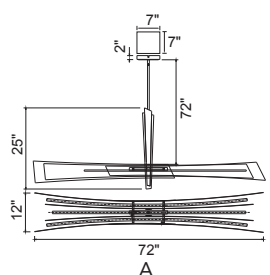

A

No.	Model	Watt	Delivered Lumens	Finish	Dimmable with ELV dimmer(not included)
A	1717P72-624	45W	2340	Brass	CCT 3000,4000,5000K
B	1717P50-624	30W	1560	Brass	CRI(Ra) >90 Dimming 100%-10% Rated Life 50000 hours