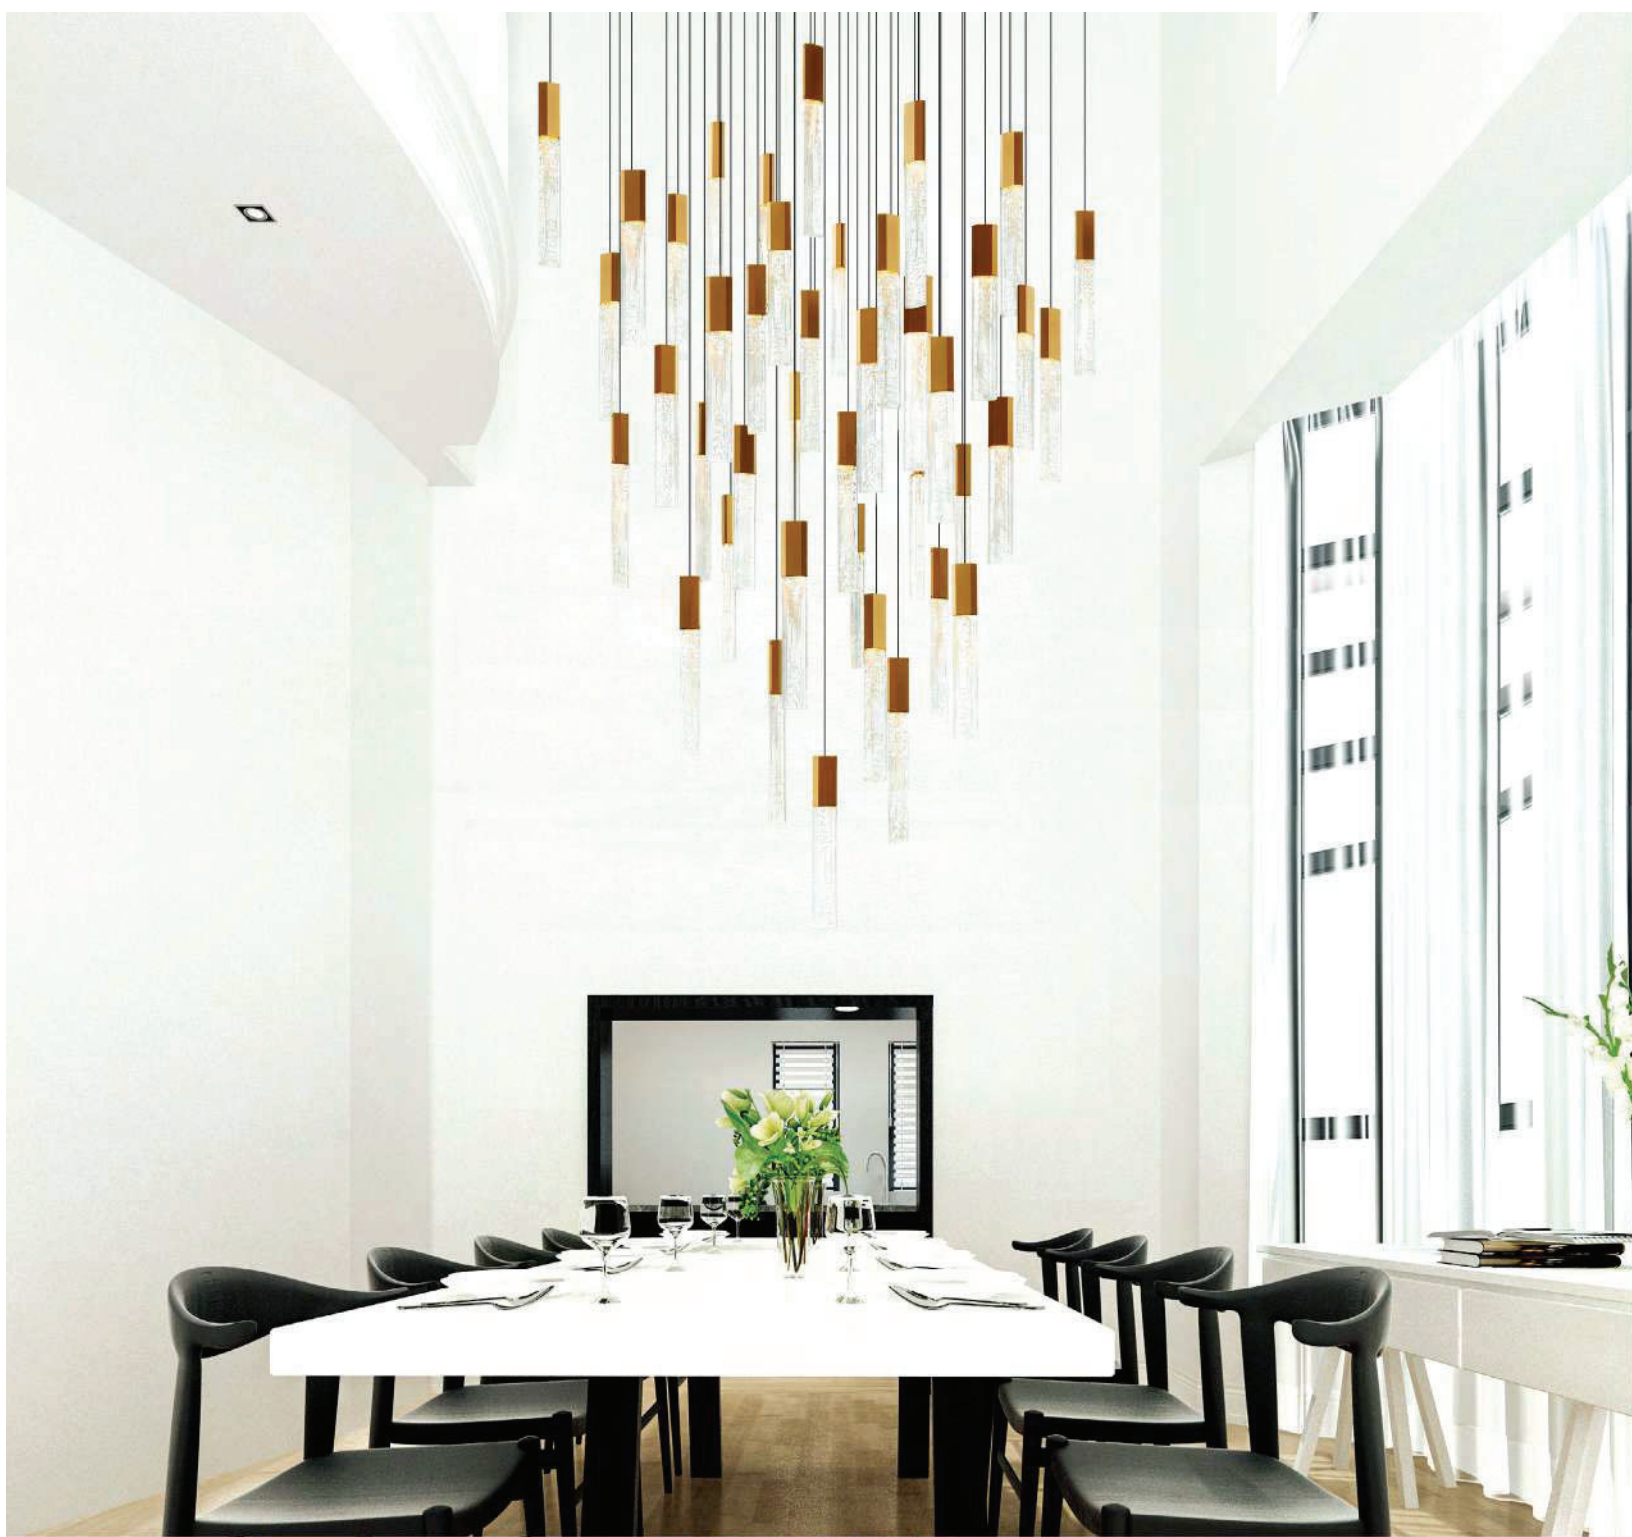

GRETA

LED

GRETA

A 

No.	Model	Watt	Delivered Lumens	Finish	Glass	Dimmable with ELV dimmer(not included) Maximum Cable Length 120" Color Temp 3000K CRI(Ra) >90 Dimming 100%-10% Rated Life 50000 hours
A	1589P36-41-624	190W	9880	Brass 	Clear	