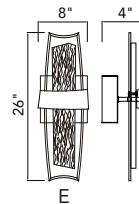

E

No.	Model	Watt	Delivered Lumens	Finish	Glass
A	1246P32-602	48W	2496	Satin Gold	Clear
B	1246P24-602-A	35W	1820	Satin Gold	Clear
C	1246P39-602	38W	1976	Satin Gold	Clear
D	1246W5-602	5W	260	Satin Gold	Clear
E	1246W8-602	10W	520	Satin Gold	Clear

Dimmable with ELV dimmer(not included)
Maximum Cable Length 120"
Color Temp 3000K
CRI(Ra) >90
Dimming 100%-10%
Rated Life 50000 hours