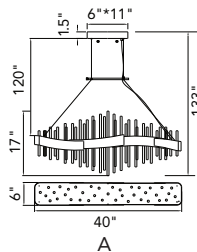

No.	Model	Watt	Delivered Lumens	Finish	Crystal	
A	1245P40-602	45W	2340	Satin Gold	Clear	Dimmable with ELV dimmer(not included) Maximum Cable Length 120" Color Temp 3000K CRI(Ra) >90 Dimming 100%-10% Rated Life 50000 hours