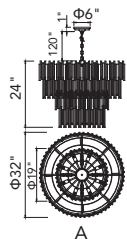

B

A

No.	Model	Watt	Bulbs	Finish	Crystal
A	1112P32-12-169	MAX60W	12×E12	Medallion Gold	Clear
B	1112P40-34-169	MAX60W	34×E12	Medallion Gold	Clear