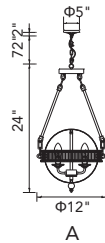

No.	Model	Watt	Bulbs	Finish	Crystal
A	9957P12-3-601	MAX60W	3×E12	Chrome	Clear Crystal