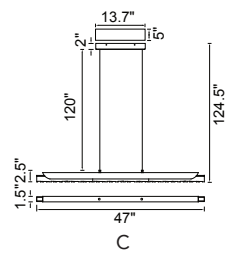

No.	Model	Watt	Delivered Lumens	Finish	Glass	Dimmable with ELV dimmer(not included) Maximum Cable Length 120" Color Temp 3000K CRI(Ra) >90 Dimming 100%-10% Rated Life 50000 hours
A	1586P60-3-101	90W	4680	Black	Clear	
B	1586W36-3-101	30W	1560	Black	Clear	
C	1586P48-101	30W	1560	Black	Clear	
D	1586W5-1-101	10W	520	Black	Clear