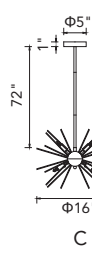

No.	Model	Watt	Bulbs	Finish
A	1034P40-14-620	MAX40W	14×G9	Gold Leaf
B	1034P30-9-620	MAX40W	9×G9	Gold Leaf
C	1034P16-6-620	MAX40W	6×G9	Gold Leaf
D	1034C40-8-620	MAX40W	8×G9	Gold Leaf
E	1034C20-6-620	MAX40W	6×G9	Gold Leaf
F	1034W8-2-620	MAX40W	2×G9	Gold Leaf