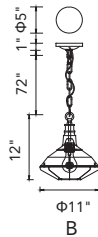

No.	Model	Watt	Bulbs	Finish
A	9611P14-1-101	MAX60W	1×E26	Black
B	9611P11-1-101	MAX60W	1×E26	Black
C	9611P18-1-101	MAX60W	1×E26	Black