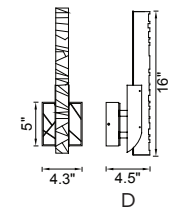

No.	Model	Watt	Delivered Lumens	Finish	Glass	Dimmable with ELV dimmer(not included) Maximum Cable Length 120" Color Temp 3000K CRI(Ra) >90 Dimming 100%-10% Rated Life 50000 hours
A	1586P60-3-101	90W	4680	Black	Clear	
B	1586W36-3-101	30W	1560	Black	Clear	
C	1586P48-101	30W	1560	Black	Clear	
D	1586W5-1-101	10W	520	Black	Clear