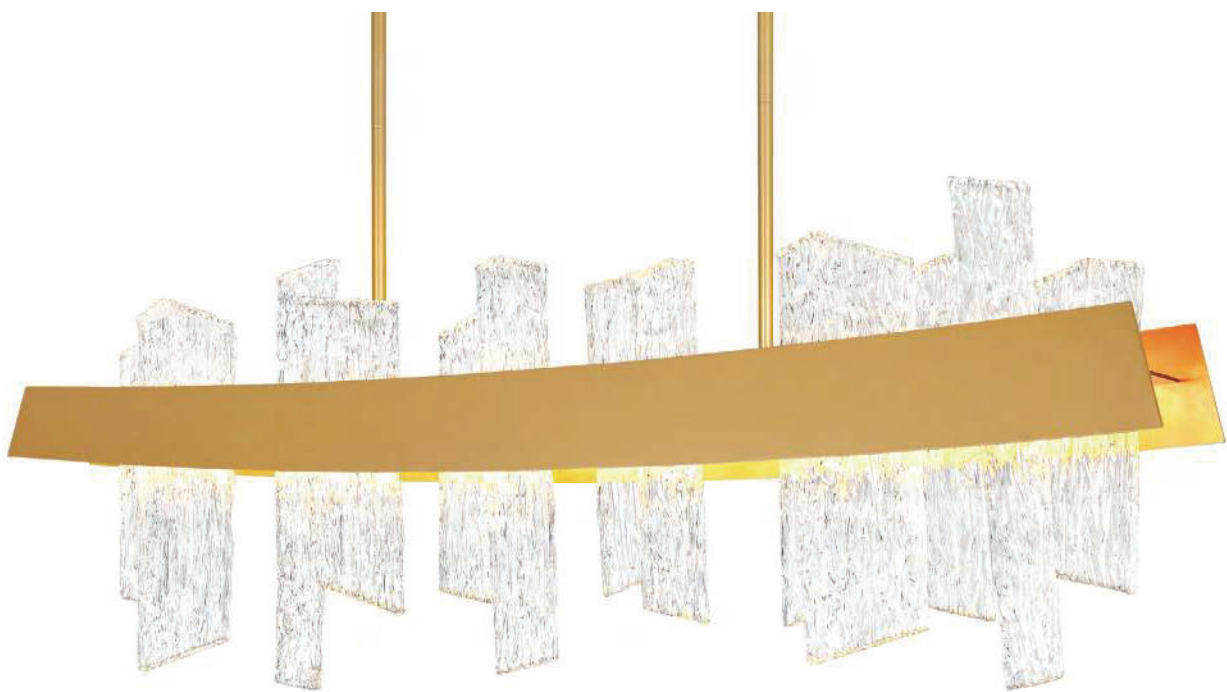

C

No.	Model	Watt	Delivered Lumens	Finish	Glass
A	1246P32-602	48W	2496	Satin Gold	Clear
B	1246P24-602-A	35W	1820	Satin Gold	Clear
C	1246P39-602	38W	1976	Satin Gold	Clear
D	1246W5-602	5W	260	Satin Gold	Clear
E	1246W8-602	10W	520	Satin Gold	Clear

Dimmable with ELV dimmer(not included)
Maximum Cable Length 120"
Color Temp 3000K
CRI(Ra) >90
Dimming 100%-10%
Rated Life 50000 hours