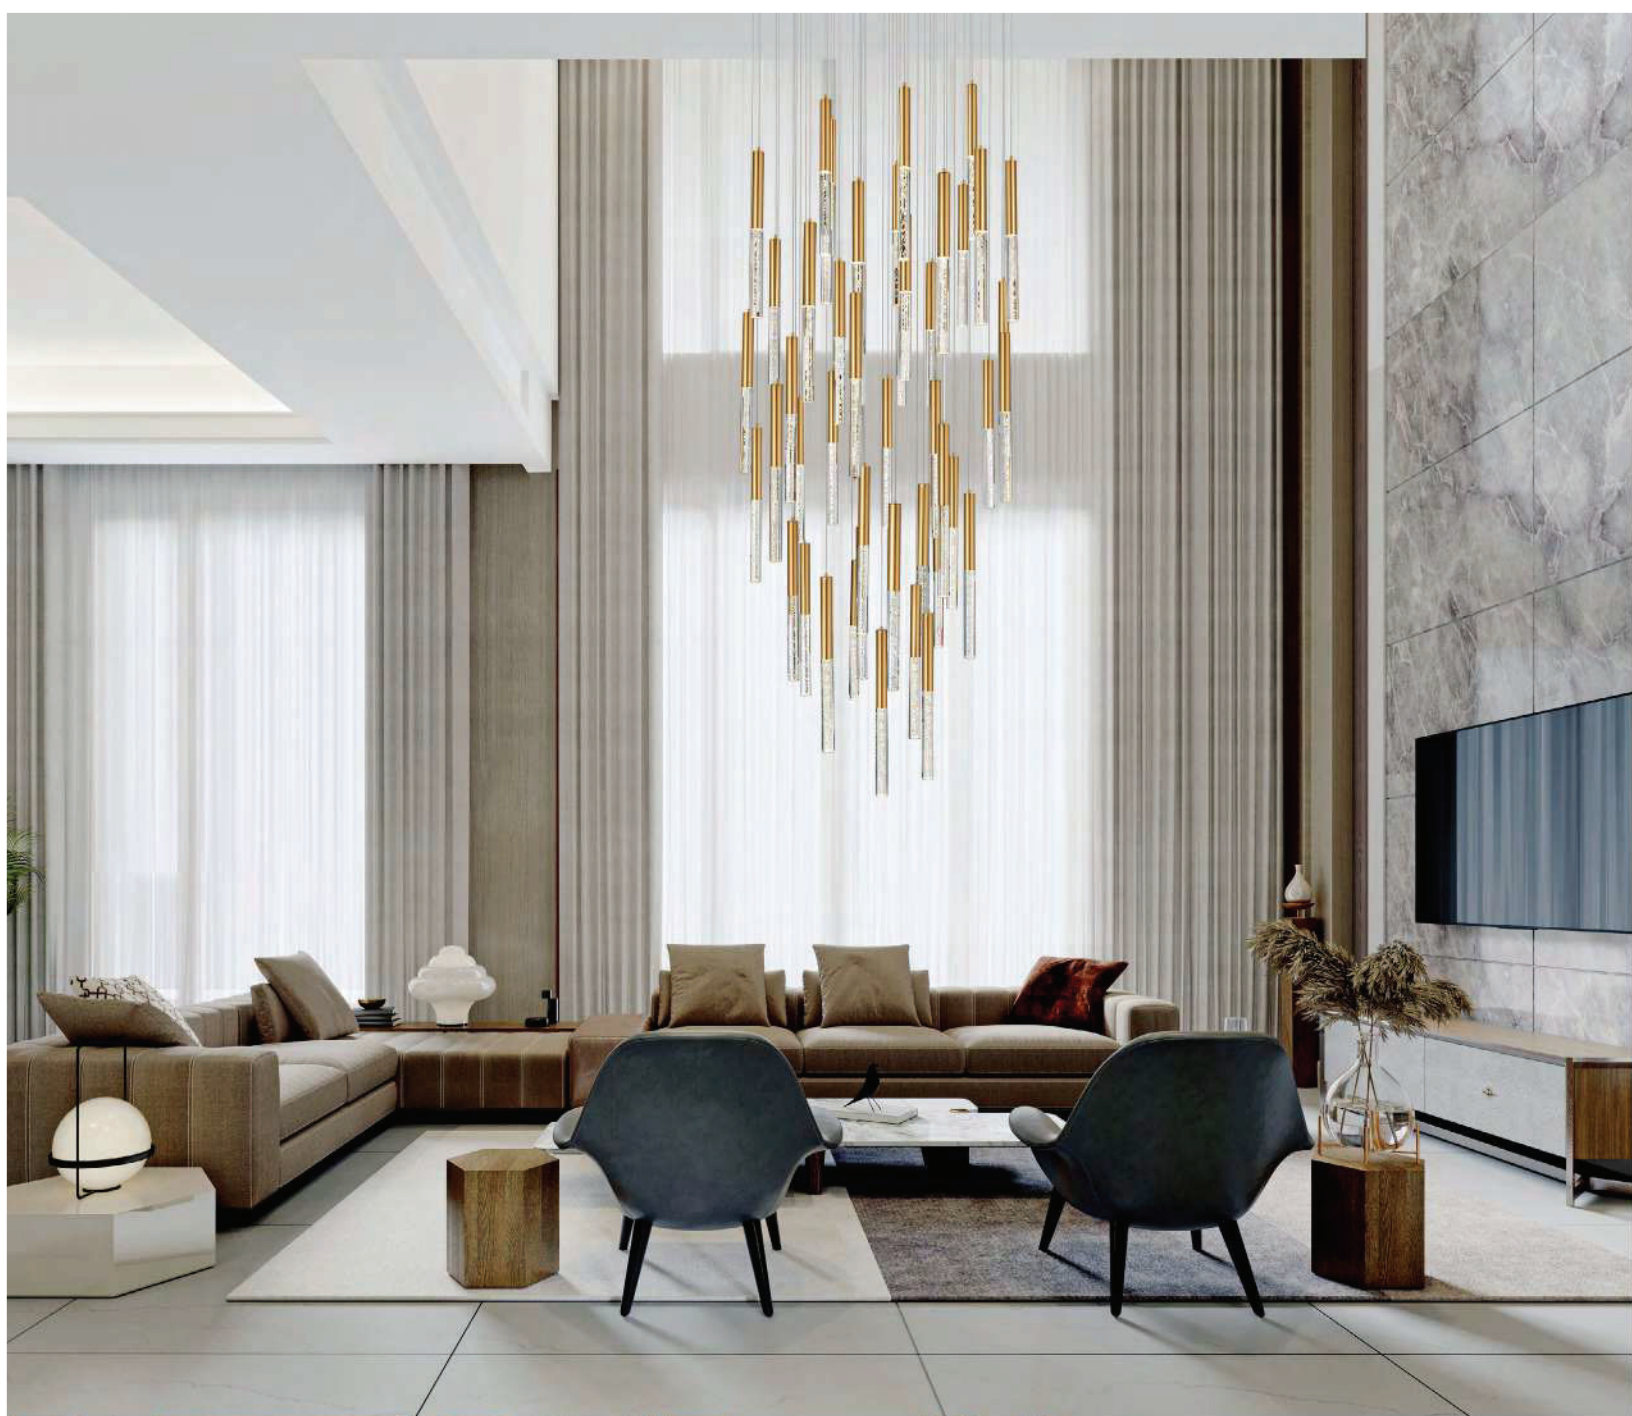

STAGGER

A 

B

C

D

No.	Model	Watt	Delivered Lumens	Finish	Glass	Dimmable with ELV dimmer(not included)	Color Temp	CRI(Ra)	Dimming	Rated Life
A	1588P6-3-101	30W	1560	Black	Clear		3000K	>90	100%-10%	50000 hours
B	1588W5-1-101	10W	520	Black	Clear					
C	1588W24-2-101	20W	1040	Black	Clear					
D	1588W36-3-101	30W	1560	Black	Clear					