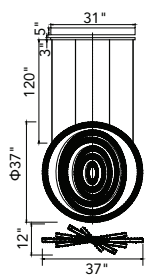

CELINA

A 

A1

A2

No.	Model	Watt	Delivered Lumens	Finish	Crystal	Dimmable with ELV dimmer(not included) Maximum Cable Length 120" Color Temp 4000K CRI(Ra) >80 Dimming 100%-10% Rated Life 50000 hours
A	1046P37-6-601	150W	7800	Chrome 	Clear Crystal	