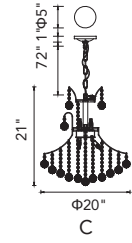

C

B

A

B

C

No.	Model	Watt	Bulbs	Finish	Crystal
A	8012P24C	MAX60W	10×E12	Chrome	Clear Crystal
B	8012P12C	MAX60W	3×E12	Chrome	Clear Crystal
C	8012P20C	MAX60W	8×E12	Chrome	Clear Crystal

PRINCESS

A 