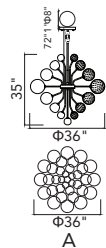

No.	Model	Watt	Finish	Glass	
A	1205P36-27-601	27×LED G9×MAX 5W	Chrome	Clear+Smoke	Bulbs are not included
B	1205P39-27-601	27×LED G9×MAX 5W	Chrome	Clear+Smoke