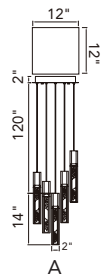

A

No.	Model	Watt	Delivered Lumens	Finish	Glass	Dimmable with ELV dimmer(not included) Maximum Cable Length 120"
A	1589P12-5-624	23W	1196	Brass	Clear	Color Temp 3000K
B	1589W24-624	9W	468	Brass	Clear	CRI(Ra) >90
C	1589W5-624	5W	260	Brass	Clear	Dimming 100%-10%
D	1589P5-1-624	5W	260	Brass	Clear	Rated Life 50000 hours