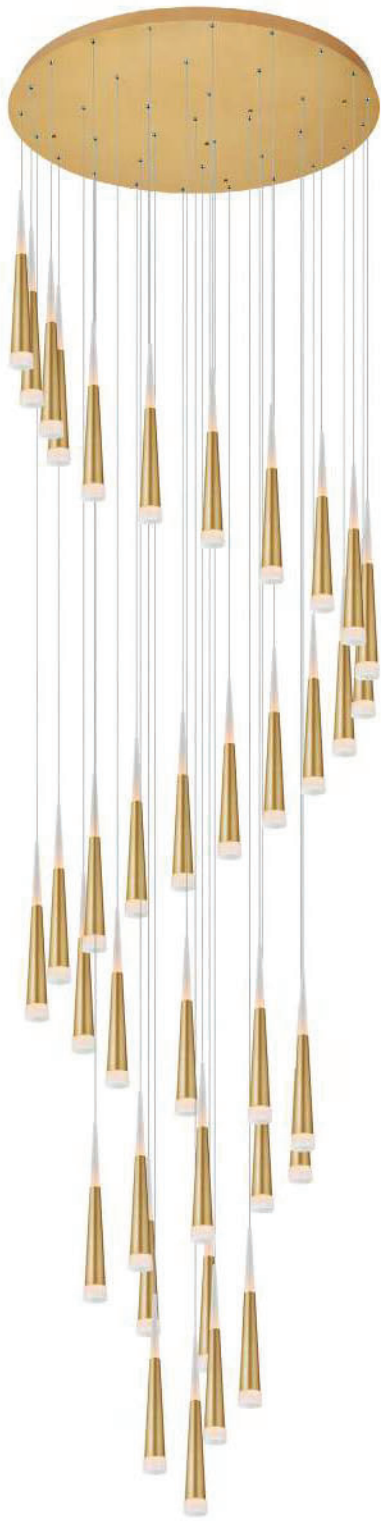

A

No.	Model	Watt	Delivered Lumens	Finish	Acrylic	
A	1103P40-36-602	180W	9360	Satin Gold	Frosted	Dimmable with ELV dimmer(not included) Maximum Cable Length 120" Color Temp 3000K CRI(Ra) >80 Dimming 100%-10% Rated Life 50000 hours