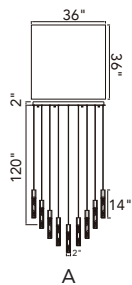

No.	Model	Watt	Delivered Lumens	Finish	Glass	Dimmable with ELV dimmer(not included) Maximum Cable Length 120" Color Temp 3000K CRI(Ra) >90 Dimming 100%-10% Rated Life 50000 hours
A	1589P36-41-101	190W	9880	Black	Clear