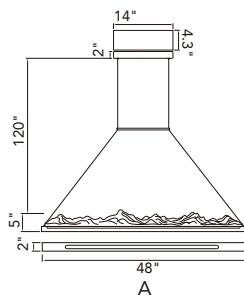

No.	Model	Watt	Delivered Lumens	Finish	Polyresin	Dimmable with ELV dimmer(not included)
A	1601P48-101	25W	1300	Black	Clear	CCT 3000,4000,5000K CRI(Ra) >90 Dimming 100%-10% Rated Life 50000 hours