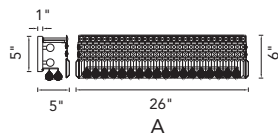

COLOSSEUM

A 

B 

C 

No.	Model	Watt	Bulbs	Finish	Crystal
A	8005W26C-RC	MAX60W	6×E12	Chrome 	Clear Crystal
B	8005W6C-R	MAX60W	4×E12	Chrome 	Clear Crystal
C	8005W5C-R	MAX60W	2×E12	Chrome 	Clear Crystal

Mini Pendants