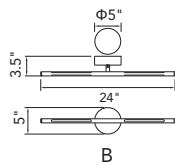

No.	Model	Watt	Delivered Lumens	Finish	Acrylic	Dimmable with ELV dimmer(not included)
A	1375P31-6-602	20W	1040	Satin Gold	Frosted	Color Temp 3000K
B	1375W24-1-602	3W	156	Satin Gold	Frosted	CRI(Ra) >80
C	1375P43-6-602	27W	1404	Satin Gold	Frosted	Dimming 100%-10%
						Rated Life 50000 hours