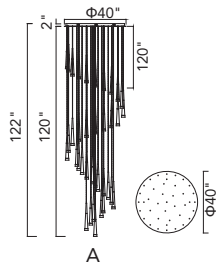

No.	Model	Watt	Delivered Lumens	Finish	Acrylic	
A	1103P40-36-602	180W	9360	Satin Gold	Frosted	Dimmable with ELV dimmer(not included) Maximum Cable Length 120" Color Temp 3000K CRI(Ra) >80 Dimming 100%-10% Rated Life 50000 hours