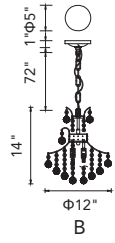

B

No.	Model	Watt	Bulbs	Finish	Crystal
A	8012P24C	MAX60W	10×E12	Chrome	Clear Crystal
B	8012P12C	MAX60W	3×E12	Chrome	Clear Crystal
C	8012P20C	MAX60W	8×E12	Chrome	Clear Crystal