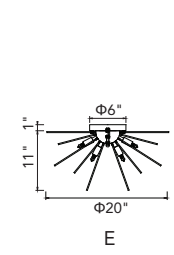

No.	Model	Watt	Bulbs	Finish
A	1034P40-14-620	MAX40W	14×G9	Gold Leaf
B	1034P30-9-620	MAX40W	9×G9	Gold Leaf
C	1034P16-6-620	MAX40W	6×G9	Gold Leaf
D	1034C40-8-620	MAX40W	8×G9	Gold Leaf
E	1034C20-6-620	MAX40W	6×G9	Gold Leaf
F	1034W8-2-620	MAX40W	2×G9	Gold Leaf