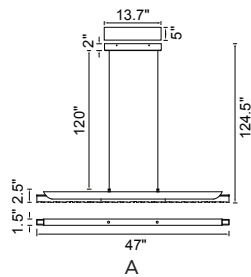

VALIRA

A 

VALIRA

No.	Model	Watt	Delivered Lumens	Finish	Glass	Dimmable with ELV dimmer(not included) Maximum Cable Length 120"
A	1586P48-624	30W	1560	Brass 	Clear	Color Temp 3000K CRI(Ra) >90
B	1586P60-3-624	90W	4680	Brass 	Clear	Dimming 100%-10% Rated Life 50000 hours