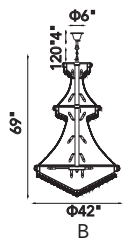

B

No.	Model	Watt	Bulbs	Finish	Crystal
A	8001P30G	MAX60W	32×E12	Gold	Clear Crystal
B	8001P42G	MAX60W	38×E12	Gold	Clear Crystal
C	8001P36G	MAX60W	34×E12	Gold	Clear Crystal