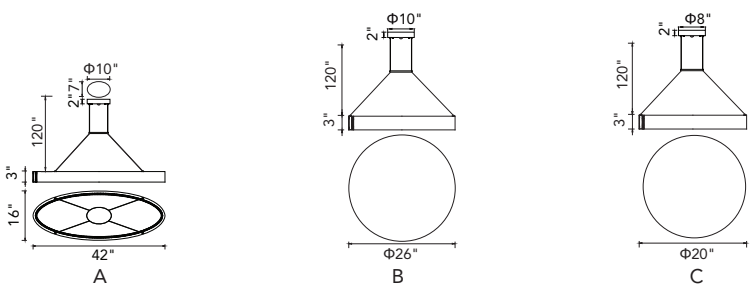

A 

ROSALINA

C

B

No.	Model	Watt	Delivered Lumens	Finish	Crystal	Dimmable with ELV dimmer(not included) Maximum Cable Length 120"
A	1040P42-101-O	80W	4160	Matte Black	Clear Crystal	Color Temp 3000K CRI(Ra) >80
B	1040P26-101	45W	2340	Matte Black	Clear Crystal	Dimming 100%-10%
C	1040P20-101	35W	1820	Matte Black	Clear Crystal	Rated Life 50000 hours