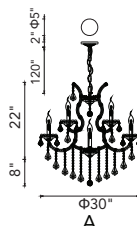

No.	Model	Watt	Bulbs	Finish	Crystal
A	8311P30C-13	MAX60W	13×E12	Chrome	Clear Crystal