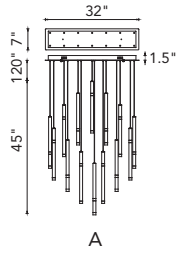

A

No.	Model	Watt	Delivered Lumens	Finish	Acrylic	Dimmable with ELV dimmer(not included)
A	1262P32-14-101	46W	2392	Black	Frosted	Color Temp 3000K
B	1262P5-1-101	5.5W	286	Black	Frosted	CRI(Ra) >80 Dimming 100%-10% Rated Life 50000 hours