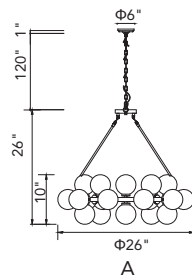

No.	Model	Watt	Finish	Glass	
A	1020P26-25-602	25×LED G9×MAX7W	Satin Gold	Frosted	Bulbs are not included
B	1020P12-8-602	8×LED G9×MAX 7W	Satin Gold	Frosted