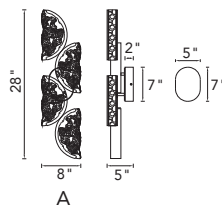

No.	Model	Watt	Delivered Lumens	Finish	Dimmable with ELV dimmer(not included) CCT 3000,4000,5000K CRI(Ra) >90 Dimming 100%-10% Rated Life 50000 hours
A	1715W8-4-101	24W	1248	Black