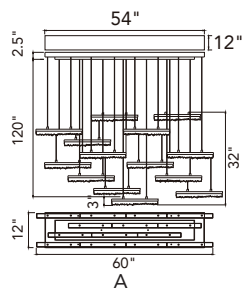

No.	Model	Watt	Delivered Lumens	Finish	Glass	Dimmable with ELV dimmer(not included) Maximum Cable Length 120" Color Temp 3000K CRI(Ra) >90 Dimming 100%-10% Rated Life 50000 hours
A	1588P60-14-624	140W	7280	Brass	Clear