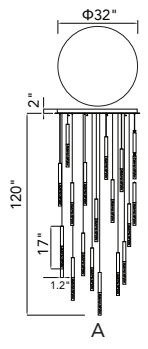

A

No.	Model	Watt	Delivered Lumens	Finish	Acrylic	Dimmable with ELV dimmer(not included) Maximum Cable Length 120" Color Temp 3000K CRI(Ra) >80 Dimming 100%-10% Rated Life 50000 hours
A	1703P32-45-101	90W	4680	Black	Clear Bubble	
B	1703P48-18-101-RC	32W	1664	Black	Clear Bubble	
C	1703W5-101	3W	156	Black	Clear Bubble	
D	1703W26-101	6W	312	Black	Clear Bubble