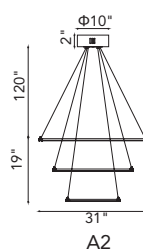

CHALICE

A 

B 

A1

A2

B1

B2

No.	Model	Watt	Delivered Lumens	Finish	Dimmable with ELV dimmer(not included) Maximum Cable Length 120" Color Temp 3000K CRI(Ra) >80 Dimming 100%-10% Rated Life 50000 hours
A	7112P31-103	54W	2808	White 	
B	7112P24-103	30W	1560	White 	