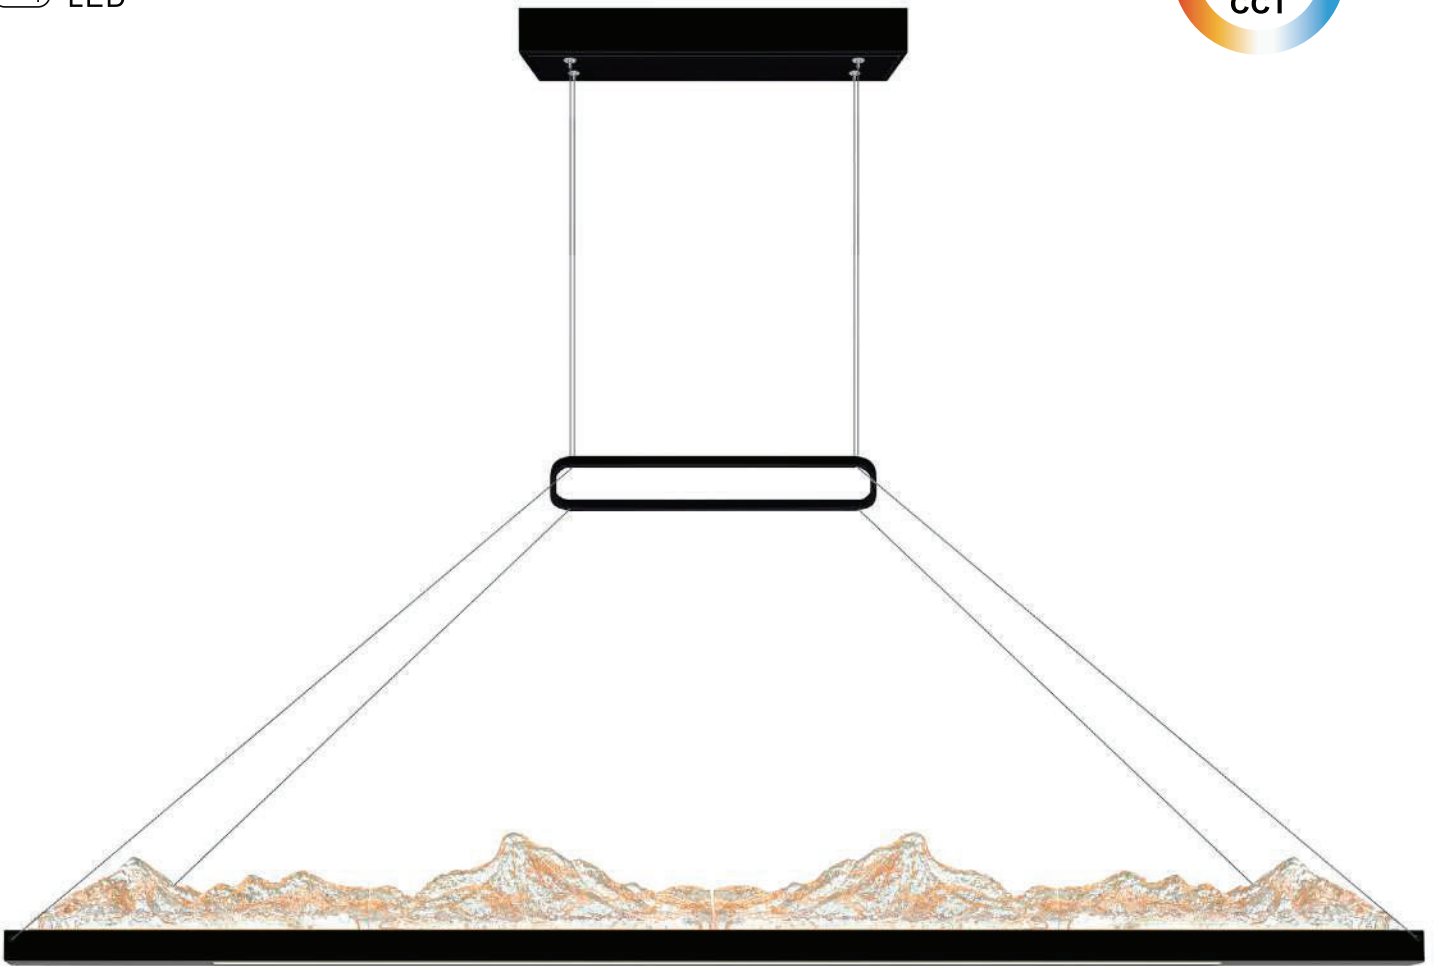

HIMALAYAS

A