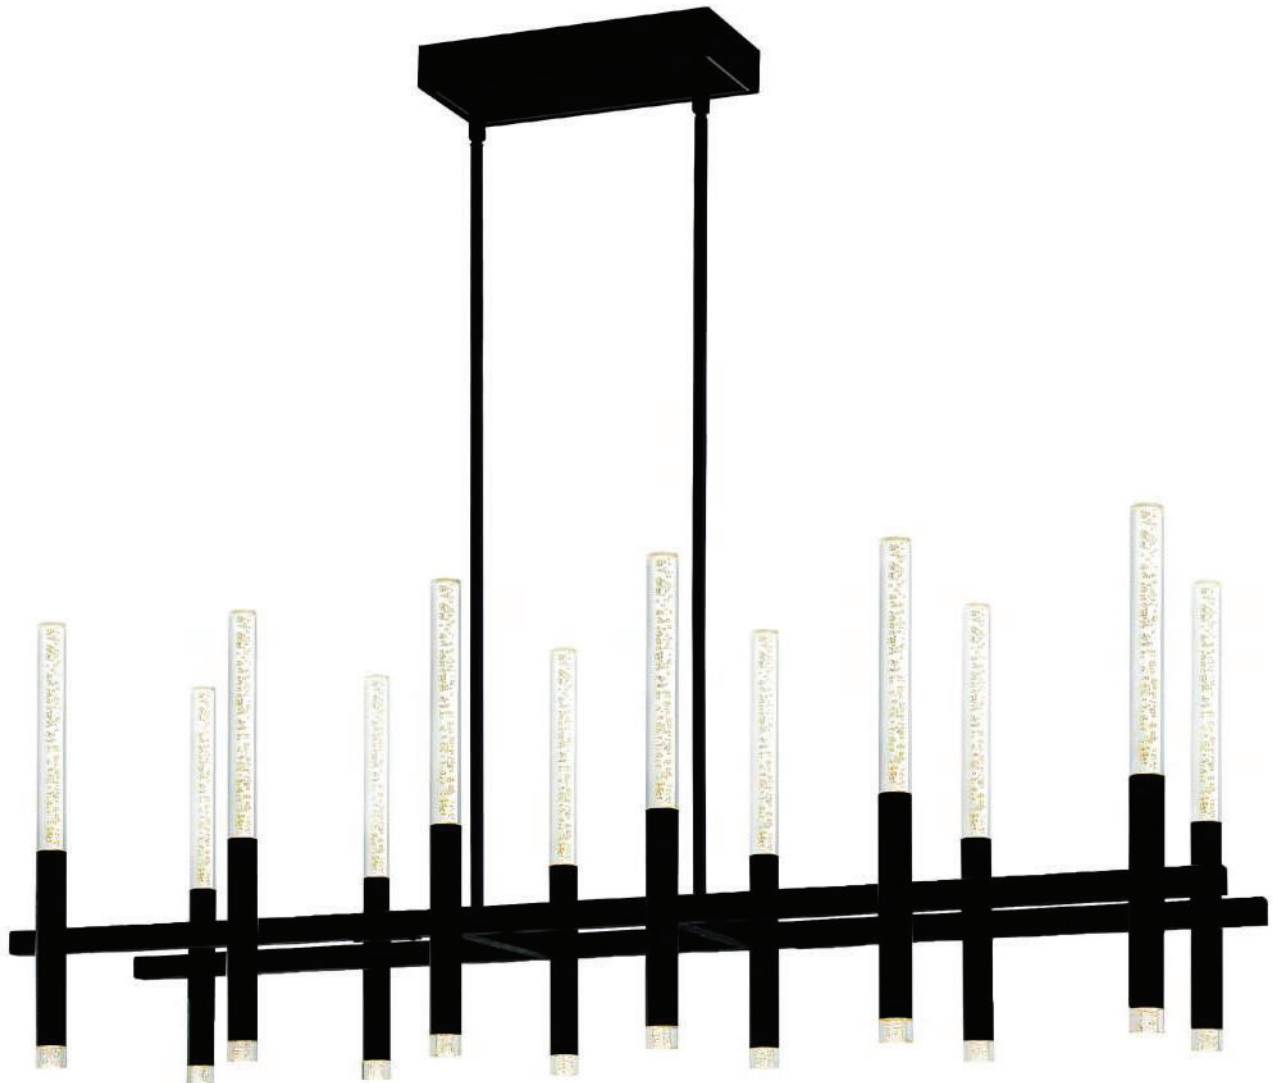

A

No.	Model	Watt	Delivered Lumens	Finish	Acrylic	Dimmable with ELV dimmer(not included)
A	1703P48-12-101-RC	45W	2340	Black	Clear Bubble	Color Temp 3000K CRI(Ra) >80 Dimming 100%-10% Rated Life 50000 hours