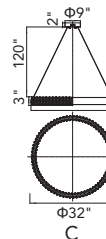

MADLINE

A 

B 

C 

No.	Model	Watt	Delivered Lumens	Finish	Crystal	
A	1044P32-601-R-3C	140W	7280	Chrome 	Clear Crystal	Dimmable with ELV dimmer(not included) Maximum Cable Length 120" Color Temp 4000K CRI(Ra) >80 Dimming 100%-10% Rated Life 50000 hours
B	1044P32-601-R-2C-B	100W	5200	Chrome 	Clear Crystal	
C	1044P32-601-R-1C	72W	3744	Chrome 	Clear Crystal	