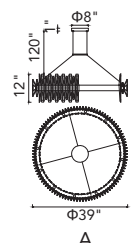

A 

CITYSCAPE

C 

B 

A

B

C

No.	Model	Watt	Bulbs	Finish	Crystal
A	1247P39-24-602	MAX40W	24×G9	Satin Gold 	Clear
B	1247P20-12-602	MAX40W	12×G9	Satin Gold 	Clear
C	1247P28-18-602	MAX40W	18×G9	Satin Gold 	Clear