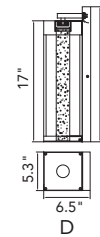

D

No.	Model	Watt	Delivered Lumens	Finish	Crystal		
A	1696PT5-1-101	10W	520	Black	Clear		
B	1696P5-1-101	6W	312	Black	Clear		
C	1696W5-1-101-E	10W	520	Black	Clear	Color Temp	3000K
D	1696W5-1-101-C	6W	312	Black	Clear	CRI(Ra)	>80
E	1696W5-1-101-A	6W	312	Black	Clear	Rated Life	50000 hours

Outdoor