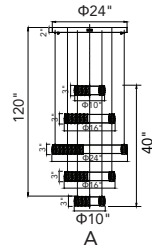

B

No.	Model	Watt	Delivered Lumens	Finish	Crystal	Dimmable with ELV dimmer(not included) Maximum Cable Length 120"
A	1044P24-601-R-5C	100W	5200	Chrome	Clear Crystal	Color Temp 4000K CRI(Ra) >80
B	1044P24-601-R-6C	72W	3744	Chrome	Clear Crystal	Dimming 100%-10% Rated Life 50000 hours