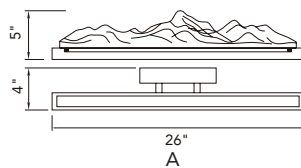

No.	Model	Watt	Delivered Lumens	Finish	Polyresin	Dimmable with CCT	ELV dimmer(not included)
A	1601W26-624	18W	936	Brass	Clear	3000,4000,5000K	
B	1601W36-624	18W	936	Brass	Clear	>90	
						Dimming	100%-10%
						Rated Life	50000 hours