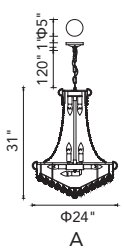

No.	Model	Watt	Bulbs	Finish	Crystal
A	8001P24C	MAX60W	17×E12	Chrome	Clear Crystal
B	8001P28C	MAX60W	18×E12	Chrome	Clear Crystal
C	8001P32C	MAX60W	19×E12	Chrome	Clear Crystal
D	8001P14C	MAX60W	6×E12	Chrome	Clear Crystal
E	8001P18C	MAX60W	8×E12	Chrome	Clear Crystal
F	8001P20C	MAX60W	14×E12	Chrome	Clear Crystal