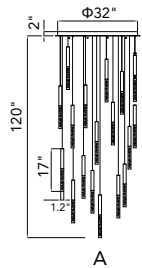

No.	Model	Watt	Delivered Lumens	Finish	Acrylic	Dimmable with ELV dimmer(not included) Maximum Cable Length 120" Color Temp 3000K CRI(Ra) >80 Dimming 100%-10% Rated Life 50000 hours
A	1703P32-45-602	25W	1300	Satin Gold	Clear Bubble