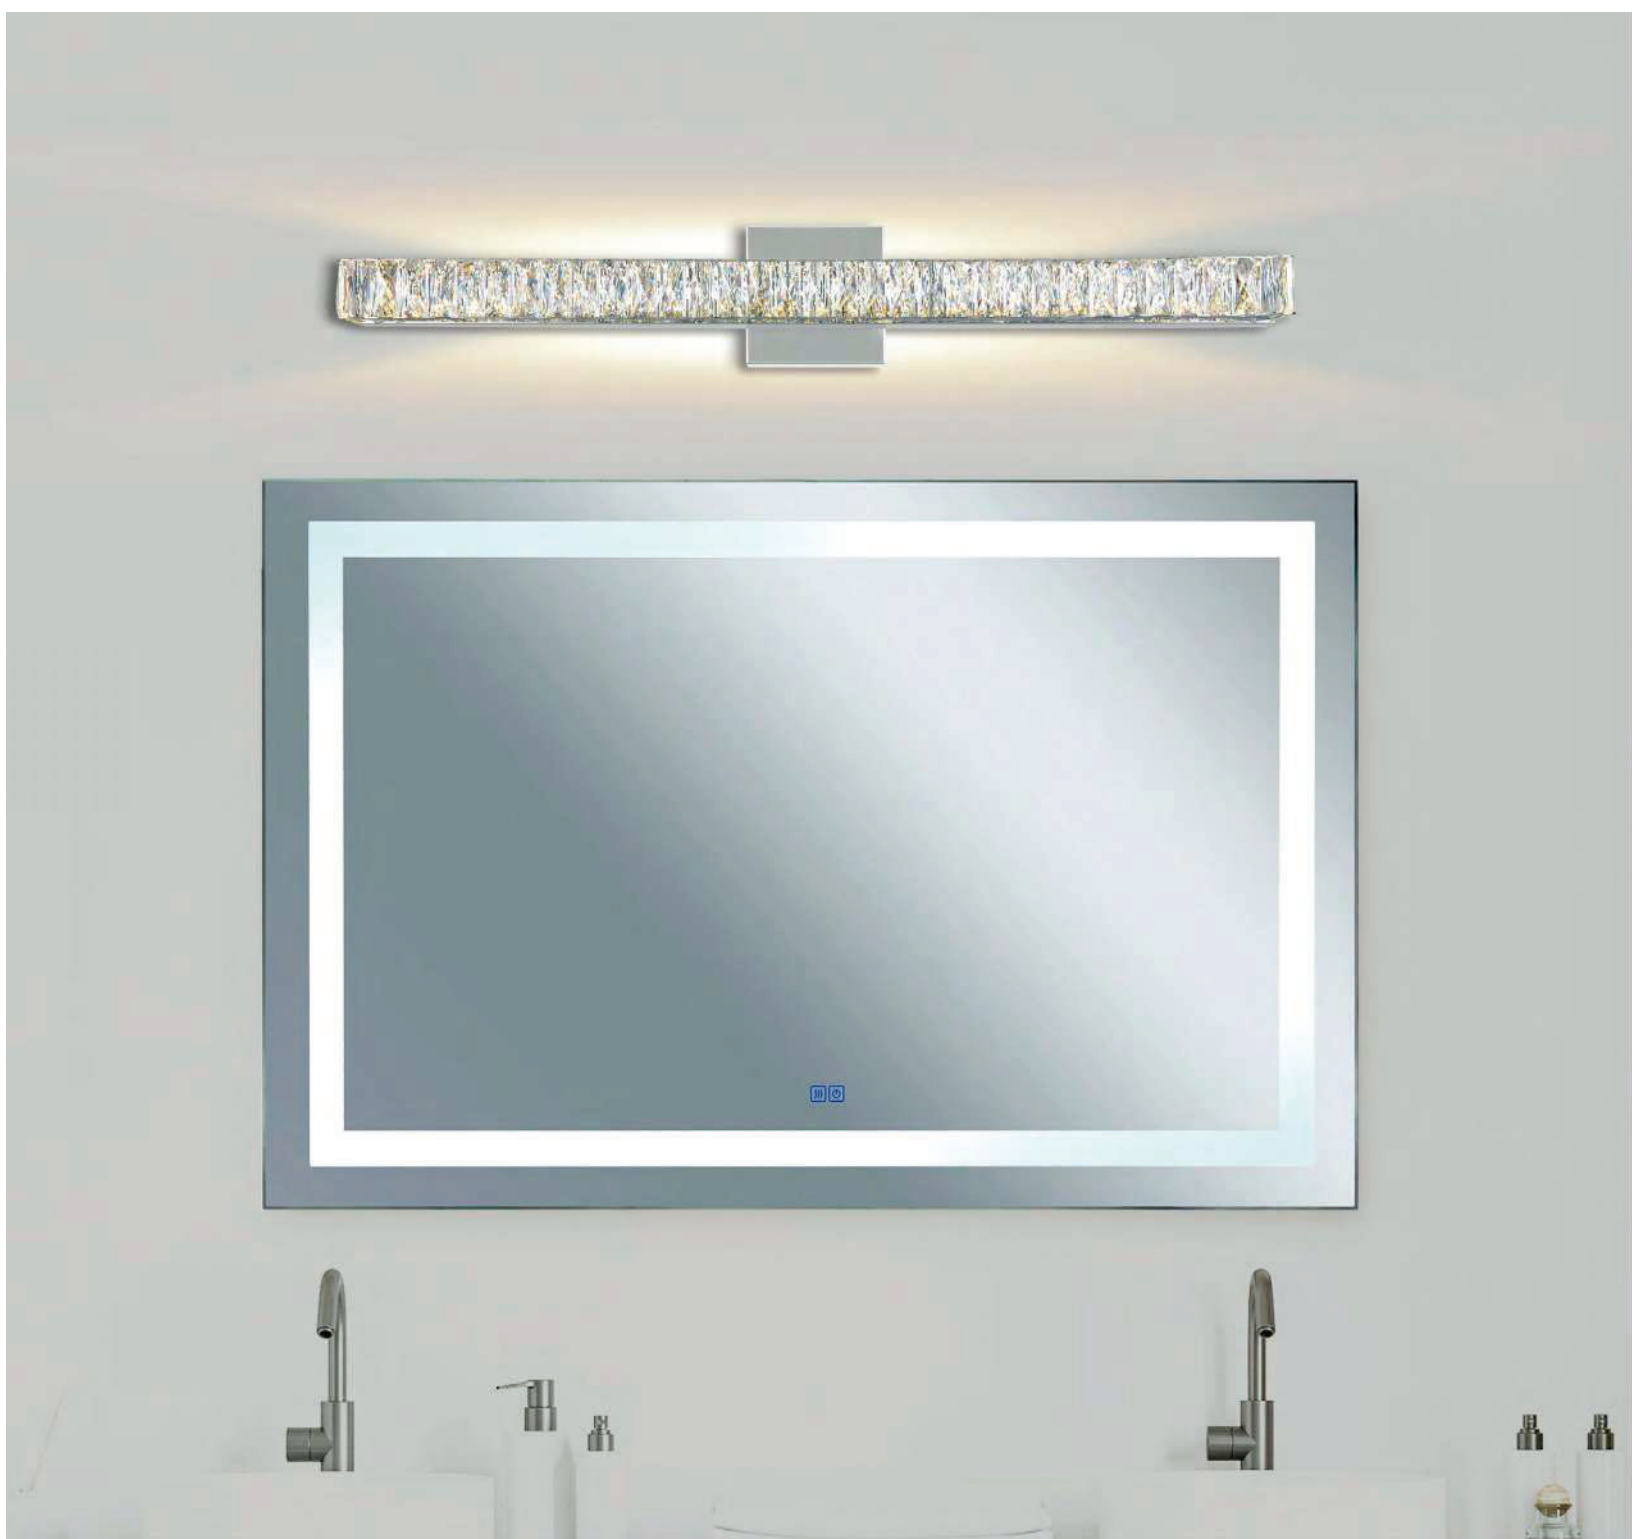

Sierra

9827W5-1-101
See page: 235

6

Bath & Vanity

MILAN

A 

B 

No.	Model	Watt	Delivered Lumens	Finish	Crystal	Dimmable with ELV dimmer(not included)
A	5624W24ST	8W	416	Chrome 	Clear Crystal	Color Temp 4000K
B	5624W32ST	10W	520	Chrome 	Clear Crystal	CRI(Ra) >80
						Dimming 100%-10%
						Rated Life 50000 hours