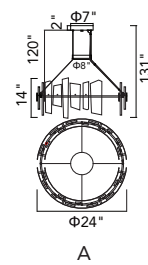

No.	Model	Watt	Delivered Lumens	Finish	Glass	
A	1246P24-101-A	35W	1820	Black+Satin Gold	Clear	Dimmable with ELV dimmer(not included) Maximum Cable Length 120" Color Temp 3000K CRI(Ra) >90 Dimming 100%-10% Rated Life 50000 hours
B	1246W8-101	10W	520	Black+Satin Gold	Clear	
C	1246W5-101	5W	260	Black+Satin Gold	Clear	
D	1246P39-101	38W	1976	Black+Satin Gold	Clear