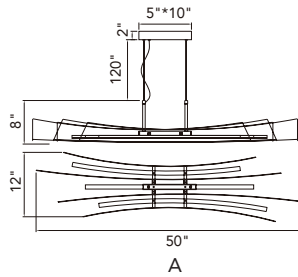

No.	Model	Watt	Delivered Lumens	Finish	Dimmable with ELV dimmer(not included) Maximum Cable Length 120"
A	1698P50-101	27W	1404	Black	CCT 3000,4000,5000K CRI(Ra) >90 Dimming 100%-10% Rated Life 50000 hours