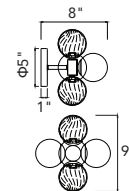

E

No.	Model	Watt	Finish	Glass
A	1205P25-15-601	15×LED G9×MAX 5W	Chrome	Clear+Smoke
B	1205P16-8-601	8×LED G9×MAX 5W	Chrome	Clear+Smoke
C	1205C25-10-601	10×LED G9×MAX 5W	Chrome	Clear+Smoke
D	1205C16-6-601	6×LED G9×MAX 5W	Chrome	Clear+Smoke
E	1205W9-3-601	3×LED G9×MAX 5W	Chrome	Clear+Smoke

Bulbs are not included