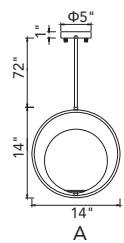

No.	Model	Watt	Finish	Glass	
A	1212P14-1-169	1×LED G9×MAX 5W	Medallion Gold	Frosted	Bulbs are not included
B	1212P8-1-169	1×LED G9×MAX 5W	Medallion Gold	Frosted