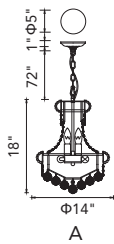

EMPIRE

A 

B 

No.	Model	Watt	Bulbs	Finish	Crystal
A	8001P28G	MAX60W	18×E12	Gold 	Clear Crystal
B	8001P24G	MAX60W	17×E12	Gold 	Clear Crystal

A

C

B

No.	Model	Watt	Bulbs	Finish	Crystal
A	8001P14G	MAX60W	6×E12	Gold	Clear Crystal
B	8001P20G	MAX60W	14×E12	Gold	Clear Crystal
C	8001P18G	MAX60W	8×E12	Gold	Clear Crystal