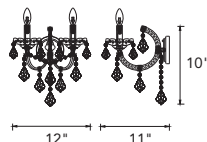

C

No.	Model	Watt	Bulbs	Finish	Crystal
A	8318P50C-41-B	MAX60W	41×E12	Chrome	Clear Crystal
B	8318W12C-3	MAX60W	3×E12	Chrome	Clear Crystal
C	8318W12C-2	MAX60W	2×E12	Chrome	Clear Crystal
D	8318W5C-1	MAX60W	1×E12	Chrome	Clear Crystal