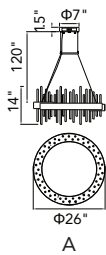

A

No.	Model	Watt	Delivered Lumens	Finish	Crystal
A	1245P26-602	70W	3640	Satin Gold	Clear
B	1245P32-602	85W	4420	Satin Gold	Clear
C	1245W7-1-602	8W	416	Satin Gold	Clear
D	1245P8-602	16W	832	Satin Gold	Clear
E	1245P20-602	50W	2600	Satin Gold	Clear

Dimmable with ELV dimmer(not included)
Maximum Cable Length 120"
Color Temp 3000K
CRI(Ra) >90
Dimming 100%-10%
Rated Life 50000 hours