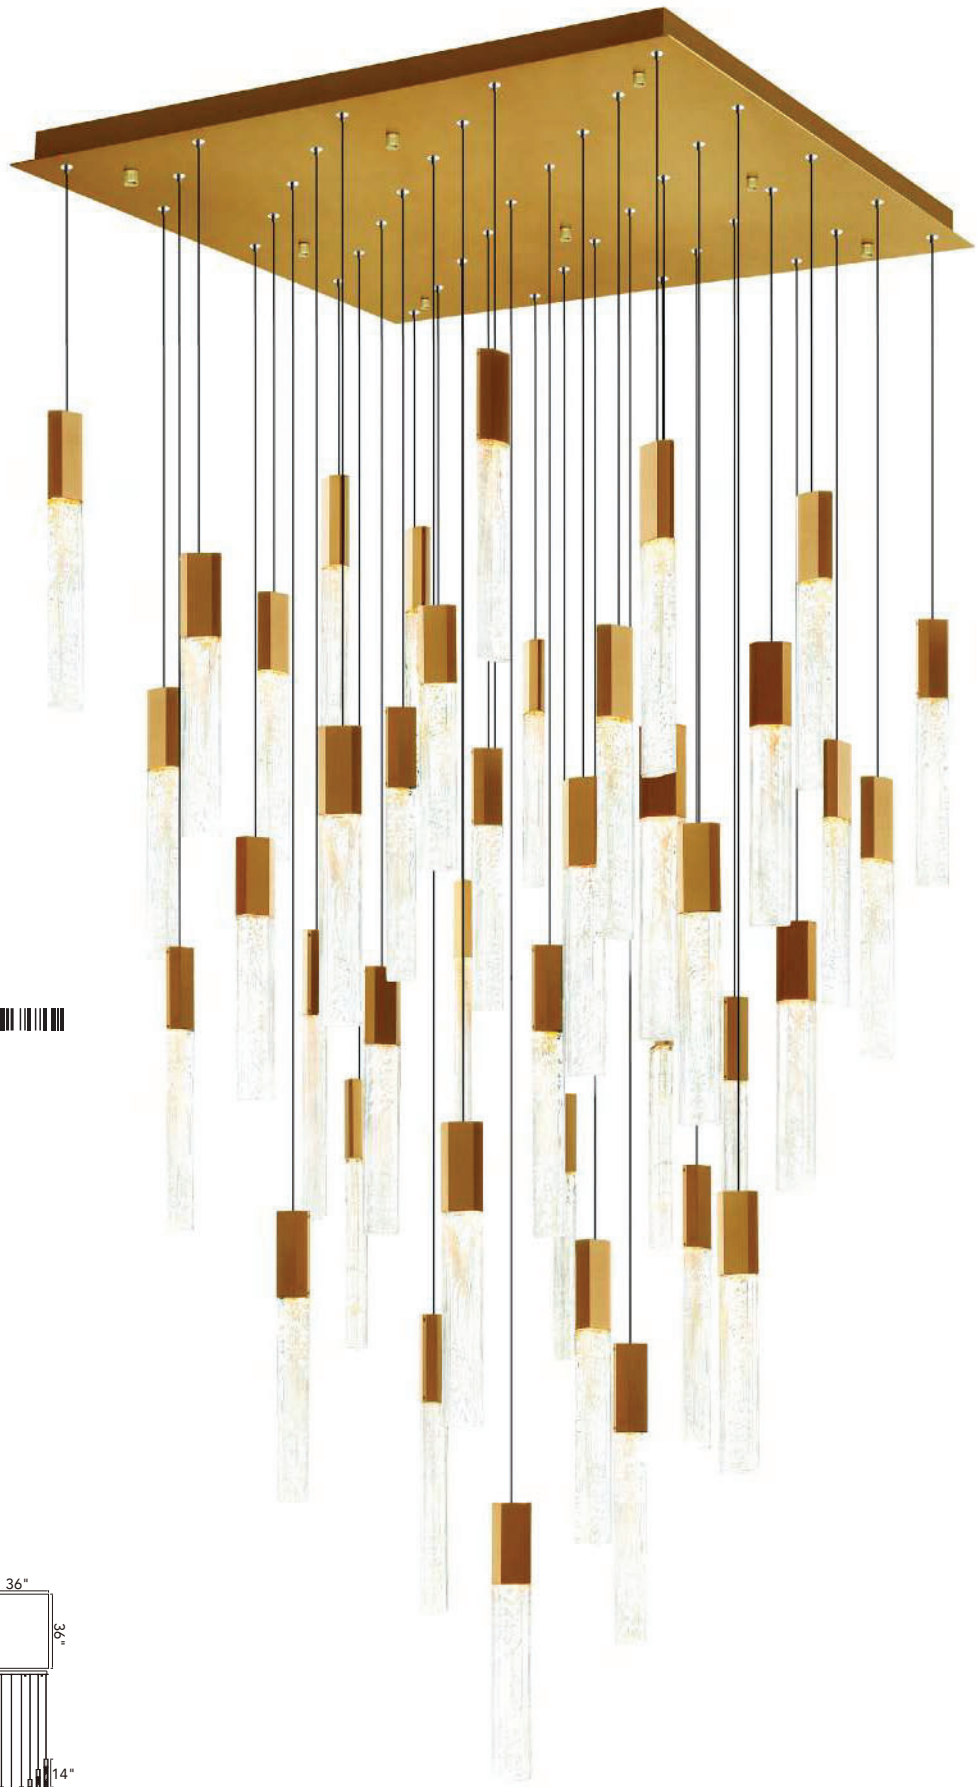

GRETA

LED

GRETA

A 

No.	Model	Watt	Delivered Lumens	Finish	Glass	Dimmable with ELV dimmer(not included) Maximum Cable Length 120" Color Temp 3000K CRI(Ra) >90 Dimming 100%-10% Rated Life 50000 hours
A	1589P36-41-624	190W	9880	Brass 	Clear	