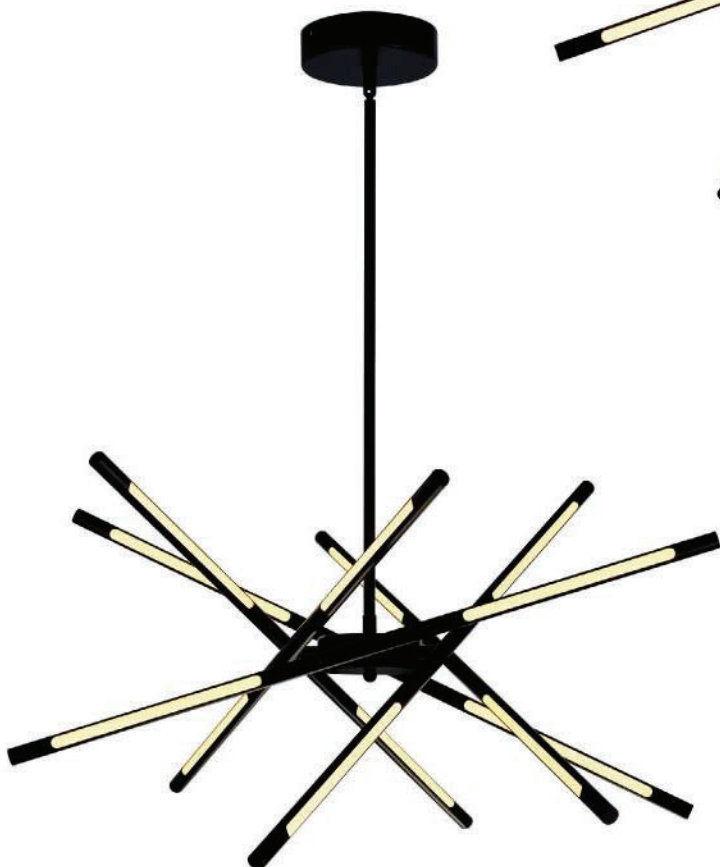

B

No.	Model	Watt	Delivered Lumens	Finish	Acrylic	Dimmable with ELV dimmer(not included)
A	1375P43-6-101	27W	1404	Black	Frosted	Color Temp 3000K CRI(Ra) >80 Dimming 100%-10% Rated Life 50000 hours
B	1375P31-6-101	20W	1040	Black	Frosted	
C	1375W24-1-101	3W	156	Black	Frosted