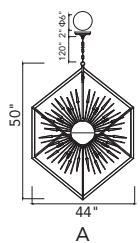

No.	Model	Watt	Bulbs	Finish	Crystal
A	1178P44-20-601	MAX40W	20xG9	Chrome+Black	Clear
B	1178P22-6-601	MAX40W	6xG9	Chrome+Black	Clear