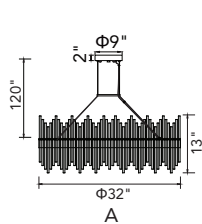

A

No.	Model	Watt	Delivered Lumens	Finish	Crystal	Dimmable with ELV dimmer(not included) Maximum Cable Length 120" Color Temp 3000K CRI(Ra) >90 Dimming 100%-10% Rated Life 50000 hours
A	1063P32-169	70W	3640	Medallion Gold	Clear Crystal	
B	1063P24-169	50W	2600	Medallion Gold	Clear Crystal	
C	1063P16-169	35W	1820	Medallion Gold	Clear Crystal