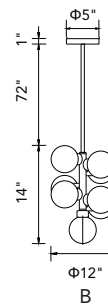

No.	Model	Watt	Finish	Glass	
A	1020P26-25-602	25×LED G9×MAX7W	Satin Gold	Frosted	Bulbs are not included
B	1020P12-8-602	8×LED G9×MAX 7W	Satin Gold	Frosted