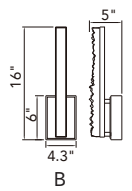

No.	Model	Watt	Delivered Lumens	Finish	Glass	Dimmable with ELV dimmer(not included)	
A	1588P6-3-624	30W	1560	Brass	Clear	Color Temp	3000K
B	1588W5-1-624	10W	520	Brass	Clear	CRI(Ra)	>90
C	1588W24-2-624	20W	1040	Brass	Clear	Dimming	100%-10%
D	1588W36-3-624	30W	1560	Brass	Clear	Rated Life	50000 hours