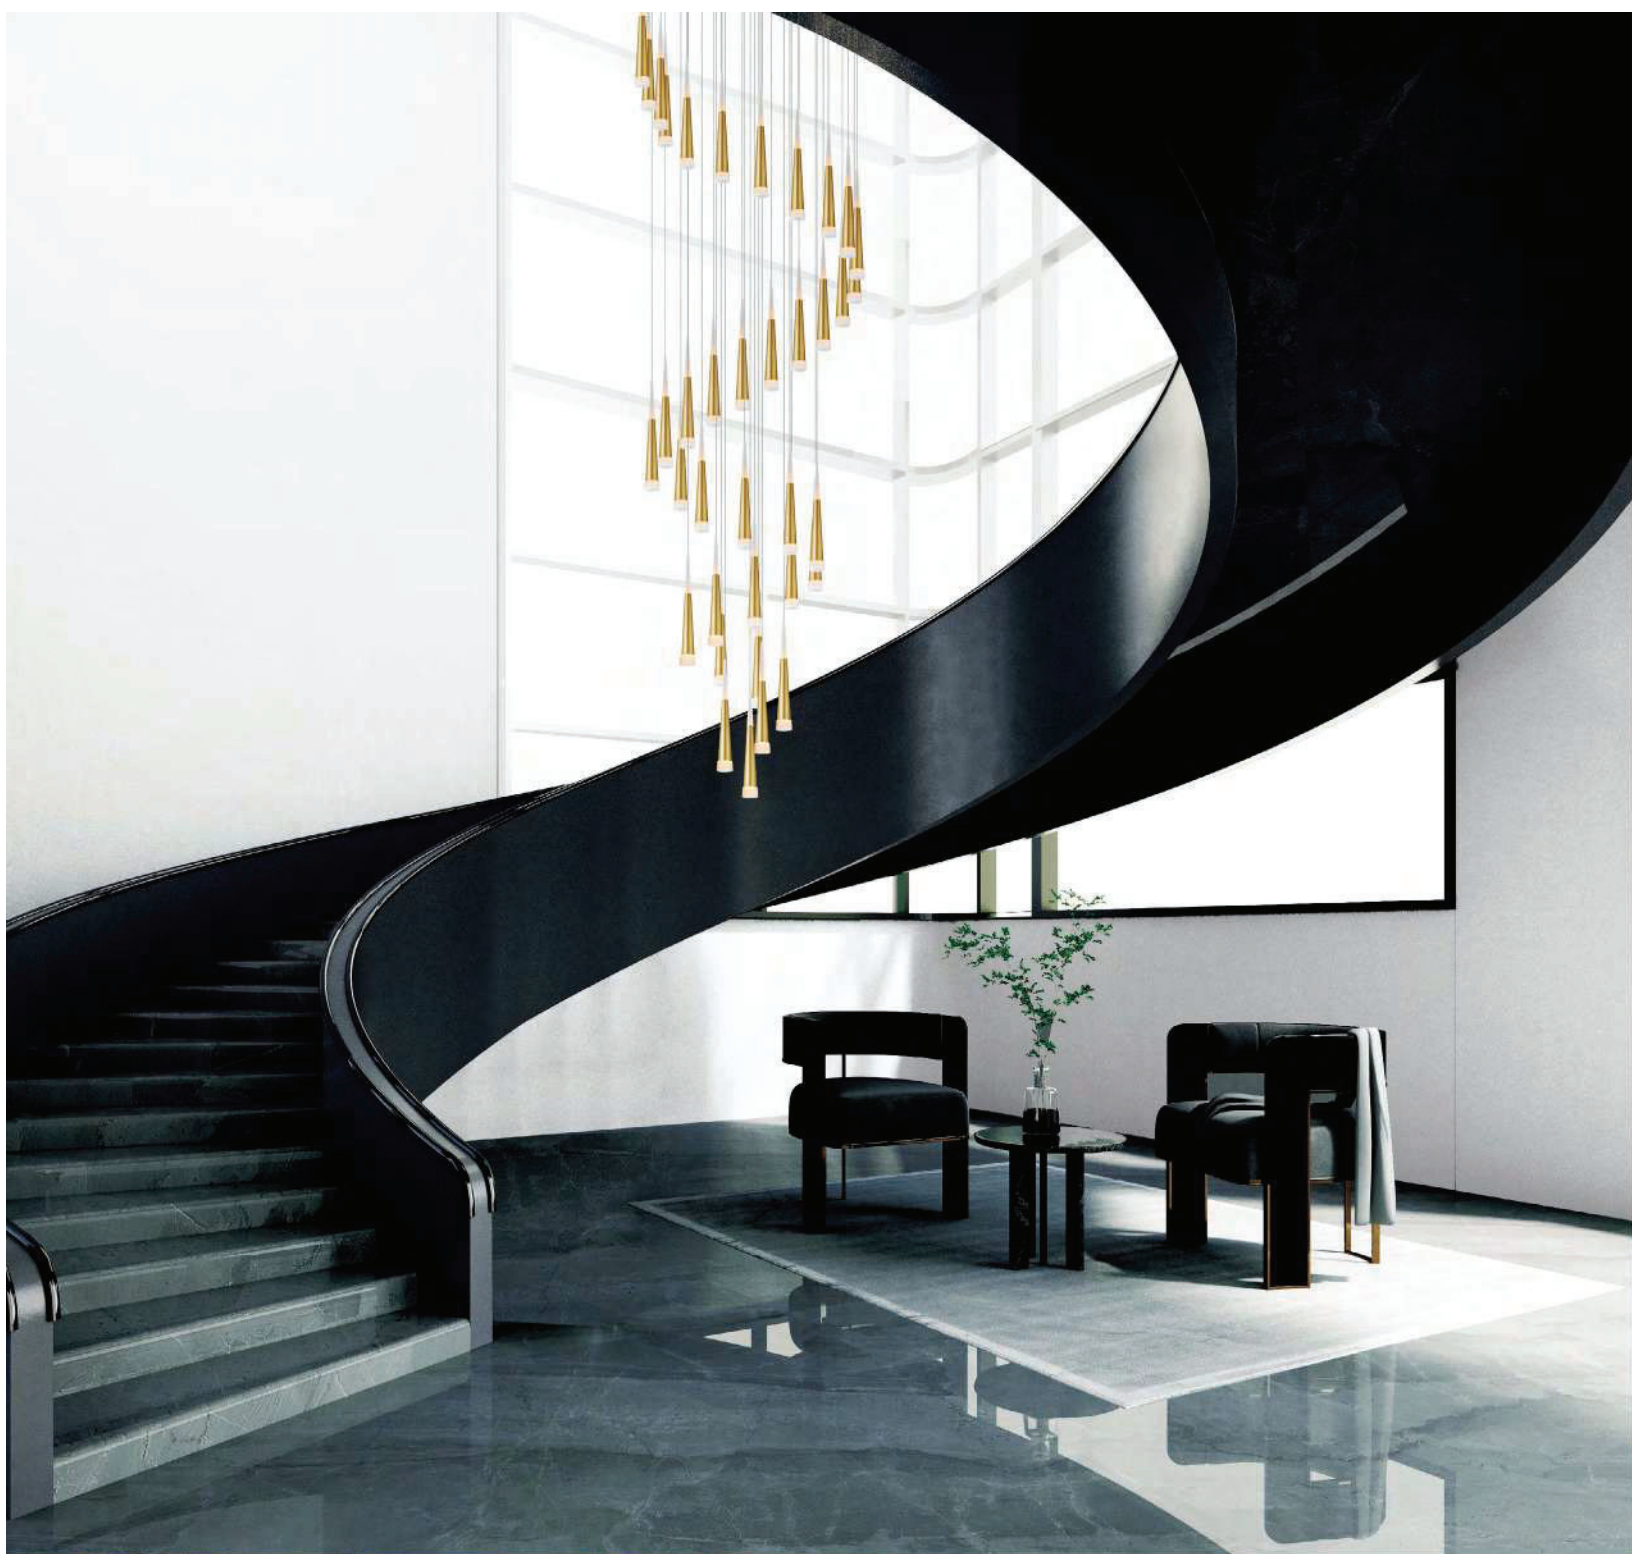

ANDES

A 

No.	Model	Watt	Delivered Lumens	Finish	Acrylic	
A	1103P40-36-602	180W	9360	Satin Gold 	Frosted	Dimmable with ELV dimmer(not included) Maximum Cable Length 120" Color Temp 3000K CRI(Ra) >80 Dimming 100%-10% Rated Life 50000 hours