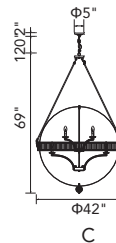

C

No.	Model	Watt	Bulbs	Finish	Crystal
A	9957P30-6-101	MAX60W	6×E12	Black	Clear Crystal
B	9957P20-4-101	MAX60W	4×E12	Black	Clear Crystal
C	9957P42-12-101	MAX60W	12×E12	Black	Clear Crystal