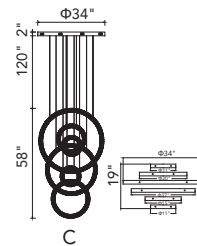

CELINA

A 

B 

C 

No.	Model	Watt	Delivered Lumens	Finish	Crystal	Dimmable with ELV dimmer(not included) Maximum Cable Length 120"
A	1046P37-7-601-RC	100W	5200	Chrome 	Clear Crystal	Color Temp 4000K CRI(Ra) >80
B	1046P26-5-601-RC	75W	3900	Chrome 	Clear Crystal	Dimming 100%-10%
C	1046P34-6-601	80W	4160	Chrome 	Clear Crystal	Rated Life 50000 hours