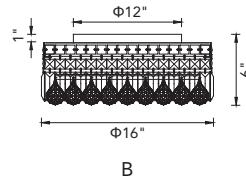

No.	Model	Watt	Bulbs	Finish	Crystal
A	8005C14C-R	MAX60W	4×E12	Chrome	Clear Crystal
B	8005C16C-R	MAX60W	5×E12	Chrome	Clear Crystal