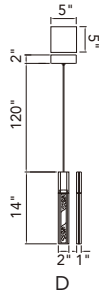

D

No.	Model	Watt	Delivered Lumens	Finish	Glass	Dimmable with ELV dimmer(not included) Maximum Cable Length 120"
A	1589P12-5-101	23W	1196	Black	Clear	Color Temp 3000K
B	1589W24-101	9W	468	Black	Clear	CRI(Ra) >90
C	1589W5-101	5W	260	Black	Clear	Dimming 100%-10%
D	1589P5-1-101	5W	260	Black	Clear	Rated Life 50000 hours