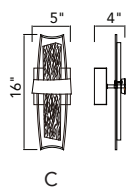

No.	Model	Watt	Delivered Lumens	Finish	Glass	
A	1246P24-101-A	35W	1820	Black+Satin Gold	Clear	Dimmable with ELV dimmer(not included) Maximum Cable Length 120" Color Temp 3000K CRI(Ra) >90 Dimming 100%-10% Rated Life 50000 hours
B	1246W8-101	10W	520	Black+Satin Gold	Clear	
C	1246W5-101	5W	260	Black+Satin Gold	Clear	
D	1246P39-101	38W	1976	Black+Satin Gold	Clear