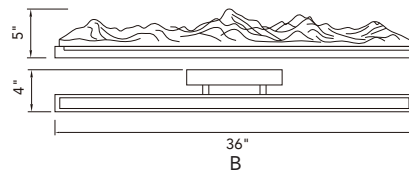

No.	Model	Watt	Delivered Lumens	Finish	Polyresin	Dimmable with CCT	ELV dimmer(not included)
A	1601W26-624	18W	936	Brass	Clear	3000,4000,5000K	
B	1601W36-624	18W	936	Brass	Clear	>90	
						Dimming	100%-10%
						Rated Life	50000 hours