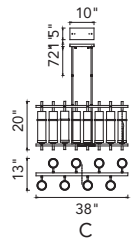

C

No.	Model	Watt	Bulbs	Finish	Glass
A	9827P30-12-101-A	MAX60W	12×E12	Black	Clear
B	9827P26-8-101	MAX60W	8×E12	Black	Clear
C	9827P38-8-RC-101	MAX60W	8×E12	Black	Clear
D	9827P18-6-101	MAX60W	6×E12	Black	Clear