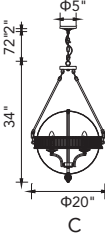

C

No.	Model	Watt	Bulbs	Finish	Crystal
A	9957P42-12-601	MAX60W	12×E12	Chrome	Clear Crystal
B	9957P30-6-601	MAX60W	6×E12	Chrome	Clear Crystal
C	9957P20-4-601	MAX60W	4×E12	Chrome	Clear Crystal