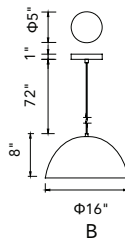

No.	Model	Watt	Bulbs	Finish
A	9631P10-1-101	MAX60W	1×E26	Black
B	9629P16-1-101	MAX60W	1×E26	Black
C	9629P12-1-101	MAX60W	1×E26	Black