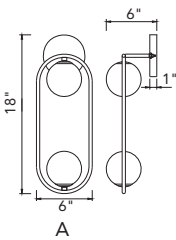

No.	Model	Watt	Finish	Glass	
A	1212W6-2-169	2xLED G9xMAX 5W	Medallion Gold	Frosted	Bulbs are not included
B	1212T8-2-169	2xLED G9xMAX 5W	Medallion Gold	Frosted