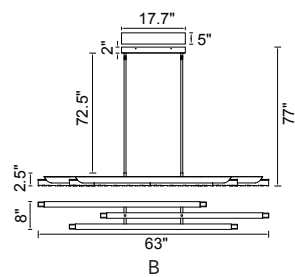

VALIRA

A 

VALIRA

No.	Model	Watt	Delivered Lumens	Finish	Glass	Dimmable with ELV dimmer(not included) Maximum Cable Length 120"
A	1586P48-624	30W	1560	Brass 	Clear	Color Temp 3000K CRI(Ra) >90
B	1586P60-3-624	90W	4680	Brass 	Clear	Dimming 100%-10% Rated Life 50000 hours