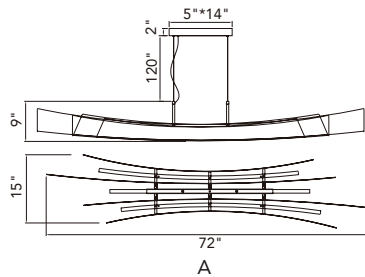

No.	Model	Watt	Delivered Lumens	Finish	Dimmable with ELV dimmer(not included) Maximum Cable Length 120"
A	1698P72-101	36W	1872	Black	CCT 3000,4000,5000K CRI(Ra) >90 Dimming 100%-10% Rated Life 50000 hours