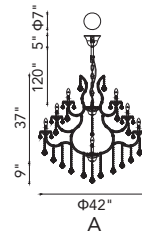

No.	Model	Watt	Bulbs	Finish	Crystal
A	8318P42C-33	MAX60W	33×E12	Chrome	Clear Crystal