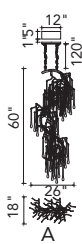

ANITA

A 

B 

C 

No.	Model	Watt	Bulbs	Finish	Crystal
A	1094P26-12-101	MAX40	12×G9	Black 	Clear
B	1094W11-3-101	MAX40	3×G9	Black 	Clear
C	1094W10-2-101	MAX40	2×G9	Black 	Clear

A 

B 

C 