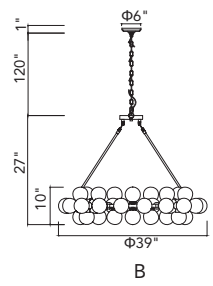

No.	Model	Watt	Finish	Glass	
A	1020P39-70-602	70×LED G9×MAX7W	Satin Gold	Frosted	Bulbs are not included
B	1020P39-45-602	45×LED G9×MAX 7W	Satin Gold	Frosted