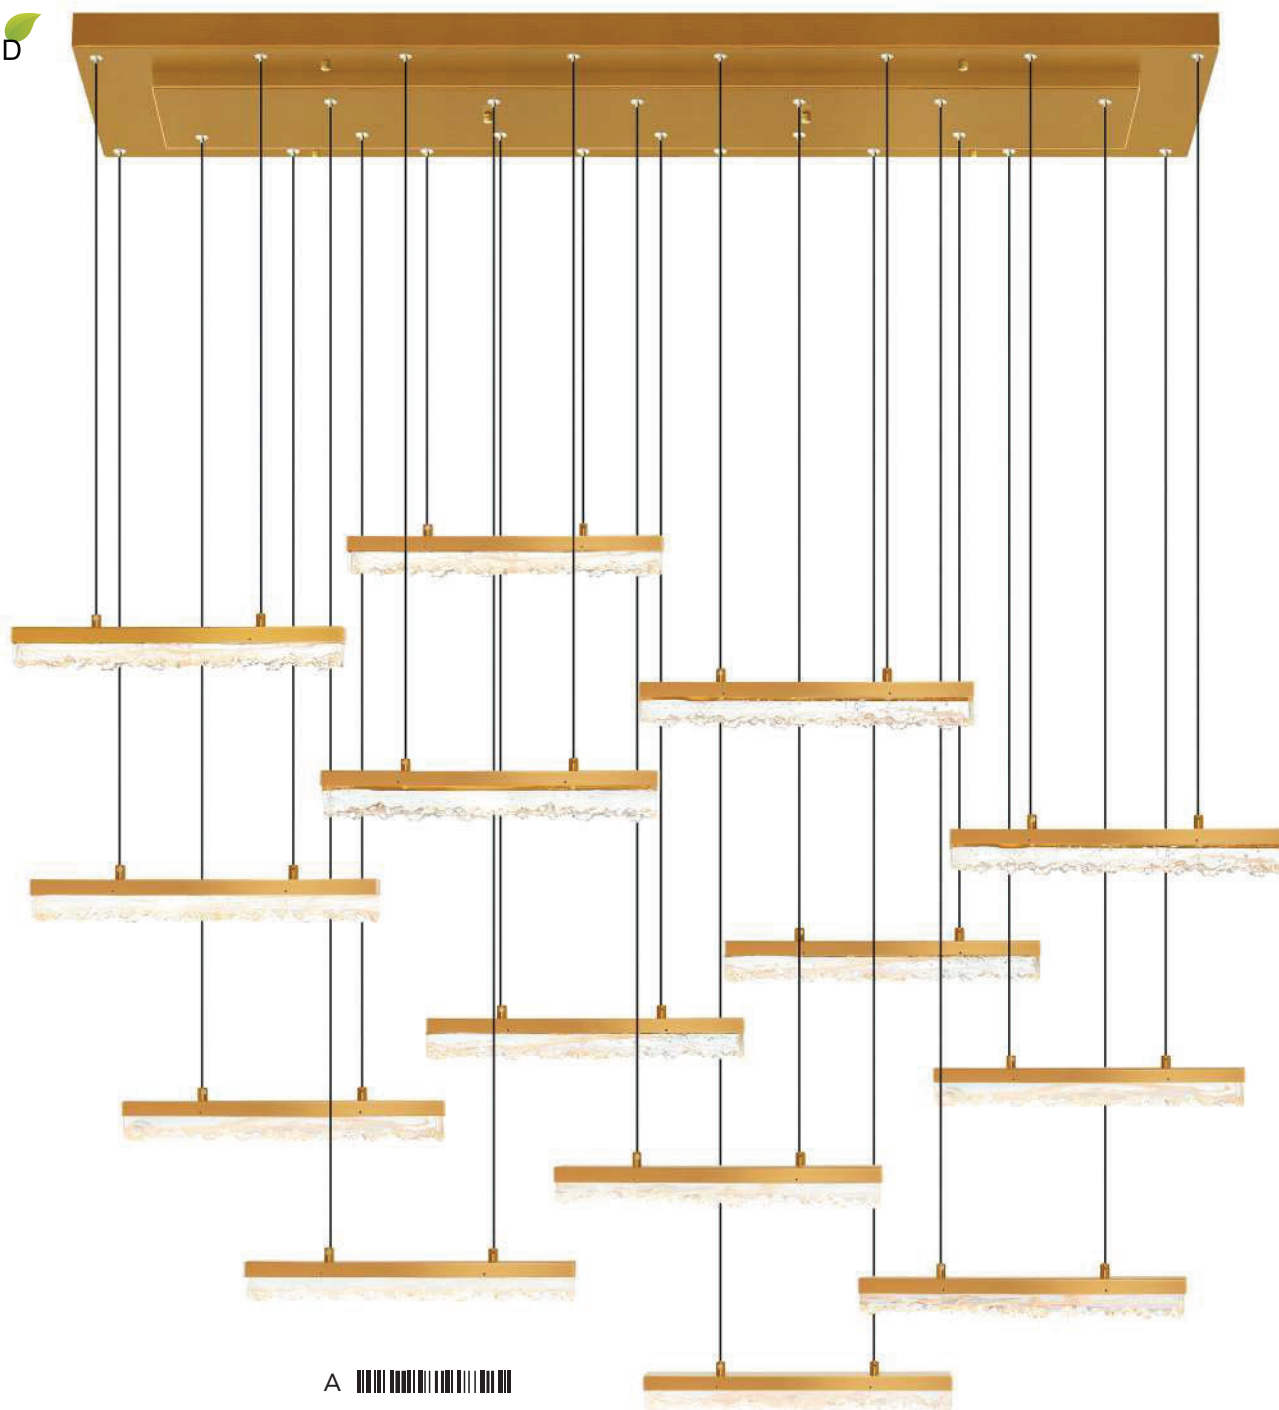

STAGGER

STAGGER

STAGGER

A 

No.	Model	Watt	Delivered Lumens	Finish	Glass	Dimmable with ELV dimmer(not included) Maximum Cable Length 120" Color Temp 3000K CRI(Ra) >90 Dimming 100%-10% Rated Life 50000 hours
A	1588P60-14-624	140W	7280	Brass 	Clear	