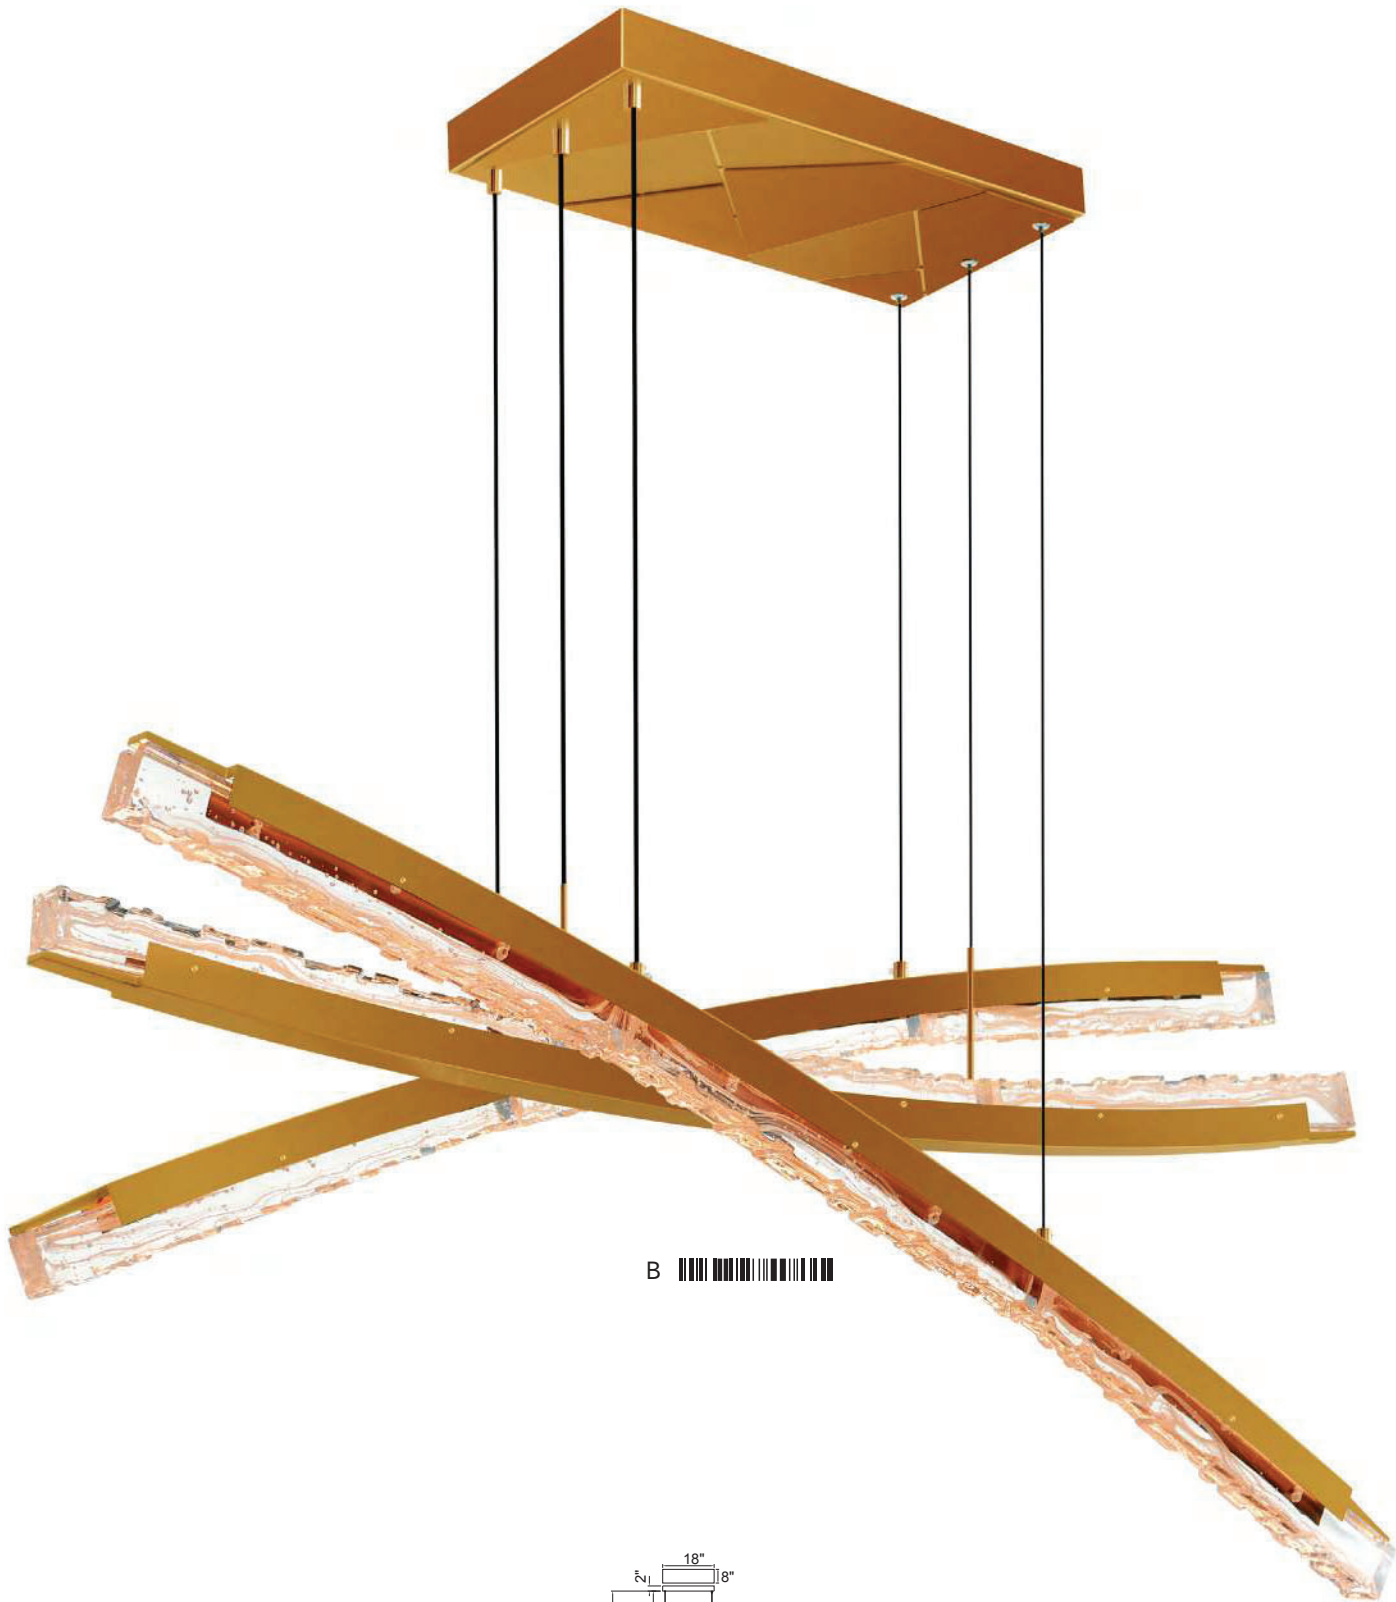

B

No.	Model	Watt	Delivered Lumens	Finish	Glass	Dimmable with ELV dimmer(not included) Maximum Cable Length 120" Color Temp 3000K CRI(Ra) >90 Dimming 100%-10% Rated Life 50000 hours
A	1710P50-3-101	72W	3744	Black	Clear	
B	1710P50-3-624	72W	3744	Brass	Clear