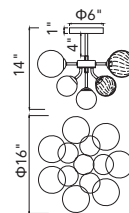

D

No.	Model	Watt	Finish	Glass
A	1205P25-15-601	15×LED G9×MAX 5W	Chrome	Clear+Smoke
B	1205P16-8-601	8×LED G9×MAX 5W	Chrome	Clear+Smoke
C	1205C25-10-601	10×LED G9×MAX 5W	Chrome	Clear+Smoke
D	1205C16-6-601	6×LED G9×MAX 5W	Chrome	Clear+Smoke
E	1205W9-3-601	3×LED G9×MAX 5W	Chrome	Clear+Smoke

Bulbs are not included