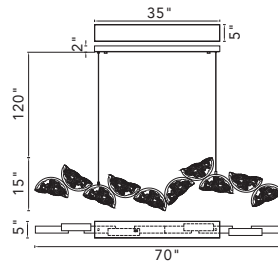

A

No.	Model	Watt	Delivered Lumens	Finish	Dimmable with ELV dimmer(not included) Maximum Cable Length 120"
A	1715P70-10-101	45W	2340	Black	CCT 3000,4000,5000K CRI(Ra) >90 Dimming 100%-10% Rated Life 50000 hours