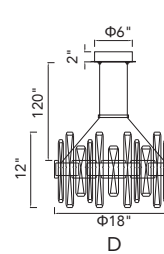

D

No.	Model	Watt	Delivered Lumens	Finish	Crystal	Dimmable with ELV dimmer(not included)
A	1592P32-612	65W	3380	Pearl Black + Titanium Gold	Clear	Maximum Cable Length 120"
B	1592P43-612-RC	75W	3900	Pearl Black + Titanium Gold	Clear	Color Temp 3000K
C	1592P24-612	50W	2600	Pearl Black + Titanium Gold	Clear	CRI(Ra) >90
D	1592P18-612	35W	1820	Pearl Black + Titanium Gold	Clear	Dimming 100%-10%
						Rated Life 50000 hours