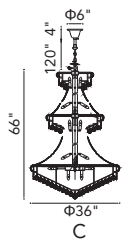

C

No.	Model	Watt	Bulbs	Finish	Crystal
A	8001P30G	MAX60W	32×E12	Gold	Clear Crystal
B	8001P42G	MAX60W	38×E12	Gold	Clear Crystal
C	8001P36G	MAX60W	34×E12	Gold	Clear Crystal