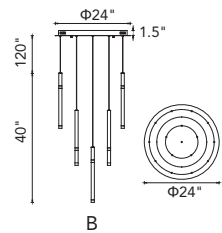

A 

FLUTE

B 

A

B

No.	Model	Watt	Delivered Lumens	Finish	Acrylic	Dimmable with ELV dimmer(not included) Maximum Cable Length 120" Color Temp 3000K CRI(Ra) >80 Dimming 100%-10% Rated Life 50000 hours
A	1262P30-54-101	142	7384	Black 	Frosted	
B	1262P24-16-101	48	2496	Black 	Frosted	