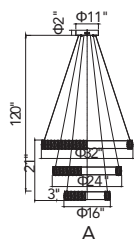

MADLINE

A 

B 

C 

No.	Model	Watt	Delivered Lumens	Finish	Crystal	
A	1044P32-601-R-3C	140W	7280	Chrome 	Clear Crystal	Dimmable with ELV dimmer(not included) Maximum Cable Length 120" Color Temp 4000K CRI(Ra) >80 Dimming 100%-10% Rated Life 50000 hours
B	1044P32-601-R-2C-B	100W	5200	Chrome 	Clear Crystal	
C	1044P32-601-R-1C	72W	3744	Chrome 	Clear Crystal	