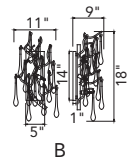

C

No.	Model	Watt	Bulbs	Finish	Crystal
A	1094P26-12-620	MAX40	12×G9	Gold Leaf	Clear
B	1094W11-3-620	MAX40	3×G9	Gold Leaf	Clear
C	1094W10-2-620	MAX40	2×G9	Gold Leaf	Clear