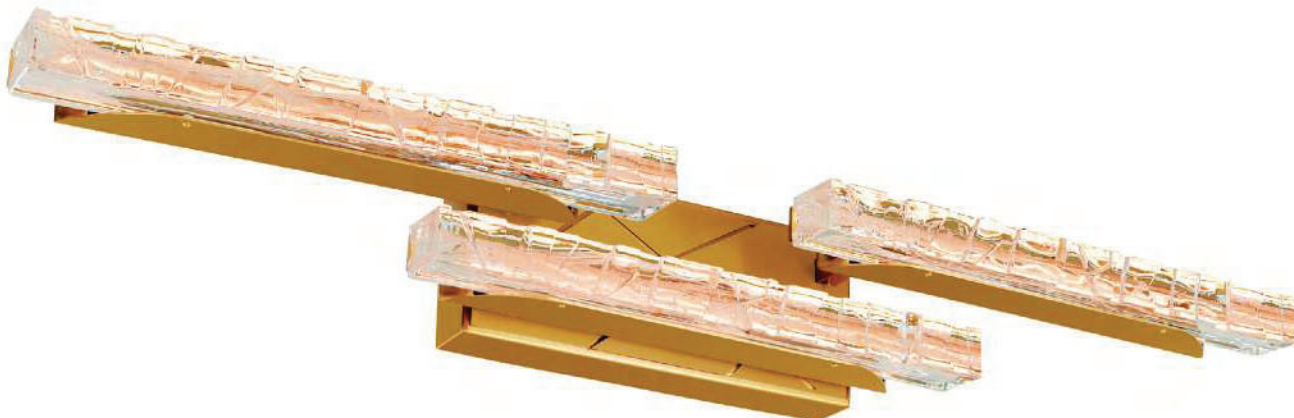

VALIRA

A 

B 

C

D

No.	Model	Watt	Delivered Lumens	Finish	Glass	Dimmable with ELV dimmer(not included) Maximum Cable Length 120" Color Temp 3000K CRI(Ra) >90 Dimming 100%-10% Rated Life 50000 hours
A	1586P8-3-624	30W	1560	Brass	Clear	
B	1586P12-5-624	50W	2600	Brass	Clear	
C	1586W5-1-624	10W	520	Brass	Clear	
D	1586W36-3-624	30W	1560	Brass	Clear	