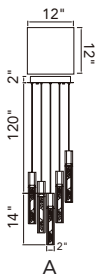

A

No.	Model	Watt	Delivered Lumens	Finish	Glass	Dimmable with ELV dimmer(not included) Maximum Cable Length 120"
A	1589P12-5-101	23W	1196	Black	Clear	Color Temp 3000K
B	1589W24-101	9W	468	Black	Clear	CRI(Ra) >90
C	1589W5-101	5W	260	Black	Clear	Dimming 100%-10%
D	1589P5-1-101	5W	260	Black	Clear	Rated Life 50000 hours