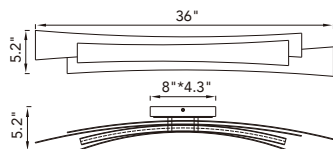

A

No.	Model	Watt	Delivered Lumens	Finish	Dimmable with ELV dimmer(not included) Maximum Cable Length 120"
A	1698W36-624	18W	936	Brass	CCT 3000,4000,5000K CRI(Ra) >90
B	1698W24-624	9W	468	Brass	Dimming 100%-10% Rated Life 50000 hours