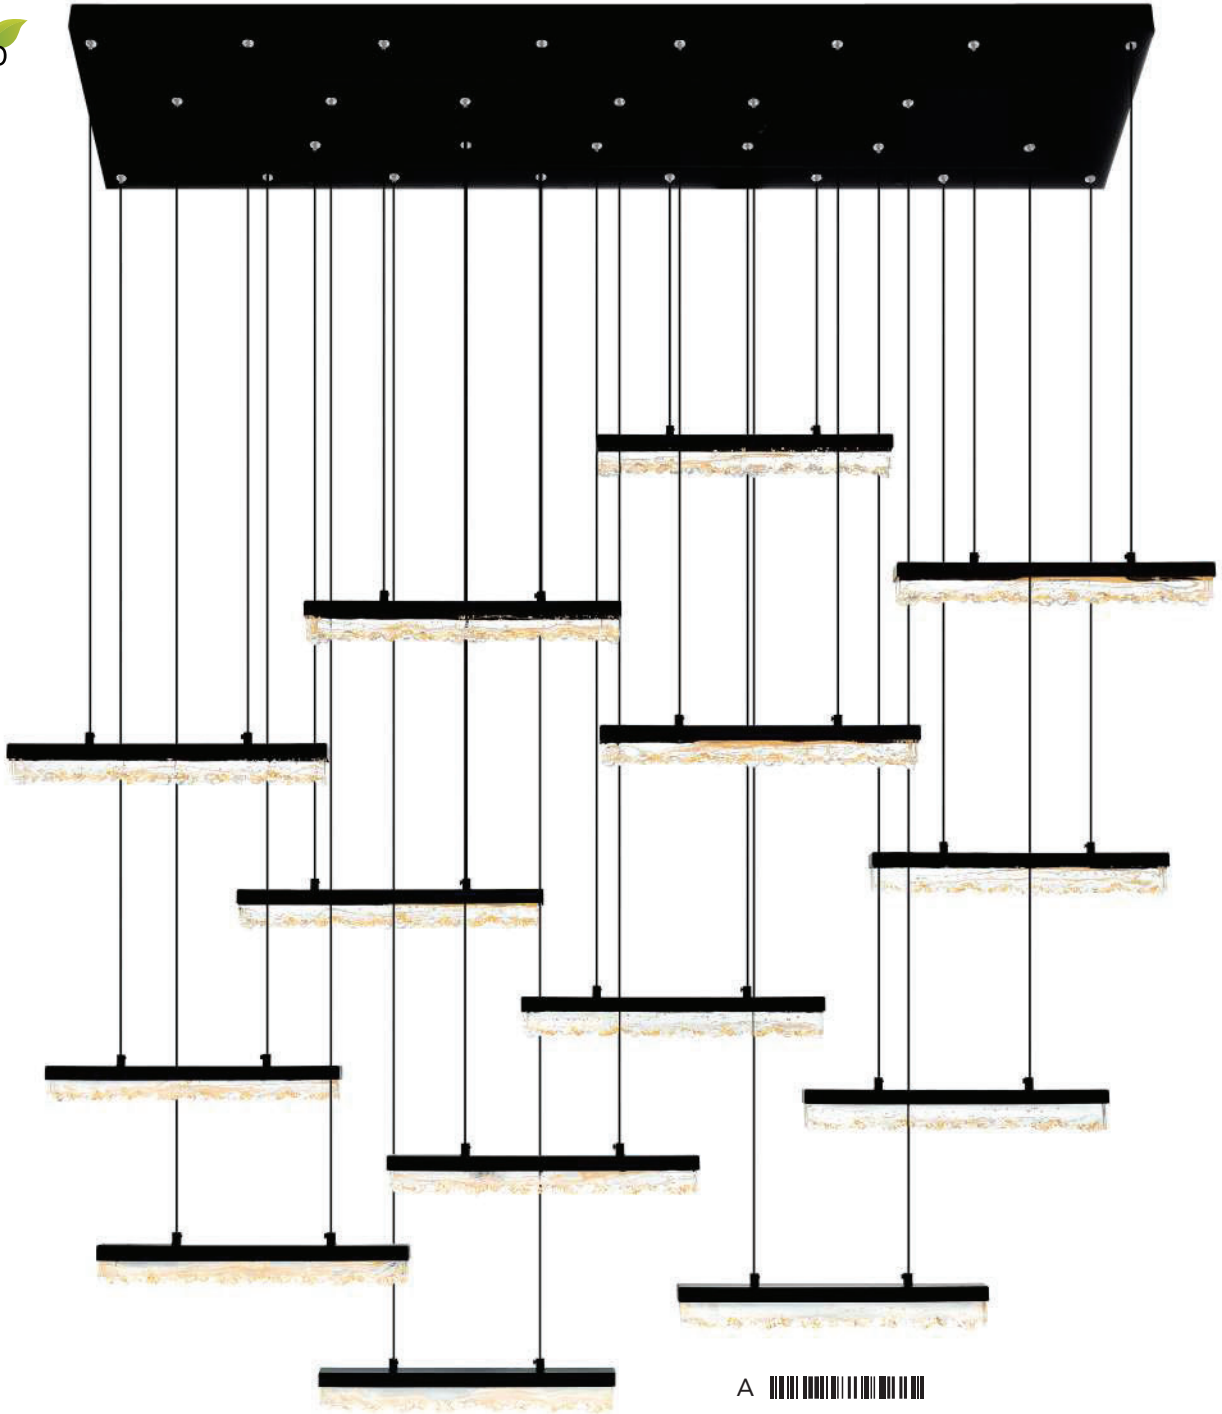

STAGGER

A

No.	Model	Watt	Delivered Lumens	Finish	Glass	Dimmable with ELV dimmer(not included) Maximum Cable Length 120" Color Temp 3000K CRI(Ra) >90 Dimming 100%-10% Rated Life 50000 hours
A	1588P60-14-101	140W	7280	Black	Clear