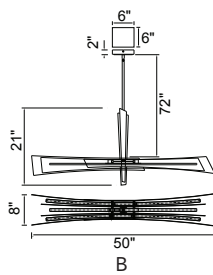

B

No.	Model	Watt	Delivered Lumens	Finish	Dimmable with ELV dimmer(not included)
A	1717P72-101	45W	2340	Black	CCT 3000,4000,5000K
B	1717P50-101	30W	1560	Black	CRI(Ra) >90
					Dimming 100%-10%
					Rated Life 50000 hours