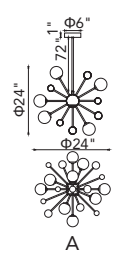

No.	Model	Watt	Finish	Glass	
A	1125P24-11-268	11×LED G9×MAX 7W	Sun Gold	Frosted	Bulbs are not included
B	1125P39-17-268	17×LED G9×MAX 7W	Sun Gold	Frosted