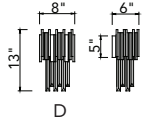

D

No.	Model	Watt	Bulbs	Finish	Crystal
A	1112P16-4-169	MAX60W	4×E12	Medallion Gold	Clear
B	1112P24-7-169	MAX60W	7×E12	Medallion Gold	Clear
C	1112P38-9-169	MAX60W	9×E12	Medallion Gold	Clear
D	1112W8-1-169	MAX60W	1×E12	Medallion Gold	Clear
E	1112W17-3-169	MAX60W	3×E12	Medallion Gold	Clear
F	1112P12-4-169	MAX60W	4×E12	Medallion Gold	Clear