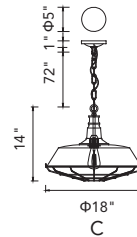

No.	Model	Watt	Bulbs	Finish
A	9611P14-1-101	MAX60W	1×E26	Black
B	9611P11-1-101	MAX60W	1×E26	Black
C	9611P18-1-101	MAX60W	1×E26	Black