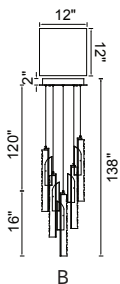

No.	Model	Watt	Delivered Lumens	Finish	Glass	Dimmable with ELV dimmer(not included) Maximum Cable Length 120" Color Temp 3000K CRI(Ra) >90 Dimming 100%-10% Rated Life 50000 hours
A	1586P8-3-624	30W	1560	Brass	Clear	
B	1586P12-5-624	50W	2600	Brass	Clear	
C	1586W5-1-624	10W	520	Brass	Clear	
D	1586W36-3-624	30W	1560	Brass	Clear