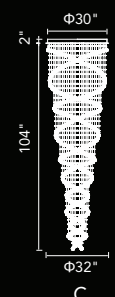

A 

No.	Model	Watt	Bulbs	Finish	Crystal
A	8311P12C-3	MAX60W	4×E12	Chrome 	Clear Crystal

DOUBLE SPIRAL

A

B

C

A

B