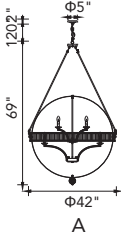

A

No.	Model	Watt	Bulbs	Finish	Crystal
A	9957P42-12-601	MAX60W	12×E12	Chrome	Clear Crystal
B	9957P30-6-601	MAX60W	6×E12	Chrome	Clear Crystal
C	9957P20-4-601	MAX60W	4×E12	Chrome	Clear Crystal