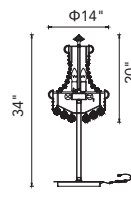

C

No.	Model	Watt	Bulbs	Finish	Crystal
A	8001F18C	MAX60W	8×E12	Chrome	Clear Crystal
B	8001F18G	MAX60W	8×E12	Gold	Clear Crystal
C	8001T14C	MAX60W	6×E12	Chrome	Clear Crystal