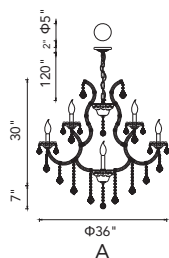

MARIA THERESA

A 

No.	Model	Watt	Bulbs	Finish	Crystal
A	8318P42C-33	MAX60W	33×E12	Chrome 	Clear Crystal

A 

No.	Model	Watt	Bulbs	Finish	Crystal
A	8318P36C-25	MAX60W	25×E12	Chrome 	Clear Crystal

MARIA THERESA