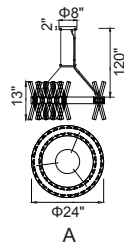

GLACE

LED

A 

No.	Model	Watt	Delivered Lumens	Finish	Crystal	Dimmable with ELV dimmer(not included) maximum cable length 120"
A	1220P24-601	56W	2912	Chrome 	Clear	Color Temp 3000K CRI(Ra) >90 Dimming 100%-10% Rated Life 50000 hours