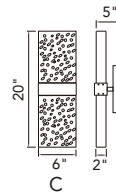

No.	Model	Watt	Delivered Lumens	Finish	Glass	Dimmable with ELV dimmer(not included) Maximum Cable Length 120" Color Temp 3000K CRI(Ra) >90 Dimming 100%-10% Rated Life 50000 hours
A	1587P12-5-624	55W	2860	Brass	Clear	
B	1587P6-1-624	10W	520	Brass	Clear	
C	1587W20-2-624	20W	1040	Brass	Clear