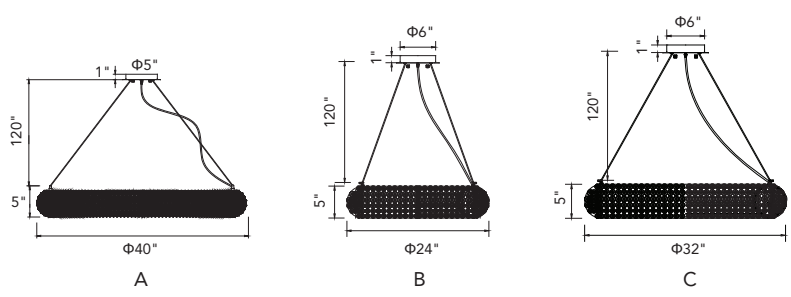

A 

VERONIQUE

B

C

No.	Model	Watt	Bulbs	Finish	Crystal
A	1057P40-16-601	MAX40W	16×G9	Chrome	Clear Crystal
B	1057P24-8-601	MAX40W	8×G9	Chrome	Clear Crystal
C	1057P32-12-601	MAX40W	12×G9	Chrome	Clear Crystal

NOVA