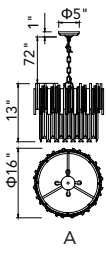

A

No.	Model	Watt	Bulbs	Finish	Crystal
A	1112P16-4-169	MAX60W	4×E12	Medallion Gold	Clear
B	1112P24-7-169	MAX60W	7×E12	Medallion Gold	Clear
C	1112P38-9-169	MAX60W	9×E12	Medallion Gold	Clear
D	1112W8-1-169	MAX60W	1×E12	Medallion Gold	Clear
E	1112W17-3-169	MAX60W	3×E12	Medallion Gold	Clear
F	1112P12-4-169	MAX60W	4×E12	Medallion Gold	Clear