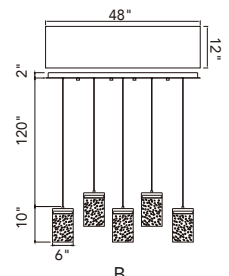

B

No.	Model	Watt	Delivered Lumens	Finish	Glass	Dimmable with ELV dimmer(not included) Maximum Cable Length 120" Color Temp 3000K CRI(Ra) >90 Dimming 100%-10% Rated Life 50000 hours
A	1587P24-17-101	190W	9880	Black	Clear	
B	1587P48-14-101-RC	150W	7800	Black	Clear