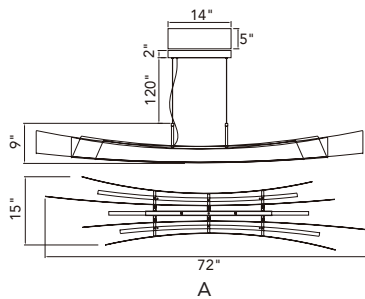

No.	Model	Watt	Delivered Lumens	Finish	Dimmable with ELV dimmer(not included) Maximum Cable Length 120"
A	1698P72-624	36W	1872	Brass	CCT 3000,4000,5000K CRI(Ra) >90 Dimming 100%-10% Rated Life 50000 hours