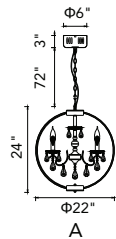

No.	Model	Bulbs	Finish	Crystal	Dimmable with ELV dimmer(not included) Color Temp 3000K,4000K,6000K CRI(Ra) >80 Dimming 100%-10% Rated Life 50000 hours
A	5025P22C-5	5×E12 MAX60W + LED×18W	Chrome	Clear Crystal	
B	5025P34C-8	8×E12 MAX60W + LED×44W	Chrome	Clear Crystal