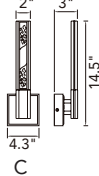

C

No.	Model	Watt	Delivered Lumens	Finish	Glass	Dimmable with ELV dimmer(not included) Maximum Cable Length 120"
A	1589P12-5-101	23W	1196	Black	Clear	Color Temp 3000K
B	1589W24-101	9W	468	Black	Clear	CRI(Ra) >90
C	1589W5-101	5W	260	Black	Clear	Dimming 100%-10%
D	1589P5-1-101	5W	260	Black	Clear	Rated Life 50000 hours