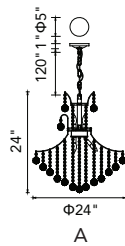

No.	Model	Watt	Bulbs	Finish	Crystal
A	8012P24G	MAX60W	10×E12	Gold	Clear Crystal
B	8012P20G	MAX60W	8×E12	Gold	Clear Crystal