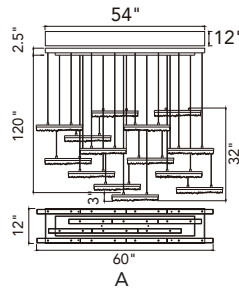

No.	Model	Watt	Delivered Lumens	Finish	Glass	Dimmable with ELV dimmer(not included) Maximum Cable Length 120" Color Temp 3000K CRI(Ra) >90 Dimming 100%-10% Rated Life 50000 hours
A	1588P60-14-101	140W	7280	Black	Clear