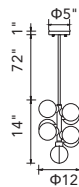

D

No.	Model	Watt	Finish	Glass
A	1020P39-70-101	70×LED G9×MAX 7W	Black	Frosted
B	1020P39-45-101	45×LED G9×MAX 7W	Black	Frosted
C	1020P26-25-101	25×LED G9×MAX 7W	Black	Frosted
D	1020P12-8-101	8×LED G9×MAX 7W	Black	Frosted
E	1020P36-16-101	16×LED G9×MAX 7W	Black	Frosted
F	1020W36-17-101	17×LED G9×MAX 7W	Black	Frosted
G	1020W18-8-101	8×LED G9×MAX 7W	Black	Frosted

Bulbs are not included