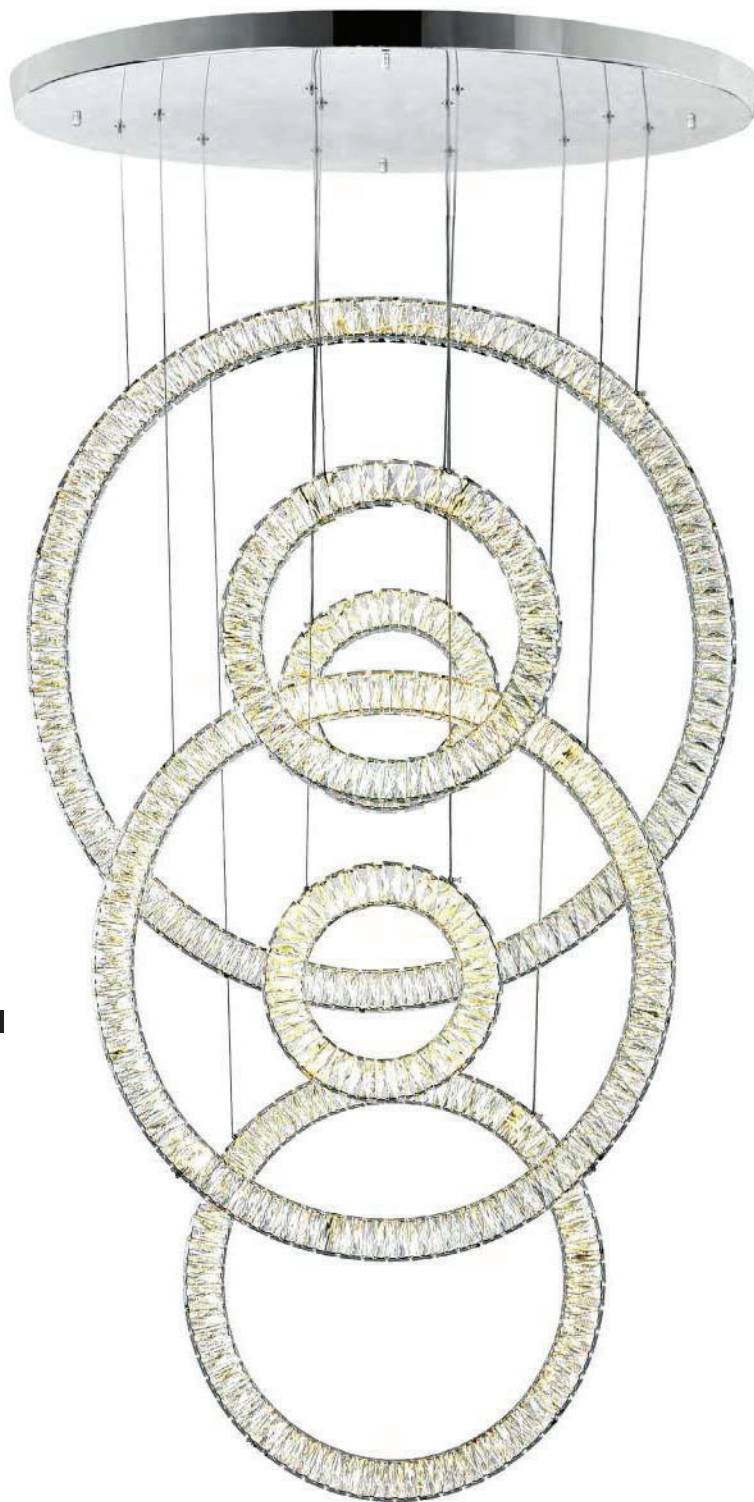

C

No.	Model	Watt	Delivered Lumens	Finish	Crystal	Dimmable with ELV dimmer(not included) Maximum Cable Length 120"
A	1046P37-7-601-RC	100W	5200	Chrome	Clear Crystal	Color Temp 4000K CRI(Ra) >80
B	1046P26-5-601-RC	75W	3900	Chrome	Clear Crystal	Dimming 100%-10%
C	1046P34-6-601	80W	4160	Chrome	Clear Crystal	Rated Life 50000 hours