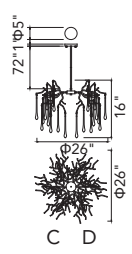

No.	Model	Watt	Bulbs	Finish	Crystal
A	1094P26-12-620	MAX40	12×G9	Gold Leaf 	Clear
B	1094W11-3-620	MAX40	3×G9	Gold Leaf 	Clear
C	1094W10-2-620	MAX40	2×G9	Gold Leaf 	Clear

A 

B 

C 

D 

No.	Model	Watt	Bulbs	Finish	Crystal
A	1094P47-10-101	MAX40W	10×G9	Black 	Clear Crystal
B	1094P47-10-620	MAX40W	10×G9	Gold Leaf 	Clear Crystal
C	1094P26-6-101	MAX40W	6×G9	Black 	Clear Crystal
D	1094P26-6-620	MAX40W	6×G9	Gold Leaf 	Clear Crystal