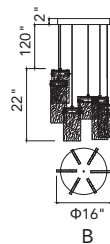

No.	Model	Watt	Delivered Lumens	Finish	Glass	Dimmable with ELV dimmer(not included) Maximum Cable Length 120" Color Temp 3000K CRI(Ra) >80 Dimming 100%-10% Rated Life 50000 hours
A	1090P20-10-269	85W	4420	Pewter	Clear Glass	
B	1090P16-6-269	50W	2600	Pewter	Clear Glass