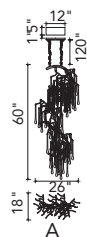

ANITA

A 

B 

C 

No.	Model	Watt	Bulbs	Finish	Crystal
A	1094P26-12-101	MAX40	12×G9	Black 	Clear
B	1094W11-3-101	MAX40	3×G9	Black 	Clear
C	1094W10-2-101	MAX40	2×G9	Black 	Clear

A 

B 

C 