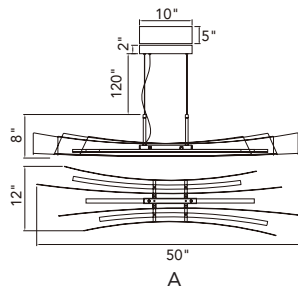

No.	Model	Watt	Delivered Lumens	Finish	Dimmable with ELV dimmer(not included) Maximum Cable Length 120" CCT 3000,4000,5000K CRI(Ra) >90 Dimming 100%-10% Rated Life 50000 hours
A	1698P50-624	27W	1404	Brass