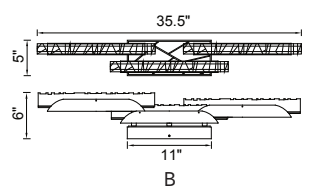

No.	Model	Watt	Delivered Lumens	Finish	Glass	Dimmable with ELV dimmer(not included) Maximum Cable Length 120" Color Temp 3000K CRI(Ra) >90 Dimming 100%-10% Rated Life 50000 hours
A	1586P60-3-101	90W	4680	Black	Clear	
B	1586W36-3-101	30W	1560	Black	Clear	
C	1586P48-101	30W	1560	Black	Clear	
D	1586W5-1-101	10W	520	Black	Clear