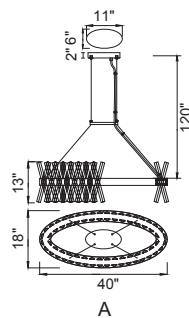

No.	Model	Watt	Delivered Lumens	Finish	Crystal	Dimmable with ELV dimmer(not included) maximum cable length 120"
A	1220P40-601-O	88W	4576	Chrome	Clear	Color Temp 3000K CRI(Ra) >90 Dimming 100%-10% Rated Life 50000 hours