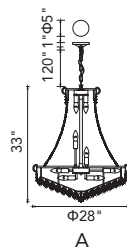

No.	Model	Watt	Bulbs	Finish	Crystal
A	8001P28G	MAX60W	18×E12	Gold	Clear Crystal
B	8001P24G	MAX60W	17×E12	Gold	Clear Crystal