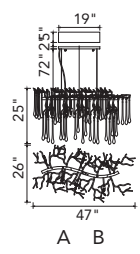

No.	Model	Watt	Bulbs	Finish	Crystal
A	1094P26-12-620	MAX40	12×G9	Gold Leaf 	Clear
B	1094W11-3-620	MAX40	3×G9	Gold Leaf 	Clear
C	1094W10-2-620	MAX40	2×G9	Gold Leaf 	Clear

A 

B 

C 

D 

No.	Model	Watt	Bulbs	Finish	Crystal
A	1094P47-10-101	MAX40W	10×G9	Black 	Clear Crystal
B	1094P47-10-620	MAX40W	10×G9	Gold Leaf 	Clear Crystal
C	1094P26-6-101	MAX40W	6×G9	Black 	Clear Crystal
D	1094P26-6-620	MAX40W	6×G9	Gold Leaf 	Clear Crystal