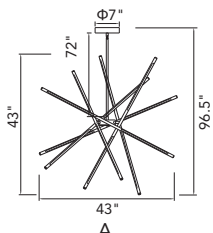

A

No.	Model	Watt	Delivered Lumens	Finish	Acrylic	Dimmable with ELV dimmer(not included)
A	1375P43-6-101	27W	1404	Black	Frosted	Color Temp 3000K CRI(Ra) >80 Dimming 100%-10% Rated Life 50000 hours
B	1375P31-6-101	20W	1040	Black	Frosted	
C	1375W24-1-101	3W	156	Black	Frosted