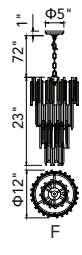

D

E

F

No.	Model	Watt	Bulbs	Finish	Crystal
A	1112P16-4-169	MAX60W	4×E12	Medallion Gold	Clear
B	1112P24-7-169	MAX60W	7×E12	Medallion Gold	Clear
C	1112P38-9-169	MAX60W	9×E12	Medallion Gold	Clear
D	1112W8-1-169	MAX60W	1×E12	Medallion Gold	Clear
E	1112W17-3-169	MAX60W	3×E12	Medallion Gold	Clear
F	1112P12-4-169	MAX60W	4×E12	Medallion Gold	Clear