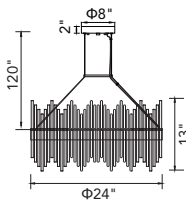

B

No.	Model	Watt	Delivered Lumens	Finish	Crystal	Dimmable with ELV dimmer(not included) Maximum Cable Length 120" Color Temp 3000K CRI(Ra) >90 Dimming 100%-10% Rated Life 50000 hours
A	1063P32-169	70W	3640	Medallion Gold	Clear Crystal	
B	1063P24-169	50W	2600	Medallion Gold	Clear Crystal	
C	1063P16-169	35W	1820	Medallion Gold	Clear Crystal