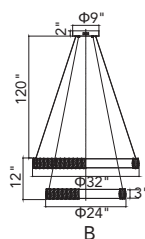

MADLINE

A 

B 

C 

No.	Model	Watt	Delivered Lumens	Finish	Crystal	
A	1044P32-601-R-3C	140W	7280	Chrome 	Clear Crystal	Dimmable with ELV dimmer(not included) Maximum Cable Length 120" Color Temp 4000K CRI(Ra) >80 Dimming 100%-10% Rated Life 50000 hours
B	1044P32-601-R-2C-B	100W	5200	Chrome 	Clear Crystal	
C	1044P32-601-R-1C	72W	3744	Chrome 	Clear Crystal	