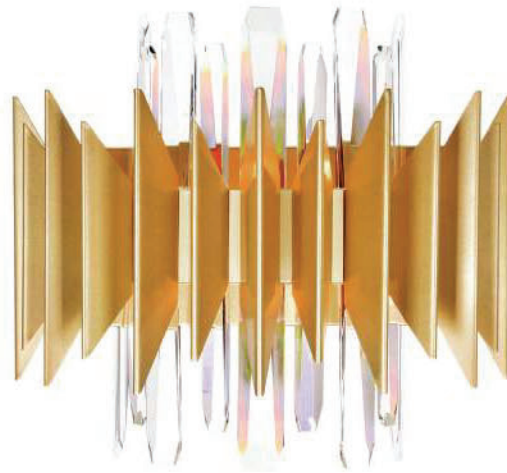

A

No.	Model	Watt	Bulbs	Finish	Crystal
A	1247W13-5-602	MAX40W	5×G9	Satin Gold	Clear
B	1247W24-7-602	MAX40W	7×G9	Satin Gold	Clear