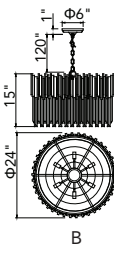

B

No.	Model	Watt	Bulbs	Finish	Crystal
A	1112P16-4-169	MAX60W	4×E12	Medallion Gold	Clear
B	1112P24-7-169	MAX60W	7×E12	Medallion Gold	Clear
C	1112P38-9-169	MAX60W	9×E12	Medallion Gold	Clear
D	1112W8-1-169	MAX60W	1×E12	Medallion Gold	Clear
E	1112W17-3-169	MAX60W	3×E12	Medallion Gold	Clear
F	1112P12-4-169	MAX60W	4×E12	Medallion Gold	Clear