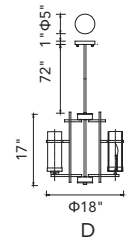

D

No.	Model	Watt	Bulbs	Finish	Glass
A	9827P30-12-101-A	MAX60W	12×E12	Black	Clear
B	9827P26-8-101	MAX60W	8×E12	Black	Clear
C	9827P38-8-RC-101	MAX60W	8×E12	Black	Clear
D	9827P18-6-101	MAX60W	6×E12	Black	Clear