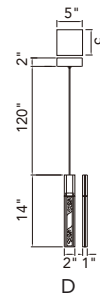

D

No.	Model	Watt	Delivered Lumens	Finish	Glass	Dimmable with ELV dimmer(not included) Maximum Cable Length 120"
A	1589P12-5-624	23W	1196	Brass	Clear	Color Temp 3000K
B	1589W24-624	9W	468	Brass	Clear	CRI(Ra) >90
C	1589W5-624	5W	260	Brass	Clear	Dimming 100%-10%
D	1589P5-1-624	5W	260	Brass	Clear	Rated Life 50000 hours