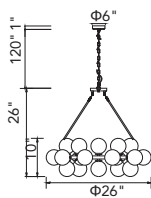

C

No.	Model	Watt	Finish	Glass
A	1020P39-70-101	70×LED G9×MAX 7W	Black	Frosted
B	1020P39-45-101	45×LED G9×MAX 7W	Black	Frosted
C	1020P26-25-101	25×LED G9×MAX 7W	Black	Frosted
D	1020P12-8-101	8×LED G9×MAX 7W	Black	Frosted
E	1020P36-16-101	16×LED G9×MAX 7W	Black	Frosted
F	1020W36-17-101	17×LED G9×MAX 7W	Black	Frosted
G	1020W18-8-101	8×LED G9×MAX 7W	Black	Frosted

Bulbs are not included