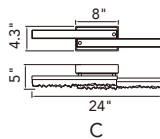

No.	Model	Watt	Delivered Lumens	Finish	Glass	Dimmable with ELV dimmer(not included)	Color Temp	CRI(Ra)	Dimming	Rated Life
A	1588P6-3-101	30W	1560	Black	Clear		3000K	>90	100%-10%	50000 hours
B	1588W5-1-101	10W	520	Black	Clear					
C	1588W24-2-101	20W	1040	Black	Clear					
D	1588W36-3-101	30W	1560	Black	Clear