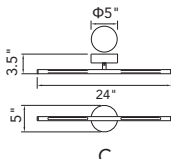

C

No.	Model	Watt	Delivered Lumens	Finish	Acrylic	Dimmable with ELV dimmer(not included)
A	1375P43-6-101	27W	1404	Black	Frosted	Color Temp 3000K CRI(Ra) >80 Dimming 100%-10% Rated Life 50000 hours
B	1375P31-6-101	20W	1040	Black	Frosted	
C	1375W24-1-101	3W	156	Black	Frosted