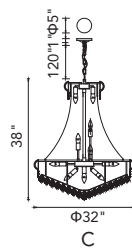

No.	Model	Watt	Bulbs	Finish	Crystal
A	8001P24C	MAX60W	17×E12	Chrome	Clear Crystal
B	8001P28C	MAX60W	18×E12	Chrome	Clear Crystal
C	8001P32C	MAX60W	19×E12	Chrome	Clear Crystal
D	8001P14C	MAX60W	6×E12	Chrome	Clear Crystal
E	8001P18C	MAX60W	8×E12	Chrome	Clear Crystal
F	8001P20C	MAX60W	14×E12	Chrome	Clear Crystal