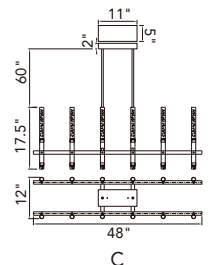

C

No.	Model	Watt	Delivered Lumens	Finish	Acrylic	Dimmable with ELV dimmer(not included) Maximum Cable Length 120" Color Temp 3000K CRI(Ra) >80 Dimming 100%-10% Rated Life 50000 hours
A	1703P48-18-602-RC	32W	1664	Satin Gold	Clear Bubble	
B	1703W26-602	6W	312	Satin Gold	Clear Bubble	
C	1703P48-12-602-RC	45W	2340	Satin Gold	Clear Bubble	
D	1703W5-602	3W	156	Satin Gold	Clear Bubble