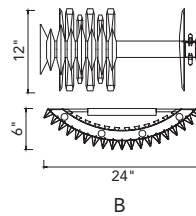

No.	Model	Watt	Bulbs	Finish	Crystal
A	1247W13-5-602	MAX40W	5×G9	Satin Gold	Clear
B	1247W24-7-602	MAX40W	7×G9	Satin Gold	Clear