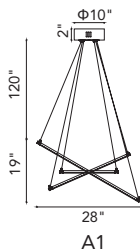

CHALICE

A 

B 

A1

A2

B1

B2

No.	Model	Watt	Delivered Lumens	Finish	Dimmable with ELV dimmer(not included) Maximum Cable Length 120" Color Temp 3000K CRI(Ra) >80 Dimming 100%-10% Rated Life 50000 hours
A	7112P31-103	54W	2808	White 	
B	7112P24-103	30W	1560	White 	