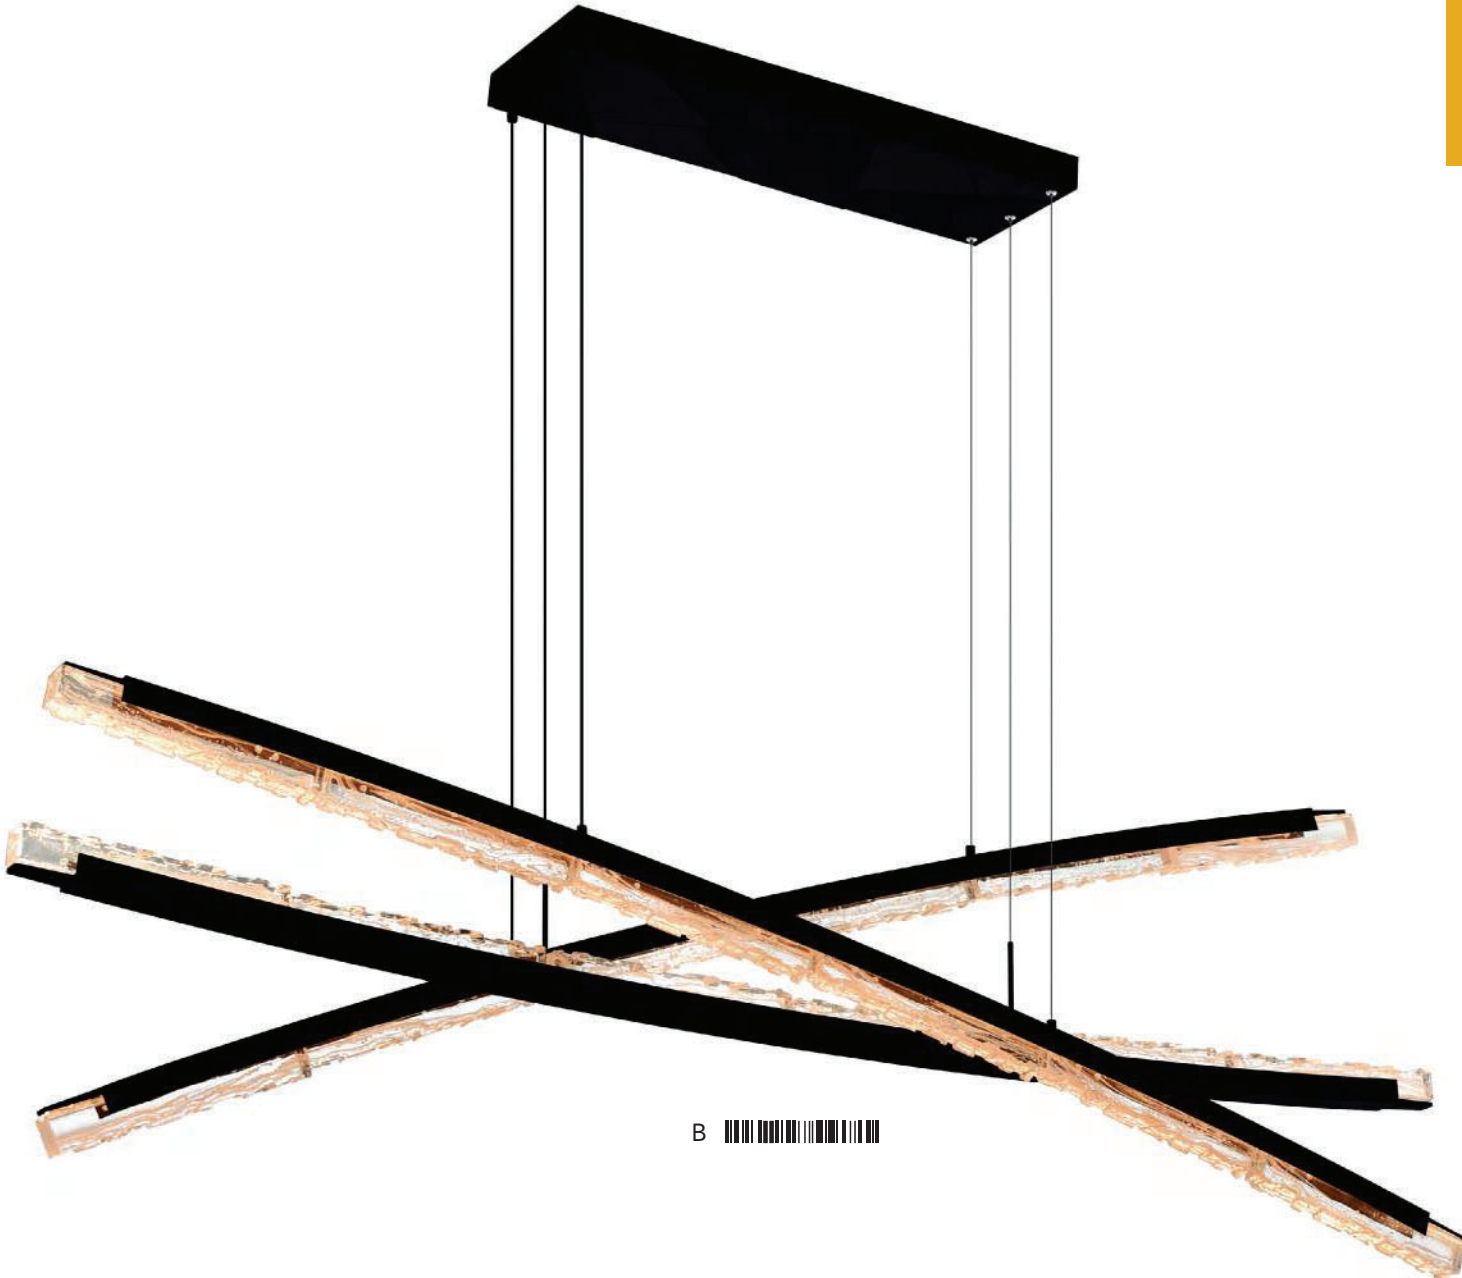

SABER

A 

SABER

B 

No.	Model	Watt	Delivered Lumens	Finish	Glass	Dimmable with ELV dimmer(not included) Maximum Cable Length 120" Color Temp 3000K CRI(Ra) >90 Dimming 100%-10% Rated Life 50000 hours
A	1710P70-3-624	108W	5616	Brass 	Clear	
B	1710P70-3-101	108W	5616	Black 	Clear	