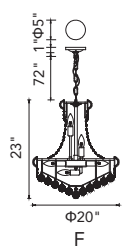

No.	Model	Watt	Bulbs	Finish	Crystal
A	8001P24C	MAX60W	17×E12	Chrome	Clear Crystal
B	8001P28C	MAX60W	18×E12	Chrome	Clear Crystal
C	8001P32C	MAX60W	19×E12	Chrome	Clear Crystal
D	8001P14C	MAX60W	6×E12	Chrome	Clear Crystal
E	8001P18C	MAX60W	8×E12	Chrome	Clear Crystal
F	8001P20C	MAX60W	14×E12	Chrome	Clear Crystal