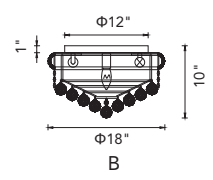

No.	Model	Watt	Bulbs	Finish	Crystal
A	8001C24C	MAX60W	13×E12	Chrome	Clear Crystal
B	8001C18C	MAX60W	5×E12	Chrome	Clear Crystal
C	8001C12C	MAX60W	3×E12	Chrome	Clear Crystal
D	8001C20C	MAX60W	8×E12	Chrome	Clear Crystal
E	8001C14C	MAX60W	4×E12	Chrome	Clear Crystal