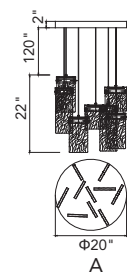

CAROLINA

A 

B 

No.	Model	Watt	Delivered Lumens	Finish	Glass	Dimmable with ELV dimmer(not included) Maximum Cable Length 120"
A	1090P20-10-620	85W	4420	Gold Leaf 	Clear Glass	Color Temp 3000K CRI(Ra) >80
B	1090P16-6-620	50W	2600	Gold Leaf 	Clear Glass	Dimming 100%-10% Rated Life 50000 hours