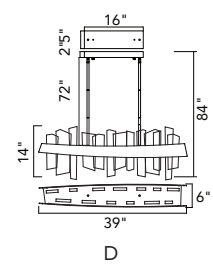

No.	Model	Watt	Delivered Lumens	Finish	Glass	
A	1246P24-101-A	35W	1820	Black+Satin Gold	Clear	Dimmable with ELV dimmer(not included) Maximum Cable Length 120" Color Temp 3000K CRI(Ra) >90 Dimming 100%-10% Rated Life 50000 hours
B	1246W8-101	10W	520	Black+Satin Gold	Clear	
C	1246W5-101	5W	260	Black+Satin Gold	Clear	
D	1246P39-101	38W	1976	Black+Satin Gold	Clear