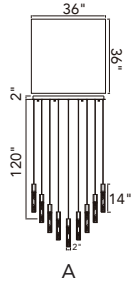

VALIRA

A 

VALIRA

No.	Model	Watt	Delivered Lumens	Finish	Glass	Dimmable with ELV dimmer(not included) Maximum Cable Length 120"
A	1586P48-624	30W	1560	Brass 	Clear	Color Temp 3000K CRI(Ra) >90
B	1586P60-3-624	90W	4680	Brass 	Clear	Dimming 100%-10% Rated Life 50000 hours

GRETA

LED

GRETA

A 

No.	Model	Watt	Delivered Lumens	Finish	Glass	Dimmable with ELV dimmer(not included) Maximum Cable Length 120" Color Temp 3000K CRI(Ra) >90 Dimming 100%-10% Rated Life 50000 hours
A	1589P36-41-624	190W	9880	Brass 	Clear	