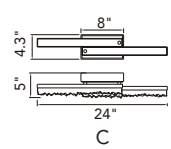

No.	Model	Watt	Delivered Lumens	Finish	Glass	Dimmable with ELV dimmer(not included)	
A	1588P6-3-624	30W	1560	Brass	Clear	Color Temp	3000K
B	1588W5-1-624	10W	520	Brass	Clear	CRI(Ra)	>90
C	1588W24-2-624	20W	1040	Brass	Clear	Dimming	100%-10%
D	1588W36-3-624	30W	1560	Brass	Clear	Rated Life	50000 hours