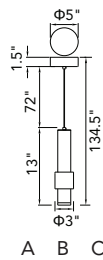

No.	Model	Watt	Delivered Lumens	Finish	Acrylic	
A	1390P5-1-101	9W	468	Black	Frosted	Dimmable with ELV dimmer(not included) Color Temp 3000K CRI(Ra) >80 Dimming 100%-10% Rated Life 50000 hours
B	1390P5-1-606	9W	468	Satin Nickel	Frosted	
C	1390P5-1-602	9W	468	Satin Gold	Frosted