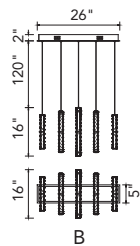

CELINA

A 

B 

C 

No.	Model	Watt	Delivered Lumens	Finish	Crystal	Dimmable with ELV dimmer(not included) Maximum Cable Length 120"
A	1046P37-7-601-RC	100W	5200	Chrome 	Clear Crystal	Color Temp 4000K CRI(Ra) >80
B	1046P26-5-601-RC	75W	3900	Chrome 	Clear Crystal	Dimming 100%-10%
C	1046P34-6-601	80W	4160	Chrome 	Clear Crystal	Rated Life 50000 hours