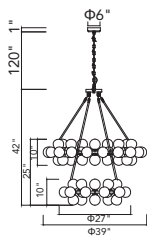

A

No.	Model	Watt	Finish	Glass
A	1020P39-70-101	70×LED G9×MAX 7W	Black	Frosted
B	1020P39-45-101	45×LED G9×MAX 7W	Black	Frosted
C	1020P26-25-101	25×LED G9×MAX 7W	Black	Frosted
D	1020P12-8-101	8×LED G9×MAX 7W	Black	Frosted
E	1020P36-16-101	16×LED G9×MAX 7W	Black	Frosted
F	1020W36-17-101	17×LED G9×MAX 7W	Black	Frosted
G	1020W18-8-101	8×LED G9×MAX 7W	Black	Frosted

Bulbs are not included