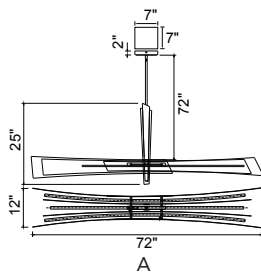

A

No.	Model	Watt	Delivered Lumens	Finish	Dimmable with ELV dimmer(not included)
A	1717P72-101	45W	2340	Black	CCT 3000,4000,5000K
B	1717P50-101	30W	1560	Black	CRI(Ra) >90
					Dimming 100%-10%
					Rated Life 50000 hours