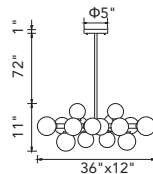

E

No.	Model	Watt	Finish	Glass
A	1020P39-70-101	70×LED G9×MAX 7W	Black	Frosted
B	1020P39-45-101	45×LED G9×MAX 7W	Black	Frosted
C	1020P26-25-101	25×LED G9×MAX 7W	Black	Frosted
D	1020P12-8-101	8×LED G9×MAX 7W	Black	Frosted
E	1020P36-16-101	16×LED G9×MAX 7W	Black	Frosted
F	1020W36-17-101	17×LED G9×MAX 7W	Black	Frosted
G	1020W18-8-101	8×LED G9×MAX 7W	Black	Frosted

Bulbs are not included