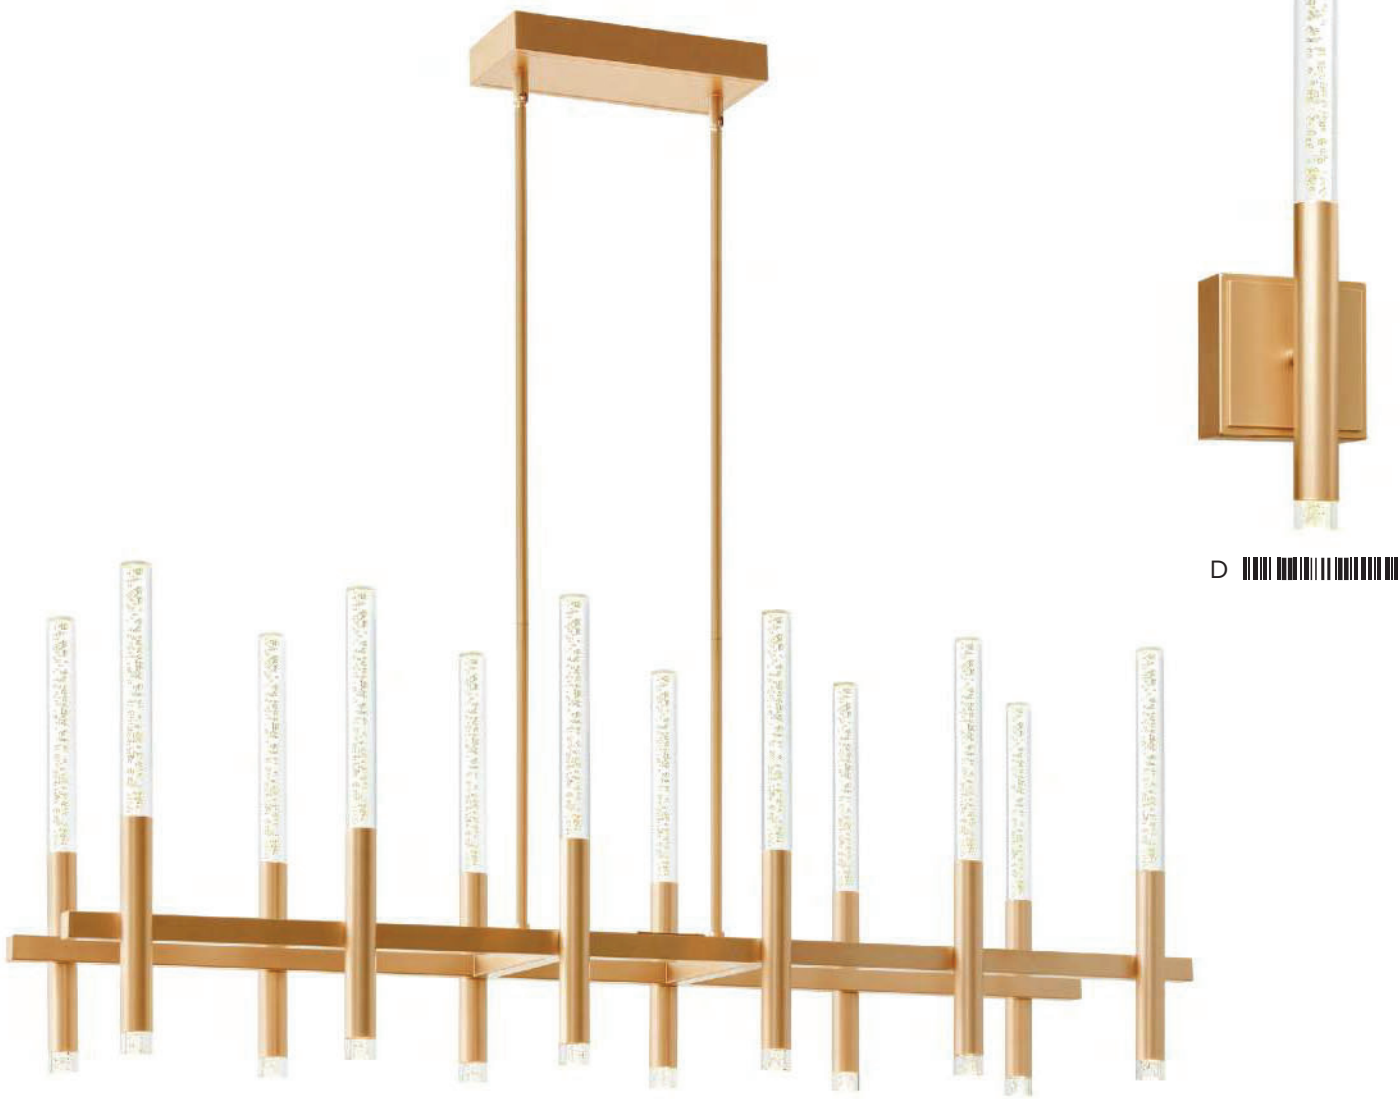

D

C

No.	Model	Watt	Delivered Lumens	Finish	Acrylic	Dimmable with ELV dimmer(not included) Maximum Cable Length 120" Color Temp 3000K CRI(Ra) >80 Dimming 100%-10% Rated Life 50000 hours
A	1703P48-18-602-RC	32W	1664	Satin Gold	Clear Bubble	
B	1703W26-602	6W	312	Satin Gold	Clear Bubble	
C	1703P48-12-602-RC	45W	2340	Satin Gold	Clear Bubble	
D	1703W5-602	3W	156	Satin Gold	Clear Bubble