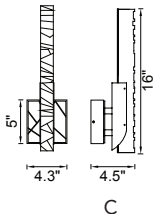

No.	Model	Watt	Delivered Lumens	Finish	Glass	Dimmable with ELV dimmer(not included) Maximum Cable Length 120" Color Temp 3000K CRI(Ra) >90 Dimming 100%-10% Rated Life 50000 hours
A	1586P8-3-624	30W	1560	Brass	Clear	
B	1586P12-5-624	50W	2600	Brass	Clear	
C	1586W5-1-624	10W	520	Brass	Clear	
D	1586W36-3-624	30W	1560	Brass	Clear