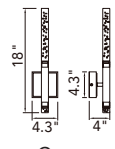

C

No.	Model	Watt	Delivered Lumens	Finish	Acrylic	Dimmable with ELV dimmer(not included) Maximum Cable Length 120" Color Temp 3000K CRI(Ra) >80 Dimming 100%-10% Rated Life 50000 hours
A	1703P32-45-101	90W	4680	Black	Clear Bubble	
B	1703P48-18-101-RC	32W	1664	Black	Clear Bubble	
C	1703W5-101	3W	156	Black	Clear Bubble	
D	1703W26-101	6W	312	Black	Clear Bubble