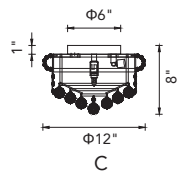

No.	Model	Watt	Bulbs	Finish	Crystal
A	8001C24C	MAX60W	13×E12	Chrome	Clear Crystal
B	8001C18C	MAX60W	5×E12	Chrome	Clear Crystal
C	8001C12C	MAX60W	3×E12	Chrome	Clear Crystal
D	8001C20C	MAX60W	8×E12	Chrome	Clear Crystal
E	8001C14C	MAX60W	4×E12	Chrome	Clear Crystal