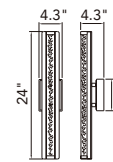

C

No.	Model	Watt	Delivered Lumens	Finish	Glass	Dimmable with ELV dimmer(not included) Color Temp 3000K CRI(Ra) >80 Dimming 100%-10% Rated Life 50000 hours
A	1702W48-101	13W	676	Black	Clear	
B	1702W36-101	9W	468	Black	Clear	
C	1702W24-101	6W	312	Black	Clear