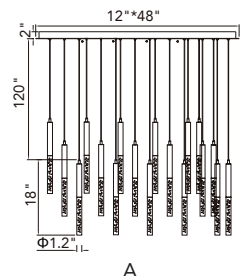

A

No.	Model	Watt	Delivered Lumens	Finish	Acrylic	Dimmable with ELV dimmer(not included) Maximum Cable Length 120" Color Temp 3000K CRI(Ra) >80 Dimming 100%-10% Rated Life 50000 hours
A	1703P48-18-602-RC	32W	1664	Satin Gold	Clear Bubble	
B	1703W26-602	6W	312	Satin Gold	Clear Bubble	
C	1703P48-12-602-RC	45W	2340	Satin Gold	Clear Bubble	
D	1703W5-602	3W	156	Satin Gold	Clear Bubble