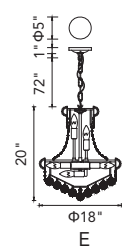

No.	Model	Watt	Bulbs	Finish	Crystal
A	8001P24C	MAX60W	17×E12	Chrome	Clear Crystal
B	8001P28C	MAX60W	18×E12	Chrome	Clear Crystal
C	8001P32C	MAX60W	19×E12	Chrome	Clear Crystal
D	8001P14C	MAX60W	6×E12	Chrome	Clear Crystal
E	8001P18C	MAX60W	8×E12	Chrome	Clear Crystal
F	8001P20C	MAX60W	14×E12	Chrome	Clear Crystal