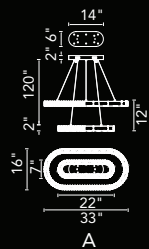

No.	Model	Watt	Delivered Lumens	Finish	Crystal	Dimmable with ELV dimmer(not included) Maximum Cable Length 120" Color Temp 4000K CRI(Ra) > 80 Dimming 100%-10% Rated Life 50000 hours
A	5628P34ST-2O	44W	2288	Stainless Steel	Clear Crystal