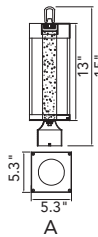

A

No.	Model	Watt	Delivered Lumens	Finish	Crystal		
A	1696PT5-1-101	10W	520	Black	Clear		
B	1696P5-1-101	6W	312	Black	Clear		
C	1696W5-1-101-E	10W	520	Black	Clear	Color Temp	3000K
D	1696W5-1-101-C	6W	312	Black	Clear	CRI(Ra)	>80
E	1696W5-1-101-A	6W	312	Black	Clear	Rated Life	50000 hours

Outdoor