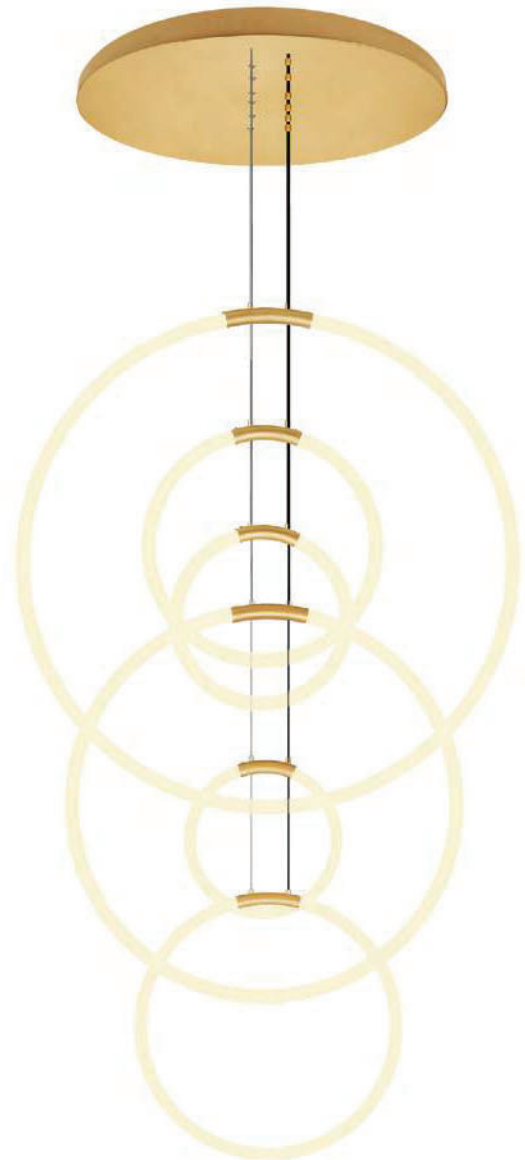

STARBURST

A

B

No.	Model	Watt	Bulbs	Finish	Crystal
A	1178P44-20-601	MAX40W	20xG9	Chrome+Black	Clear
B	1178P22-6-601	MAX40W	6xG9	Chrome+Black	Clear

HOOPS

A 

B 

No.	Model	Watt	Delivered Lumens	Finish	Acrylic	Dimmable with ELV dimmer(not included) Maximum Cable Length 120" Color Temp 3000K CRI(Ra) >80 Dimming 100%-10% Rated Life 50000 hours
A	1273P35-6-101-R	70W	3640	Black 	White	
B	1273P35-6-602-R	70W	3640	Satin Gold 	White	