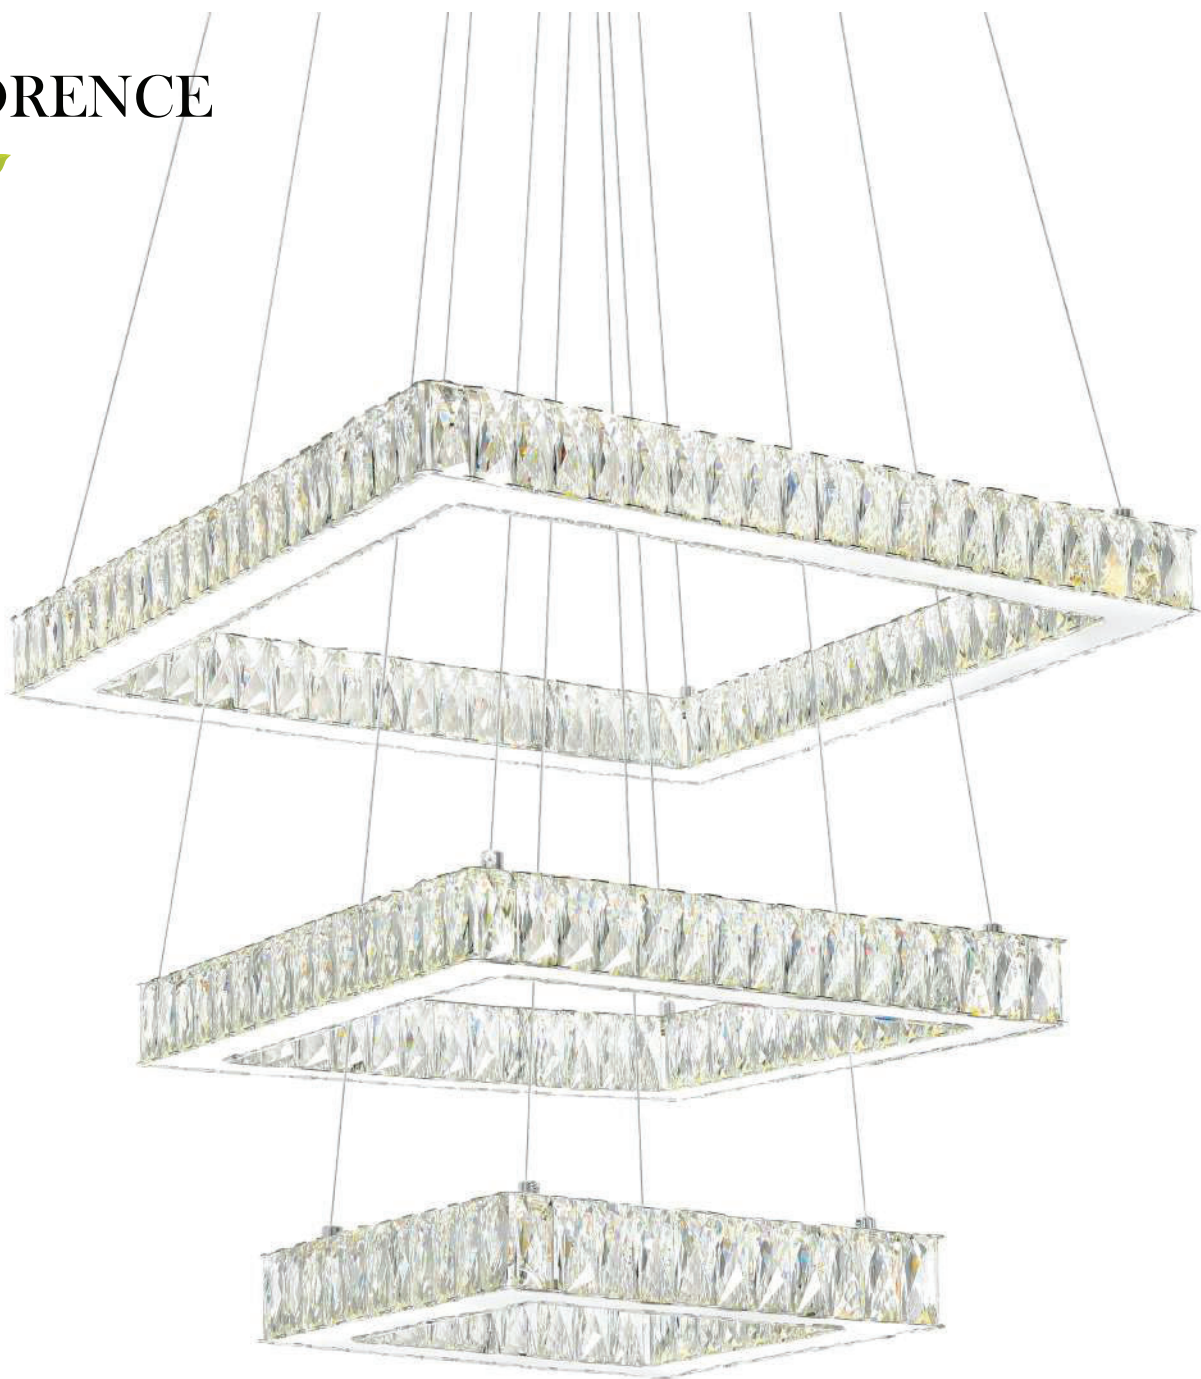

FLORENCE

A 

No.	Model	Watt	Delivered Lumens	Finish	Crystal	Dimmable with ELV dimmer(not included) Maximum Cable Length 120"
A	5635P21ST-3S	60W	3120	Stainless Steel 	Clear Crystal	Color Temp 4000K CRI(Ra) > 80 Dimming 100%-10% Rated Life 50000 hours