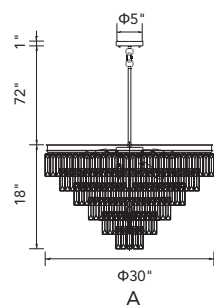

No.	Model	Watt	Bulbs	Finish	Crystal
A	9969P30-15-601	MAX60W	15×E12	Chrome	Clear Crystal