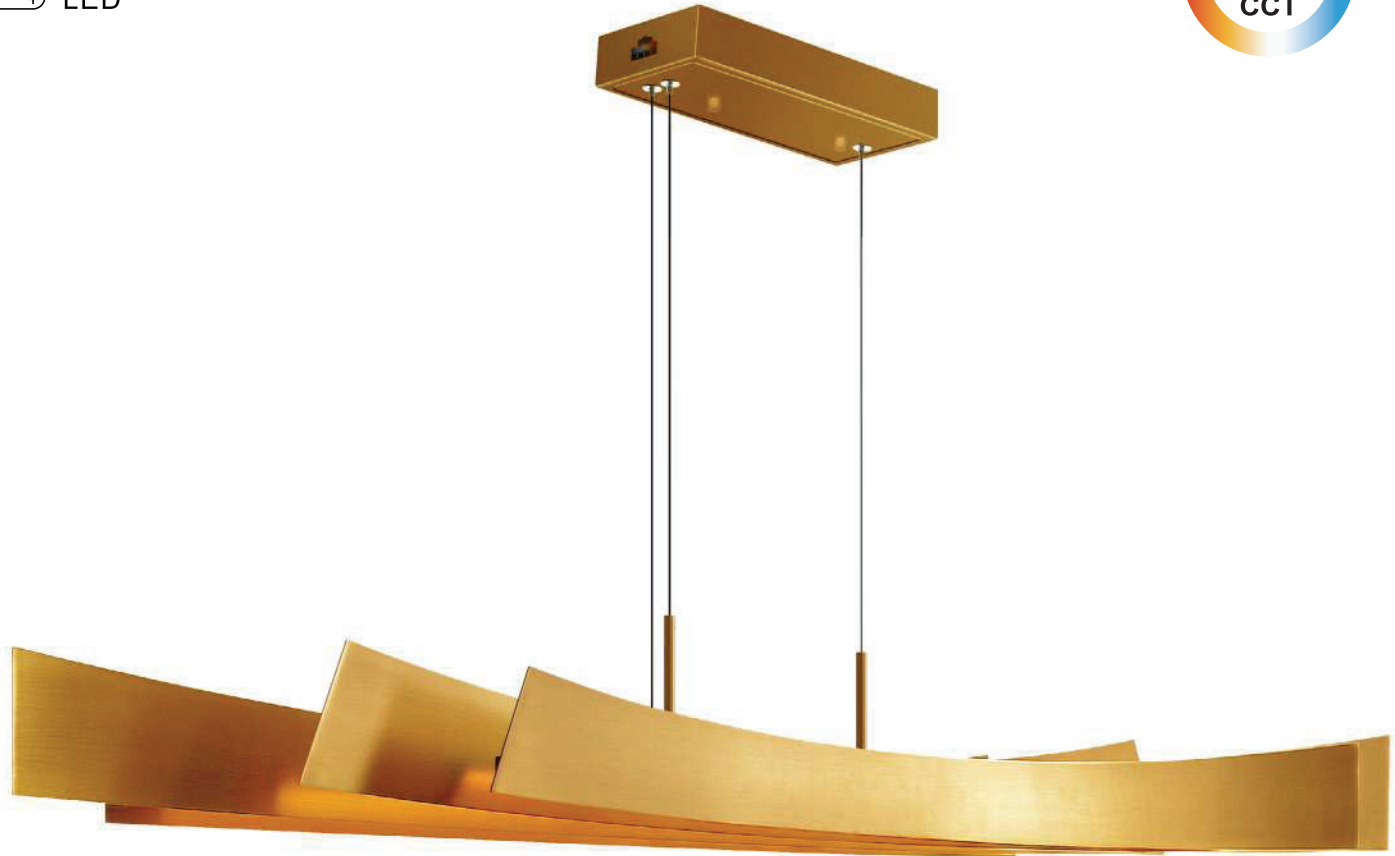

CANDORA

LED 

A 

No.	Model	Watt	Delivered Lumens	Finish	Dimmable with ELV dimmer(not included) Maximum Cable Length 120"
A	1698P72-624	36W	1872	Brass 	CCT 3000,4000,5000K CRI(Ra) >90 Dimming 100%-10% Rated Life 50000 hours