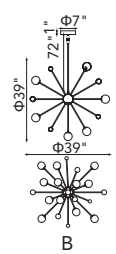

No.	Model	Watt	Finish	Glass	
A	1125P24-11-268	11×LED G9×MAX 7W	Sun Gold	Frosted	Bulbs are not included
B	1125P39-17-268	17×LED G9×MAX 7W	Sun Gold	Frosted