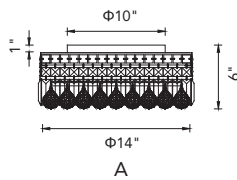

No.	Model	Watt	Bulbs	Finish	Crystal
A	8005C14C-R	MAX60W	4×E12	Chrome	Clear Crystal
B	8005C16C-R	MAX60W	5×E12	Chrome	Clear Crystal