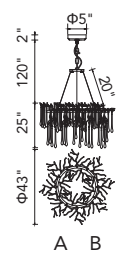

Dimmable with ELV dimmer(not included)
 Maximum Cable Length 120"
 Color Temp 3000K
 CRI(Ra) >90
 Dimming 100%-10%
 Rated Life 50000 hours

A 

ANITA

B 

No.	Model	Watt	Bulbs	Finish	Crystal
A	1094P43-12-101	MAX40W	12×G9	Black 	Clear
B	1094P43-12-620	MAX40W	12×G9	Gold Leaf 	Clear