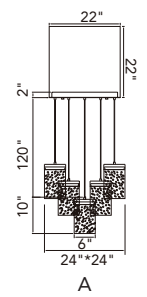

B

A

No.	Model	Watt	Delivered Lumens	Finish	Glass	Dimmable with ELV dimmer(not included) Maximum Cable Length 120" Color Temp 3000K CRI(Ra) >90 Dimming 100%-10% Rated Life 50000 hours
A	1587P24-17-101	190W	9880	Black	Clear	
B	1587P48-14-101-RC	150W	7800	Black	Clear