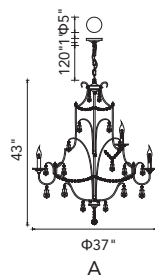

No.	Model	Watt	Bulbs	Finish	Crystal
A	9836P37-12-125	MAX60W	12×E12	Oxidized Bronze	Clear Crystal