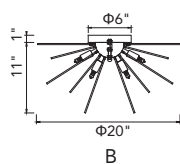

No.	Model	Watt	Bulbs	Finish
A	1034C40-8-101	MAX40	8×G9	Black
B	1034C20-6-101	MAX40	6×G9	Black
C	1034W8-2-101	MAX40	2×G9	Black