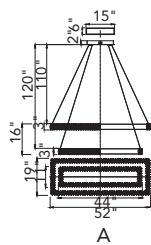

A 

FELICITY

B 

C 

A

B

C

No.	Model	Watt	Delivered Lumens	Finish	Crystal	
A	1084P52-601-RC-2C	150W	7800	Chrome 	Clear Crystal	Dimmable with ELV dimmer(not included) Maximum Cable Length 120" Color Temp 4000K CRI(Ra) >80 Dimming 100%-10% Rated Life 50000 hours
B	1084P52-601-RC-1C	80W	4160	Chrome 	Clear Crystal	
C	1084P44-601-RC-1C	68W	3536	Chrome 	Clear Crystal	