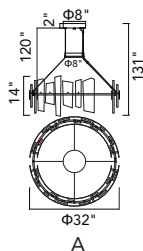

No.	Model	Watt	Delivered Lumens	Finish	Glass	
A	1246P32-101	48W	2496	Black+Satin Gold	Clear	Dimmable with ELV dimmer(not included) Maximum Cable Length 120" Color Temp 3000K CRI(Ra) >90 Dimming 100%-10% Rated Life 50000 hours