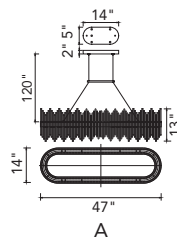

No.	Model	Watt	Delivered Lumens	Finish	Crystal	Dimmable with ELV dimmer(not included) Maximum Cable Length 120" Color Temp 3000K CRI(Ra) >90 Dimming 100%-10% Rated Life 50000 hours
A	1063P47-169-RC	85W	4420	Medallion Gold	Clear Crystal	
B	1063P39-169-RC	65W	3380	Medallion Gold	Clear Crystal