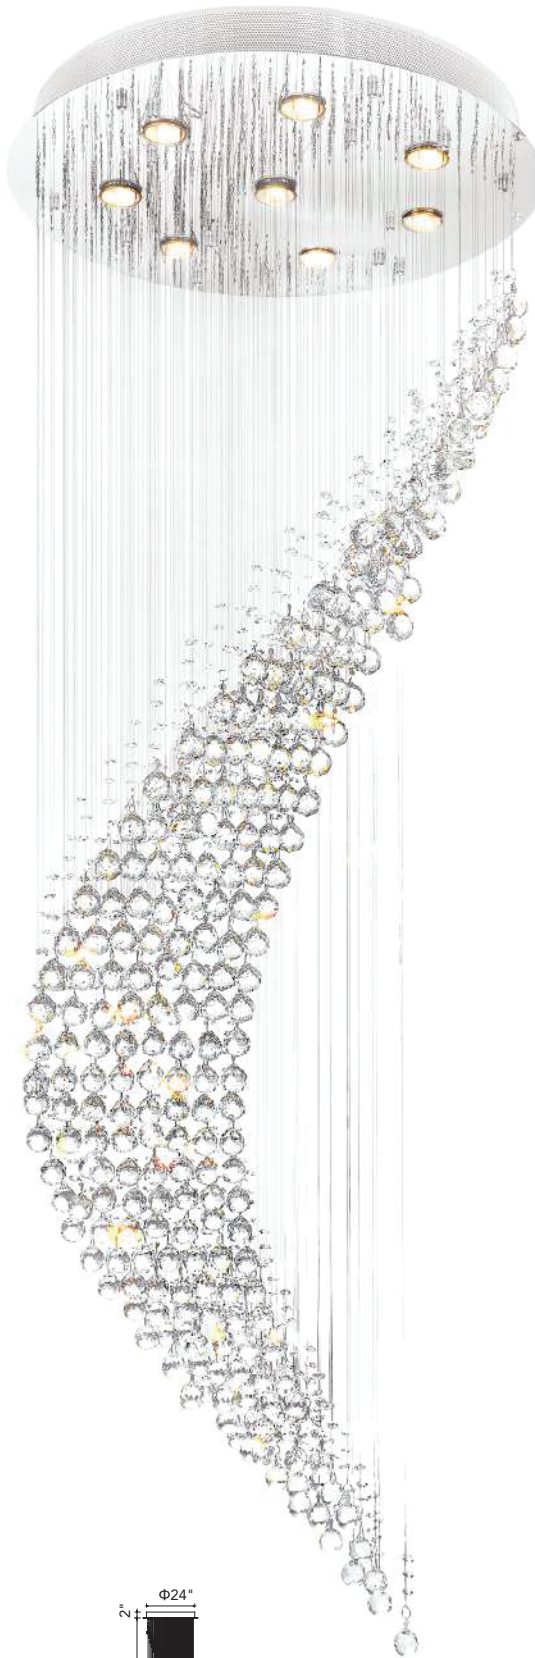

C

No.	Model	Watt	Bulbs	Finish	Crystal
A	6606C20C	MAX35W	6×GU10	Chrome	Clear Crystal
B	6606C24C	MAX35W	9×GU10	Chrome	Clear Crystal
C	6606C32C	MAX35W	12×GU10	Chrome	Clear Crystal

RIBBON

A 

No.	Model	Watt	Bulbs	Finish	Crystal
A	6629C26C	MAX35W	10×GU10	Chrome 	Clear Crystal