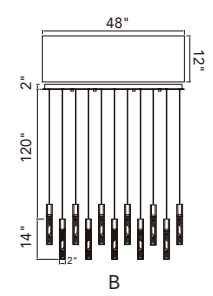

VALIRA

A 

VALIRA

No.	Model	Watt	Delivered Lumens	Finish	Glass	Dimmable with ELV dimmer(not included) Maximum Cable Length 120"
A	1586P48-624	30W	1560	Brass 	Clear	Color Temp 3000K CRI(Ra) >90
B	1586P60-3-624	90W	4680	Brass 	Clear	Dimming 100%-10% Rated Life 50000 hours

GRETA

A 

B 

A

B

No.	Model	Watt	Delivered Lumens	Finish	Glass	Dimmable with ELV dimmer(not included) Maximum Cable Length 120"
A	1589P28-25-624	110W	5720	Brass 	Clear	Color Temp 3000K CRI(Ra) >90
B	1589P48-17-624-RC	70W	3640	Brass 	Clear	Dimming 100%-10% Rated Life 50000 hours