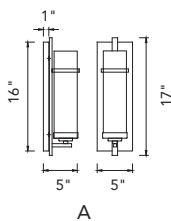

SIERRA

A 

B 

No.	Model	Watt	Bulbs	Finish	Glass
A	9827P14-4-101	MAX60W	4×E12	Black 	Clear
B	9827P11-2-101	MAX60W	2×E12	Black 	Clear

A

B

C

A