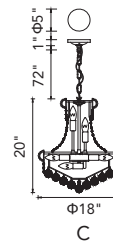

EMPIRE

A 

B 

No.	Model	Watt	Bulbs	Finish	Crystal
A	8001P28G	MAX60W	18×E12	Gold 	Clear Crystal
B	8001P24G	MAX60W	17×E12	Gold 	Clear Crystal

A

C

B

No.	Model	Watt	Bulbs	Finish	Crystal
A	8001P14G	MAX60W	6×E12	Gold	Clear Crystal
B	8001P20G	MAX60W	14×E12	Gold	Clear Crystal
C	8001P18G	MAX60W	8×E12	Gold	Clear Crystal