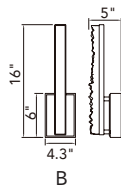

No.	Model	Watt	Delivered Lumens	Finish	Glass	Dimmable with ELV dimmer(not included)	Color Temp	CRI(Ra)	Dimming	Rated Life
A	1588P6-3-101	30W	1560	Black	Clear		3000K	>90	100%-10%	50000 hours
B	1588W5-1-101	10W	520	Black	Clear					
C	1588W24-2-101	20W	1040	Black	Clear					
D	1588W36-3-101	30W	1560	Black	Clear