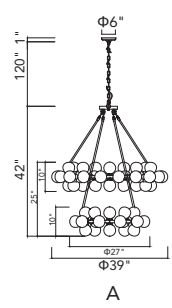

No.	Model	Watt	Finish	Glass	
A	1020P39-70-602	70×LED G9×MAX7W	Satin Gold	Frosted	Bulbs are not included
B	1020P39-45-602	45×LED G9×MAX 7W	Satin Gold	Frosted