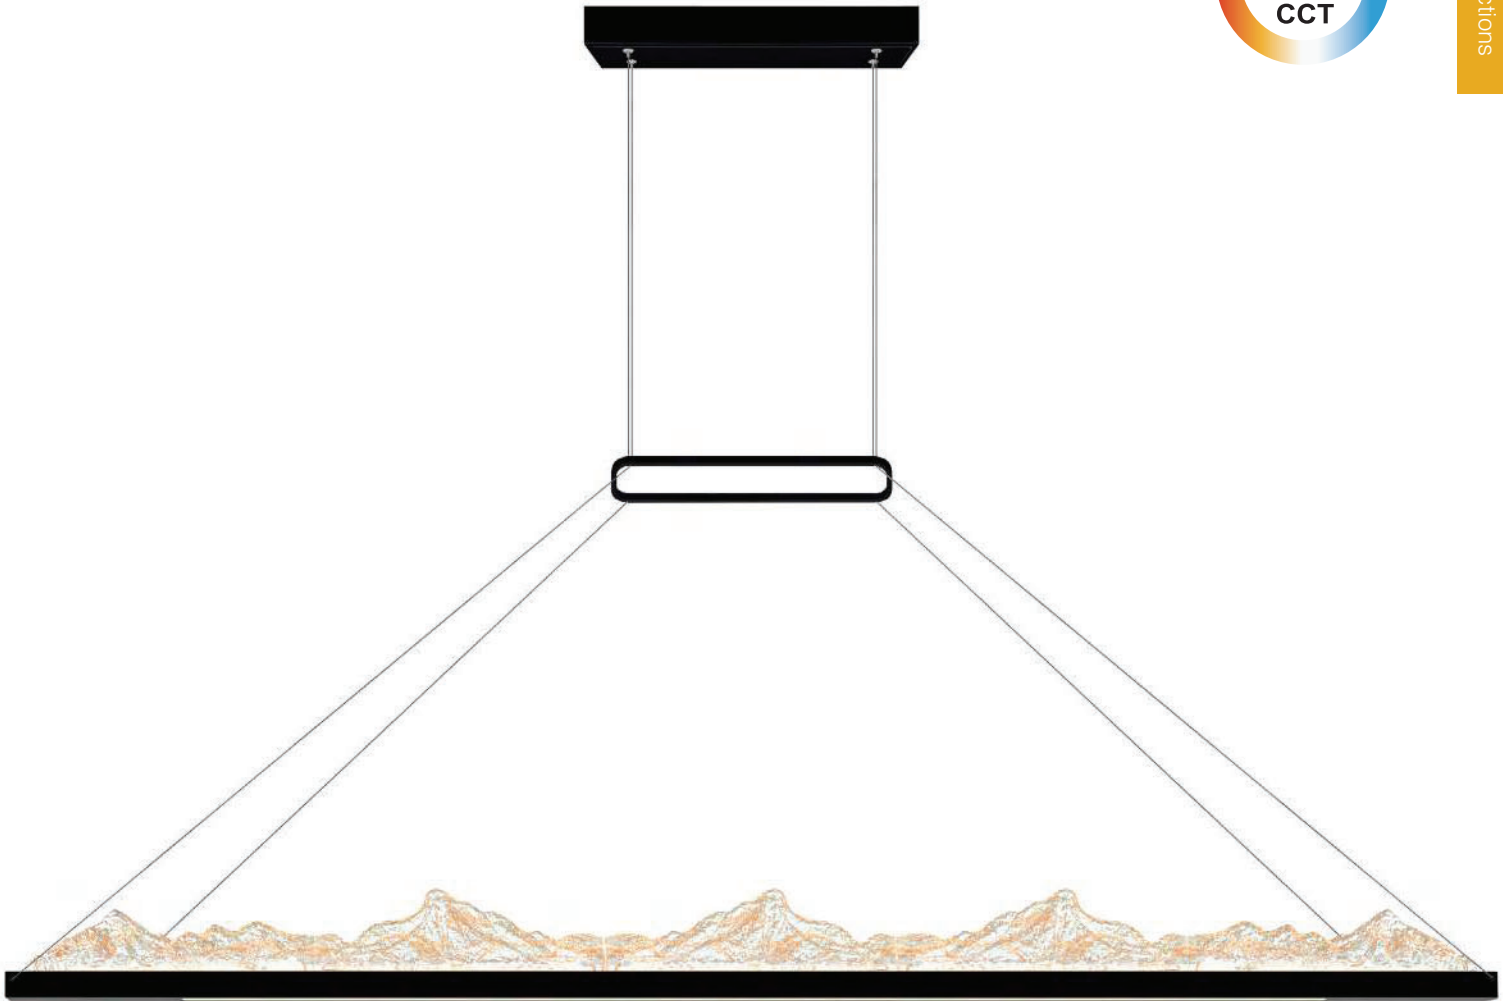

A

No.	Model	Watt	Delivered Lumens	Finish	Polyresin	Dimmable with ELV dimmer(not included)
A	1601P62-101	38W	1976	Black	Clear	CCT 3000,4000,5000K CRI(Ra) >90 Dimming 100%-10% Rated Life 50000 hours