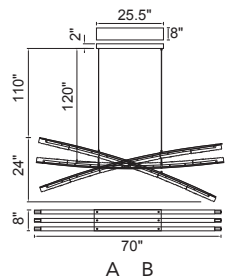

No.	Model	Watt	Delivered Lumens	Finish	Glass	Dimmable with ELV dimmer(not included) Maximum Cable Length 120" Color Temp 3000K CRI(Ra) >90 Dimming 100%-10% Rated Life 50000 hours
A	1710P70-3-624	108W	5616	Brass	Clear	
B	1710P70-3-101	108W	5616	Black	Clear