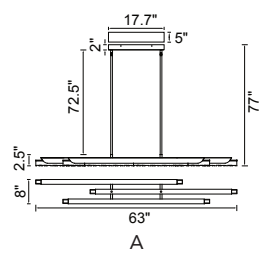

No.	Model	Watt	Delivered Lumens	Finish	Glass	Dimmable with ELV dimmer(not included) Maximum Cable Length 120" Color Temp 3000K CRI(Ra) >90 Dimming 100%-10% Rated Life 50000 hours
A	1586P60-3-101	90W	4680	Black	Clear	
B	1586W36-3-101	30W	1560	Black	Clear	
C	1586P48-101	30W	1560	Black	Clear	
D	1586W5-1-101	10W	520	Black	Clear