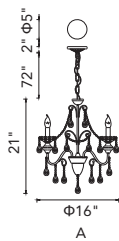

No.	Model	Watt	Bulbs	Finish	Crystal
A	5095P16B-3	MAX60W	3×E12	Black	Black Crystal
B	5095P22B-6	MAX60W	6×E12	Black	Black Crystal