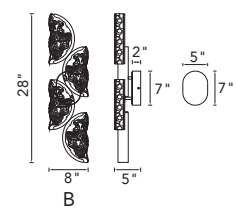

No.	Model	Watt	Delivered Lumens	Finish	
A	1715P8-4-624	24W	1248	Brass	Dimmable with ELV dimmer(not included) Maximum Cable Length 120" CCT 3000,4000,5000K CRI(Ra) >90 Dimming 100%-10% Rated Life 50000 hours
B	1715W8-4-624	24W	1248	Brass