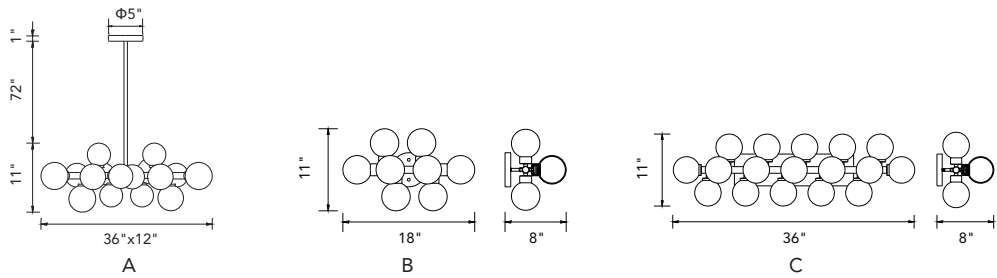

Bulbs are not included

A 

ARYA
 LED

B 

No.	Model	Watt	Finish	Glass	
A	1020P39-70-602	70×LED G9×MAX7W	Satin Gold 	Frosted	Bulbs are not included
B	1020P39-45-602	45×LED G9×MAX 7W	Satin Gold 	Frosted	

A

B

No.	Model	Watt	Finish	Glass	
A	1020P26-25-602	25×LED G9×MAX7W	Satin Gold	Frosted	Bulbs are not included
B	1020P12-8-602	8×LED G9×MAX 7W	Satin Gold	Frosted	