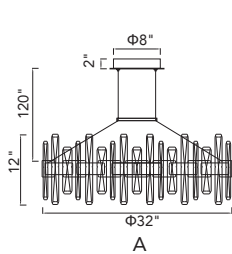

A

No.	Model	Watt	Delivered Lumens	Finish	Crystal	Dimmable with ELV dimmer(not included)
A	1592P32-612	65W	3380	Pearl Black + Titanium Gold	Clear	Maximum Cable Length 120"
B	1592P43-612-RC	75W	3900	Pearl Black + Titanium Gold	Clear	Color Temp 3000K
C	1592P24-612	50W	2600	Pearl Black + Titanium Gold	Clear	CRI(Ra) >90
D	1592P18-612	35W	1820	Pearl Black + Titanium Gold	Clear	Dimming 100%-10%
						Rated Life 50000 hours