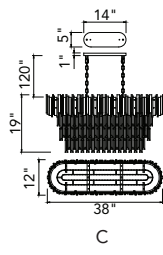

C

No.	Model	Watt	Bulbs	Finish	Crystal
A	1112P16-4-169	MAX60W	4×E12	Medallion Gold	Clear
B	1112P24-7-169	MAX60W	7×E12	Medallion Gold	Clear
C	1112P38-9-169	MAX60W	9×E12	Medallion Gold	Clear
D	1112W8-1-169	MAX60W	1×E12	Medallion Gold	Clear
E	1112W17-3-169	MAX60W	3×E12	Medallion Gold	Clear
F	1112P12-4-169	MAX60W	4×E12	Medallion Gold	Clear