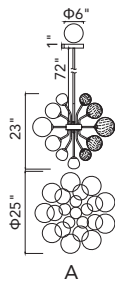

A

No.	Model	Watt	Finish	Glass
A	1205P25-15-601	15×LED G9×MAX 5W	Chrome	Clear+Smoke
B	1205P16-8-601	8×LED G9×MAX 5W	Chrome	Clear+Smoke
C	1205C25-10-601	10×LED G9×MAX 5W	Chrome	Clear+Smoke
D	1205C16-6-601	6×LED G9×MAX 5W	Chrome	Clear+Smoke
E	1205W9-3-601	3×LED G9×MAX 5W	Chrome	Clear+Smoke

Bulbs are not included