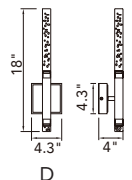

D

No.	Model	Watt	Delivered Lumens	Finish	Acrylic	Dimmable with ELV dimmer(not included) Maximum Cable Length 120" Color Temp 3000K CRI(Ra) >80 Dimming 100%-10% Rated Life 50000 hours
A	1703P48-18-602-RC	32W	1664	Satin Gold	Clear Bubble	
B	1703W26-602	6W	312	Satin Gold	Clear Bubble	
C	1703P48-12-602-RC	45W	2340	Satin Gold	Clear Bubble	
D	1703W5-602	3W	156	Satin Gold	Clear Bubble