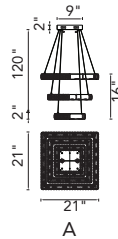

No.	Model	Watt	Delivered Lumens	Finish	Crystal	Dimmable with ELV dimmer(not included) Maximum Cable Length 120"
A	5635P21ST-3S	60W	3120	Stainless Steel	Clear Crystal	Color Temp 4000K CRI(Ra) > 80 Dimming 100%-10% Rated Life 50000 hours