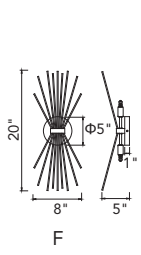

No.	Model	Watt	Bulbs	Finish
A	1034P40-14-620	MAX40W	14×G9	Gold Leaf
B	1034P30-9-620	MAX40W	9×G9	Gold Leaf
C	1034P16-6-620	MAX40W	6×G9	Gold Leaf
D	1034C40-8-620	MAX40W	8×G9	Gold Leaf
E	1034C20-6-620	MAX40W	6×G9	Gold Leaf
F	1034W8-2-620	MAX40W	2×G9	Gold Leaf