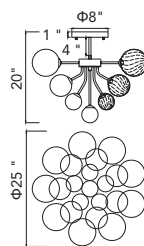

C

No.	Model	Watt	Finish	Glass
A	1205P25-15-601	15×LED G9×MAX 5W	Chrome	Clear+Smoke
B	1205P16-8-601	8×LED G9×MAX 5W	Chrome	Clear+Smoke
C	1205C25-10-601	10×LED G9×MAX 5W	Chrome	Clear+Smoke
D	1205C16-6-601	6×LED G9×MAX 5W	Chrome	Clear+Smoke
E	1205W9-3-601	3×LED G9×MAX 5W	Chrome	Clear+Smoke

Bulbs are not included