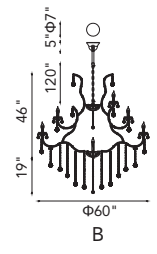

No.	Model	Watt	Bulbs	Finish	Crystal
A	8318P70C-84-A	MAX40W	84×E12	Chrome	Clear Crystal
B	8318P60C-49-A	MAX40W	49×E12	Chrome	Clear Crystal