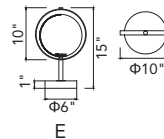

E

No.	Model	Watt	Finish	Glass
A	1153P24-6-169	6×LED G9×MAX 7W	Medallion Gold	Frosted
B	1153W9-1-169	1×LED G9×MAX 7W	Medallion Gold	Frosted
C	1153P10-1-169	1×LED G9×MAX 7W	Medallion Gold	Frosted
D	1153W10-1-169	1×LED G9×MAX 7W	Medallion Gold	Frosted
E	1153T10-1-169	1×LED G9×MAX 7W	Medallion Gold	Frosted
F	1153P16-3-169	3×LED G9×MAX 7W	Medallion Gold	Frosted

Bulbs are not included