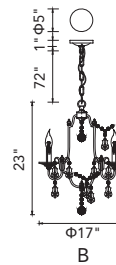

B

No.	Model	Watt	Bulbs	Finish	Crystal
A	9836P28-6-125	MAX60W	6×E12	Oxidized Bronze	Clear Crystal
B	9836P17-4-125	MAX60W	4×E12	Oxidized Bronze	Clear Crystal