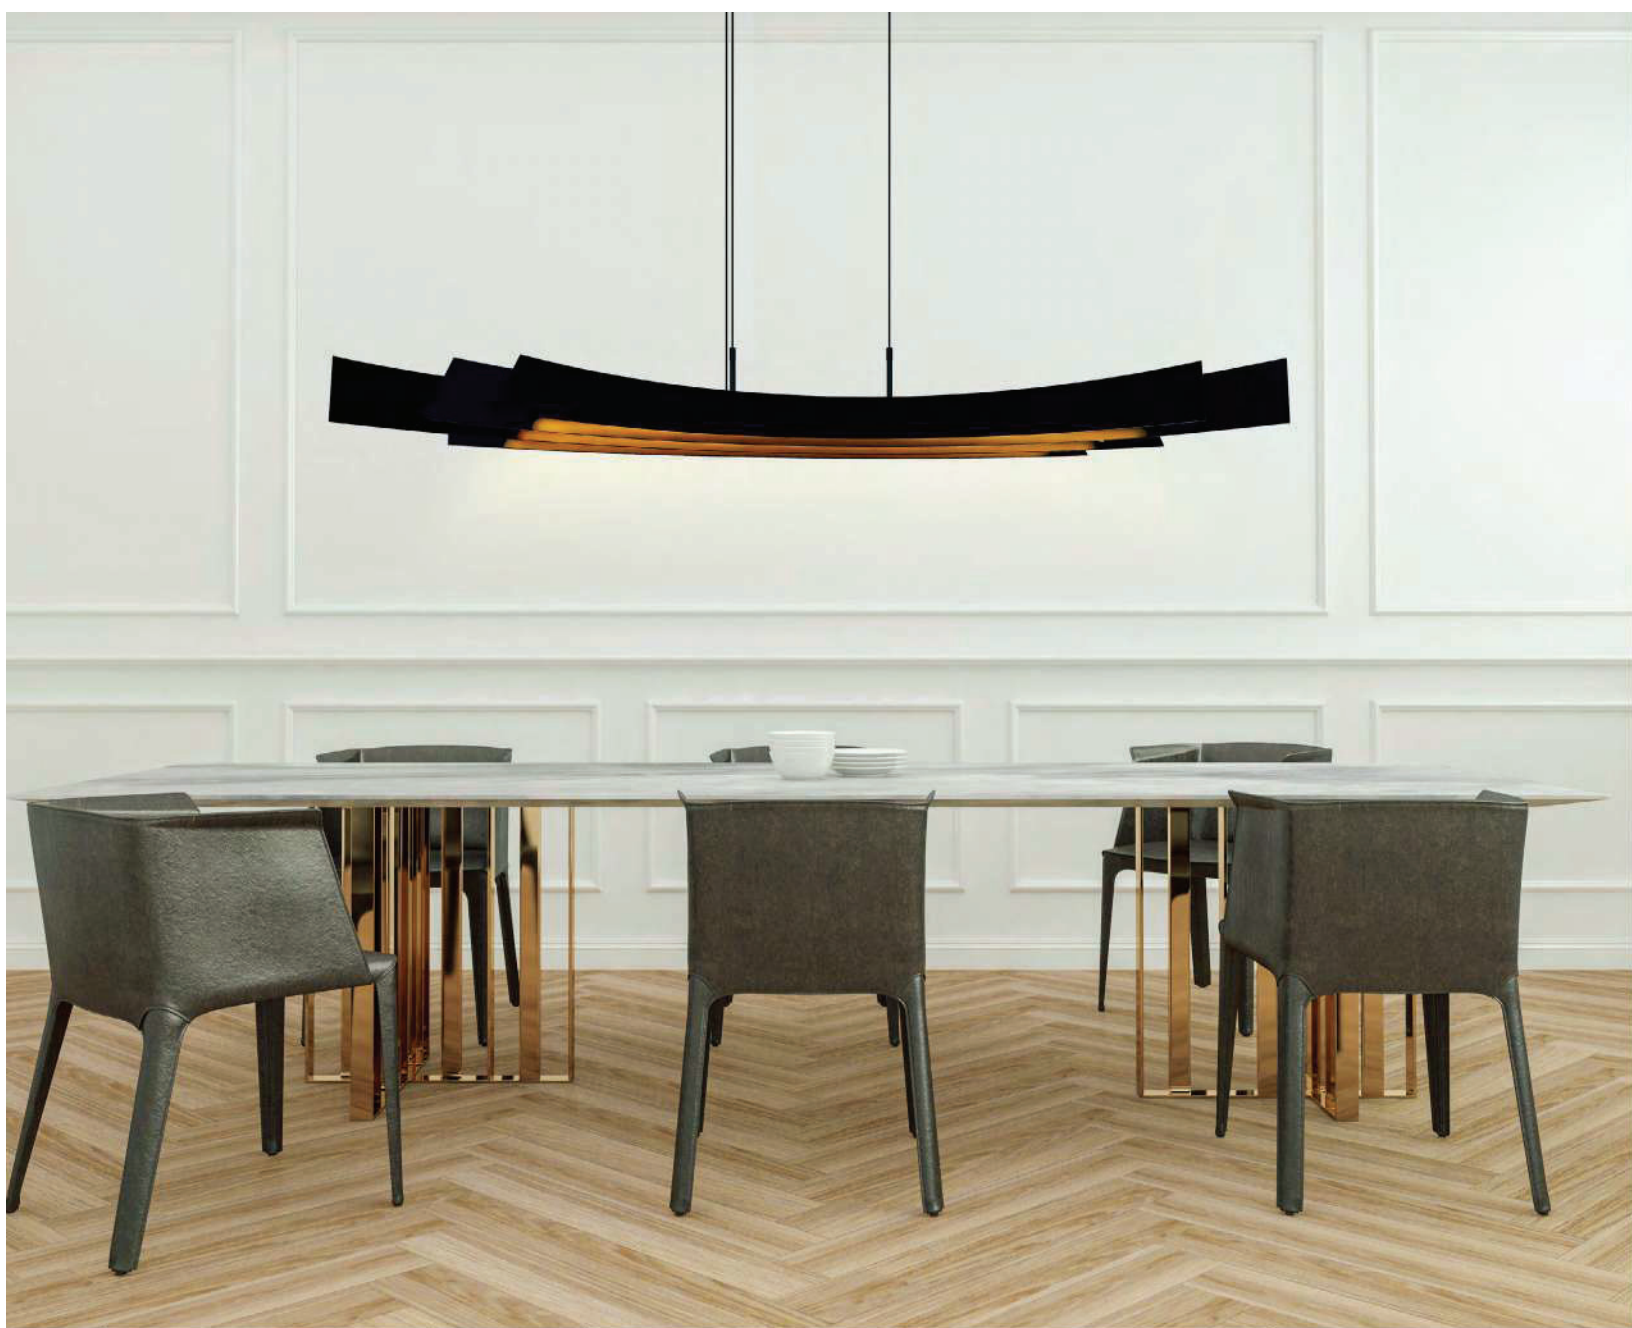

CANDORA

A 

No.	Model	Watt	Delivered Lumens	Finish	Dimmable with ELV dimmer(not included) Maximum Cable Length 120"
A	1698P72-101	36W	1872	Black 	CCT 3000,4000,5000K CRI(Ra) >90 Dimming 100%-10% Rated Life 50000 hours