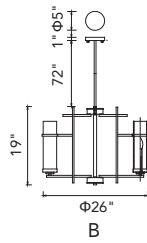

B

No.	Model	Watt	Bulbs	Finish	Glass
A	9827P30-12-101-A	MAX60W	12×E12	Black	Clear
B	9827P26-8-101	MAX60W	8×E12	Black	Clear
C	9827P38-8-RC-101	MAX60W	8×E12	Black	Clear
D	9827P18-6-101	MAX60W	6×E12	Black	Clear