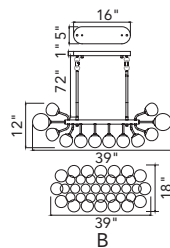

No.	Model	Watt	Finish	Glass	
A	1205P36-27-601	27×LED G9×MAX 5W	Chrome	Clear+Smoke	Bulbs are not included
B	1205P39-27-601	27×LED G9×MAX 5W	Chrome	Clear+Smoke