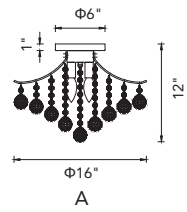

B 

No.	Model	Watt	Bulbs	Finish	Crystal
A	8012P24G	MAX60W	10×E12	Gold 	Clear Crystal
B	8012P20G	MAX60W	8×E12	Gold 	Clear Crystal

A

B

C

No.	Model	Watt	Bulbs	Finish	Crystal
A	8012C16C	MAX60W	4×E12	Chrome	Clear Crystal
B	8012C12C	MAX60W	3×E12	Chrome	Clear Crystal
C	8012C20C	MAX60W	6×E12	Chrome	Clear Crystal