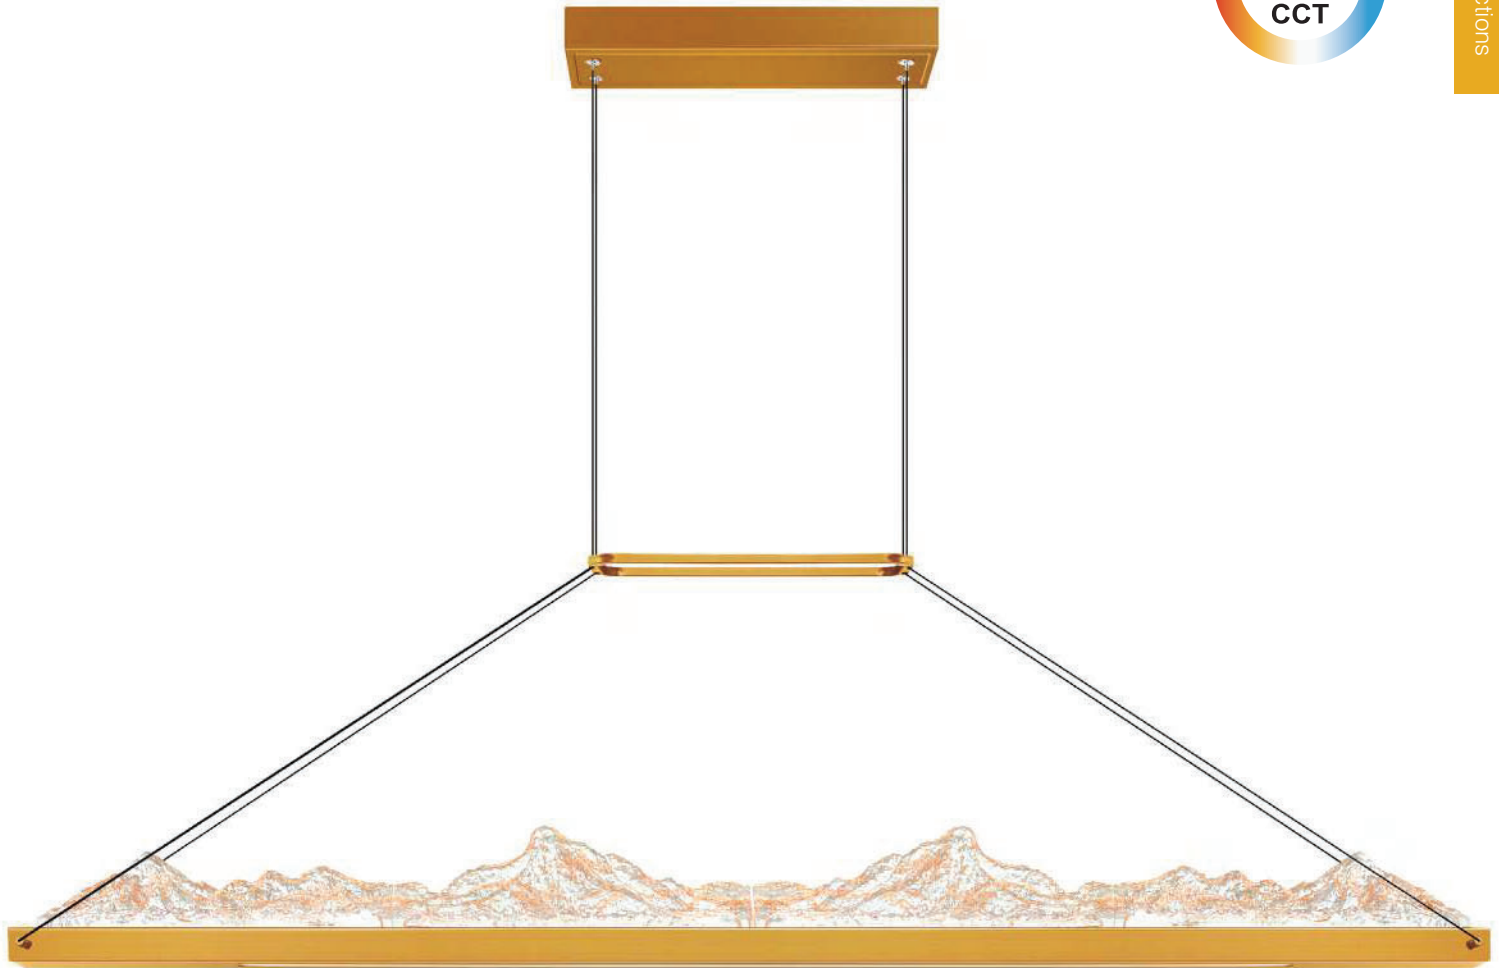

HIMALAYAS

HIMALAYAS

050

A 

No.	Model	Watt	Delivered Lumens	Finish	Polyresin	Dimmable with ELV dimmer(not included) Maximum Cable Length 120" CCT 3000,4000,5000K CRI(Ra) >90 Dimming 100%-10% Rated Life 50000 hours
A	1601P48-624	25W	1300	Brass 	Clear	