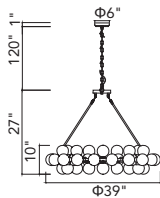

B

No.	Model	Watt	Finish	Glass
A	1020P39-70-101	70×LED G9×MAX 7W	Black	Frosted
B	1020P39-45-101	45×LED G9×MAX 7W	Black	Frosted
C	1020P26-25-101	25×LED G9×MAX 7W	Black	Frosted
D	1020P12-8-101	8×LED G9×MAX 7W	Black	Frosted
E	1020P36-16-101	16×LED G9×MAX 7W	Black	Frosted
F	1020W36-17-101	17×LED G9×MAX 7W	Black	Frosted
G	1020W18-8-101	8×LED G9×MAX 7W	Black	Frosted

Bulbs are not included