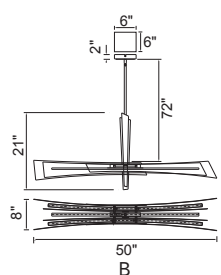

B

No.	Model	Watt	Delivered Lumens	Finish	Dimmable with ELV dimmer(not included)
A	1717P72-624	45W	2340	Brass	CCT 3000,4000,5000K
B	1717P50-624	30W	1560	Brass	CRI(Ra) >90 Dimming 100%-10% Rated Life 50000 hours