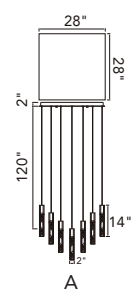

A

No.	Model	Watt	Delivered Lumens	Finish	Glass	Dimmable with ELV dimmer(not included) Maximum Cable Length 120"
A	1589P28-25-624	110W	5720	Brass	Clear	Color Temp 3000K CRI(Ra) >90
B	1589P48-17-624-RC	70W	3640	Brass	Clear	Dimming 100%-10% Rated Life 50000 hours