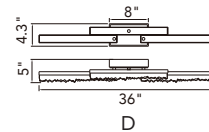

No.	Model	Watt	Delivered Lumens	Finish	Glass	Dimmable with ELV dimmer(not included)	Color Temp	CRI(Ra)	Dimming	Rated Life
A	1588P6-3-101	30W	1560	Black	Clear		3000K	>90	100%-10%	50000 hours
B	1588W5-1-101	10W	520	Black	Clear					
C	1588W24-2-101	20W	1040	Black	Clear					
D	1588W36-3-101	30W	1560	Black	Clear