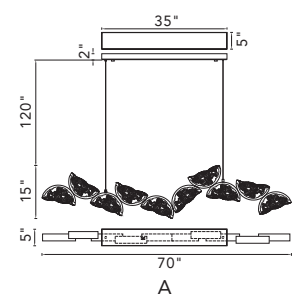

Collections

MOON

MOON

A 

No.	Model	Watt	Delivered Lumens	Finish	Dimmable with ELV dimmer(not included)
A	1715P70-10-624	45W	2340	Brass 	Maximum Cable Length 120" CCT 3000,4000,5000K CRI(Ra) >90 Dimming 100%-10% Rated Life 50000 hours