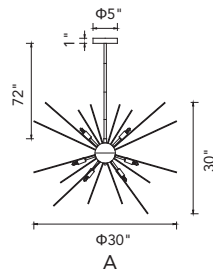

No.	Model	Watt	Bulbs	Finish
A	1034P30-9-101	MAX40	9×G9	Black
B	1034P16-6-101	MAX40	6×G9	Black