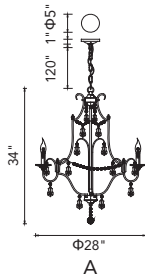

ELECTRA

A 

No.	Model	Watt	Bulbs	Finish	Crystal
A	9836P37-12-125	MAX60W	12×E12	Oxidized Bronze 	Clear Crystal

ELECTRA

A 

B 

No.	Model	Watt	Bulbs	Finish	Crystal
A	9836P28-6-125	MAX60W	6×E12	Oxidized Bronze 	Clear Crystal
B	9836P17-4-125	MAX60W	4×E12	Oxidized Bronze 	Clear Crystal