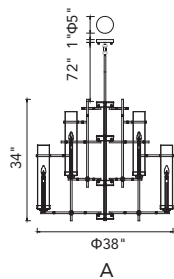

SIERRA

A 

No.	Model	Watt	Bulbs	Finish	Glass
A	9827P38-12-101	MAX60W	12×E12	Black 	Clear

SIERRA

A 

B 

C 

D 