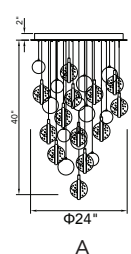

A

No.	Model	Watt	Delivered Lumens	Finish	Crystal	
A	1673P24-13-613	26W	1352	Polished Nickel	Bubbled	Dimmable with ELV dimmer(not included) Color Temp 3000K CRI(Ra) >80 Dimming 100%-10% Rated Life 50000 hours
B	1673P40-9-613-RC	18W	936	Polished Nickel	Bubbled	
C	1673P4-1-613	2W	104	Polished Nickel	Bubbled