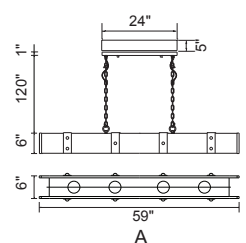

No.	Model	Watt	Bulbs	Finish
A	9748P59-4-101	LED MAX7W	4×GU10	Black
B	9748P42-3-101	LED MAX7W	3×GU10	Black