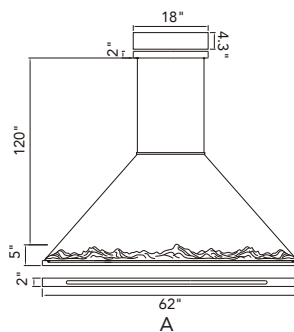

HIMALAYAS

LED 

A 

No.	Model	Watt	Delivered Lumens	Finish	Polyresin	Dimmable with ELV dimmer(not included)
A	1601P62-101	38W	1976	Black 	Clear	CCT 3000,4000,5000K CRI(Ra) >90 Dimming 100%-10% Rated Life 50000 hours