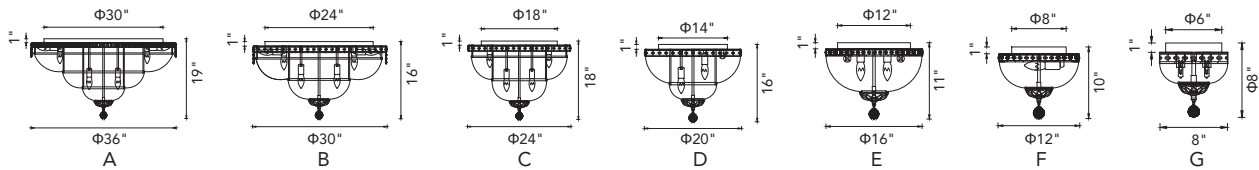

C 

D 

E

F

G

No.	Model	Watt	Bulbs	Finish	Crystal
A	8003C36C	MAX60W	21×E12	Chrome	Clear Crystal
B	8003C30C	MAX60W	16×E12	Chrome	Clear Crystal
C	8003C24C	MAX60W	9×E12	Chrome	Clear Crystal
D	8003C20C	MAX60W	8×E12	Chrome	Clear Crystal
E	8003C16C	MAX60W	5×E12	Chrome	Clear Crystal
F	8003C12C	MAX60W	3×E12	Chrome	Clear Crystal
G	8003C8C	MAX60W	2×E12	Chrome	Clear Crystal