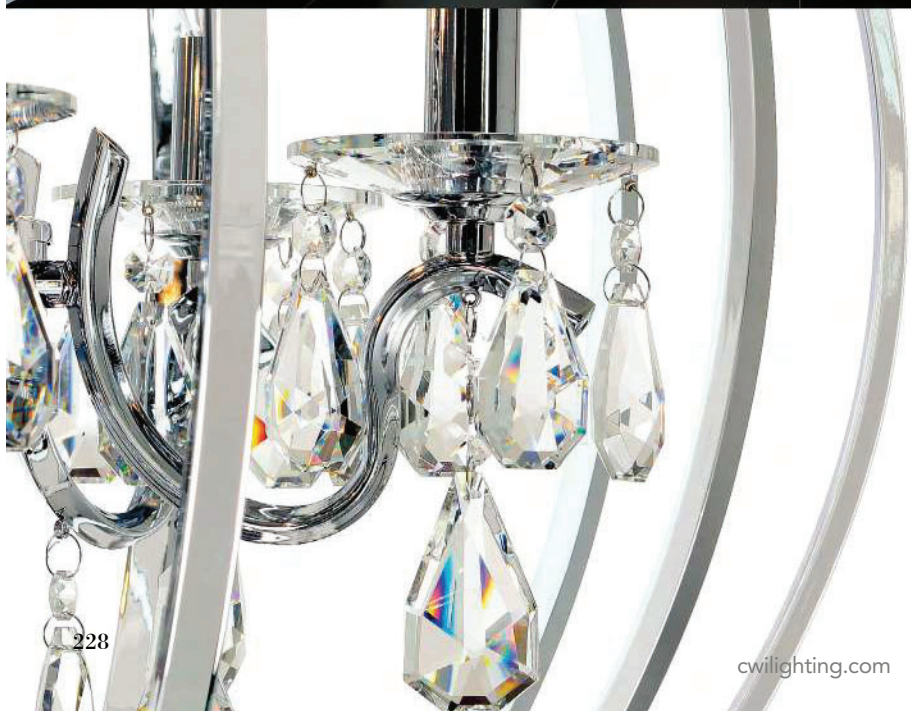

WEISS

A 

B

C

A

B

C

No.	Model	Watt	Bulbs	Finish	Crystal
A	9969P24-12-601	MAX60W	12×E12	Chrome	Clear Crystal
B	9969P8-5-601	MAX40W	5×G9	Chrome	Clear Crystal
C	9969P18-5-601	MAX60W	5×E12	Chrome	Clear Crystal