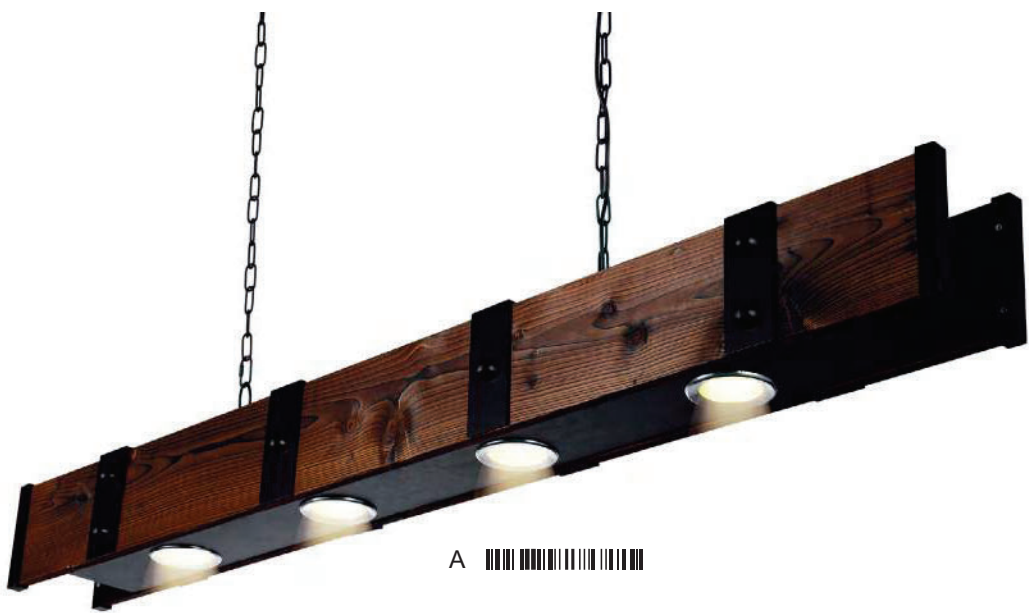

A

No.	Model	Watt	Bulbs	Finish
A	9748P59-4-101	LED MAX7W	4×GU10	Black
B	9748P42-3-101	LED MAX7W	3×GU10	Black