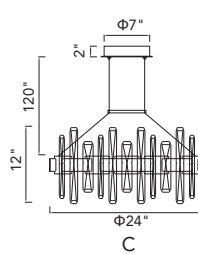

C

No.	Model	Watt	Delivered Lumens	Finish	Crystal	Dimmable with ELV dimmer(not included)
A	1592P32-612	65W	3380	Pearl Black + Titanium Gold	Clear	Maximum Cable Length 120"
B	1592P43-612-RC	75W	3900	Pearl Black + Titanium Gold	Clear	Color Temp 3000K
C	1592P24-612	50W	2600	Pearl Black + Titanium Gold	Clear	CRI(Ra) >90
D	1592P18-612	35W	1820	Pearl Black + Titanium Gold	Clear	Dimming 100%-10%
						Rated Life 50000 hours