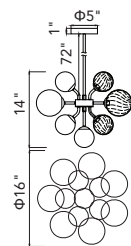

B

No.	Model	Watt	Finish	Glass
A	1205P25-15-601	15×LED G9×MAX 5W	Chrome	Clear+Smoke
B	1205P16-8-601	8×LED G9×MAX 5W	Chrome	Clear+Smoke
C	1205C25-10-601	10×LED G9×MAX 5W	Chrome	Clear+Smoke
D	1205C16-6-601	6×LED G9×MAX 5W	Chrome	Clear+Smoke
E	1205W9-3-601	3×LED G9×MAX 5W	Chrome	Clear+Smoke

Bulbs are not included