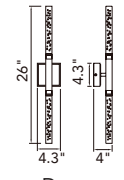

D

No.	Model	Watt	Delivered Lumens	Finish	Acrylic	Dimmable with ELV dimmer(not included) Maximum Cable Length 120" Color Temp 3000K CRI(Ra) >80 Dimming 100%-10% Rated Life 50000 hours
A	1703P32-45-101	90W	4680	Black	Clear Bubble	
B	1703P48-18-101-RC	32W	1664	Black	Clear Bubble	
C	1703W5-101	3W	156	Black	Clear Bubble	
D	1703W26-101	6W	312	Black	Clear Bubble