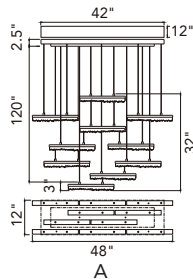

No.	Model	Watt	Delivered Lumens	Finish	Glass	Dimmable with ELV dimmer(not included) Maximum Cable Length 120" Color Temp 3000K CRI(Ra) >90 Dimming 100%-10% Rated Life 50000 hours
A	1588P48-10-101	100W	5200	Black	Clear