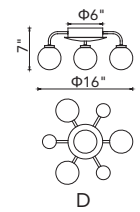

No.	Model	Watt	Finish	Glass
A	1125P16-8-268	8×LED G9×MAX 7W	Sun Gold	Frosted
B	1125W8-1-268	1×LED G9×MAX 7W	Sun Gold	Frosted
C	1125C24-9-268	9×LED G9×MAX 7W	Sun Gold	Frosted
D	1125C16-4-268	4×LED G9×MAX 7W	Sun Gold	Frosted

Bulbs are not included