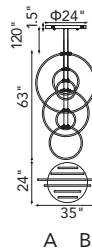

No.	Model	Watt	Delivered Lumens	Finish	Acrylic	Dimmable with ELV dimmer(not included) Maximum Cable Length 120" Color Temp 3000K CRI(Ra) >80 Dimming 100%-10% Rated Life 50000 hours
A	1273P35-6-101-R	70W	3640	Black	White	
B	1273P35-6-602-R	70W	3640	Satin Gold	White