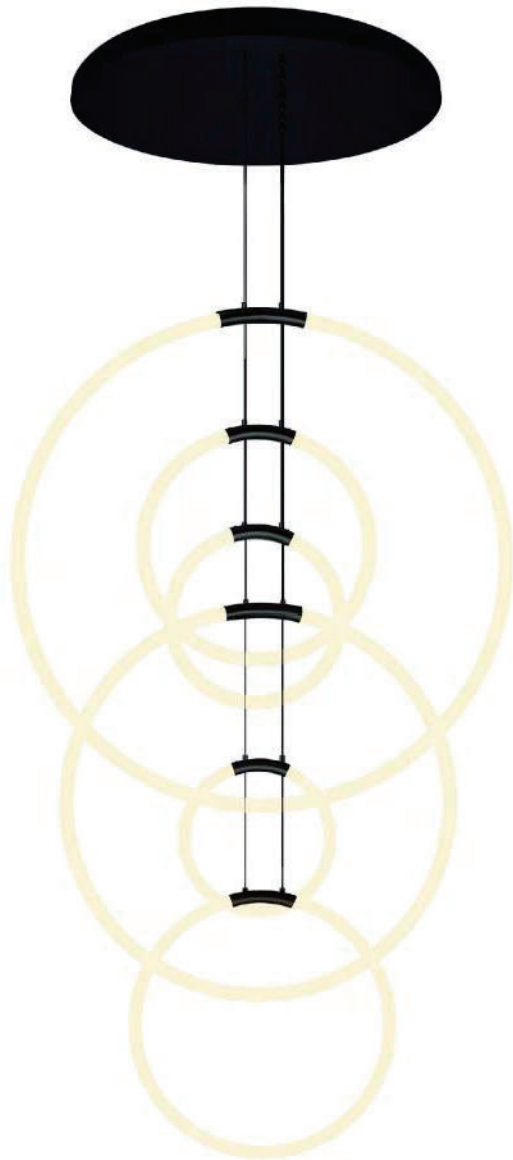

STARBURST

A

B

No.	Model	Watt	Bulbs	Finish	Crystal
A	1178P44-20-601	MAX40W	20xG9	Chrome+Black	Clear
B	1178P22-6-601	MAX40W	6xG9	Chrome+Black	Clear

HOOPS

A 

B 

No.	Model	Watt	Delivered Lumens	Finish	Acrylic	Dimmable with ELV dimmer(not included) Maximum Cable Length 120" Color Temp 3000K CRI(Ra) >80 Dimming 100%-10% Rated Life 50000 hours
A	1273P35-6-101-R	70W	3640	Black 	White	
B	1273P35-6-602-R	70W	3640	Satin Gold 	White	