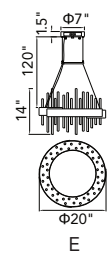

E

No.	Model	Watt	Delivered Lumens	Finish	Crystal
A	1245P26-602	70W	3640	Satin Gold	Clear
B	1245P32-602	85W	4420	Satin Gold	Clear
C	1245W7-1-602	8W	416	Satin Gold	Clear
D	1245P8-602	16W	832	Satin Gold	Clear
E	1245P20-602	50W	2600	Satin Gold	Clear

Dimmable with ELV dimmer(not included)
Maximum Cable Length 120"
Color Temp 3000K
CRI(Ra) >90
Dimming 100%-10%
Rated Life 50000 hours