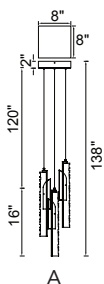

No.	Model	Watt	Delivered Lumens	Finish	Glass	Dimmable with ELV dimmer(not included) Maximum Cable Length 120" Color Temp 3000K CRI(Ra) >90 Dimming 100%-10% Rated Life 50000 hours
A	1586P8-3-624	30W	1560	Brass	Clear	
B	1586P12-5-624	50W	2600	Brass	Clear	
C	1586W5-1-624	10W	520	Brass	Clear	
D	1586W36-3-624	30W	1560	Brass	Clear