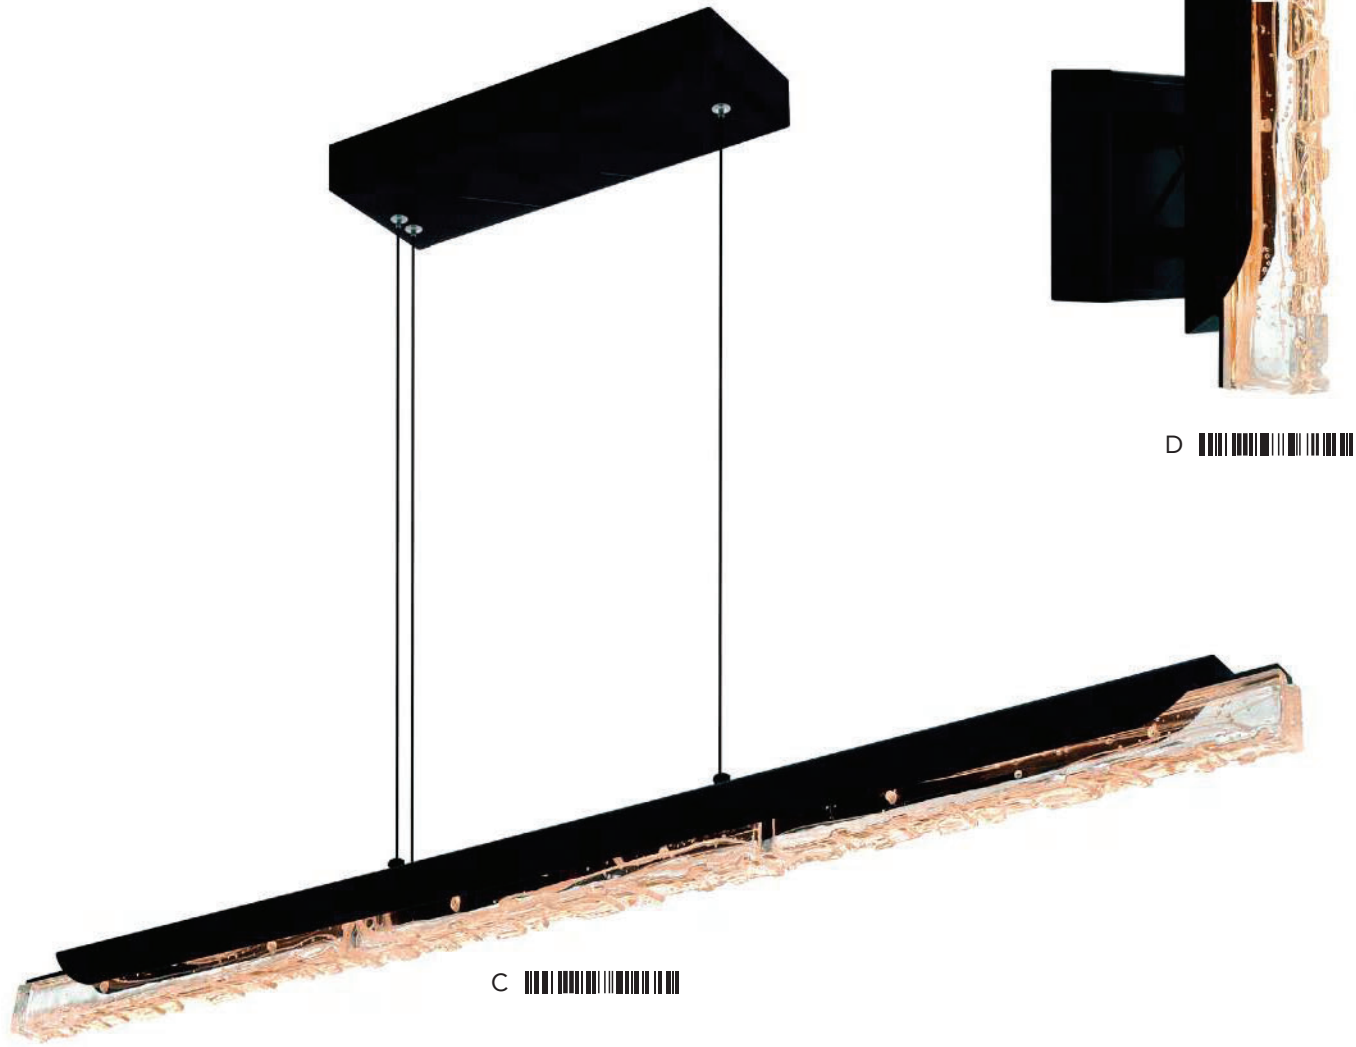

No.	Model	Watt	Delivered Lumens	Finish	Glass	Dimmable with ELV dimmer(not included) Maximum Cable Length 120" Color Temp 3000K CRI(Ra) >90 Dimming 100%-10% Rated Life 50000 hours
A	1586P60-3-101	90W	4680	Black	Clear	
B	1586W36-3-101	30W	1560	Black	Clear	
C	1586P48-101	30W	1560	Black	Clear	
D	1586W5-1-101	10W	520	Black	Clear