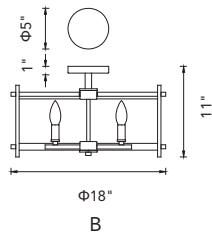

SIERRA

A 

B 

No.	Model	Watt	Bulbs	Finish	Glass
A	9827P14-4-101	MAX60W	4×E12	Black 	Clear
B	9827P11-2-101	MAX60W	2×E12	Black 	Clear

A

B

C

A