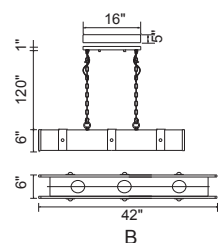

No.	Model	Watt	Bulbs	Finish
A	9748P59-4-101	LED MAX7W	4×GU10	Black
B	9748P42-3-101	LED MAX7W	3×GU10	Black