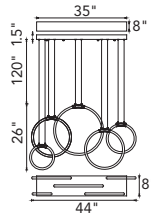

A B

No.	Model	Watt	Delivered Lumens	Finish	Acrylic	Dimmable with ELV dimmer(not included) Maximum Cable Length 120"
A	1273P44-5-602-RC	42W	2184	Satin Gold	White	Color Temp 3000K CRI(Ra) >80
B	1273P44-5-101-RC	42W	2184	Black	White	Dimming 100%-10% Rated Life 50000 hours