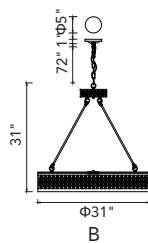

No.	Model	Watt	Bulbs	Finish	Crystal
A	9906P16-6-208	MAX40W	6×G9	Champagne	Clear Crystal
B	9906P31-8-208	MAX40W	8×G9	Champagne	Clear Crystal