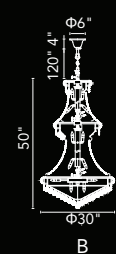

No.	Model	Watt	Bulbs	Finish	Crystal
A	8001P50C	MAX40W	42×E12	Chrome	Clear Crystal
B	8001P30C	MAX60W	32×E12	Chrome	Clear Crystal