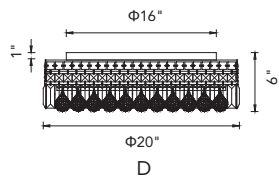

COLOSSEUM

A 

B 

No.	Model	Watt	Bulbs	Finish	Crystal
A	8005C14C-R	MAX60W	4×E12	Chrome 	Clear Crystal
B	8005C16C-R	MAX60W	5×E12	Chrome 	Clear Crystal

A 

B 

No.	Model	Watt	Bulbs	Finish	Crystal
A	8005C12C-R	MAX60W	4×E12	Chrome 	Clear Crystal
B	8005C20C-R	MAX60W	8×E12	Chrome 	Clear Crystal