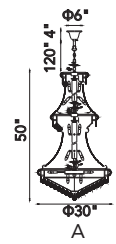

A

No.	Model	Watt	Bulbs	Finish	Crystal
A	8001P30G	MAX60W	32×E12	Gold	Clear Crystal
B	8001P42G	MAX60W	38×E12	Gold	Clear Crystal
C	8001P36G	MAX60W	34×E12	Gold	Clear Crystal