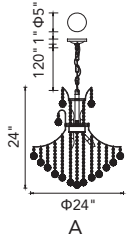

A

No.	Model	Watt	Bulbs	Finish	Crystal
A	8012P24C	MAX60W	10×E12	Chrome	Clear Crystal
B	8012P12C	MAX60W	3×E12	Chrome	Clear Crystal
C	8012P20C	MAX60W	8×E12	Chrome	Clear Crystal