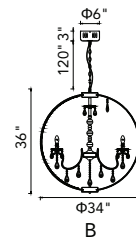

No.	Model	Bulbs	Finish	Crystal	Dimmable with ELV dimmer(not included) Color Temp 3000K,4000K,6000K CRI(Ra) >80 Dimming 100%-10% Rated Life 50000 hours
A	5025P22C-5	5×E12 MAX60W + LED×18W	Chrome	Clear Crystal	
B	5025P34C-8	8×E12 MAX60W + LED×44W	Chrome	Clear Crystal