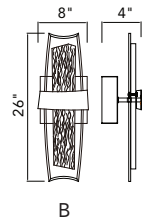

No.	Model	Watt	Delivered Lumens	Finish	Glass	
A	1246P24-101-A	35W	1820	Black+Satin Gold	Clear	Dimmable with ELV dimmer(not included) Maximum Cable Length 120" Color Temp 3000K CRI(Ra) >90 Dimming 100%-10% Rated Life 50000 hours
B	1246W8-101	10W	520	Black+Satin Gold	Clear	
C	1246W5-101	5W	260	Black+Satin Gold	Clear	
D	1246P39-101	38W	1976	Black+Satin Gold	Clear