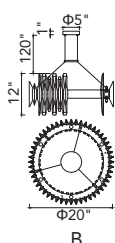

A 

CITYSCAPE

C 

B 

A

B

C

No.	Model	Watt	Bulbs	Finish	Crystal
A	1247P39-24-602	MAX40W	24×G9	Satin Gold 	Clear
B	1247P20-12-602	MAX40W	12×G9	Satin Gold 	Clear
C	1247P28-18-602	MAX40W	18×G9	Satin Gold 	Clear