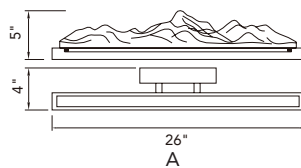

No.	Model	Watt	Delivered Lumens	Finish	Polyresin	Dimmable with ELV dimmer(not included)
A	1601W26-101	18W	936	Black	Clear	CCT 3000,4000,5000K CRI(Ra) >90 Dimming 100%-10% Rated Life 50000 hours
B	1601W36-101	18W	936	Black	Clear