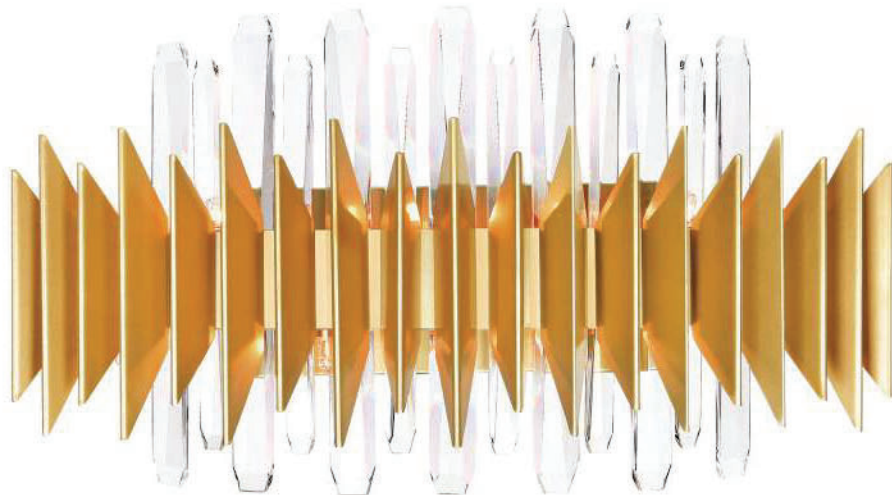

CITYSCAPE

A 

No.	Model	Watt	Bulbs	Finish	Crystal
A	1247P39-20-602-O	MAX40W	20×G9	Satin Gold 	Clear

A 

B 

No.	Model	Watt	Bulbs	Finish	Crystal
A	1247W13-5-602	MAX40W	5×G9	Satin Gold 	Clear
B	1247W24-7-602	MAX40W	7×G9	Satin Gold 	Clear