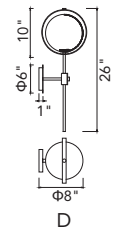

D

No.	Model	Watt	Finish	Glass
A	1153P24-6-169	6×LED G9×MAX 7W	Medallion Gold	Frosted
B	1153W9-1-169	1×LED G9×MAX 7W	Medallion Gold	Frosted
C	1153P10-1-169	1×LED G9×MAX 7W	Medallion Gold	Frosted
D	1153W10-1-169	1×LED G9×MAX 7W	Medallion Gold	Frosted
E	1153T10-1-169	1×LED G9×MAX 7W	Medallion Gold	Frosted
F	1153P16-3-169	3×LED G9×MAX 7W	Medallion Gold	Frosted

Bulbs are not included