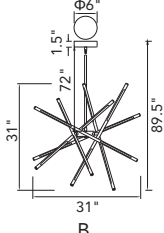

B

No.	Model	Watt	Delivered Lumens	Finish	Acrylic	Dimmable with ELV dimmer(not included)
A	1375P43-6-101	27W	1404	Black	Frosted	Color Temp 3000K CRI(Ra) >80 Dimming 100%-10% Rated Life 50000 hours
B	1375P31-6-101	20W	1040	Black	Frosted	
C	1375W24-1-101	3W	156	Black	Frosted