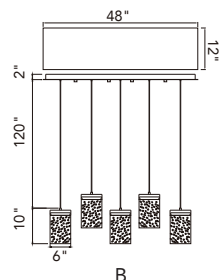

No.	Model	Watt	Delivered Lumens	Finish	Glass	Dimmable with ELV dimmer(not included) Maximum Cable Length 120" Color Temp 3000K CRI(Ra) >90 Dimming 100%-10% Rated Life 50000 hours
A	1587P24-17-624	190W	9880	Brass	Clear	
B	1587P48-14-624-RC	150W	7800	Brass	Clear