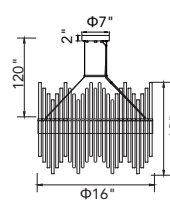

C

No.	Model	Watt	Delivered Lumens	Finish	Crystal	Dimmable with ELV dimmer(not included) Maximum Cable Length 120" Color Temp 3000K CRI(Ra) >90 Dimming 100%-10% Rated Life 50000 hours
A	1063P32-169	70W	3640	Medallion Gold	Clear Crystal	
B	1063P24-169	50W	2600	Medallion Gold	Clear Crystal	
C	1063P16-169	35W	1820	Medallion Gold	Clear Crystal