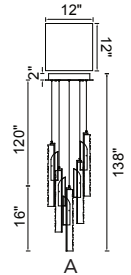

No.	Model	Watt	Delivered Lumens	Finish	Glass	Dimmable with ELV dimmer(not included) Maximum Cable Length 120" CRI(Ra) >90 Dimming 100%-10% Rated Life 50000 hours
A	1586P12-5-101	50W	2600	Black	Clear	
B	1586P8-3-101	30W	1560	Black	Clear