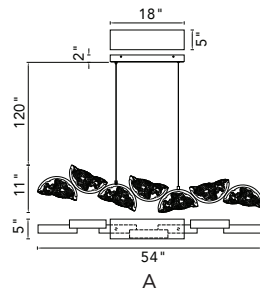

No.	Model	Watt	Delivered Lumens	Finish	
A	1715P54-7-624	36W	1872	Brass	Dimmable with ELV dimmer(not included) Maximum Cable Length 120" CCT 3000,4000,5000K CRI(Ra) >90 Dimming 100%-10% Rated Life 50000 hours