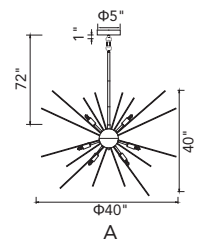

No.	Model	Watt	Bulbs	Finish
A	1034P40-14-101	MAX40	14×G9	Black