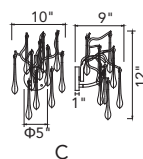

No.	Model	Watt	Bulbs	Finish	Crystal
A	1094P26-12-101	MAX40	12×G9	Black	Clear
B	1094W11-3-101	MAX40	3×G9	Black	Clear
C	1094W10-2-101	MAX40	2×G9	Black	Clear