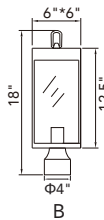

B

No.	Model	Watt	Bulbs	Finish	Glass
A	1695P8-4-101	MAX60	4×E12	Black	Clear
B	1695PT6-1-101	MAX60	1×E26	Black	Clear
C	1695P7-1-101	MAX60	1×E26	Black	Clear
D	1695W8-4-101	MAX60	4×E12	Black	Clear
E	1695W7-1-101	MAX60	1×E26	Black	Clear
F	1695W6-1-101	MAX60	1×E26	Black	Clear

Outdoor