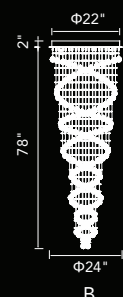

DOUBLE SPIRAL

B

No.	Model	Watt	Bulbs	Finish	Crystal
A	6606C20C	MAX35W	6×GU10	Chrome	Clear Crystal
B	6606C24C	MAX35W	9×GU10	Chrome	Clear Crystal
C	6606C32C	MAX35W	12×GU10	Chrome	Clear Crystal