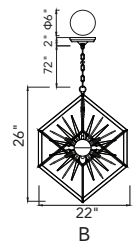

No.	Model	Watt	Bulbs	Finish	Crystal
A	1178P44-20-601	MAX40W	20xG9	Chrome+Black	Clear
B	1178P22-6-601	MAX40W	6xG9	Chrome+Black	Clear