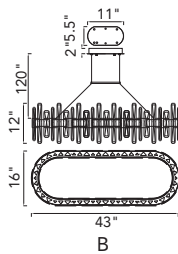

B

No.	Model	Watt	Delivered Lumens	Finish	Crystal	Dimmable with ELV dimmer(not included)
A	1592P32-612	65W	3380	Pearl Black + Titanium Gold	Clear	Maximum Cable Length 120"
B	1592P43-612-RC	75W	3900	Pearl Black + Titanium Gold	Clear	Color Temp 3000K
C	1592P24-612	50W	2600	Pearl Black + Titanium Gold	Clear	CRI(Ra) >90
D	1592P18-612	35W	1820	Pearl Black + Titanium Gold	Clear	Dimming 100%-10%
						Rated Life 50000 hours