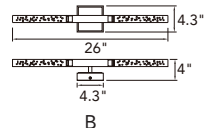

B

No.	Model	Watt	Delivered Lumens	Finish	Acrylic	Dimmable with ELV dimmer(not included) Maximum Cable Length 120" Color Temp 3000K CRI(Ra) >80 Dimming 100%-10% Rated Life 50000 hours
A	1703P48-18-602-RC	32W	1664	Satin Gold	Clear Bubble	
B	1703W26-602	6W	312	Satin Gold	Clear Bubble	
C	1703P48-12-602-RC	45W	2340	Satin Gold	Clear Bubble	
D	1703W5-602	3W	156	Satin Gold	Clear Bubble