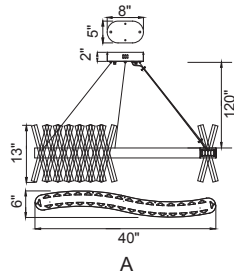

No.	Model	Watt	Delivered Lumens	Finish	Crystal	Dimmable with ELV dimmer(not included) maximum cable length 120"
A	1220P40-601-S	45W	2340	Chrome	Clear	Color Temp 3000K CRI(Ra) >90 Dimming 100%-10% Rated Life 50000 hours