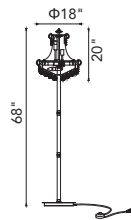

A B

No.	Model	Watt	Bulbs	Finish	Crystal
A	8001F18C	MAX60W	8×E12	Chrome	Clear Crystal
B	8001F18G	MAX60W	8×E12	Gold	Clear Crystal
C	8001T14C	MAX60W	6×E12	Chrome	Clear Crystal