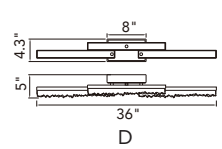

No.	Model	Watt	Delivered Lumens	Finish	Glass	Dimmable with ELV dimmer(not included)	
A	1588P6-3-624	30W	1560	Brass	Clear	Color Temp	3000K
B	1588W5-1-624	10W	520	Brass	Clear	CRI(Ra)	>90
C	1588W24-2-624	20W	1040	Brass	Clear	Dimming	100%-10%
D	1588W36-3-624	30W	1560	Brass	Clear	Rated Life	50000 hours