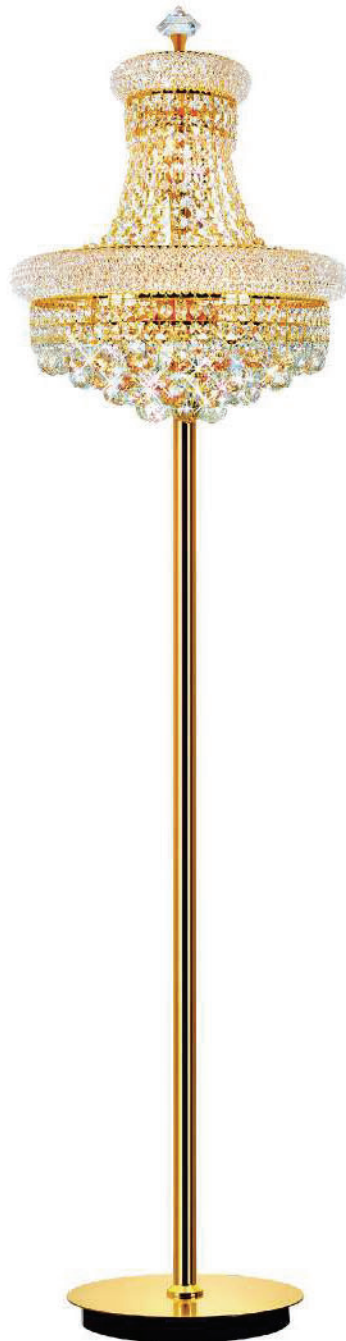

B

No.	Model	Watt	Bulbs	Finish	Crystal
A	8001F18C	MAX60W	8×E12	Chrome	Clear Crystal
B	8001F18G	MAX60W	8×E12	Gold	Clear Crystal
C	8001T14C	MAX60W	6×E12	Chrome	Clear Crystal