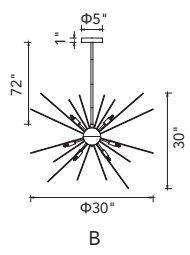

No.	Model	Watt	Bulbs	Finish
A	1034P40-14-620	MAX40W	14×G9	Gold Leaf
B	1034P30-9-620	MAX40W	9×G9	Gold Leaf
C	1034P16-6-620	MAX40W	6×G9	Gold Leaf
D	1034C40-8-620	MAX40W	8×G9	Gold Leaf
E	1034C20-6-620	MAX40W	6×G9	Gold Leaf
F	1034W8-2-620	MAX40W	2×G9	Gold Leaf