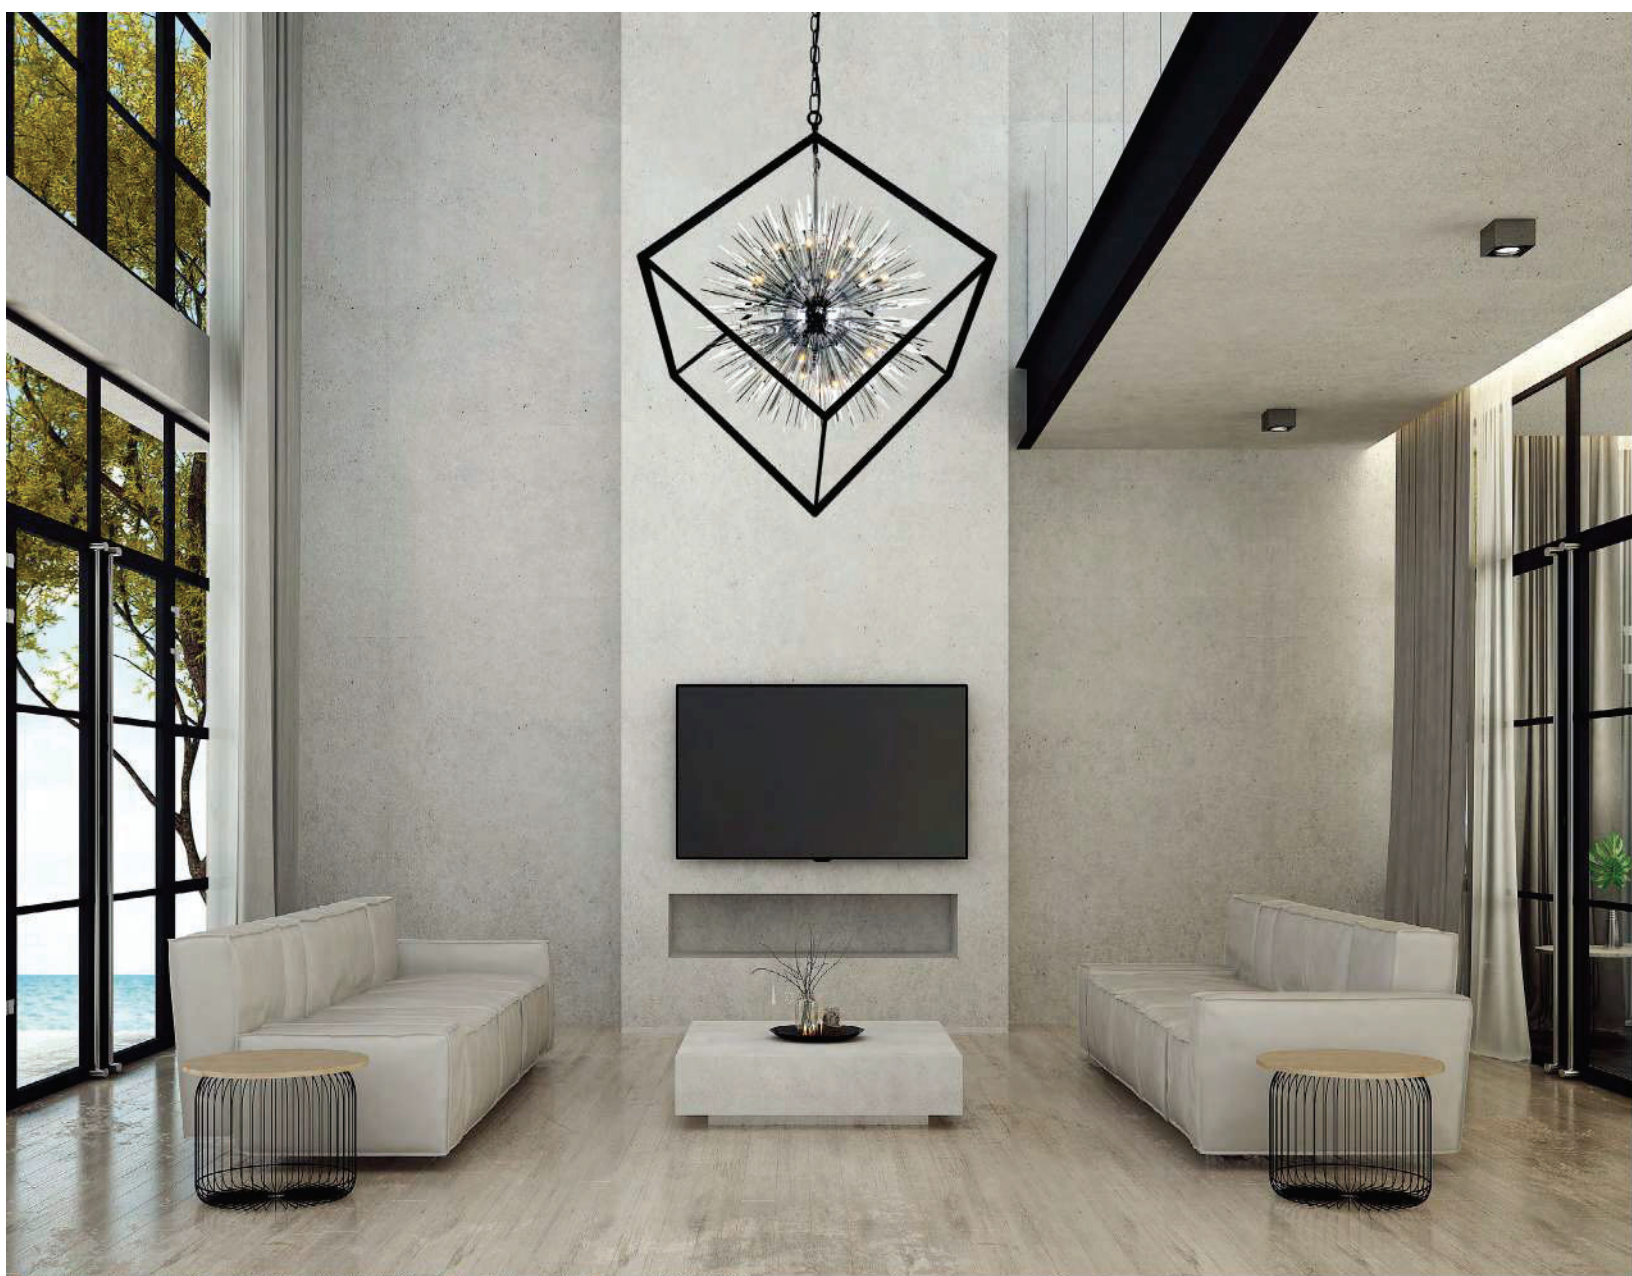

ANDES

A 

B 

No.	Model	Watt	Delivered Lumens	Finish	Acrylic	Dimmable with ELV dimmer(not included)
A	1103P40-6-602	30W	1560	Satin Gold 	Frosted	Color Temp 3000K CRI(Ra) >80 Dimming 100%-10%
B	1103P5-1-602	5W	260	Satin Gold 	Frosted	Rated Life 50000 hours