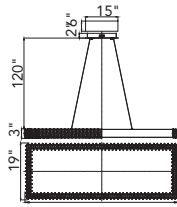

A 

FELICITY

B 

C 

A

B

C

No.	Model	Watt	Delivered Lumens	Finish	Crystal	
A	1084P52-601-RC-2C	150W	7800	Chrome 	Clear Crystal	Dimmable with ELV dimmer(not included) Maximum Cable Length 120" Color Temp 4000K CRI(Ra) >80 Dimming 100%-10% Rated Life 50000 hours
B	1084P52-601-RC-1C	80W	4160	Chrome 	Clear Crystal	
C	1084P44-601-RC-1C	68W	3536	Chrome 	Clear Crystal	