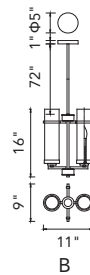

No.	Model	Watt	Bulbs	Finish	Glass
A	9827P14-4-101	MAX60W	4×E12	Black	Clear
B	9827P11-2-101	MAX60W	2×E12	Black	Clear