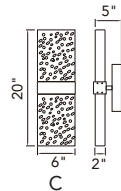

No.	Model	Watt	Delivered Lumens	Finish	Glass	Dimmable with ELV dimmer(not included) Maximum Cable Length 120" Color Temp 3000K CRI(Ra) >90 Dimming 100%-10% Rated Life 50000 hours
A	1587P12-5-101	55W	2860	Black	Clear	
B	1587P6-1-101	10W	520	Black	Clear	
C	1587W20-2-101	20W	1040	Black	Clear