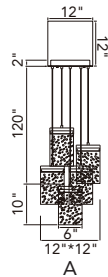

LAVA

A 

B

C

No.	Model	Watt	Delivered Lumens	Finish	Glass	Dimmable with ELV dimmer(not included) Maximum Cable Length 120" Color Temp 3000K CRI(Ra) >90 Dimming 100%-10% Rated Life 50000 hours
A	1587P12-5-624	55W	2860	Brass	Clear	
B	1587P6-1-624	10W	520	Brass	Clear	
C	1587W20-2-624	20W	1040	Brass	Clear	