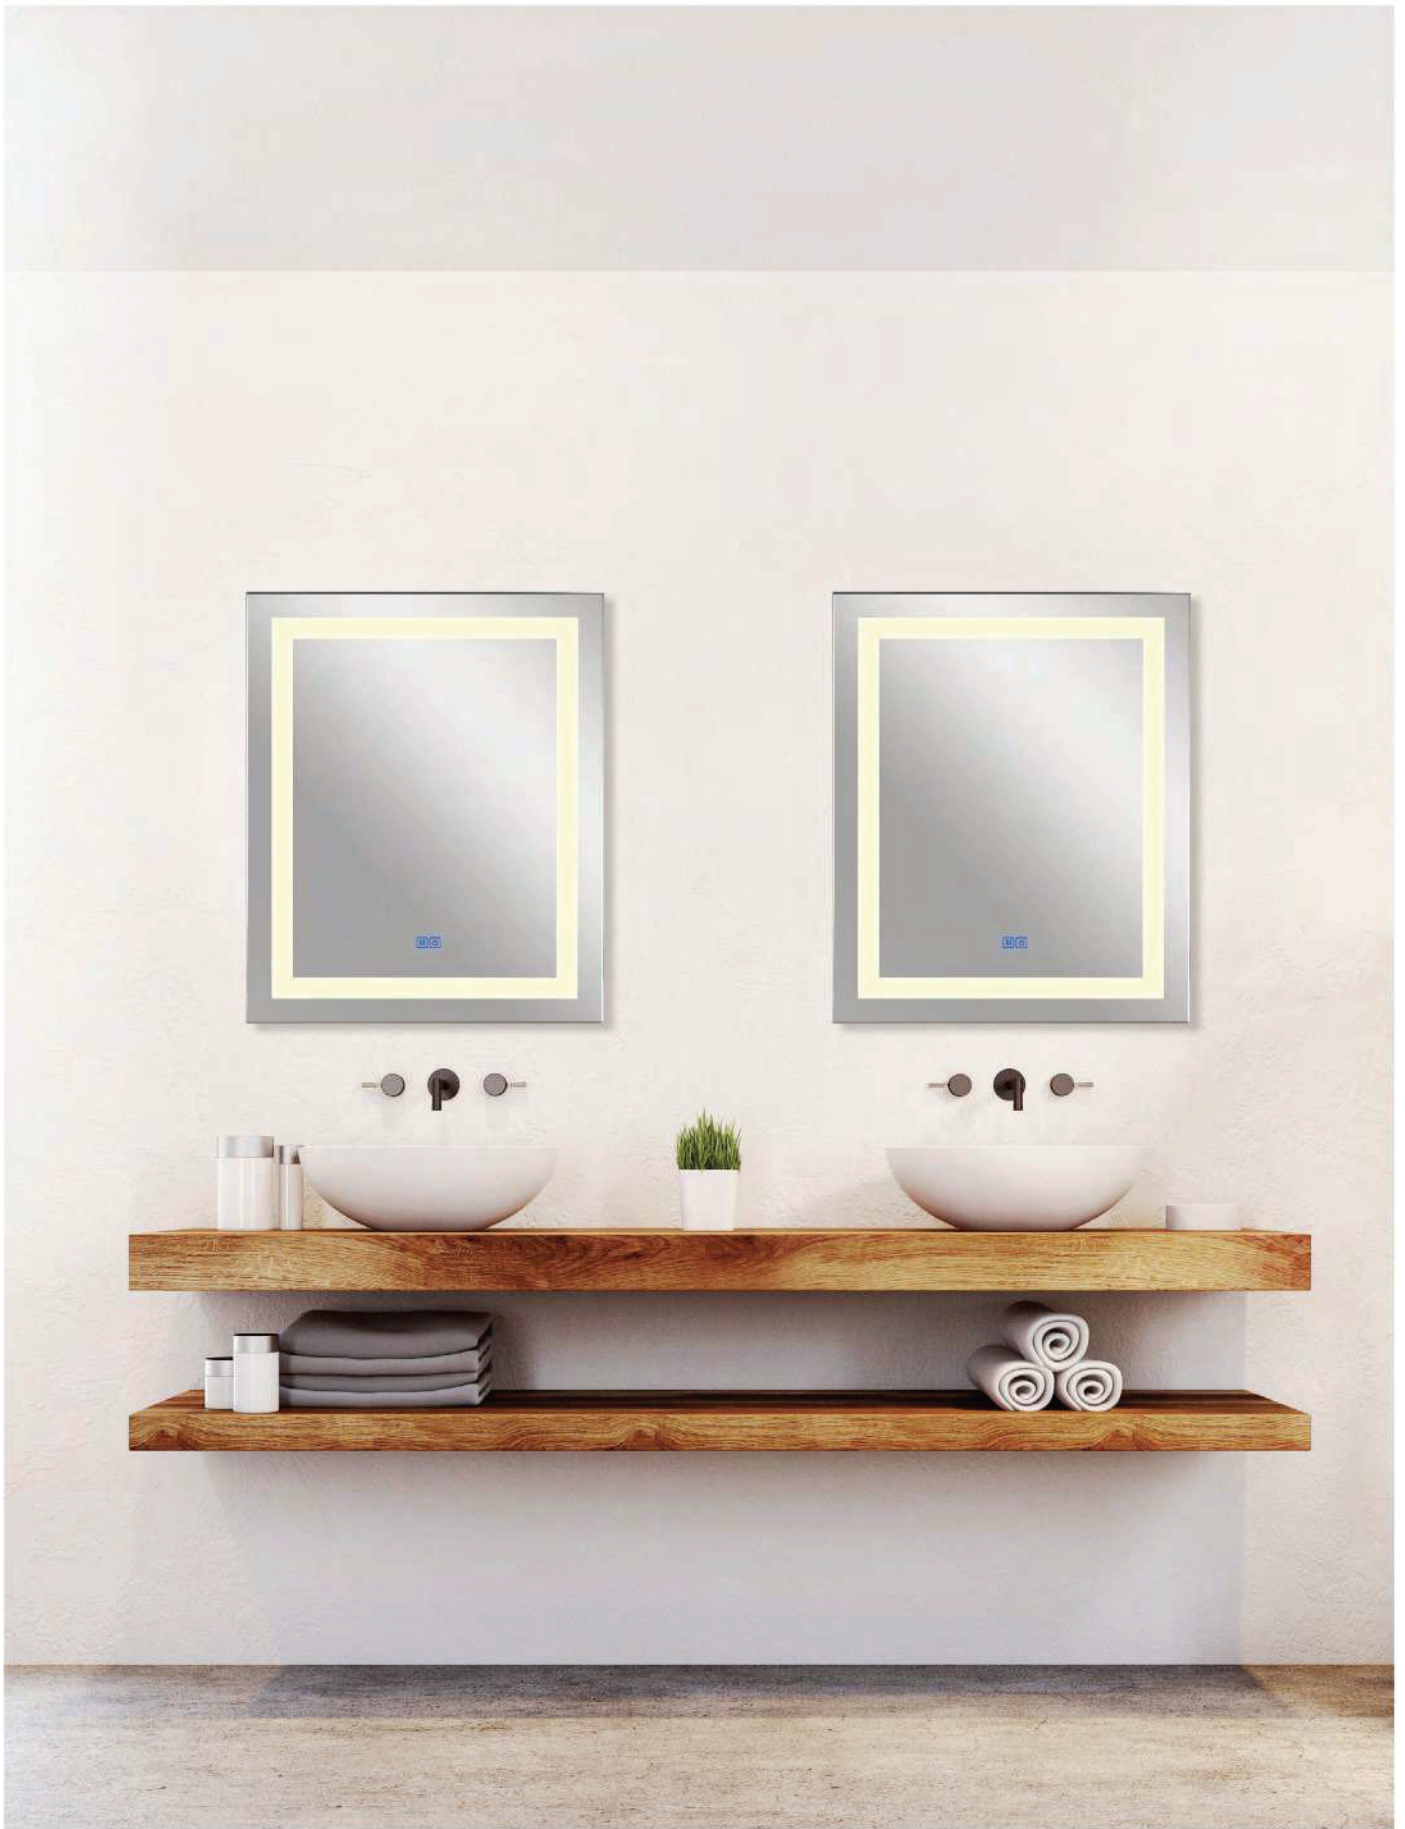

1233W36-36

Size: 36" x 36"

Mirror Light Bathroom Technology

ABIGAIL

Key Features:

1. 5mm environmental silver mirror, copper free, regular frosting
2. Metal chassis+electric box
3. Built-in UL LED driver
4. Touch sensor Switch
5. CRI>80
6. Delivered Lumens: 988 lm
7. Wattage: 19W
8. Color Temp: 3000K, 4000K, 6000K
9. ETL certified, 3 year warranty

1233W40-36

Size: 40" x 36"

Mirror Light Bathroom Technology

ABIGAIL

Key Features:

1. 5mm environmental silver mirror, copper free, regular frosting
2. Metal chassis+electric box
3. Built-in UL LED driver
4. Touch sensor Switch
5. CRI>80
6. Delivered Lumens: 1300 lm
7. Wattage: 25W
8. Color Temp: 3000K, 4000K, 6000K
9. ETL certified, 3 year warranty

1233W30-49

Size: 30" x 49"

Mirror Light Bathroom Technology

ABRIL

Key Features:

1. 5mm environmental silver mirror, copper free, regular frosting
2. Metal chassis+electric box
3. Built-in UL LED driver
4. Touch sensor Switch
5. CRI>80
6. Delivered Lumens: 1092 lm
7. Wattage: 21W
8. Color Temp: 3000K, 4000K, 6000K
9. ETL certified, 3 year warranty