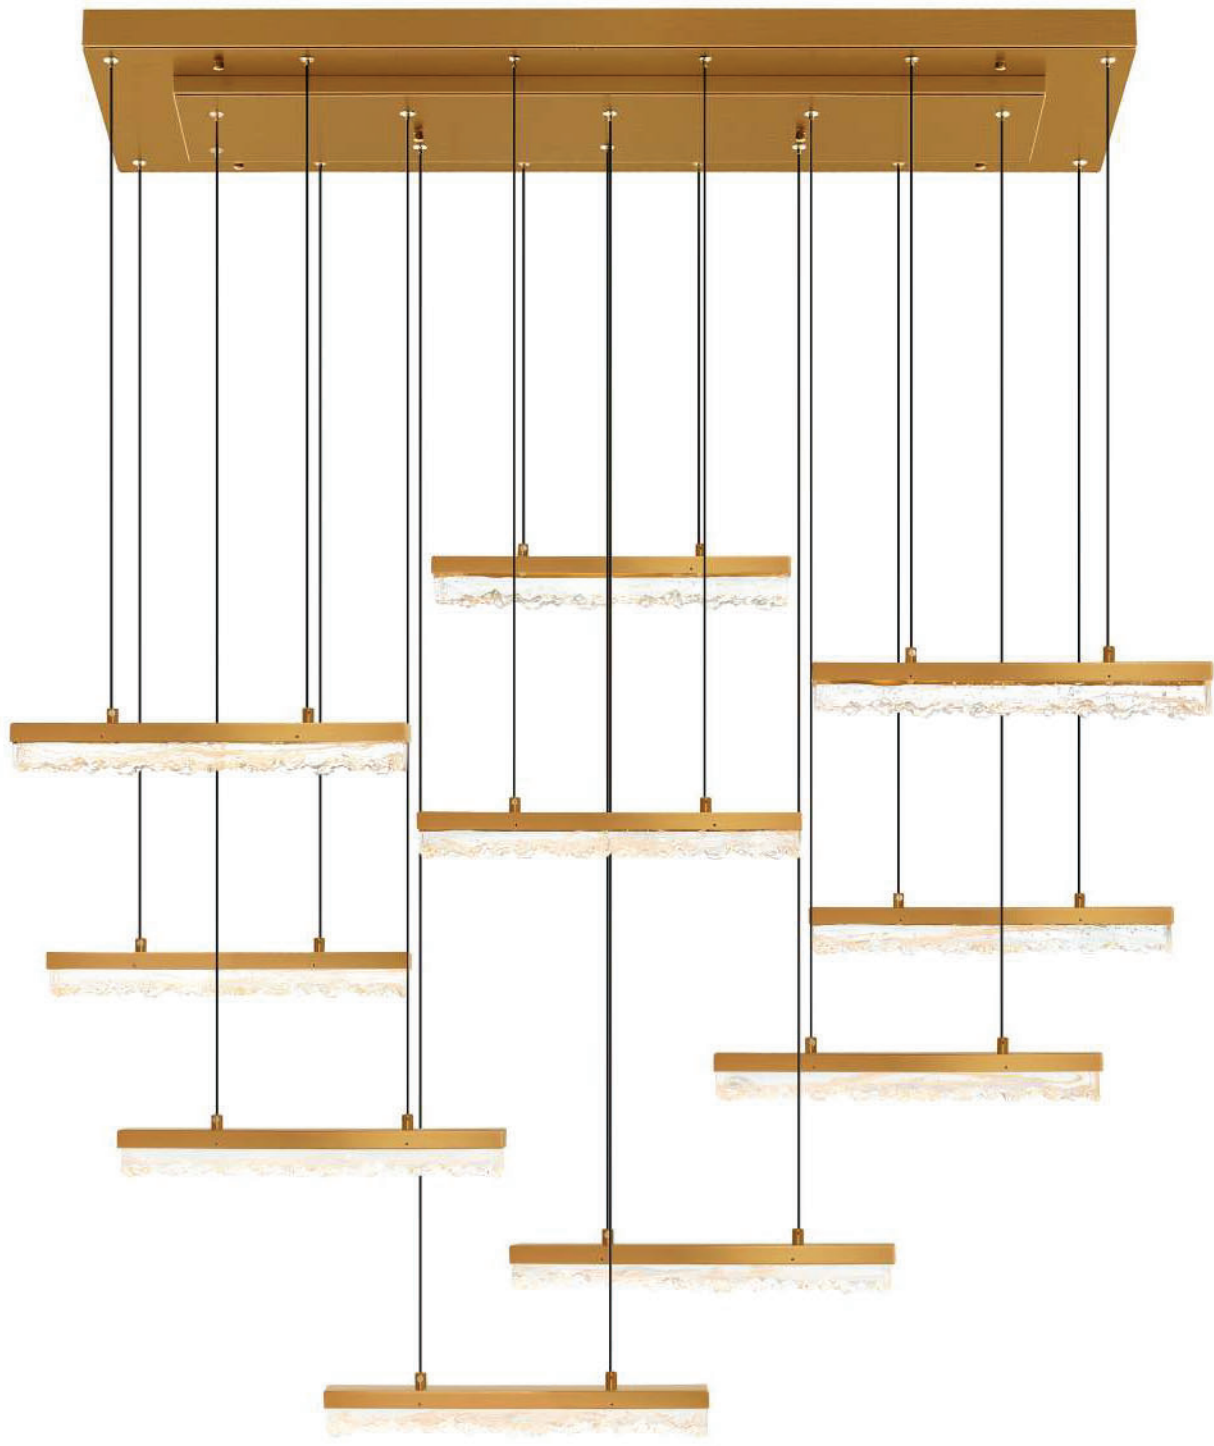

STAGGER

STAGGER

STAGGER

A 

No.	Model	Watt	Delivered Lumens	Finish	Glass	Dimmable with ELV dimmer(not included) Maximum Cable Length 120" Color Temp 3000K CRI(Ra) >90 Dimming 100%-10% Rated Life 50000 hours
A	1588P60-14-624	140W	7280	Brass 	Clear	