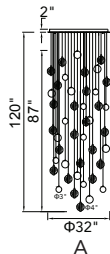

No.	Model	Watt	Delivered Lumens	Finish	Crystal	
A	1673P32-23-613	46W	2392	Polished Nickel	Bubbled	Dimmable with ELV dimmer(not included) Maximum Cable Length 120" Color Temp 3000K CRI(Ra) >80 Dimming 100%-10% Rated Life 50000 hours