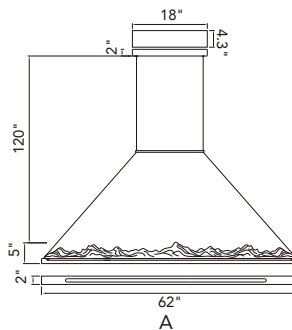

No.	Model	Watt	Delivered Lumens	Finish	Polycresin	Dimmable with ELV dimmer(not included)
A	1601P62-624	38W	1976	Brass	Clear	CCT 3000,4000,5000K CRI(Ra) >90 Dimming 100%-10% Rated Life 50000 hours