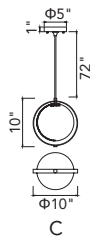

C

No.	Model	Watt	Finish	Glass
A	1153P24-6-169	6×LED G9×MAX 7W	Medallion Gold	Frosted
B	1153W9-1-169	1×LED G9×MAX 7W	Medallion Gold	Frosted
C	1153P10-1-169	1×LED G9×MAX 7W	Medallion Gold	Frosted
D	1153W10-1-169	1×LED G9×MAX 7W	Medallion Gold	Frosted
E	1153T10-1-169	1×LED G9×MAX 7W	Medallion Gold	Frosted
F	1153P16-3-169	3×LED G9×MAX 7W	Medallion Gold	Frosted

Bulbs are not included