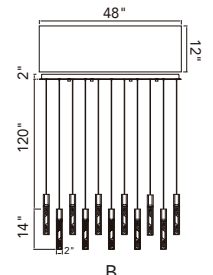

VALIRA

A 

VALIRA

No.	Model	Watt	Delivered Lumens	Finish	Glass	Dimmable with ELV dimmer(not included) Maximum Cable Length 120"
A	1586P48-624	30W	1560	Brass 	Clear	Color Temp 3000K CRI(Ra) >90
B	1586P60-3-624	90W	4680	Brass 	Clear	Dimming 100%-10% Rated Life 50000 hours

VALIRA

A 

B 

C

D

No.	Model	Watt	Delivered Lumens	Finish	Glass	Dimmable with ELV dimmer(not included) Maximum Cable Length 120" Color Temp 3000K CRI(Ra) >90 Dimming 100%-10% Rated Life 50000 hours
A	1586P8-3-624	30W	1560	Brass	Clear	
B	1586P12-5-624	50W	2600	Brass	Clear	
C	1586W5-1-624	10W	520	Brass	Clear	
D	1586W36-3-624	30W	1560	Brass	Clear	

GRETA

A 

B 

A

B

No.	Model	Watt	Delivered Lumens	Finish	Glass	Dimmable with ELV dimmer(not included) Maximum Cable Length 120" Color Temp 3000K CRI(Ra) >90 Dimming 100%-10% Rated Life 50000 hours
A	1589P28-25-101	110W	5720	Black 	Clear	
B	1589P48-17-101-RC	70W	3640	Black 	Clear	