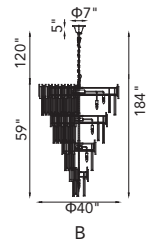

B

No.	Model	Watt	Bulbs	Finish	Crystal
A	1112P32-12-169	MAX60W	12×E12	Medallion Gold	Clear
B	1112P40-34-169	MAX60W	34×E12	Medallion Gold	Clear