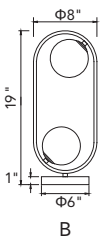

No.	Model	Watt	Finish	Glass	
A	1212W6-2-169	2xLED G9xMAX 5W	Medallion Gold	Frosted	Bulbs are not included
B	1212T8-2-169	2xLED G9xMAX 5W	Medallion Gold	Frosted