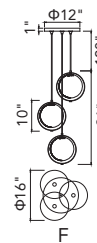

F

No.	Model	Watt	Finish	Glass
A	1153P24-6-169	6×LED G9×MAX 7W	Medallion Gold	Frosted
B	1153W9-1-169	1×LED G9×MAX 7W	Medallion Gold	Frosted
C	1153P10-1-169	1×LED G9×MAX 7W	Medallion Gold	Frosted
D	1153W10-1-169	1×LED G9×MAX 7W	Medallion Gold	Frosted
E	1153T10-1-169	1×LED G9×MAX 7W	Medallion Gold	Frosted
F	1153P16-3-169	3×LED G9×MAX 7W	Medallion Gold	Frosted

Bulbs are not included