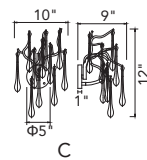

C

No.	Model	Watt	Bulbs	Finish	Crystal
A	1094P26-12-620	MAX40	12×G9	Gold Leaf	Clear
B	1094W11-3-620	MAX40	3×G9	Gold Leaf	Clear
C	1094W10-2-620	MAX40	2×G9	Gold Leaf	Clear