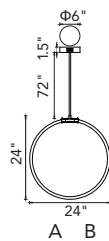

No.	Model	Watt	Delivered Lumens	Finish	Acrylic	Dimmable with ELV dimmer(not included)
A	1273P24-1-602	22W	1144	Satin Gold	White	Color Temp 3000K
B	1273P24-1-101	22W	1144	Black	White	CRI(Ra) >80
						Dimming 100%-10%
						Rated Life 50000 hours