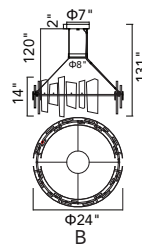

B

No.	Model	Watt	Delivered Lumens	Finish	Glass
A	1246P32-602	48W	2496	Satin Gold	Clear
B	1246P24-602-A	35W	1820	Satin Gold	Clear
C	1246P39-602	38W	1976	Satin Gold	Clear
D	1246W5-602	5W	260	Satin Gold	Clear
E	1246W8-602	10W	520	Satin Gold	Clear

Dimmable with ELV dimmer(not included)
Maximum Cable Length 120"
Color Temp 3000K
CRI(Ra) >90
Dimming 100%-10%
Rated Life 50000 hours