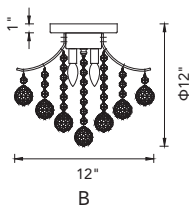

B 

No.	Model	Watt	Bulbs	Finish	Crystal
A	8012P24G	MAX60W	10×E12	Gold 	Clear Crystal
B	8012P20G	MAX60W	8×E12	Gold 	Clear Crystal

A

B

C

No.	Model	Watt	Bulbs	Finish	Crystal
A	8012C16C	MAX60W	4×E12	Chrome	Clear Crystal
B	8012C12C	MAX60W	3×E12	Chrome	Clear Crystal
C	8012C20C	MAX60W	6×E12	Chrome	Clear Crystal