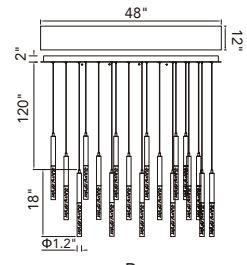

B

No.	Model	Watt	Delivered Lumens	Finish	Acrylic	Dimmable with ELV dimmer(not included) Maximum Cable Length 120" Color Temp 3000K CRI(Ra) >80 Dimming 100%-10% Rated Life 50000 hours
A	1703P32-45-101	90W	4680	Black	Clear Bubble	
B	1703P48-18-101-RC	32W	1664	Black	Clear Bubble	
C	1703W5-101	3W	156	Black	Clear Bubble	
D	1703W26-101	6W	312	Black	Clear Bubble