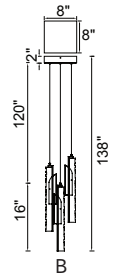

No.	Model	Watt	Delivered Lumens	Finish	Glass	Dimmable with ELV dimmer(not included) Maximum Cable Length 120" CRI(Ra) >90 Dimming 100%-10% Rated Life 50000 hours
A	1586P12-5-101	50W	2600	Black	Clear	
B	1586P8-3-101	30W	1560	Black	Clear