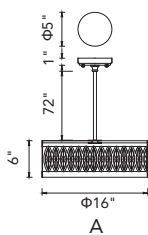

No.	Model	Watt	Bulbs	Finish	Crystal
A	9906P16-6-208	MAX40W	6×G9	Champagne	Clear Crystal
B	9906P31-8-208	MAX40W	8×G9	Champagne	Clear Crystal