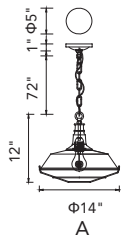

No.	Model	Watt	Bulbs	Finish
A	9611P14-1-101	MAX60W	1×E26	Black
B	9611P11-1-101	MAX60W	1×E26	Black
C	9611P18-1-101	MAX60W	1×E26	Black