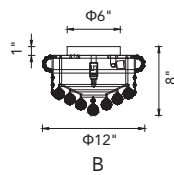

EMPIRE

A 

C 

B 

No.	Model	Watt	Bulbs	Finish	Crystal
A	8001C20G	MAX60W	8×E12	Gold 	Clear Crystal
B	8001C12G	MAX60W	3×E12	Gold 	Clear Crystal
C	8001C14G	MAX60W	4×E12	Gold 	Clear Crystal

D

A

B