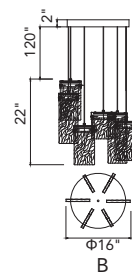

CAROLINA

A 

B 

No.	Model	Watt	Delivered Lumens	Finish	Glass	Dimmable with ELV dimmer(not included) Maximum Cable Length 120"
A	1090P20-10-620	85W	4420	Gold Leaf 	Clear Glass	Color Temp 3000K CRI(Ra) >80
B	1090P16-6-620	50W	2600	Gold Leaf 	Clear Glass	Dimming 100%-10% Rated Life 50000 hours