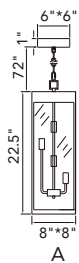

A

No.	Model	Watt	Bulbs	Finish	Glass
A	1695P8-4-101	MAX60	4×E12	Black	Clear
B	1695PT6-1-101	MAX60	1×E26	Black	Clear
C	1695P7-1-101	MAX60	1×E26	Black	Clear
D	1695W8-4-101	MAX60	4×E12	Black	Clear
E	1695W7-1-101	MAX60	1×E26	Black	Clear
F	1695W6-1-101	MAX60	1×E26	Black	Clear

Outdoor