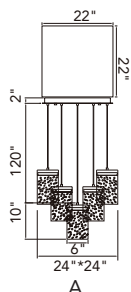

No.	Model	Watt	Delivered Lumens	Finish	Glass	Dimmable with ELV dimmer(not included) Maximum Cable Length 120" Color Temp 3000K CRI(Ra) >90 Dimming 100%-10% Rated Life 50000 hours
A	1587P24-17-624	190W	9880	Brass	Clear	
B	1587P48-14-624-RC	150W	7800	Brass	Clear