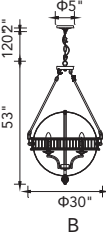

B

No.	Model	Watt	Bulbs	Finish	Crystal
A	9957P42-12-601	MAX60W	12×E12	Chrome	Clear Crystal
B	9957P30-6-601	MAX60W	6×E12	Chrome	Clear Crystal
C	9957P20-4-601	MAX60W	4×E12	Chrome	Clear Crystal