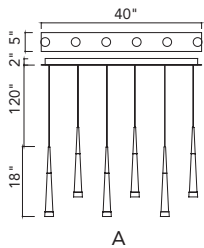

No.	Model	Watt	Delivered Lumens	Finish	Acrylic	Dimmable with ELV dimmer(not included)
A	1103P40-6-602	30W	1560	Satin Gold	Frosted	Color Temp 3000K CRI(Ra) >80 Dimming 100%-10%
B	1103P5-1-602	5W	260	Satin Gold	Frosted	Rated Life 50000 hours