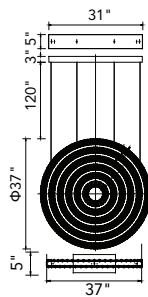

A1

No.	Model	Watt	Delivered Lumens	Finish	Crystal	Dimmable with ELV dimmer(not included) Maximum Cable Length 120" Color Temp 4000K CRI(Ra) >80 Dimming 100%-10% Rated Life 50000 hours
A	1046P37-6-601	150W	7800	Chrome	Clear Crystal