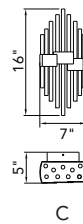

C

No.	Model	Watt	Delivered Lumens	Finish	Crystal
A	1245P26-602	70W	3640	Satin Gold	Clear
B	1245P32-602	85W	4420	Satin Gold	Clear
C	1245W7-1-602	8W	416	Satin Gold	Clear
D	1245P8-602	16W	832	Satin Gold	Clear
E	1245P20-602	50W	2600	Satin Gold	Clear

Dimmable with ELV dimmer(not included)
Maximum Cable Length 120"
Color Temp 3000K
CRI(Ra) >90
Dimming 100%-10%
Rated Life 50000 hours