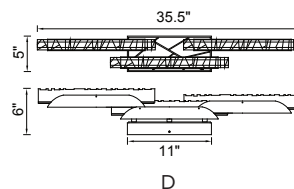

VALIRA

A 

B 

C

D

No.	Model	Watt	Delivered Lumens	Finish	Glass	Dimmable with ELV dimmer(not included) Maximum Cable Length 120" Color Temp 3000K CRI(Ra) >90 Dimming 100%-10% Rated Life 50000 hours
A	1586P8-3-624	30W	1560	Brass	Clear	
B	1586P12-5-624	50W	2600	Brass	Clear	
C	1586W5-1-624	10W	520	Brass	Clear	
D	1586W36-3-624	30W	1560	Brass	Clear	