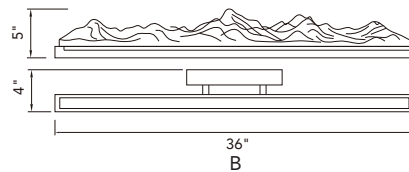

No.	Model	Watt	Delivered Lumens	Finish	Polyresin	Dimmable with ELV dimmer(not included)
A	1601W26-101	18W	936	Black	Clear	CCT 3000,4000,5000K CRI(Ra) >90 Dimming 100%-10% Rated Life 50000 hours
B	1601W36-101	18W	936	Black	Clear