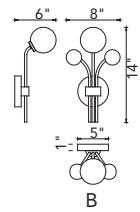

No.	Model	Watt	Finish	Glass
A	1125P16-8-268	8×LED G9×MAX 7W	Sun Gold	Frosted
B	1125W8-1-268	1×LED G9×MAX 7W	Sun Gold	Frosted
C	1125C24-9-268	9×LED G9×MAX 7W	Sun Gold	Frosted
D	1125C16-4-268	4×LED G9×MAX 7W	Sun Gold	Frosted

Bulbs are not included