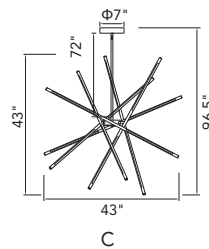

No.	Model	Watt	Delivered Lumens	Finish	Acrylic	Dimmable with ELV dimmer(not included)
A	1375P31-6-602	20W	1040	Satin Gold	Frosted	Color Temp 3000K
B	1375W24-1-602	3W	156	Satin Gold	Frosted	CRI(Ra) >80
C	1375P43-6-602	27W	1404	Satin Gold	Frosted	Dimming 100%-10%
						Rated Life 50000 hours