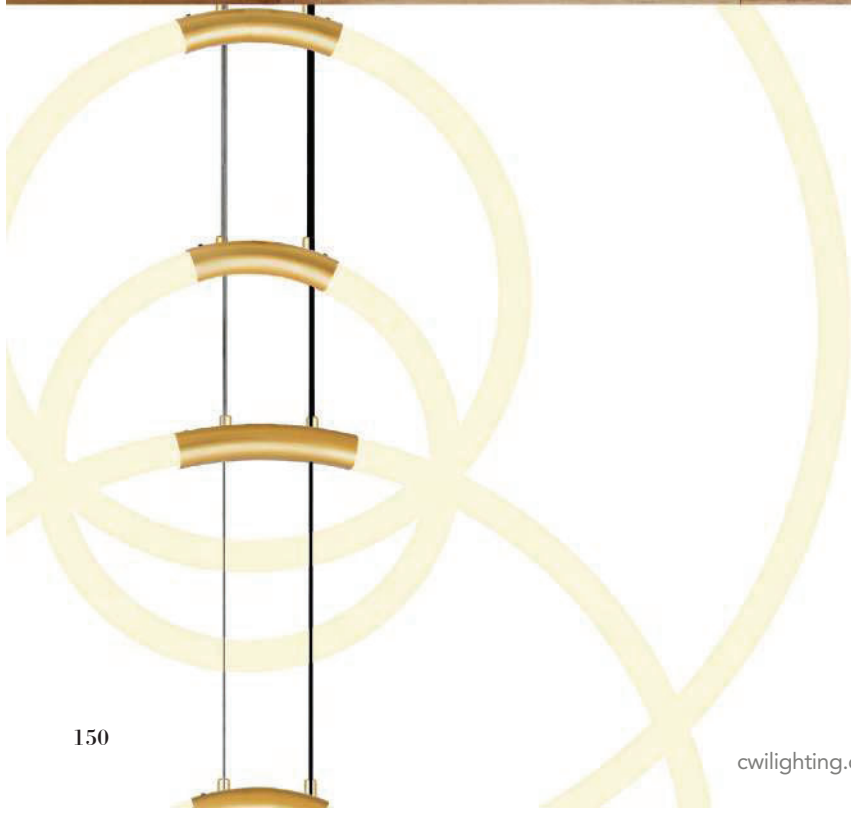

STARBURST

A

B

No.	Model	Watt	Bulbs	Finish	Crystal
A	1178P44-20-601	MAX40W	20xG9	Chrome+Black	Clear
B	1178P22-6-601	MAX40W	6xG9	Chrome+Black	Clear

HOOPS

A 

B 

No.	Model	Watt	Delivered Lumens	Finish	Acrylic	Dimmable with ELV dimmer(not included) Maximum Cable Length 120" Color Temp 3000K CRI(Ra) >80 Dimming 100%-10% Rated Life 50000 hours
A	1273P35-6-101-R	70W	3640	Black 	White	
B	1273P35-6-602-R	70W	3640	Satin Gold 	White	