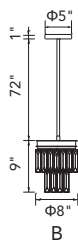

B

No.	Model	Watt	Bulbs	Finish	Crystal
A	9969P24-12-601	MAX60W	12×E12	Chrome	Clear Crystal
B	9969P8-5-601	MAX40W	5×G9	Chrome	Clear Crystal
C	9969P18-5-601	MAX60W	5×E12	Chrome	Clear Crystal