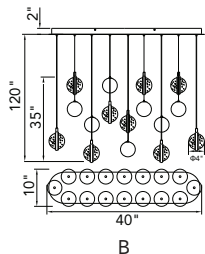

B

No.	Model	Watt	Delivered Lumens	Finish	Crystal	
A	1673P24-13-613	26W	1352	Polished Nickel	Bubbled	Dimmable with ELV dimmer(not included) Color Temp 3000K CRI(Ra) >80 Dimming 100%-10% Rated Life 50000 hours
B	1673P40-9-613-RC	18W	936	Polished Nickel	Bubbled	
C	1673P4-1-613	2W	104	Polished Nickel	Bubbled