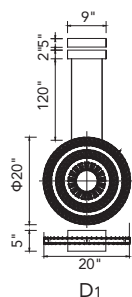

D1

No.	Model	Watt	Delivered Lumens	Finish	Crystal	Dimmable with ELV dimmer(not included)
A	1046P32-9-601-RC	60W	3120	Chrome	Clear Crystal	Maximum Cable Length 120"
B	1046P43-5-601-RC	70W	3640	Chrome	Clear Crystal	Color Temp 4000K
C	1046P20-19-601	130W	6760	Chrome	Clear Crystal	CRI(Ra) >80
D	1046P20-3-601	50W	2600	Chrome	Clear Crystal	Dimming 100%-10%
						Rated Life 50000 hours