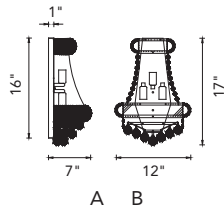

EMPIRE

A

B

C

D

No.	Model	Watt	Bulbs	Finish	Crystal
A	8001W12G-B	MAX60W	3×E12	Gold	Clear Crystal
B	8001W12C-B	MAX60W	3×E12	Chrome	Clear Crystal
C	8001W12G-A	MAX60W	2×E12	Gold	Clear Crystal
D	8001W12C-A	MAX60W	2×E12	Chrome	Clear Crystal