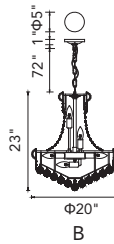

EMPIRE

A 

B 

No.	Model	Watt	Bulbs	Finish	Crystal
A	8001P28G	MAX60W	18×E12	Gold 	Clear Crystal
B	8001P24G	MAX60W	17×E12	Gold 	Clear Crystal

A

C

B

No.	Model	Watt	Bulbs	Finish	Crystal
A	8001P14G	MAX60W	6×E12	Gold	Clear Crystal
B	8001P20G	MAX60W	14×E12	Gold	Clear Crystal
C	8001P18G	MAX60W	8×E12	Gold	Clear Crystal