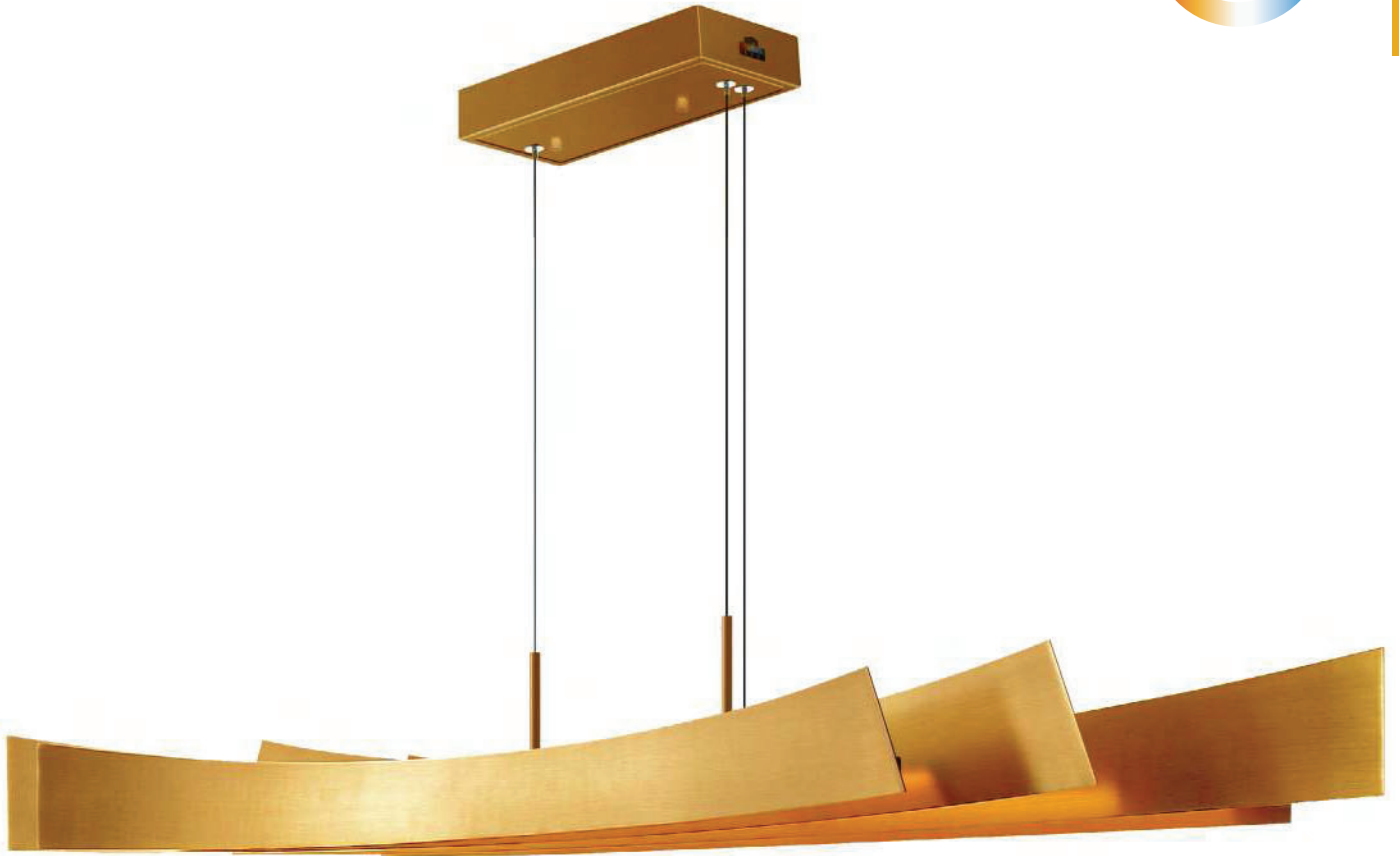

A

No.	Model	Watt	Delivered Lumens	Finish	Dimmable with ELV dimmer(not included) Maximum Cable Length 120"
A	1698P72-624	36W	1872	Brass	CCT 3000,4000,5000K CRI(Ra) >90 Dimming 100%-10% Rated Life 50000 hours