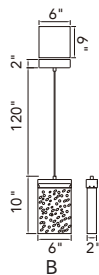

LAVA

A 

B

C

No.	Model	Watt	Delivered Lumens	Finish	Glass	Dimmable with ELV dimmer(not included) Maximum Cable Length 120" Color Temp 3000K CRI(Ra) >90 Dimming 100%-10% Rated Life 50000 hours
A	1587P12-5-101	55W	2860	Black	Clear	
B	1587P6-1-101	10W	520	Black	Clear	
C	1587W20-2-101	20W	1040	Black	Clear	