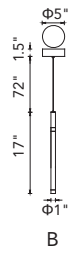

B

No.	Model	Watt	Delivered Lumens	Finish	Acrylic	Dimmable with ELV dimmer(not included)
A	1262P32-14-101	46W	2392	Black	Frosted	Color Temp 3000K
B	1262P5-1-101	5.5W	286	Black	Frosted	CRI(Ra) >80 Dimming 100%-10% Rated Life 50000 hours