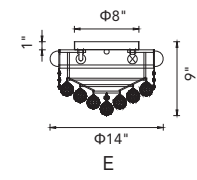

No.	Model	Watt	Bulbs	Finish	Crystal
A	8001C24C	MAX60W	13×E12	Chrome	Clear Crystal
B	8001C18C	MAX60W	5×E12	Chrome	Clear Crystal
C	8001C12C	MAX60W	3×E12	Chrome	Clear Crystal
D	8001C20C	MAX60W	8×E12	Chrome	Clear Crystal
E	8001C14C	MAX60W	4×E12	Chrome	Clear Crystal