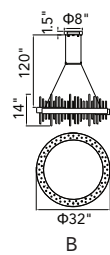

B

No.	Model	Watt	Delivered Lumens	Finish	Crystal
A	1245P26-602	70W	3640	Satin Gold	Clear
B	1245P32-602	85W	4420	Satin Gold	Clear
C	1245W7-1-602	8W	416	Satin Gold	Clear
D	1245P8-602	16W	832	Satin Gold	Clear
E	1245P20-602	50W	2600	Satin Gold	Clear

Dimmable with ELV dimmer(not included)
Maximum Cable Length 120"
Color Temp 3000K
CRI(Ra) >90
Dimming 100%-10%
Rated Life 50000 hours