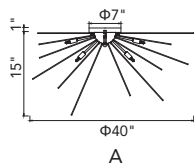

No.	Model	Watt	Bulbs	Finish
A	1034C40-8-101	MAX40	8×G9	Black
B	1034C20-6-101	MAX40	6×G9	Black
C	1034W8-2-101	MAX40	2×G9	Black