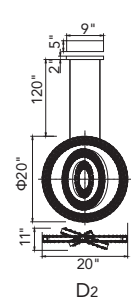

D2

No.	Model	Watt	Delivered Lumens	Finish	Crystal	Dimmable with ELV dimmer(not included)
A	1046P32-9-601-RC	60W	3120	Chrome	Clear Crystal	Maximum Cable Length 120"
B	1046P43-5-601-RC	70W	3640	Chrome	Clear Crystal	Color Temp 4000K
C	1046P20-19-601	130W	6760	Chrome	Clear Crystal	CRI(Ra) >80
D	1046P20-3-601	50W	2600	Chrome	Clear Crystal	Dimming 100%-10%
						Rated Life 50000 hours