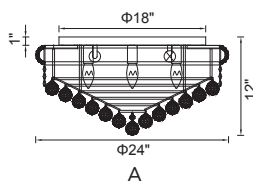

No.	Model	Watt	Bulbs	Finish	Crystal
A	8001C24C	MAX60W	13×E12	Chrome	Clear Crystal
B	8001C18C	MAX60W	5×E12	Chrome	Clear Crystal
C	8001C12C	MAX60W	3×E12	Chrome	Clear Crystal
D	8001C20C	MAX60W	8×E12	Chrome	Clear Crystal
E	8001C14C	MAX60W	4×E12	Chrome	Clear Crystal