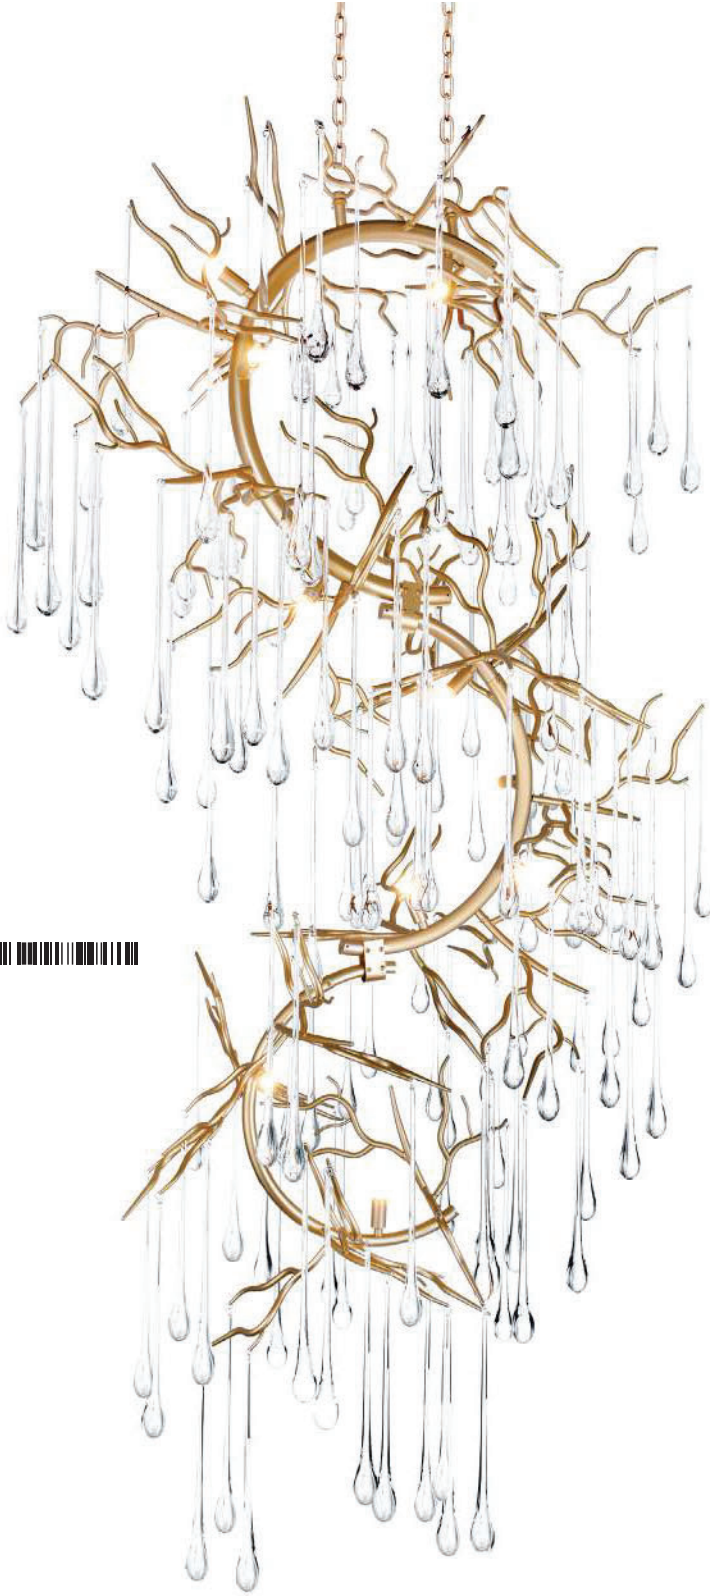

ANITA

A 

B 

C 

No.	Model	Watt	Bulbs	Finish	Crystal
A	1094P26-12-101	MAX40	12×G9	Black 	Clear
B	1094W11-3-101	MAX40	3×G9	Black 	Clear
C	1094W10-2-101	MAX40	2×G9	Black 	Clear

A 

B 

C 