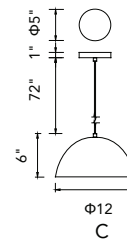

No.	Model	Watt	Bulbs	Finish
A	9631P10-1-101	MAX60W	1×E26	Black
B	9629P16-1-101	MAX60W	1×E26	Black
C	9629P12-1-101	MAX60W	1×E26	Black