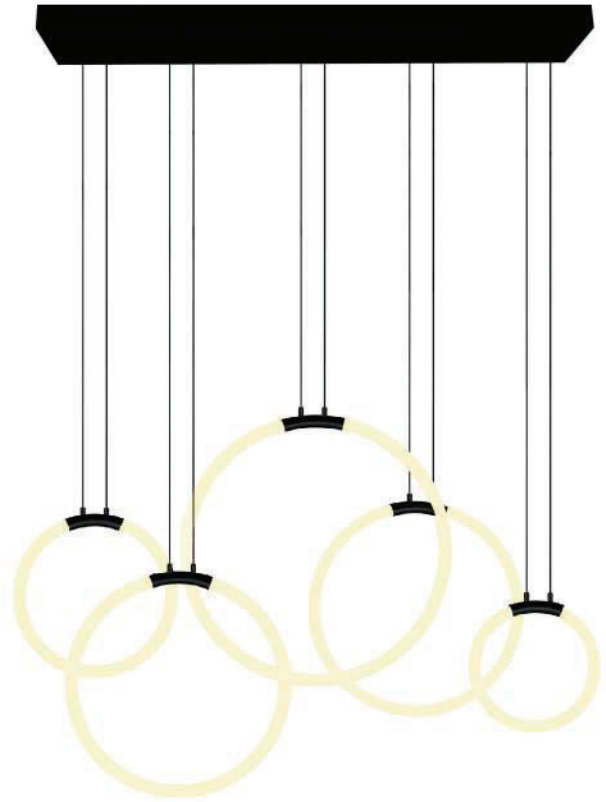

B

No.	Model	Watt	Delivered Lumens	Finish	Acrylic	Dimmable with ELV dimmer(not included) Maximum Cable Length 120"
A	1273P44-5-602-RC	42W	2184	Satin Gold	White	Color Temp 3000K CRI(Ra) >80
B	1273P44-5-101-RC	42W	2184	Black	White	Dimming 100%-10% Rated Life 50000 hours