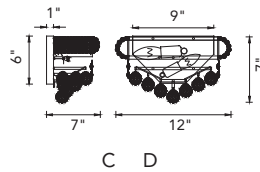

EMPIRE

A

B

C

D

No.	Model	Watt	Bulbs	Finish	Crystal
A	8001W12G-B	MAX60W	3×E12	Gold	Clear Crystal
B	8001W12C-B	MAX60W	3×E12	Chrome	Clear Crystal
C	8001W12G-A	MAX60W	2×E12	Gold	Clear Crystal
D	8001W12C-A	MAX60W	2×E12	Chrome	Clear Crystal