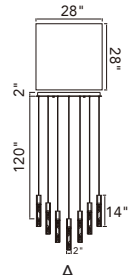

A

No.	Model	Watt	Delivered Lumens	Finish	Glass	Dimmable with ELV dimmer(not included) Maximum Cable Length 120" Color Temp 3000K CRI(Ra) >90 Dimming 100%-10% Rated Life 50000 hours
A	1589P28-25-101	110W	5720	Black	Clear	
B	1589P48-17-101-RC	70W	3640	Black	Clear