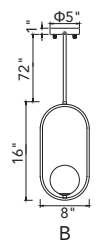

No.	Model	Watt	Finish	Glass	
A	1212P14-1-169	1×LED G9×MAX 5W	Medallion Gold	Frosted	Bulbs are not included
B	1212P8-1-169	1×LED G9×MAX 5W	Medallion Gold	Frosted