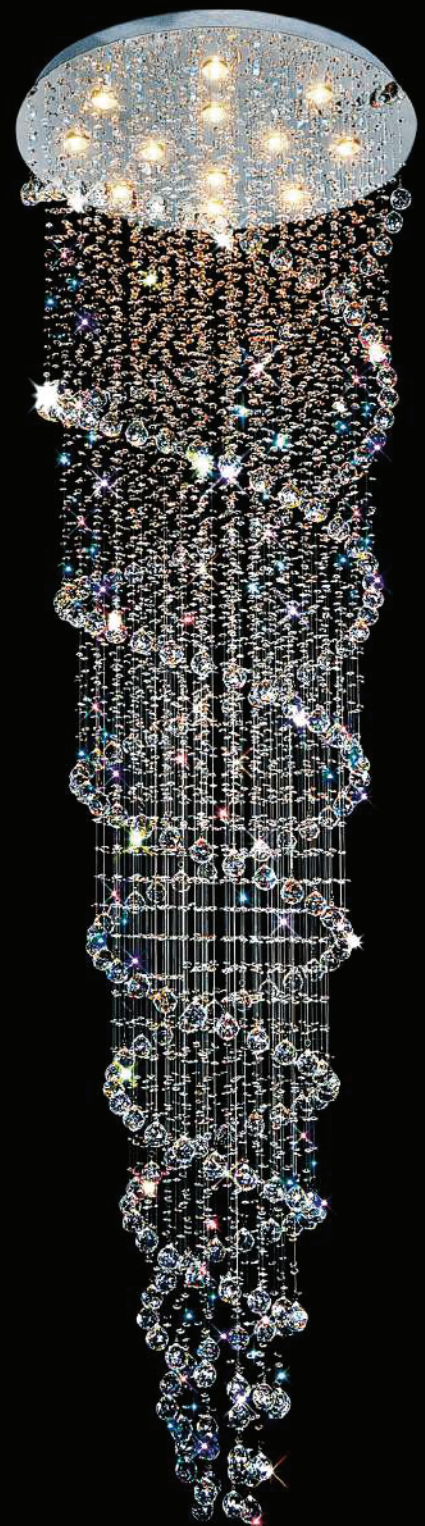

C

No.	Model	Watt	Bulbs	Finish	Crystal
A	6606C20C	MAX35W	6×GU10	Chrome	Clear Crystal
B	6606C24C	MAX35W	9×GU10	Chrome	Clear Crystal
C	6606C32C	MAX35W	12×GU10	Chrome	Clear Crystal