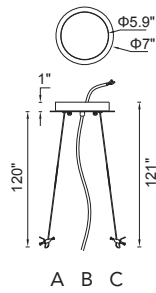

No.	Model	Finish
A	SK004-601	Chrome
B	SK004-602	Satin Gold
C	SK004-101	Black