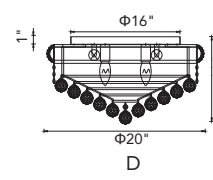

No.	Model	Watt	Bulbs	Finish	Crystal
A	8001C24C	MAX60W	13×E12	Chrome	Clear Crystal
B	8001C18C	MAX60W	5×E12	Chrome	Clear Crystal
C	8001C12C	MAX60W	3×E12	Chrome	Clear Crystal
D	8001C20C	MAX60W	8×E12	Chrome	Clear Crystal
E	8001C14C	MAX60W	4×E12	Chrome	Clear Crystal