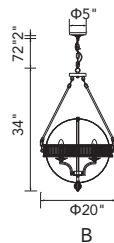

B

No.	Model	Watt	Bulbs	Finish	Crystal
A	9957P30-6-101	MAX60W	6×E12	Black	Clear Crystal
B	9957P20-4-101	MAX60W	4×E12	Black	Clear Crystal
C	9957P42-12-101	MAX60W	12×E12	Black	Clear Crystal