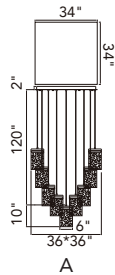

No.	Model	Watt	Delivered Lumens	Finish	Glass	Dimmable with ELV dimmer(not included) Maximum Cable Length 120" Color Temp 3000K CRI(Ra) >90 Dimming 100%-10% Rated Life 50000 hours
A	1587P36-33-101	390W	20280	Black	Clear