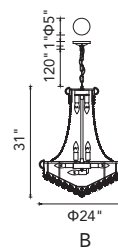

EMPIRE

A 

B 

No.	Model	Watt	Bulbs	Finish	Crystal
A	8001P28G	MAX60W	18×E12	Gold 	Clear Crystal
B	8001P24G	MAX60W	17×E12	Gold 	Clear Crystal

A

C

B

No.	Model	Watt	Bulbs	Finish	Crystal
A	8001P14G	MAX60W	6×E12	Gold	Clear Crystal
B	8001P20G	MAX60W	14×E12	Gold	Clear Crystal
C	8001P18G	MAX60W	8×E12	Gold	Clear Crystal