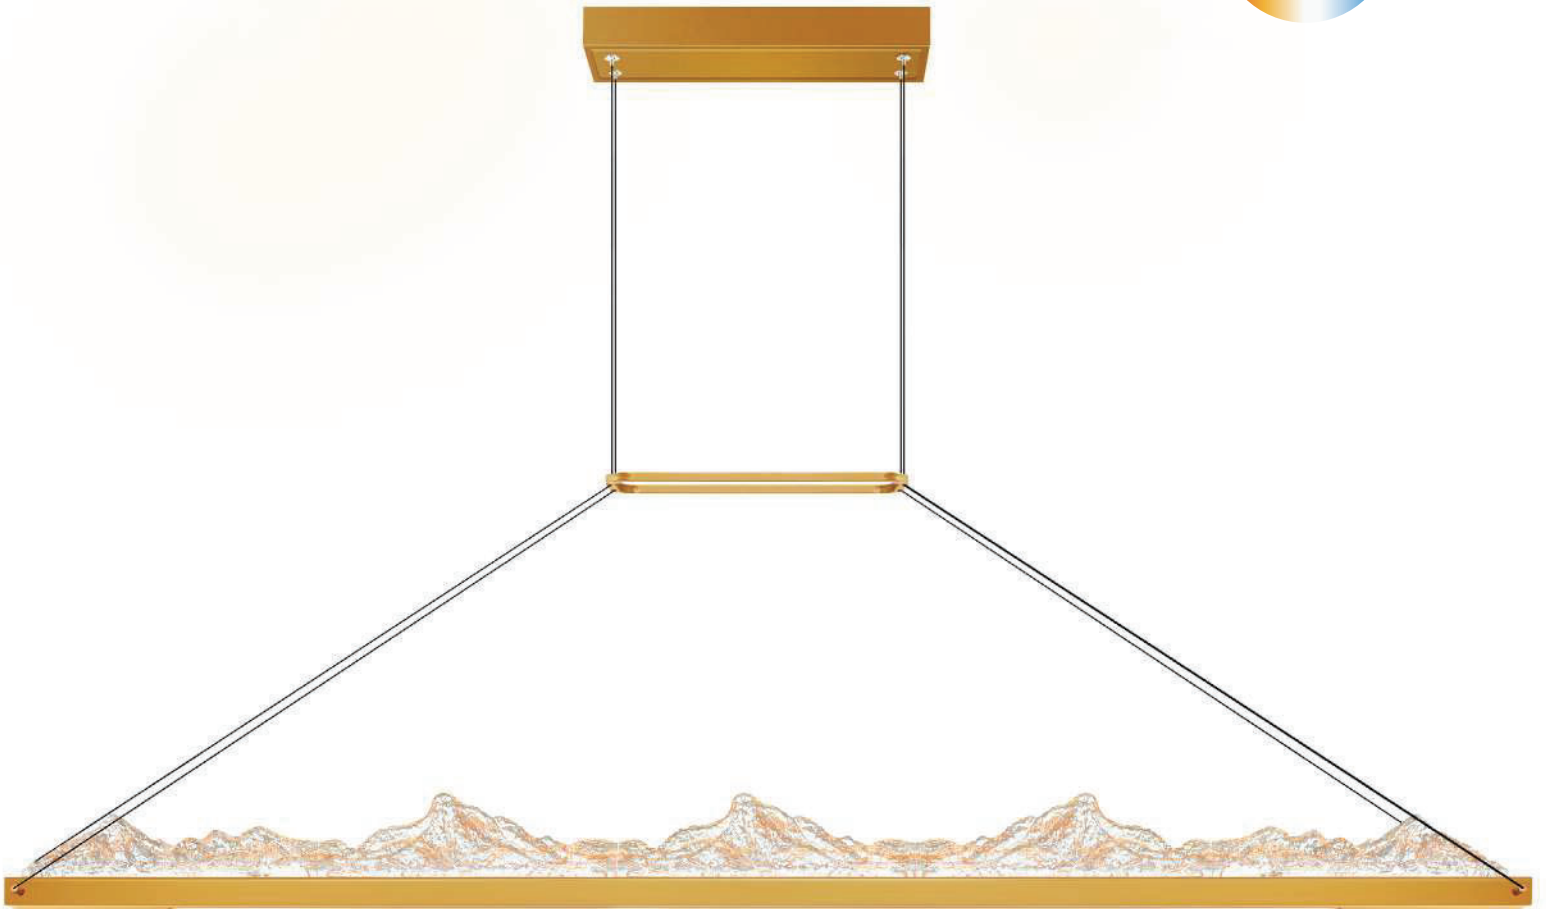

HIMALAYAS

A