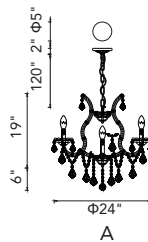

A 

No.	Model	Watt	Bulbs	Finish	Crystal
A	8311P32C-19	MAX60W	19×E12	Chrome 	Clear Crystal

A 

No.	Model	Watt	Bulbs	Finish	Crystal
A	8311P30C-13	MAX60W	13×E12	Chrome 	Clear Crystal

MARIA THERESA

A 

No.	Model	Watt	Bulbs	Finish	Crystal
A	8311P24C-9	MAX60W	9×E12	Chrome 	Clear Crystal