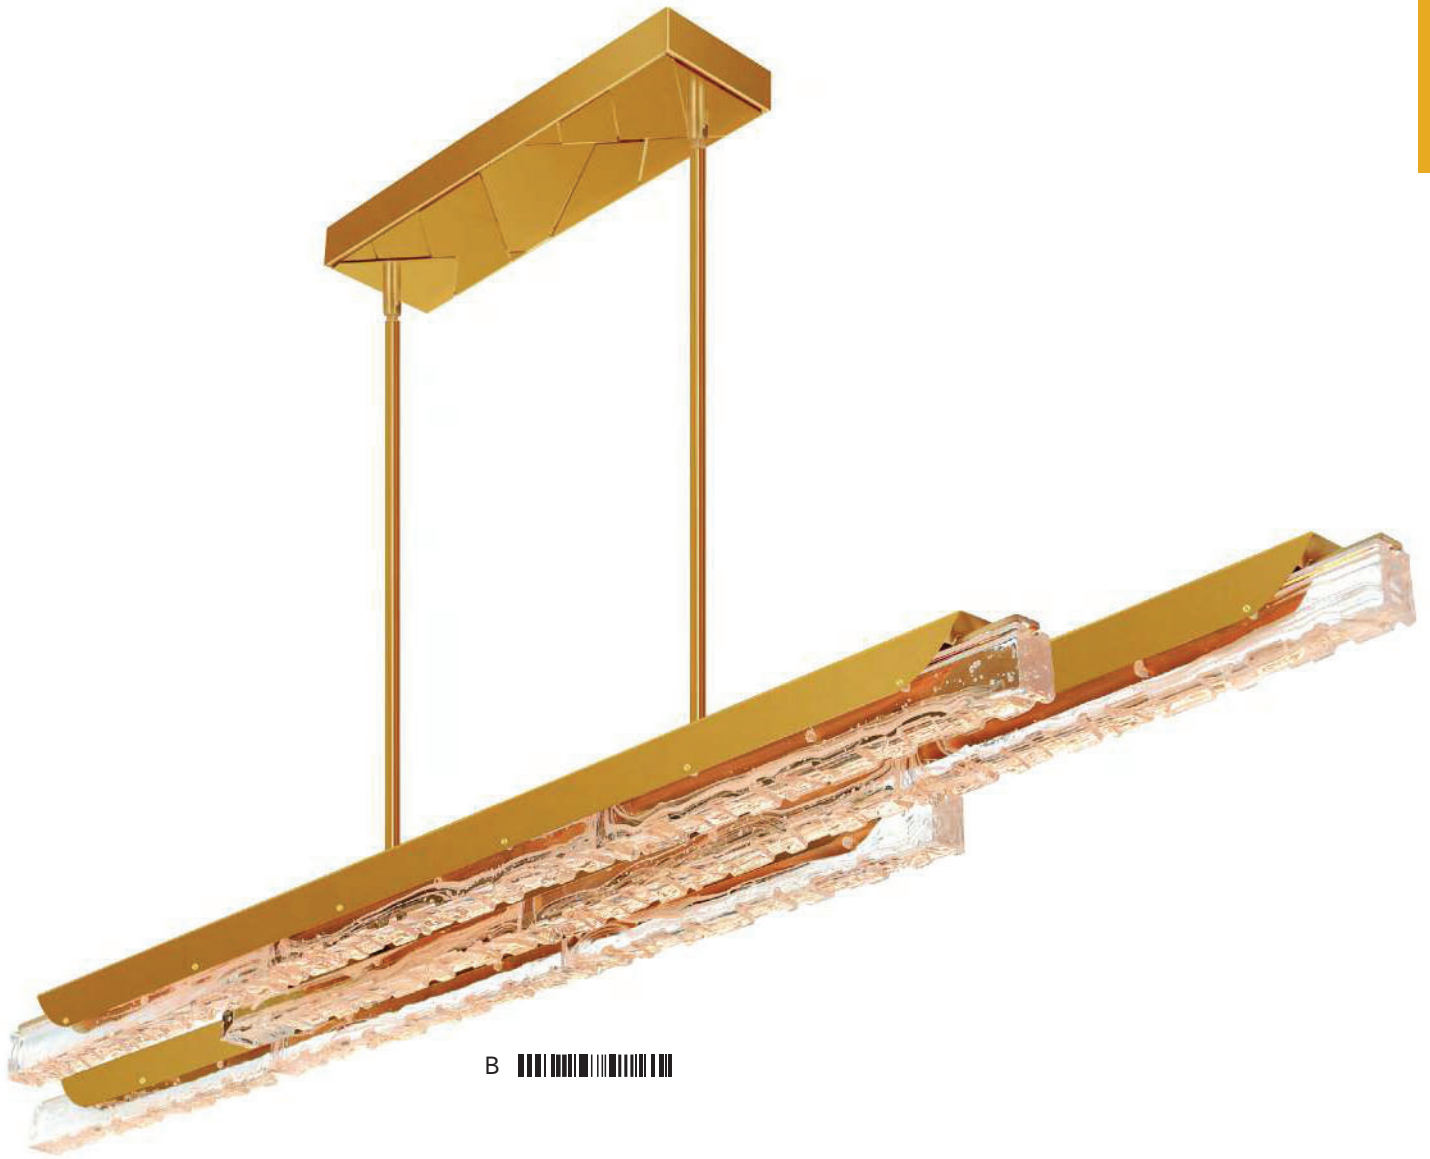

VALIRA

A 

VALIRA

No.	Model	Watt	Delivered Lumens	Finish	Glass	Dimmable with ELV dimmer(not included) Maximum Cable Length 120"
A	1586P48-624	30W	1560	Brass 	Clear	Color Temp 3000K CRI(Ra) >90
B	1586P60-3-624	90W	4680	Brass 	Clear	Dimming 100%-10% Rated Life 50000 hours