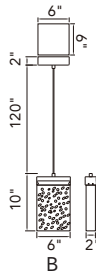

LAVA

A 

B

C

No.	Model	Watt	Delivered Lumens	Finish	Glass	Dimmable with ELV dimmer(not included) Maximum Cable Length 120" Color Temp 3000K CRI(Ra) >90 Dimming 100%-10% Rated Life 50000 hours
A	1587P12-5-624	55W	2860	Brass	Clear	
B	1587P6-1-624	10W	520	Brass	Clear	
C	1587W20-2-624	20W	1040	Brass	Clear	