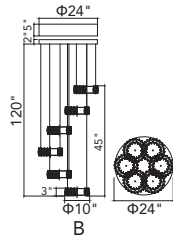

B

No.	Model	Watt	Delivered Lumens	Finish	Crystal	Dimmable with ELV dimmer(not included) Maximum Cable Length 120"
A	1044P24-601-R-5C	100W	5200	Chrome	Clear Crystal	Color Temp 4000K CRI(Ra) >80
B	1044P24-601-R-6C	72W	3744	Chrome	Clear Crystal	Dimming 100%-10% Rated Life 50000 hours