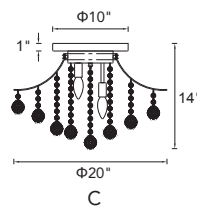

B 

No.	Model	Watt	Bulbs	Finish	Crystal
A	8012P24G	MAX60W	10×E12	Gold 	Clear Crystal
B	8012P20G	MAX60W	8×E12	Gold 	Clear Crystal

A

B

C

No.	Model	Watt	Bulbs	Finish	Crystal
A	8012C16C	MAX60W	4×E12	Chrome	Clear Crystal
B	8012C12C	MAX60W	3×E12	Chrome	Clear Crystal
C	8012C20C	MAX60W	6×E12	Chrome	Clear Crystal