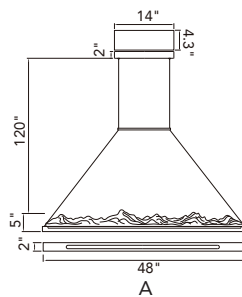

HIMALAYAS

HIMALAYAS

050

A 

No.	Model	Watt	Delivered Lumens	Finish	Polyresin	Dimmable with ELV dimmer(not included) Maximum Cable Length 120" CCT 3000,4000,5000K CRI(Ra) >90 Dimming 100%-10% Rated Life 50000 hours
A	1601P48-624	25W	1300	Brass 	Clear	