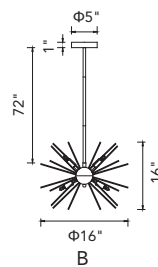

No.	Model	Watt	Bulbs	Finish
A	1034P30-9-101	MAX40	9×G9	Black
B	1034P16-6-101	MAX40	6×G9	Black