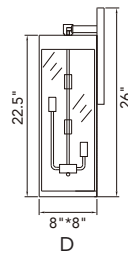

D

No.	Model	Watt	Bulbs	Finish	Glass
A	1695P8-4-101	MAX60	4×E12	Black	Clear
B	1695PT6-1-101	MAX60	1×E26	Black	Clear
C	1695P7-1-101	MAX60	1×E26	Black	Clear
D	1695W8-4-101	MAX60	4×E12	Black	Clear
E	1695W7-1-101	MAX60	1×E26	Black	Clear
F	1695W6-1-101	MAX60	1×E26	Black	Clear

Outdoor