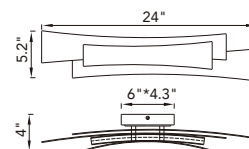

B

No.	Model	Watt	Delivered Lumens	Finish	Dimmable with ELV dimmer(not included) Maximum Cable Length 120"
A	1698W36-624	18W	936	Brass	CCT 3000,4000,5000K CRI(Ra) >90
B	1698W24-624	9W	468	Brass	Dimming 100%-10% Rated Life 50000 hours