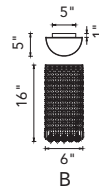

COLOSSEUM

A 

B 

C 

No.	Model	Watt	Bulbs	Finish	Crystal
A	8005W26C-RC	MAX60W	6×E12	Chrome 	Clear Crystal
B	8005W6C-R	MAX60W	4×E12	Chrome 	Clear Crystal
C	8005W5C-R	MAX60W	2×E12	Chrome 	Clear Crystal

Mini Pendants