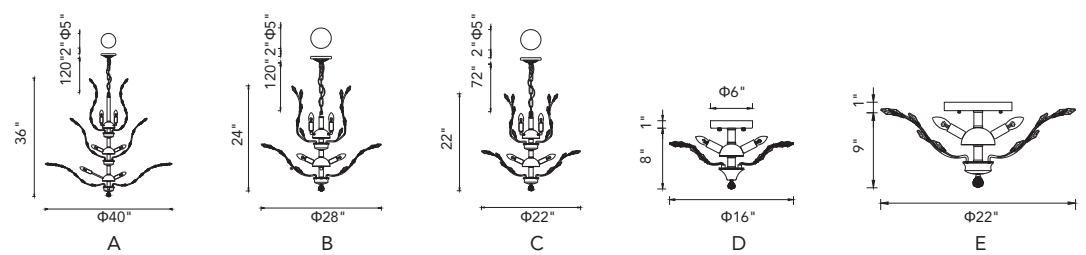

IVY

A 

B

C

D

E

No.	Model	Watt	Bulbs	Finish	Crystal
A	5206P40C	MAX60W	18×E12	Chrome	Clear Crystal
B	5206P28C	MAX60W	9×E12	Chrome	Clear Crystal
C	5206P22C	MAX60W	6×E12	Chrome	Clear Crystal
D	5206C16C	MAX60W	3×E12	Chrome	Clear Crystal
E	5206C22C	MAX60W	6×E12	Chrome	Clear Crystal