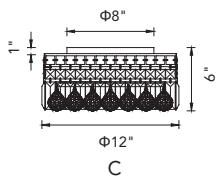

COLOSSEUM

A 

B 

No.	Model	Watt	Bulbs	Finish	Crystal
A	8005C14C-R	MAX60W	4×E12	Chrome 	Clear Crystal
B	8005C16C-R	MAX60W	5×E12	Chrome 	Clear Crystal

A 

B 

No.	Model	Watt	Bulbs	Finish	Crystal
A	8005C12C-R	MAX60W	4×E12	Chrome 	Clear Crystal
B	8005C20C-R	MAX60W	8×E12	Chrome 	Clear Crystal