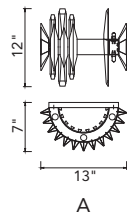

No.	Model	Watt	Bulbs	Finish	Crystal
A	1247W13-5-602	MAX40W	5×G9	Satin Gold	Clear
B	1247W24-7-602	MAX40W	7×G9	Satin Gold	Clear