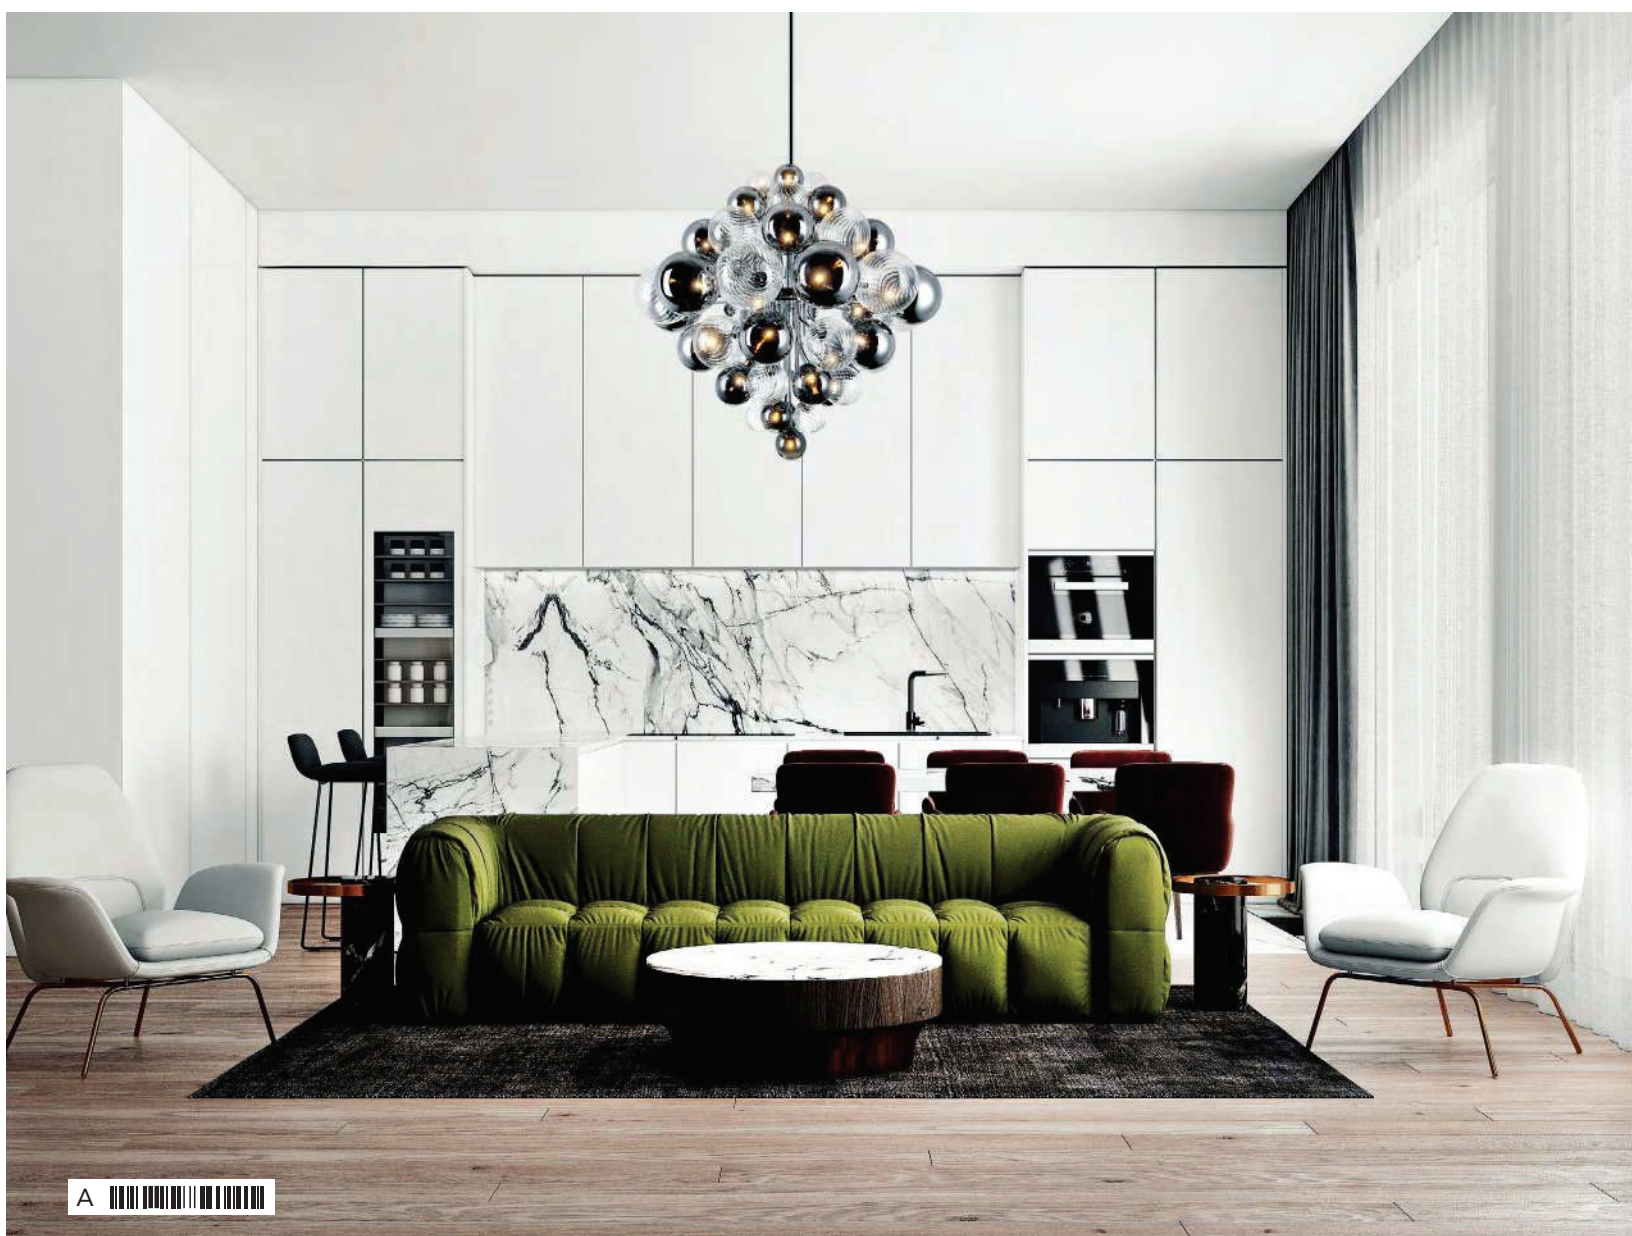

Bulbs are not included

CELESTE

A

B

No.	Model	Watt	Finish	Glass	
A	1212P14-1-169	1×LED G9×MAX 5W	Medallion Gold	Frosted	Bulbs are not included
B	1212P8-1-169	1×LED G9×MAX 5W	Medallion Gold	Frosted	

B

A

No.	Model	Watt	Finish	Glass	
A	1212W6-2-169	2xLED G9xMAX 5W	Medallion Gold	Frosted	Bulbs are not included
B	1212T8-2-169	2xLED G9xMAX 5W	Medallion Gold	Frosted	