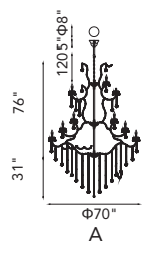

No.	Model	Watt	Bulbs	Finish	Crystal
A	8318P70C-84-A	MAX40W	84×E12	Chrome	Clear Crystal
B	8318P60C-49-A	MAX40W	49×E12	Chrome	Clear Crystal