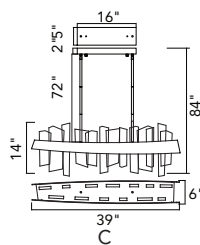

C

No.	Model	Watt	Delivered Lumens	Finish	Glass
A	1246P32-602	48W	2496	Satin Gold	Clear
B	1246P24-602-A	35W	1820	Satin Gold	Clear
C	1246P39-602	38W	1976	Satin Gold	Clear
D	1246W5-602	5W	260	Satin Gold	Clear
E	1246W8-602	10W	520	Satin Gold	Clear

Dimmable with ELV dimmer(not included)
Maximum Cable Length 120"
Color Temp 3000K
CRI(Ra) >90
Dimming 100%-10%
Rated Life 50000 hours