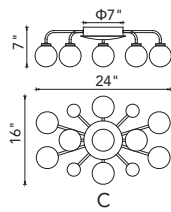

No.	Model	Watt	Finish	Glass
A	1125P16-8-268	8×LED G9×MAX 7W	Sun Gold	Frosted
B	1125W8-1-268	1×LED G9×MAX 7W	Sun Gold	Frosted
C	1125C24-9-268	9×LED G9×MAX 7W	Sun Gold	Frosted
D	1125C16-4-268	4×LED G9×MAX 7W	Sun Gold	Frosted

Bulbs are not included