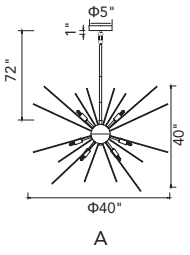

No.	Model	Watt	Bulbs	Finish
A	1034P40-14-620	MAX40W	14×G9	Gold Leaf
B	1034P30-9-620	MAX40W	9×G9	Gold Leaf
C	1034P16-6-620	MAX40W	6×G9	Gold Leaf
D	1034C40-8-620	MAX40W	8×G9	Gold Leaf
E	1034C20-6-620	MAX40W	6×G9	Gold Leaf
F	1034W8-2-620	MAX40W	2×G9	Gold Leaf