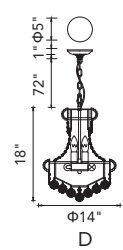

No.	Model	Watt	Bulbs	Finish	Crystal
A	8001P24C	MAX60W	17×E12	Chrome	Clear Crystal
B	8001P28C	MAX60W	18×E12	Chrome	Clear Crystal
C	8001P32C	MAX60W	19×E12	Chrome	Clear Crystal
D	8001P14C	MAX60W	6×E12	Chrome	Clear Crystal
E	8001P18C	MAX60W	8×E12	Chrome	Clear Crystal
F	8001P20C	MAX60W	14×E12	Chrome	Clear Crystal