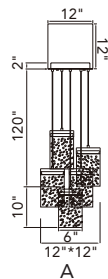

No.	Model	Watt	Delivered Lumens	Finish	Glass	Dimmable with ELV dimmer(not included) Maximum Cable Length 120" Color Temp 3000K CRI(Ra) >90 Dimming 100%-10% Rated Life 50000 hours
A	1587P12-5-101	55W	2860	Black	Clear	
B	1587P6-1-101	10W	520	Black	Clear	
C	1587W20-2-101	20W	1040	Black	Clear