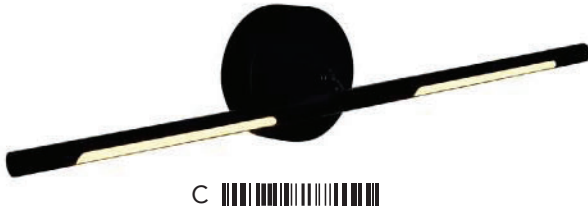

C

No.	Model	Watt	Delivered Lumens	Finish	Acrylic	Dimmable with ELV dimmer(not included)
A	1375P43-6-101	27W	1404	Black	Frosted	Color Temp 3000K CRI(Ra) >80 Dimming 100%-10% Rated Life 50000 hours
B	1375P31-6-101	20W	1040	Black	Frosted	
C	1375W24-1-101	3W	156	Black	Frosted