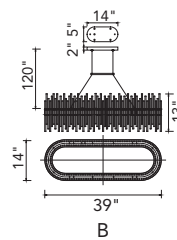

No.	Model	Watt	Delivered Lumens	Finish	Crystal	Dimmable with ELV dimmer(not included) Maximum Cable Length 120" Color Temp 3000K CRI(Ra) >90 Dimming 100%-10% Rated Life 50000 hours
A	1063P47-169-RC	85W	4420	Medallion Gold	Clear Crystal	
B	1063P39-169-RC	65W	3380	Medallion Gold	Clear Crystal