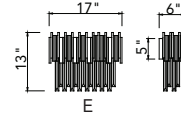

E

No.	Model	Watt	Bulbs	Finish	Crystal
A	1112P16-4-169	MAX60W	4×E12	Medallion Gold	Clear
B	1112P24-7-169	MAX60W	7×E12	Medallion Gold	Clear
C	1112P38-9-169	MAX60W	9×E12	Medallion Gold	Clear
D	1112W8-1-169	MAX60W	1×E12	Medallion Gold	Clear
E	1112W17-3-169	MAX60W	3×E12	Medallion Gold	Clear
F	1112P12-4-169	MAX60W	4×E12	Medallion Gold	Clear