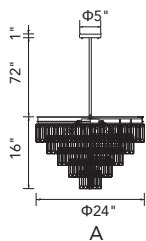

A

No.	Model	Watt	Bulbs	Finish	Crystal
A	9969P24-12-601	MAX60W	12×E12	Chrome	Clear Crystal
B	9969P8-5-601	MAX40W	5×G9	Chrome	Clear Crystal
C	9969P18-5-601	MAX60W	5×E12	Chrome	Clear Crystal