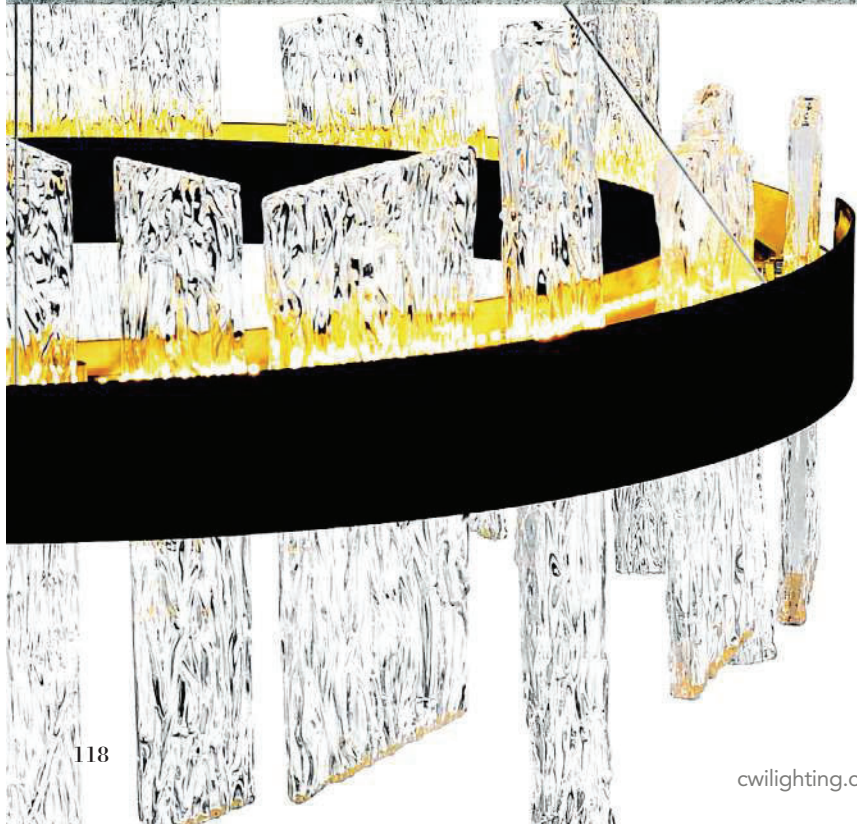

GUADIANA

GUADIANA

LED

A 

No.	Model	Watt	Delivered Lumens	Finish	Glass	
A	1246P32-101	48W	2496	Black+Satin Gold 	Clear	Dimmable with ELV dimmer(not included) Maximum Cable Length 120" Color Temp 3000K CRI(Ra) >90 Dimming 100%-10% Rated Life 50000 hours