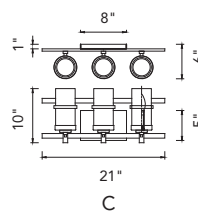

C

No.	Model	Watt	Bulbs	Finish	Glass
A	9827W5-1-101	MAX60W	1×E12	Black	Clear
B	9827C18-4-101	MAX60W	4×E12	Black	Clear
C	9827W21-3-101	MAX60W	3×E12	Black	Clear