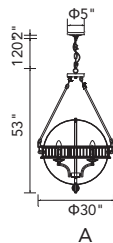

A

No.	Model	Watt	Bulbs	Finish	Crystal
A	9957P30-6-101	MAX60W	6×E12	Black	Clear Crystal
B	9957P20-4-101	MAX60W	4×E12	Black	Clear Crystal
C	9957P42-12-101	MAX60W	12×E12	Black	Clear Crystal