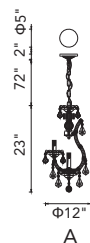

No.	Model	Watt	Bulbs	Finish	Crystal
A	8311P12C-3	MAX60W	4×E12	Chrome	Clear Crystal