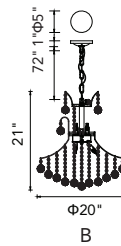

No.	Model	Watt	Bulbs	Finish	Crystal
A	8012P24G	MAX60W	10×E12	Gold	Clear Crystal
B	8012P20G	MAX60W	8×E12	Gold	Clear Crystal