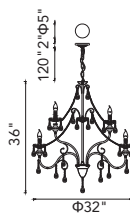

A

No.	Model	Watt	Bulbs	Finish	Crystal
A	5095P32B-9	MAX60W	9×E12	Black	Black Crystal