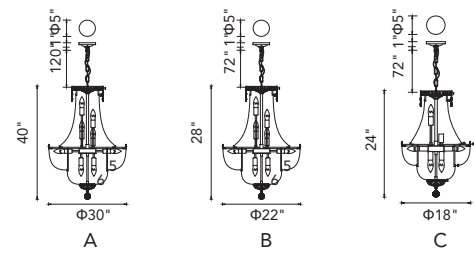

A 

STEFANIA

B 

C 

No.	Model	Watt	Bulbs	Finish	Crystal
A	8003P30C	MAX60W	20×E12	Chrome 	Clear Crystal
B	8003P22C	MAX60W	13×E12	Chrome 	Clear Crystal
C	8003P18C	MAX60W	8×E12	Chrome 	Clear Crystal

STEFANIA

A 

B 