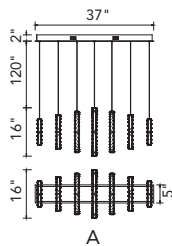

CELINA

A 

B 

C 

No.	Model	Watt	Delivered Lumens	Finish	Crystal	Dimmable with ELV dimmer(not included) Maximum Cable Length 120"
A	1046P37-7-601-RC	100W	5200	Chrome 	Clear Crystal	Color Temp 4000K CRI(Ra) >80
B	1046P26-5-601-RC	75W	3900	Chrome 	Clear Crystal	Dimming 100%-10%
C	1046P34-6-601	80W	4160	Chrome 	Clear Crystal	Rated Life 50000 hours