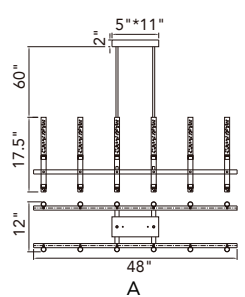

No.	Model	Watt	Delivered Lumens	Finish	Acrylic	Dimmable with ELV dimmer(not included)
A	1703P48-12-101-RC	45W	2340	Black	Clear Bubble	Color Temp 3000K CRI(Ra) >80 Dimming 100%-10% Rated Life 50000 hours