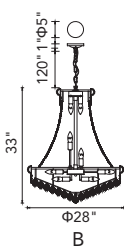

No.	Model	Watt	Bulbs	Finish	Crystal
A	8001P24C	MAX60W	17×E12	Chrome	Clear Crystal
B	8001P28C	MAX60W	18×E12	Chrome	Clear Crystal
C	8001P32C	MAX60W	19×E12	Chrome	Clear Crystal
D	8001P14C	MAX60W	6×E12	Chrome	Clear Crystal
E	8001P18C	MAX60W	8×E12	Chrome	Clear Crystal
F	8001P20C	MAX60W	14×E12	Chrome	Clear Crystal