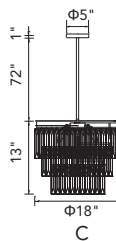

C

No.	Model	Watt	Bulbs	Finish	Crystal
A	9969P24-12-601	MAX60W	12×E12	Chrome	Clear Crystal
B	9969P8-5-601	MAX40W	5×G9	Chrome	Clear Crystal
C	9969P18-5-601	MAX60W	5×E12	Chrome	Clear Crystal