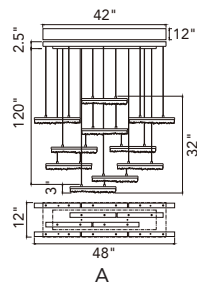

No.	Model	Watt	Delivered Lumens	Finish	Glass	Dimmable with ELV dimmer(not included) Maximum Cable Length 120" Color Temp 3000K CRI(Ra) >90 Dimming 100%-10% Rated Life 50000 hours
A	1588P48-10-624	100W	5200	Brass	Clear