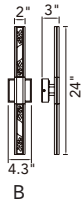

B

No.	Model	Watt	Delivered Lumens	Finish	Glass	Dimmable with ELV dimmer(not included) Maximum Cable Length 120"
A	1589P12-5-624	23W	1196	Brass	Clear	Color Temp 3000K
B	1589W24-624	9W	468	Brass	Clear	CRI(Ra) >90
C	1589W5-624	5W	260	Brass	Clear	Dimming 100%-10%
D	1589P5-1-624	5W	260	Brass	Clear	Rated Life 50000 hours