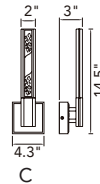

C

No.	Model	Watt	Delivered Lumens	Finish	Glass	Dimmable with ELV dimmer(not included) Maximum Cable Length 120"
A	1589P12-5-624	23W	1196	Brass	Clear	Color Temp 3000K
B	1589W24-624	9W	468	Brass	Clear	CRI(Ra) >90
C	1589W5-624	5W	260	Brass	Clear	Dimming 100%-10%
D	1589P5-1-624	5W	260	Brass	Clear	Rated Life 50000 hours