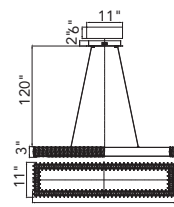

A 

FELICITY

B 

C 

A

B

C

No.	Model	Watt	Delivered Lumens	Finish	Crystal	
A	1084P52-601-RC-2C	150W	7800	Chrome 	Clear Crystal	Dimmable with ELV dimmer(not included) Maximum Cable Length 120" Color Temp 4000K CRI(Ra) >80 Dimming 100%-10% Rated Life 50000 hours
B	1084P52-601-RC-1C	80W	4160	Chrome 	Clear Crystal	
C	1084P44-601-RC-1C	68W	3536	Chrome 	Clear Crystal	