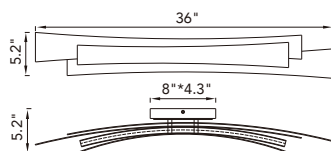

A

No.	Model	Watt	Delivered Lumens	Finish	Dimmable with ELV dimmer(not included) Maximum Cable Length 120"
A	1698W36-101	18W	936	Black	CCT 3000,4000,5000K CRI(Ra) >90
B	1698W24-101	9W	468	Black	Dimming 100%-10% Rated Life 50000 hours