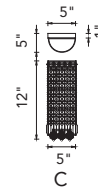

COLOSSEUM

A 

B 

C 

No.	Model	Watt	Bulbs	Finish	Crystal
A	8005W26C-RC	MAX60W	6×E12	Chrome 	Clear Crystal
B	8005W6C-R	MAX60W	4×E12	Chrome 	Clear Crystal
C	8005W5C-R	MAX60W	2×E12	Chrome 	Clear Crystal

Mini Pendants