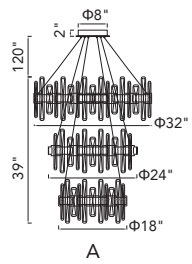

A

No.	Model	Watt	Delivered Lumens	Finish	Crystal	Dimmable with ELV dimmer(not included) Maximum Cable Length 120" Color Temp 3000K CRI(Ra) >90 Dimming 100%-10% Rated Life 50000 hours
A	1592P32-3-612	150W	7800	Pearl Black + Titanium Gold	Clear