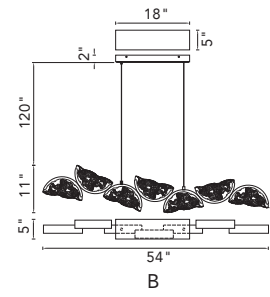

No.	Model	Watt	Delivered Lumens	Finish	
A	1715P8-4-101	24W	1248	Black	Dimmable with ELV dimmer(not included) Maximum Cable Length 120" CCT 3000,4000,5000K CRI(Ra) >90 Dimming 100%-10% Rated Life 50000 hours
B	1715P54-7-101	36W	1872	Black