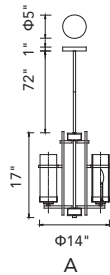

No.	Model	Watt	Bulbs	Finish	Glass
A	9827P14-4-101	MAX60W	4×E12	Black	Clear
B	9827P11-2-101	MAX60W	2×E12	Black	Clear