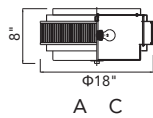

No.	Model	Watt	Bulbs	Finish	Glass	Crystal
A	1567C18-4-101	MAX60	4×E26	Black	Frosted	Clear
B	1567C22-5-101	MAX60	5×E26	Black	Frosted	Clear
C	1567C18-4-602	MAX60	4×E26	Satin Gold	Frosted	Clear
D	1567C22-5-602	MAX60	5×E26	Satin Gold	Frosted	Clear