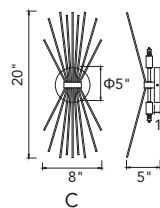

No.	Model	Watt	Bulbs	Finish
A	1034C40-8-101	MAX40	8×G9	Black
B	1034C20-6-101	MAX40	6×G9	Black
C	1034W8-2-101	MAX40	2×G9	Black