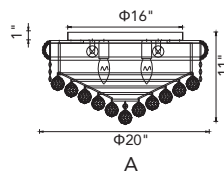

EMPIRE

A 

C 

B 

No.	Model	Watt	Bulbs	Finish	Crystal
A	8001C20G	MAX60W	8×E12	Gold 	Clear Crystal
B	8001C12G	MAX60W	3×E12	Gold 	Clear Crystal
C	8001C14G	MAX60W	4×E12	Gold 	Clear Crystal

D

A

B