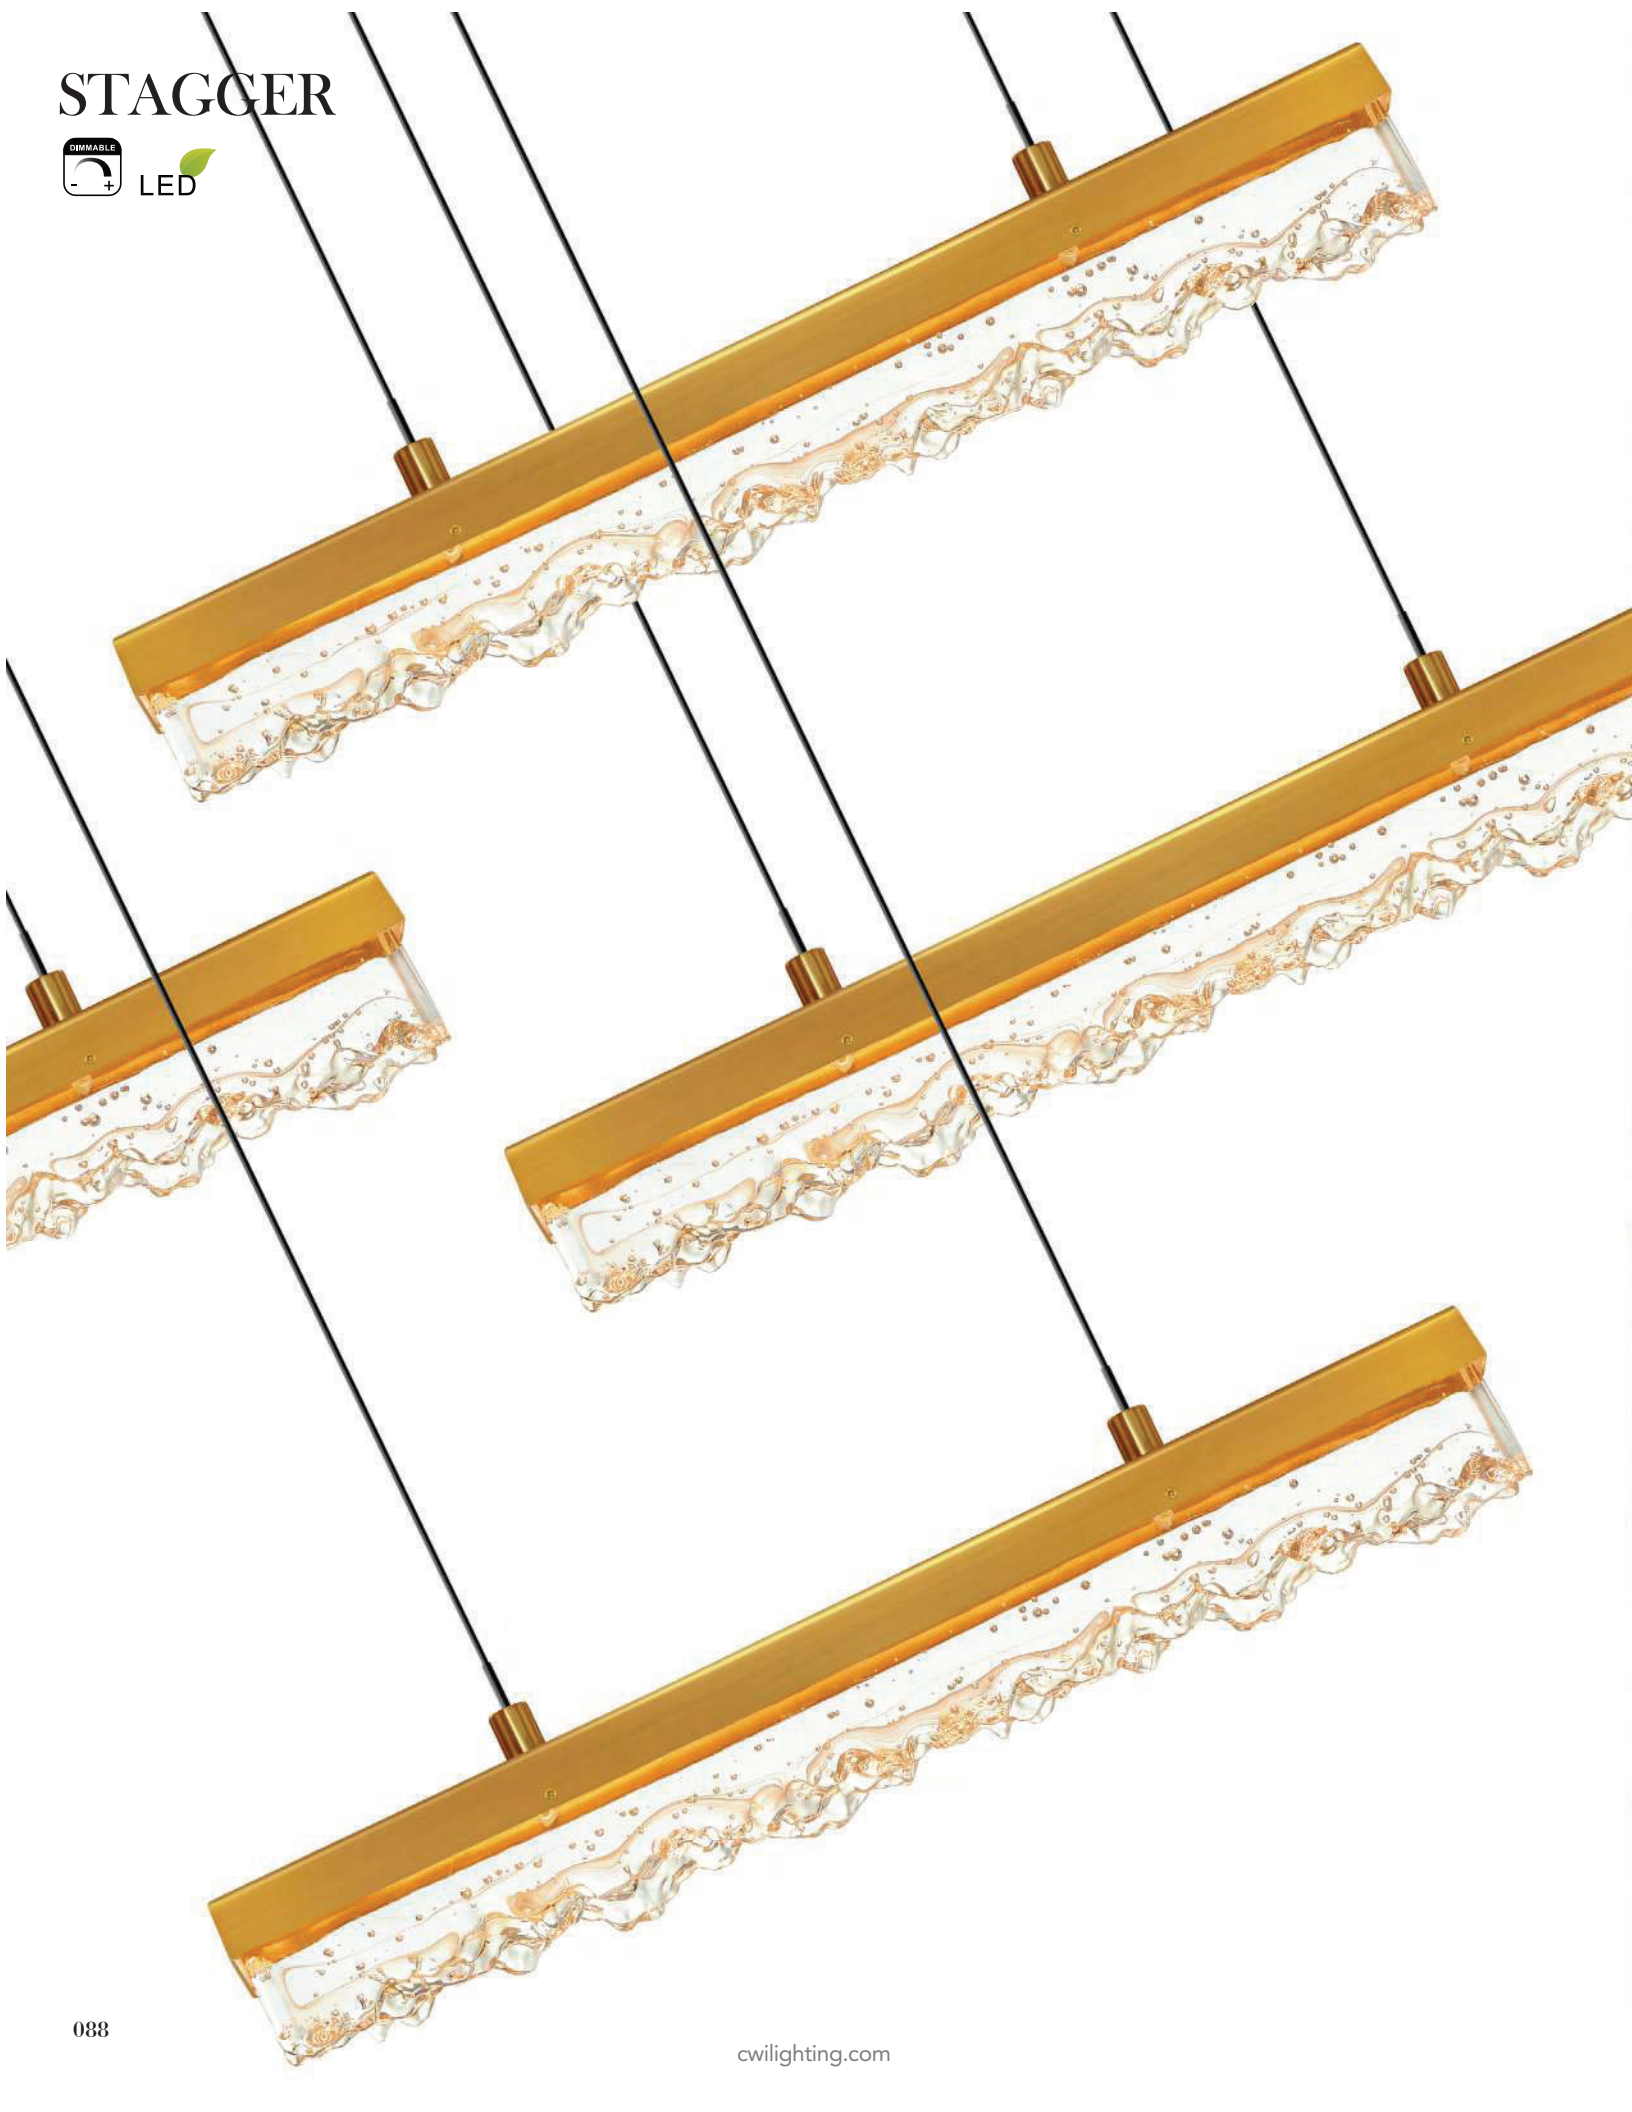

STAGGER

STAGGER

STAGGER

A 

No.	Model	Watt	Delivered Lumens	Finish	Glass	Dimmable with ELV dimmer(not included) Maximum Cable Length 120" Color Temp 3000K CRI(Ra) >90 Dimming 100%-10% Rated Life 50000 hours
A	1588P60-14-624	140W	7280	Brass 	Clear	