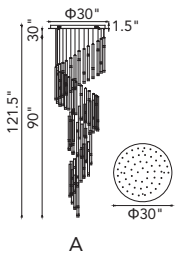

A

No.	Model	Watt	Delivered Lumens	Finish	Acrylic	Dimmable with ELV dimmer(not included) Maximum Cable Length 120" Color Temp 3000K CRI(Ra) >80 Dimming 100%-10% Rated Life 50000 hours
A	1262P30-54-101	142	7384	Black	Frosted	
B	1262P24-16-101	48	2496	Black	Frosted