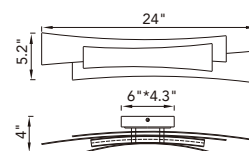

B

No.	Model	Watt	Delivered Lumens	Finish	Dimmable with ELV dimmer(not included) Maximum Cable Length 120"
A	1698W36-101	18W	936	Black	CCT 3000,4000,5000K CRI(Ra) >90
B	1698W24-101	9W	468	Black	Dimming 100%-10% Rated Life 50000 hours