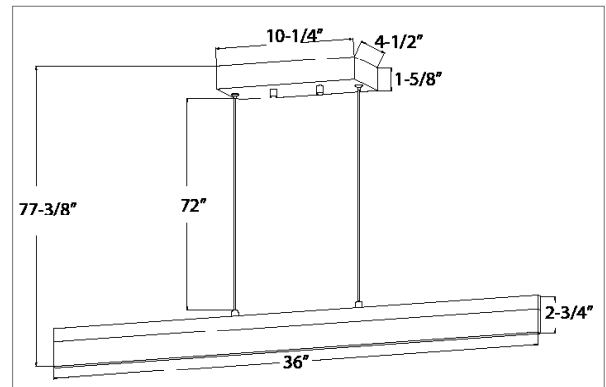

Linear Edge-lit LED Ribbon Light

LED Lamp
Other Components

- 120V 60 Hz - Power Over Cable
- Metal with diffused acrylic ribbon lens
- 3000K | 80 CRI
- 28W | 1600 lms delivered
- Dimmable TRIAC, 10-100%
- Adjustable 6' wire length
- cETLus Listed for damp location
- LED Lamp: 5 Year Limited Warranty
- Other Components: 1 Year Limited Warranty

ORDERING GUIDE

Example: 4600BN

Model	Finish	
4600	BN	Brushed Nickel

Specifications and dimensions subject to change.
Lumens are delivered unless otherwise noted.
See website for most current information.