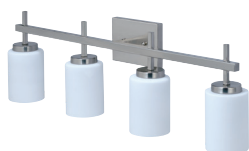

4904-4, 4908-4
4-Light Round Shade Vanity
Page 127