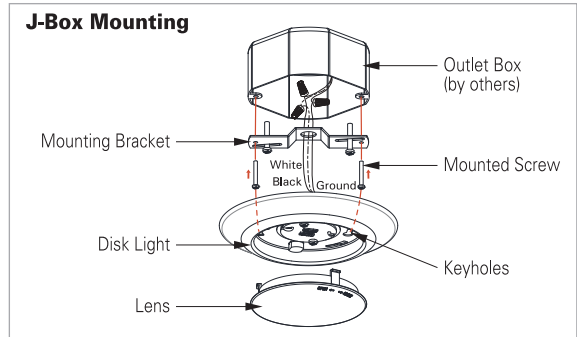

ORDERING GUIDE Example: 8554WH-90-3K

Model	Finish	CRI	CCT
8554	WH White	-90 90 CRI	-3K 3000K -4K 4000K

Specifications and dimensions subject to change.
Lumens are delivered unless otherwise noted.
See website for most current information.