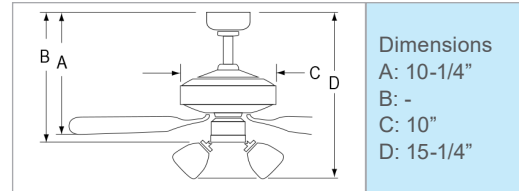

Brushed Nickel Motor /
Brushed Nickel Blades

Performance

Model Number	Energy Information at High Speed		Voltage
	Airflow CFM	Power Use Watts	
1044LED	5454	49.21	120V

ORDERING GUIDE

Example: **1044LED-BN-BN**

Model	Motor / Blade Finish
1044LED-	BN-BN Brushed Nickel / Brushed Nickel
52" Sweep, AC Motor, Pull Chain, with Integral LED Light Kit	BK-BK Black / Black
	OB-OB Oil Rubbed Bronze / Oil Rubbed Bronze
	WW-WW White / White

Specifications and dimensions subject to change.
Lumens are delivered unless otherwise noted.
See website for most current information.