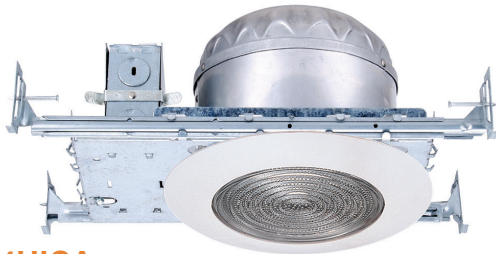

8104HICA
6" IC Airtight Shallow Frame-In