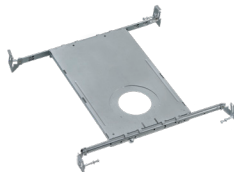

ORDERING GUIDE

Example: 8776WH-90-3K

Model	Finish	CRI	CCT
8776	WH White	-90 90 CRI	-3K 3000K
Accessory			
PF-4		4" Mounting Plate