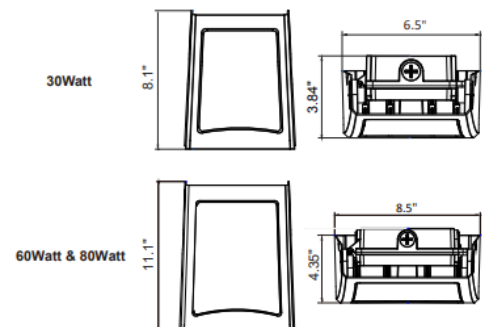

ORDERING GUIDE

Example: 4432-1OB-30-4K

Model	Finish	Watts	CCT
4432-1	OB Oil Rubbed Bronze	-30 30W -60 60W -80 80W	-4K 4000K -5K 5000K

Specifications and dimensions subject to change.
Lumens are delivered unless otherwise noted.
See website for most current information.