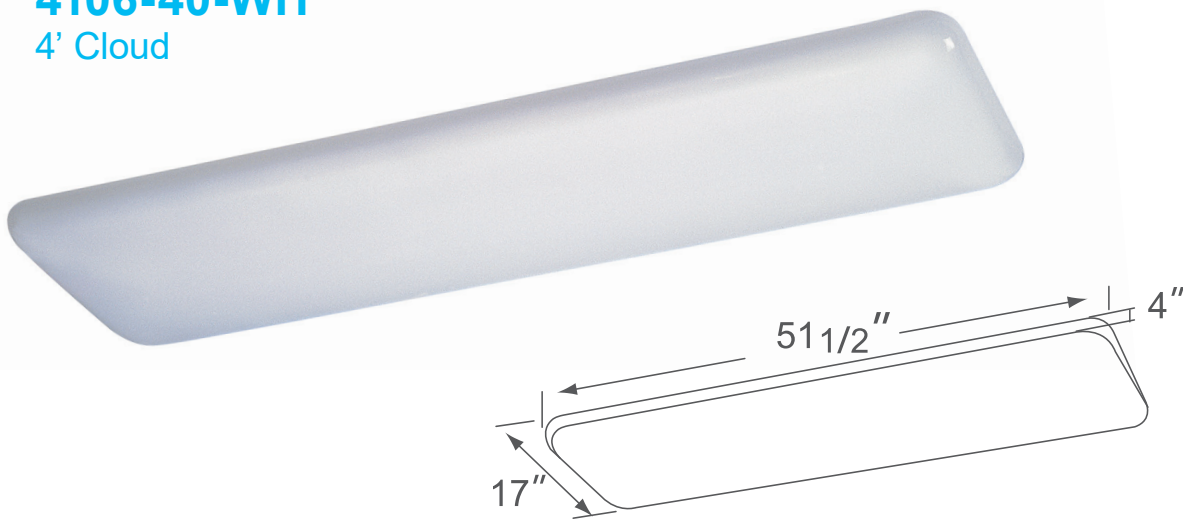

4106-40-WH

4' Cloud

ORDERING GUIDE

Example: 4105-40-WH

Model	Finish
4105-40 35W | 2800 lms	-WH White
4106-40 70W | 5600 lms	

Specifications and dimensions subject to change.
Lumens are delivered unless otherwise noted.
See website for most current information.