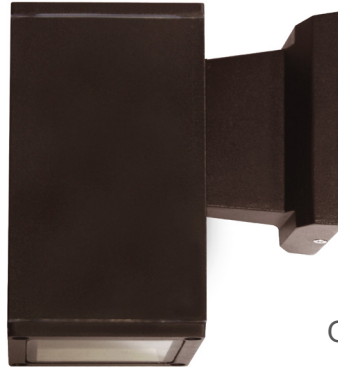

4" LED Architectural Square Cylinder Downlight

- 120V - 60Hz
- 3000K or 4000K | 80 CRI
- Dimmable TRIAC, 5% -100%
- Die Cast Aluminum with acrylic diffuser
- Operating Temp: -30°C to +40°C
- 13W | 845 lms
- 17W | 1105 lms
- 27W | 1755 lms
- cCSAus Listed for wet location
- LED Lamp: 5 Year Limited Warranty
- Other Components: 1 Year Limited Warranty

Oil Rubbed Bronze (OB)