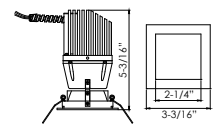

8862S

Straight White Cone

ORDERING GUIDE Example: 8862S-WH

Model #	Finish
8862S	-WH White