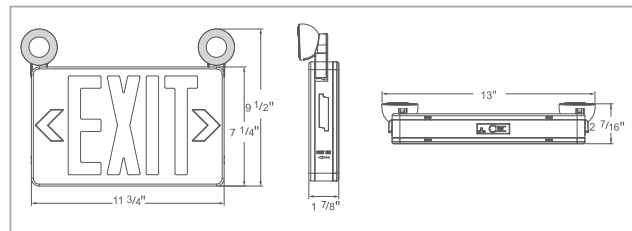

ORDERING GUIDE

Example: RXEL38RW

Model	Lettering/Housing
RXEL38 High Output Exit/ Emergency Combo	RW Red with white housing GW Green with white housing

Specifications and dimensions subject to change.
Lumens are delivered unless otherwise noted.
See website for most current information.