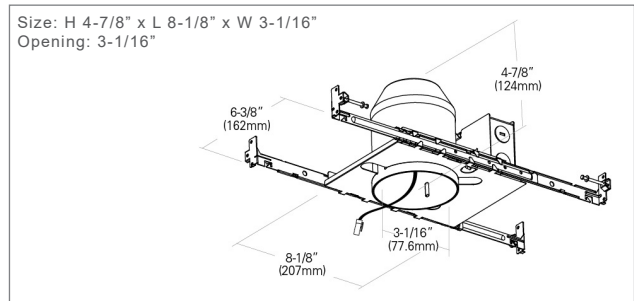

8317HR
3" LED IC Rated Remodel