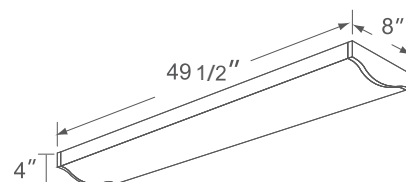

ORDERING GUIDE

Example: 4204WH

Model
4204WH 4' Warp - 2800 lms

Specifications and dimensions subject to change.
Lumens are delivered unless otherwise noted.
See website for most current information.