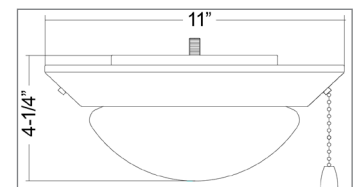

Energy Star Ceiling Fan Light Kit

- 120V - 60 Hz
- 2 x 9W | E26 A19 LED | Dimmable | 3000K | 90 CRI | Lamps Included
- Shade: Satin White Acrylic lens
- Replacement Lens: 1RP22G
- Energy Star 4.0 Compliant
- cETLus Listed for damp location

ORDERING GUIDE

Example: 1RP22BN-ES

Model	Finish	Energy Star
1RP22	BN Brushed Nickel WW White	-ES Energy Star

- 120V - 60 Hz
- 2 x 9W | E26 A19 LED | Dimmable | 3000K | 90 CRI | Lamps Included
- Shade: Satin White Glass
- Replacement Glass: 1RP82-G
- Energy Star 4.0 Compliant
- cETLus Listed for damp location

White (WW)

ORDERING GUIDE

Example: 1RP82BN-ES

Model	Finish	Energy Star
1RP82	BN Brushed Nickel OB Oil Rubbed Bronze WW White	-ES Energy Star