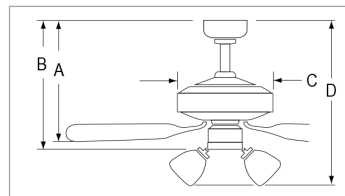

1046

Oil Rubbed Bronze Motor / Walnut Blades

1046LED Oil Rubbed Bronze Motor / Walnut Blades

1046LED

Brushed Nickel Motor / Brushed Nickel Blades

Brushed Nickel Motor / Brushed Nickel Blades

Dimensions

1046	1046LED
A: 9-3/4"	A: 9-3/4"
B: 12-1/4"	B: 12-1/4"
C: 7-5/8"	C: -
D: -	D: 13"