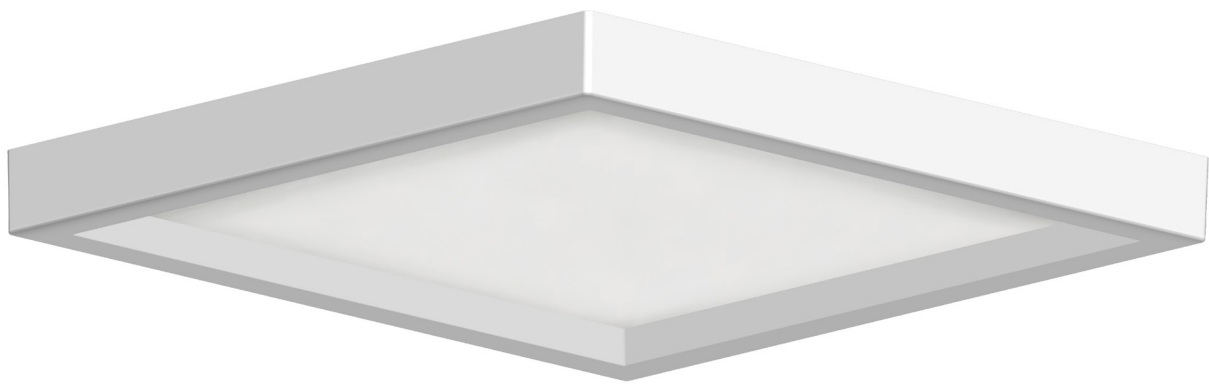

5" / 7" Square Ceiling Mount

- 120V - 60Hz
- 3000K, 4000K | 90 CRI
- Dimmable TRIAC, 10-100%
- Steel construction with acrylic diffuser
- 8548: 7-5/16" x 9/16" | 15W | 907 lms
- 8748: 4-15/16" x 9/16" | 10W | 625 lms
- Energy Star Listed
- cCSAus Listed for wet location
- 5 Year Limited Warranty