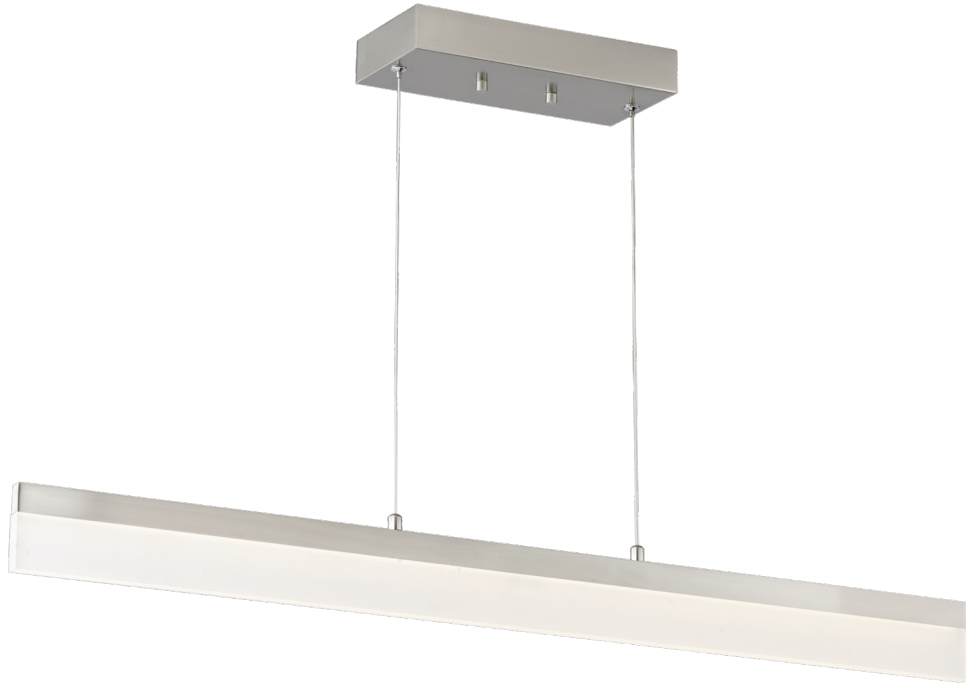

Linear Edge-lit LED Ribbon Light

LED Lamp
Other Components

- 120V 60 Hz - Power Over Cable
- Metal with diffused acrylic ribbon lens
- 3000K | 80 CRI
- 28W | 1600 lms delivered
- Dimmable TRIAC, 10-100%
- Adjustable 6' wire length
- cETLus Listed for damp location
- LED Lamp: 5 Year Limited Warranty
- Other Components: 1 Year Limited Warranty