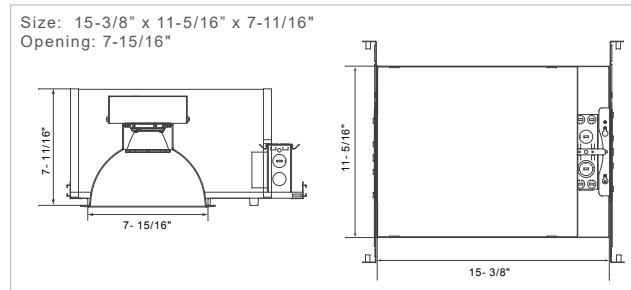

8125H
8" LED Frame-In

8125HIC
8" LED IC Airtight Frame-In

8126H
8" LED Architectural Housing

8096B

Optional Two Piece Bar
Hanger set
24" Joist Span

ORDERING GUIDE

Example: 8125H-23-40-EM

Model #	Wattage		CCT		Emergency
8125H	-23	23W	-30	3000K	blank no EM option
8125HIC	-30	30W	-35	3500K	EM adds Battery Pack
8126H	-45	45W	-40	4000K	
			-50	5000K	