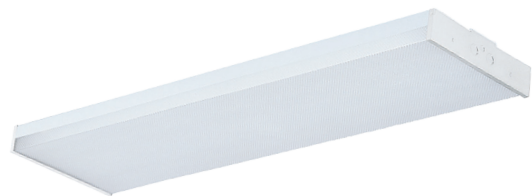

4218WH
4' Wide Prismatic Wrap