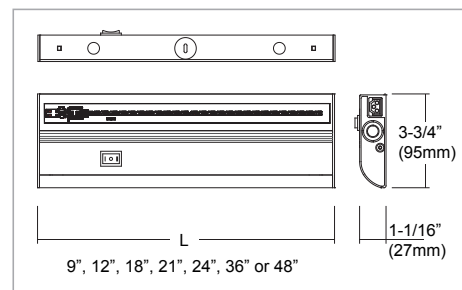

Adjusted Color of Light with Intrgrated Switch

- SOFT WHITE (2700K)
- BRIGHT WHITE (4000K)
- DAYLIGHT (5000K)

Model	Size (L x H x D)
8966WH-2734	9" x 3-3/4" x 1-1/16"
8967WH-2734	12" x 3-3/4" x 1-1/16"
8968WH-2734	18" x 3-3/4" x 1-1/16"
8969WH-2734	21" x 3-3/4" x 1-1/16"
8970WH-2734	24" x 3-3/4" x 1-1/16"
8971WH-2734	36" x 3-3/4" x 1-1/16"
8972WH-2734	48" x 3-3/4" x 1-1/16"