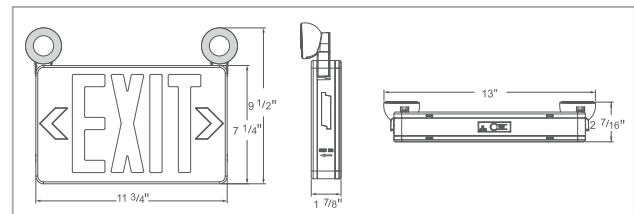

ORDERING GUIDE

Example: RXEL40RW-SD

Model	Lettering/Housing	Self-diagnostic
RXEL40		
High Output Self Diagnostic Exit/Emergency Combo	RW Red with white housing GW Green with white housing	-SD Self-diagnostic Standard

Specifications and dimensions subject to change.
Lumens are delivered unless otherwise noted.
See website for most current information.