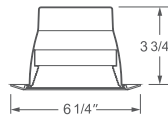

Haze Reflector with White Baffle with lens

ORDERING GUIDE Example: 8587WH

Model #	Finish
8587	WH White