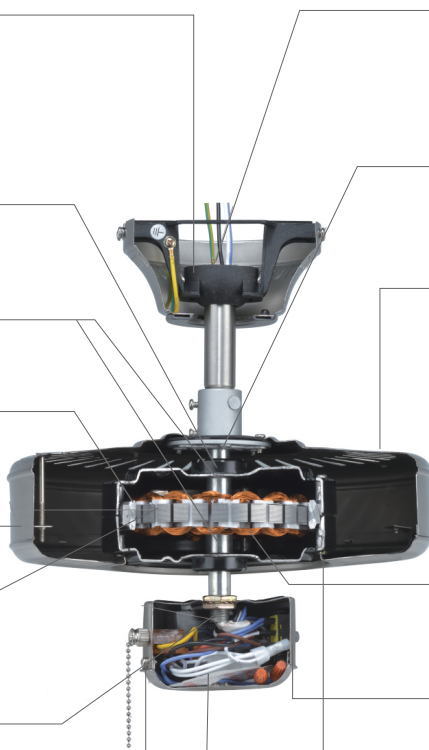

Oversized, Triple Mounting Systems

and heavy duty die cast hanging ball which eliminates wobble problems and provides maximum angles up to 35° for sloped and vaulted ceiling.

Precision ground solid steel motor shaft fixed into stators, create no wobble and friction.

Self-lubrication, permanently **double sealed ball bearings**.

Pure aluminum die cast rotors provide the most energy efficiency possible.

Motor housing is stamped or die casted, **triple plated and double casted** with corrosion resistors. Housings are matched for a perfect fit.

Heavy duty copper wiring.

Detachable switch housing with pre-wired plug in connector makes installation quick and easy. Light kit adaptable.

Heavy duty, **UL approved switches** give constant speed and action through entire operation and warranty.

52" or 76" lead wire on downrod ceiling fans, virtually eliminates splicing to accommodate longer downrod.

Maximum security, dual locking system, Threaded coupling to fit downrod tightly **Safety cable installed**.

No motor burn out from heat built up because our 16 pole motors have fiberglass insulation and silicon steel laminations.

Lifetime quality, vacuum dipped and lacquered stator provides constant magnetic operation.

3 speed with reversible switch can be used for summer/winter air flow.

DC Motors are utilized for maximum efficiency on our largest fans (1070, 1080).

Triple capacitors for more silent operation.