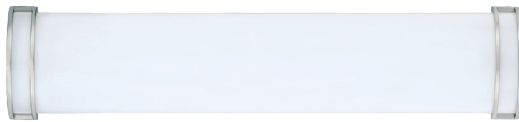

Specifications and dimensions subject to change.
Lumens are delivered unless otherwise noted.
See website for most current information.

Linear LED Vanity Light

LED Lamp Other Components

- 120V - 60 Hz
- Steel with Opal diffused acrylic lens
- 3000K | 80 CRI
- Dimmable TRIAC, 10-100%
- Horizontal or Vertically Mounted
- Beam Angle 120°
- cETLus Listed for damp location
- Energy Star Listed
- LED Lamp: 5 Year Limited Warranty
- Other Components: 1 Year Limited Warranty