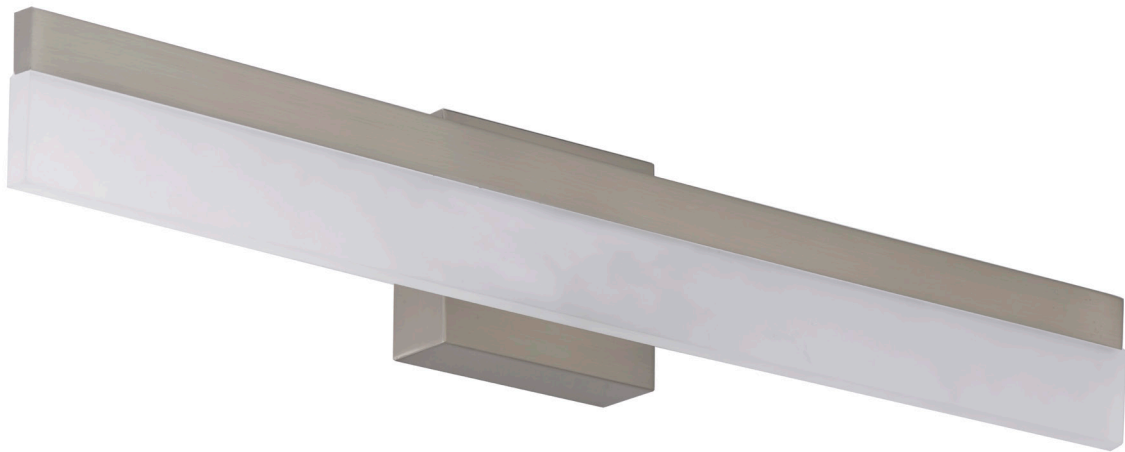

Linear LED Ribbon Vanity Light

- 120V - 60 Hz
- Steel with acrylic ribbon diffuser
- 3000K | 80 CRI
- 22W | 1500 lms
- Dimmable TRIAC, 10-100%
- 24" L x 4-1/2" H x 3" W
- ETL Listed
- LED Lamp: 5 Year Limited Warranty
- Other Components: 1 Year Limited Warranty

ORDERING GUIDE Example: 4905BN-24

Model	Finish	Length
4905	BN Brushed Nickel	-24