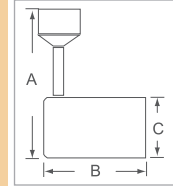

Finishes Available: White (WH), Black (BK), Brushed Aluminum (BA)