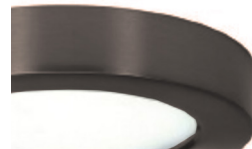

Oil Rubbed Bronze (OB)