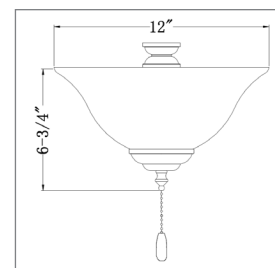

1RP18-ES
Oil Rubbed Bronze (OB)