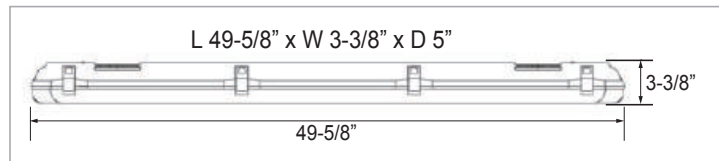

Linear Vapor Tight

- 120-277V Universal
- Single piece polycarbonate body
- Gasketed polycarbonate lens
- Stainless Steel latches included
- 0-10V Dimming | 4000K | 80 CRI
- Operating Temp: -30oC to 50oC
- -OS - Microwave Daylight/Motion Sensor Option
- -EM - Emergency Battery Pack Option
- CSAus Listed for wet location
- IP65 Rated
- 4117-1 - DLC5.1 Listed
- LED Lamps: 5 Year Limited Warranty
- Other Components: 1 Year Limited Warranty

4117-1 Series