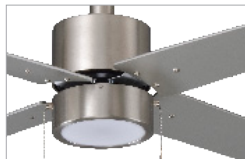

Brushed Nickel Motor / Brushed Nickel Blades