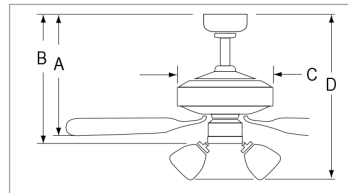

Black Motor / Black Blades

Brushed Nickel Motor / Brushed Nickel Blades

Oil Rubbed Bronze Motor / Oil Rubbed Bronze Blades

White Motor / White Blades

Dimensions

1078LED	1078-E26-L
A: 10-1/2"	A: 10-1/2"
B: -	B: -
C: 10"	C: 10"
D: 15-1/4"	D: 16"