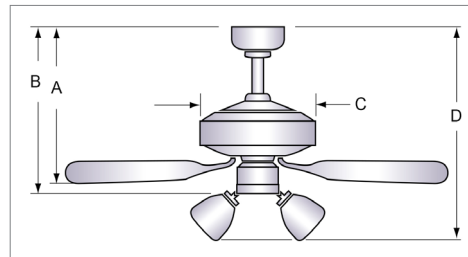

Dimension A and B are measured with standard downrod included with the fan.

Specifications and dimensions subject to change. Lumens are delivered unless otherwise noted. See website for most current information.