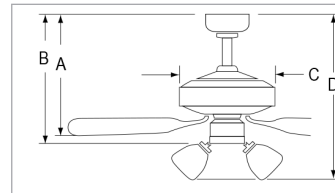

1047LED: Brushed Nickel Motor / Walnut Blades

1047

Brushed Nickel Motor / Walnut Blades

1047LED

Brushed Nickel Motor / Brushed Nickel Blades

Brushed Nickel Motor / Brushed Nickel Blades

Dimensions

1047	1047LED
A: 9-3/4"	A: 9-3/4"
B: 12-1/4"	B: 12-1/4"
C: 7-5/8"	C: -
D: -	D: 13"