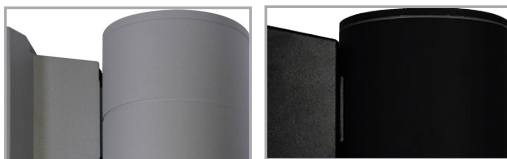

Brushed Aluminum (BA) Black (BK)

ORDERING GUIDE		Example: 4425BA-27-4K	
Model	Finish	Watts	CCT
4425	BK Black	-13 13W	-3K 3000K
	BA Brushed Aluminum	-17 17W	-4K 4000K
	OB Oil Rubbed Bronze	-27 27W	

4" LED Architectural Cylinder Up & Downlight