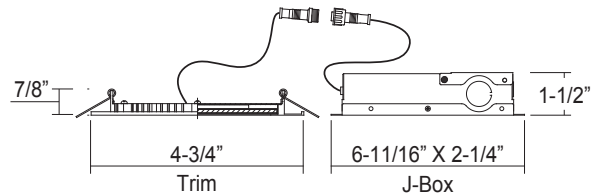

4" and 6" LED Ultra-Thin Light

- 120V - Ultra Slim Profile
- Durable Aluminum Construction
- Frosted Acrylic Lens
- 120° Beam Angle
- 4"-8742-2: 670 lms
- 6"-8542-2: 884 lms
- Dimmable TRIAC, 10-100%
- cETLus Listed for wet location
- Energy Star Listed
- LED lamps: 5 Year Limited Warranty

8742-2
4" Ultra-Thin Light