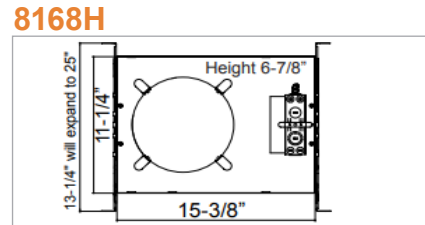

ORDERING GUIDE

Example: 8041-15-30-EM

Housing	Wattage	Source Lumens	Emergency
8041	-15 15W	-30 3000K	blank no EM option
8061	-20 20W	-35 3500K	EM adds Battery Pack
8081	-30 30W¹	-40 4000K	
	-40 40W²		

Specifications and dimensions subject to change. Lumens are delivered unless otherwise noted. See website for most current information.