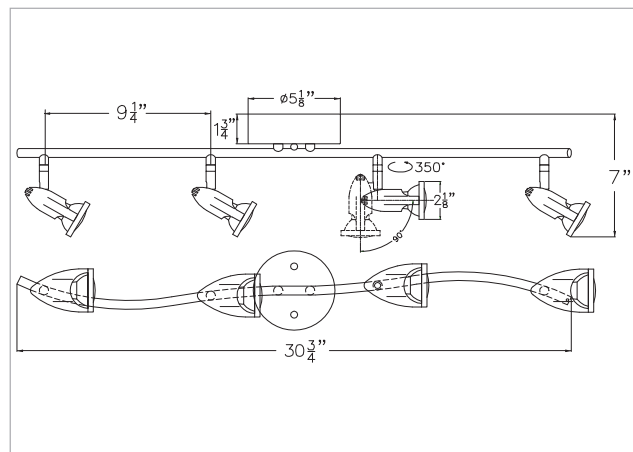

49353-3K-BN

Available in Brushed Nickel (BN)
4-Track Heads | 20W | 1481 total lms

Specifications and dimensions subject to change.
Lumens are delivered unless otherwise noted.
See website for most current information.