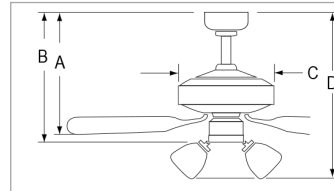

1072LED-PC Brushed Nickel Motor / Natural Maple Blades

1072-PC

Oil Rubbed Bronze Motor / Walnut Blades

1072LED-PC

Oil Rubbed Bronze Motor / Walnut

Brushed Nickel Motor / Maple Blades

Dimensions

1072-PC	1072LED-PC
A: 8-1/2"	A: 9-31-32"
B: 11-1/2"	B: 13"
C: 9-1/4"	C: 9"
D: -	D: -