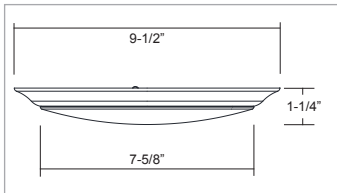

9" LED Low-Profile Disk Light

- 120V - 60Hz
- 3000K, 4000K | 90 CRI
- Dimmable TRIAC, 10-100%
- Aluminum Construction
- 9-1/2" x 1-1/4" | 30W | 2085 lms
- Energy Star Listed
- CSAus Listed for wet location
- JA8/Title 24 Compliant
- 5 Year Limited Warranty

ORDERING GUIDE Example: 8554WH-90-3K

Model	Finish	CRI	CCT
8554	WH White	-90 90 CRI	-3K 3000 -4K 4000

Specifications and dimensions subject to change.
Lumens are delivered unless otherwise noted.
See website for most current information.