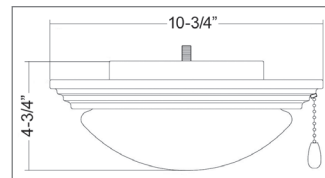

Energy Star Ceiling Fan Light Kit

- 120V-60Hz
- 2 x 9W | E26 A19 LED | Dimmable | 3000K | 90 CRI | Lamps Included
- Shade: Satin White Glass
- Replacement Glass: 1RP8X-G
- Energy Star 4.0 Compliant
- cETLus Listed for damp location

White (WW)

ORDERING GUIDE

Example: 1RP8BN-ES

Model	Finish	Energy Star
1RP8	BN Brushed Nickel	-ES Energy Star
	BK Black	
	OB Oil Rubbed Bronze	
	WW White	

- 120V - 60Hz
- 3 x 9W | E26 A19 LED | Dimmable | 3000K | 90 CRI | Lamps Included
- 1RP18-ES: Alabaster Glass Shade
- 1RP18-SG-ES: White Satin Glass Shade
- Replacement Glass: 1RP18G 1RP18SG
- Energy Star 4.0 Compliant
- cETLus Listed for damp location

ORDERING GUIDE

Example: 1RP18BN-SG-ES

Model	Finish	Glass	Energy Star
1RP18	BN Brushed Nickel	blank Alabaster Glass -SG Satin Glass	-ES Energy Star
	BK Black		
	OB Oil Rubbed Bronze		
	WW White