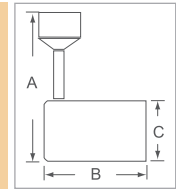

Track Heads

Intertek

The small-size heads provide a compact lighting solution for residential, retail, and commercial applications. With a variety of standard finishes, simple dimmable LED lamps, and J-track compatibility these fixtures offer solid flexibility for many needs.

- 120V Operating Voltage
- 3000K | 90 CRI
- Dimmable TRIAC, 15-100%
- 38° Beam Spread
- J-track Compatible
- Factory Conversion to H-track Compatible Available
- Polycarbonate Lens
- LED Lamp Included
- cETLus Listed for dry location
- 5 Year Limited Warranty

Finishes Available: White (WH), Black (BK), Brushed Aluminum (BA)