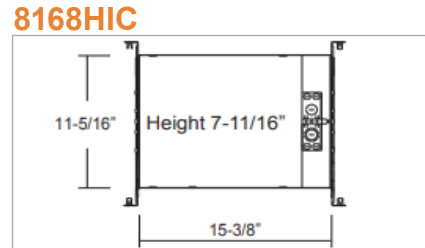

ORDERING GUIDE

Example: 8041-15-30-EM

Housing	Wattage	Source Lumens	Emergency
8041	-15 15W	-30 3000K	blank no EM option
8061	-20 20W	-35 3500K	EM adds Battery Pack
8081	-30 30W¹	-40 4000K	
	-40 40W²		

Specifications and dimensions subject to change. Lumens are delivered unless otherwise noted. See website for most current information.