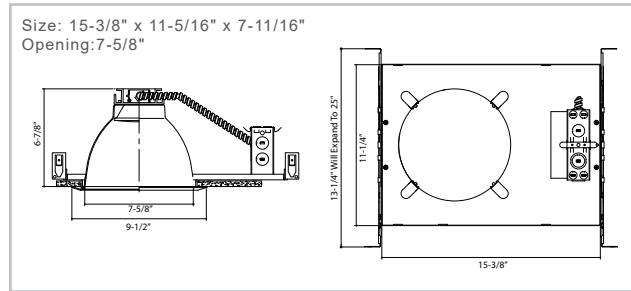

8125H
8" LED Frame-In

8125HIC
8" LED IC Airtight Frame-In

8126H
8" LED Architectural Housing

8096B

Optional Two Piece Bar
Hanger set
24" Joist Span

ORDERING GUIDE

Example: 8125H-23-40-EM

Model #	Wattage		CCT		Emergency
8125H	-23	23W	-30	3000K	blank no EM option
8125HIC	-30	30W	-35	3500K	EM adds Battery Pack
8126H	-45	45W	-40	4000K	
			-50	5000K	