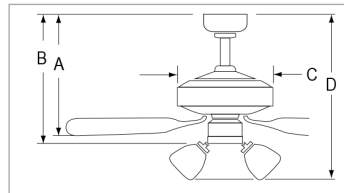

Dimensions	
1004-E26-L	1008LED
A: 10-1/4"	A: 10-1/4"
B: -	B: -
C: 10"	C: 10"
D: 16"	D: 15-1/4"

Performance

Model Number	Energy Information at High Speed		
	Airflow CFM	Power Use Watts	Voltage
1008LED 1004-E26-L	5351	61.96	120V

ORDERING GUIDE

Example: 1008LED-BN-BN

Model	Motor / Blade Finish
1008LED- 50" Sweep with Integral LED Light Kit	BN-BN Brushed Nickel / Brushed Nickel
	BN-WT Brushed Nickel / Walnut
	OB-OB Oil Rubbed Bronze / Oil Rubbed Bronze
	BK-BK Black / Black
	MBK-MBK Matte Black / Matte Black
	WW-WW White / White

Example: 1004BN-BN-E26-L

Model	Motor / Blade Finish	Socket Base	Light Kit
1004 50" Sweep with E26 LED Light Kit	BN-BN Brushed Nickel / Brushed Nickel	-E26 socket base	-L A19 LED Lamps Included
	BN-WT Brushed Nickel / Walnut		
	OB-OB Oil Rubbed Bronze / Oil Rubbed Bronze		
	BK-BK Black / Black		
	MBK-MBK Matte Black / Matte Black		
	WW-WW White / White		

Specifications and dimensions subject to change.
Lumens are delivered unless otherwise noted.
See website for most current information.