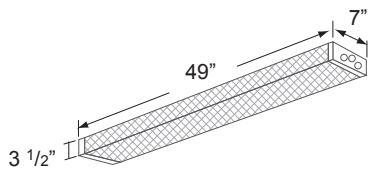

4218WH
4' Wide Prismatic Wrap