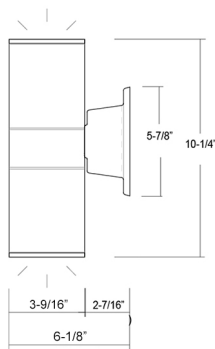

Oil Rubbed Bronze (OB)