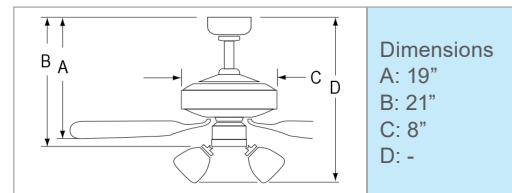

Performance

Model Number	Energy Information at High Speed		Voltage
	Airflow CFM	Power Use Watts	
1091	7876	58.9	120V

ORDERING GUIDE

Example: 1091BA-BA

Model	Motor / Blade Finish
1091 56" Sweep	BA-BA Brushed Aluminum / Brushed Aluminum WW-WW White / White

Specifications and dimensions subject to change.
Lumens are delivered unless otherwise noted.
See website for most current information.