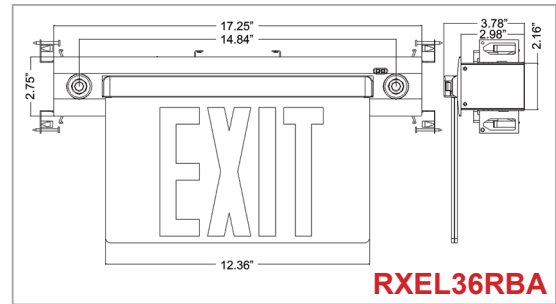

Recessed Edge-lit Exit/ Emergency Combo

LED Lamp Other Components

- 120V/277V
- Polycarbonate Lens and Waterproof Thermoplastic Housing
- Single or Double Face

- Operating Temp: 10°C to +40°C
- 3.6V, 1800 mAh Ni-MH
- Two Adjustable Heads: 1.5W total | 250 lms total
- Wall, Ceiling or End Mount

- UL Listed for damp location to UL924 standards
- CEC Title 20 Compliant
- LED Lamps: 5 Year Limited Warranty
- Other Components: 1 Year Limited Warranty

RXEL36RBA

ORDERING GUIDE

Example: RXEL35RBA

Model	Lettering/Housing
RXEL35 Single Faceplate	RBA Red letters, brushed aluminum housing GBA Green letters, brushed aluminum housing
RXEL36 Double Faceplate	

Exit/Emergency Combo, Wet & Cold

LED Lamp Other Components

- 120V/277V
- Polycarbonate Lens and Waterproof Thermoplastic Housing
- Single or Double Face

- Operating Temp: -25°C to +50°C
- 2 x 3.6V, 1000 mAh Ni-Cad Battery
- Adjustable Heads: 2 x 0.75W | 180 lms total
- Wall, Ceiling or End Mount

- UL Listed for damp location to UL924 standards
- CEC Title 20 Compliant
- LED Lamps: 5 Year Limited Warranty
- Other Components: 1 Year Limited Warranty

ORDERING GUIDE

Example: RXEL25RW

Model	Lettering/Housing
RXEL25 Two-Head LED Exit/Emergency Combo, Wet & Cold	RW Red with white housing GW Green with white housing

Specifications and dimensions subject to change.
Lumens are delivered unless otherwise noted.
See website for most current information.