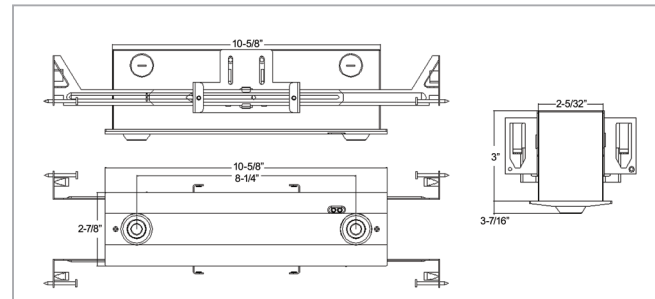

ORDERING GUIDE

Example: REL35-BA

Model	Finish
REL35-	BA Brushed Aluminum

Operation

When normal utility power fails, the internal solid-state transfer switch automatically connects the internal battery to the LED lamps, lighting a path of egress for no less than 90 minutes. When utility power is restored the battery is recharged by the onboard solid-state recharger. Full recharge is accomplished within 12 hours.