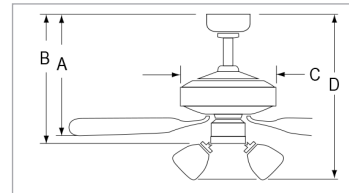

Dimensions
A: 10"
B: 11-1/2"
C: 9"
D: -

Performance

Model Number	Energy Information at High Speed		Voltage
	Airflow CFM	Power Use Watts	
1016W	3076	46.65	120V

ORDERING GUIDE

Example: 1016W-BP-BP

Model	Motor / Blade Finish
1016W- 42" Sweep, Wet Listed	BP-BP Brushed Pewter / Brushed Pewter WW-WW White / White

Specifications and dimensions subject to change.
Lumens are delivered unless otherwise noted.
See website for most current information.