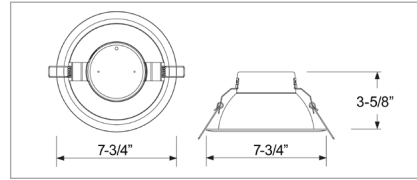

ORDERING GUIDE

Example: 8041-15-30-EM

Housing	Wattage	Source Lumens	Emergency
8041	-15 15W	-30 3000K	blank no EM option
8061	-20 20W	-35 3500K	EM adds Battery Pack
8081	-30 30W¹	-40 4000K	
	-40 40W²		

Specifications and dimensions subject to change. Lumens are delivered unless otherwise noted. See website for most current information.