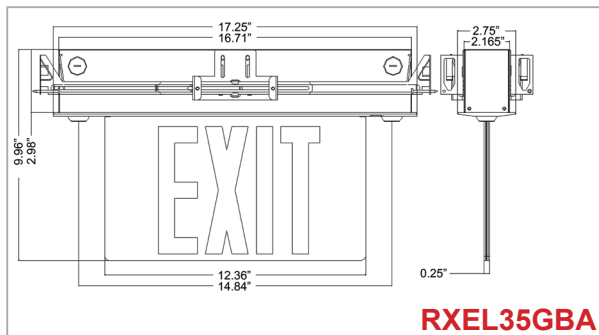

RXEL35GBA

ORDERING GUIDE

Example: RXEL35RBA

Model	Lettering/Housing
RXEL35 Single Faceplate	RBA Red letters, brushed aluminum housing GBA Green letters, brushed aluminum housing
RXEL36 Double Faceplate	

Exit/Emergency Combo, Wet & Cold

LED Lamp Other Components

- 120V/277V
- Polycarbonate Lens and Waterproof Thermoplastic Housing
- Single or Double Face

- Operating Temp: -25°C to +50°C
- 2 x 3.6V, 1000 mAh Ni-Cad Battery
- Adjustable Heads: 2 x 0.75W | 180 lms total
- Wall, Ceiling or End Mount

- UL Listed for damp location to UL924 standards
- CEC Title 20 Compliant
- LED Lamps: 5 Year Limited Warranty
- Other Components: 1 Year Limited Warranty