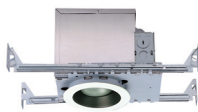

8202HA
4" IC Airtight Frame-In
Page 84