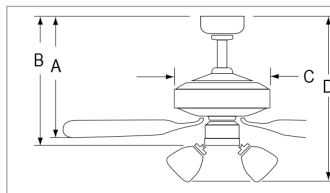

Dimensions	
1005LED	1005-E26-L
A: 10-1/4"	A: 10-1/4"
B: -	B: -
C: 10"	C: 10"
D: 15-1/4"	D: 16"

Performance

Model Number	Energy Information at High Speed		Voltage
	Airflow CFM	Power Use Watts	
1005LED 1005-E26-L	5149	59.6	120V

ORDERING GUIDE

Example: 1005LED-BN-BN

Model	Motor / Blade Finish
1005LED- 50" Sweep with integral LED Light Kit	BN-BN Brushed Nickel / Brushed Nickel
	BN-WT Brushed Nickel / Walnut
	OB-OB Oil Rubbed Bronze / Oil Rubbed Bronze
	BK-BK Black / Black
	MBK-MBK Matte Black / Matte Black
	WW-WW White / White

Example: 1005BN-BN-E26-L

Model	Motor / Blade Finish	Socket Base	Light Kit
1005 50" Sweep with E26 LED Light Kit	BN-BN Brushed Nickel / Brushed Nickel	-E26 socket base	-L A19 LED Lamps Included
	BN-WT Brushed Nickel / Walnut		
	OB-OB Oil Rubbed Bronze / Oil Rubbed Bronze		
	BK-BK Black / Black		
	MBK-MBK Matte Black / Matte Black		
	WW-WW White / White		

Specifications and dimensions subject to change.
Lumens are delivered unless otherwise noted.
See website for most current information.