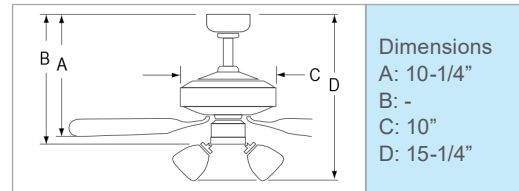

Performance

Model Number	Energy Information at High Speed		Voltage
	Airflow CFM	Power Use Watts	
1043LED	5540	49	120V

ORDERING GUIDE

Example: 1043LED-BN-BN

Model	Motor / Blade Finish
1043LED- 52" Sweep, with Integral LED Light Kit	BN-BN Brushed Nickel / Brushed Nickel OB-OB Oil Rubbed Bronze / Oil Rubbed Bronze BK-BK Black / Black WW-WW White / White

Specifications and dimensions subject to change.
Lumens are delivered unless otherwise noted.
See website for most current information.