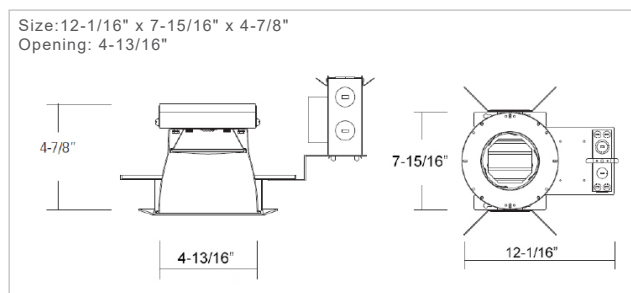

4" LED Housings

- 120V-277V Universal Voltage
- Dimmable TRIAC, 10-100% And 0-10V DC Dimming
- 50,000 Hours Projected Life
- 3000K | 3500K | 4000K | 5000K | 80+ CRI
- 14W | 1150 lms   23W | 1950 lms
- 8120H & 8121H | 4-7/8" height for 2"x 6" construction
- 8120H & 8120HIC | Captive Bar Hangers Included
- Energy Star Listed – 3000K & 4000K only
- 8120H & 8121H – cCSAus Listed
- 8120HIC – cETLus Listed
- 5 Year Limited Warranty

8096B

Optional Two Piece Bar Hanger set
24" Joist Span

ORDERING GUIDE

Example: 8120HIC-14-30-EM

Model #	Wattage	CCT	Emergency
8120H	-14 14W	-30 3000K	blank no EM option
8120HIC	-23 23W	-35 3500K	EM adds EM Battery Pack
8121H		-40 4000K	
		-50 5000K