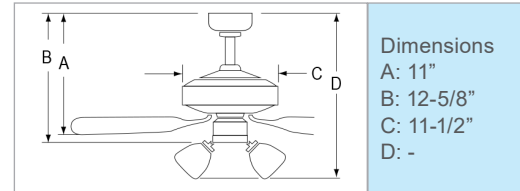

Brushed Pewter Motor /
Brushed Pewter Blades

Performance

Model Number	Energy Information at High Speed		Voltage
	Airflow CFM	Power Use Watts	
1015W	4246	55.78	120V

ORDERING GUIDE

Example: 1015W-BN-BN

Model	Motor / Blade Finish
1015W- 52" Sweep, Wet Listed	BP-BP Brushed Pewter / Brushed Pewter
	MBK-MBK Matte Black / Matte Black
	OB-OB Oil Rubbed Bronze / Oil Rubbed Bronze
	WW-WW White / White

Specifications and dimensions subject to change.
Lumens are delivered unless otherwise noted.
See website for most current information.