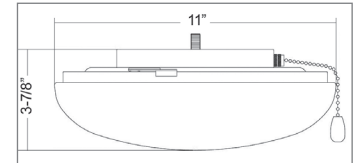

Brushed Nickel (BN)