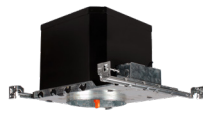

Commercial Housing

8320H
2" Round Frame-In LED
Page 62

8321H
2" Square Frame-In LED
Page 62

8120H
4" LED Frame-In
Page 64

8120HIC
4" LED IC Airtight Frame-In
Page 64

8121H
4" LED Architectural Housing
Page 64