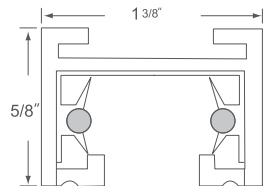

Track Section

RP Lighting's J-track is designed to be affordable yet flexible to provide dramatic lighting where you need it.

Available in: White (WH), Black (BK), Brushed Aluminum (BA)

- **7602WH, BK, BA** 2' Track
- **7604WH, BK, BA** 4' Track
- **7606WH, BK, BA** 6' Track
- **7608WH, BK, BA** 8' Track

Connector

Single Circuit

- A. The best possible electrical conductivity due to Beryllium copper contacts
- B. True, positive electrical ground wire
- C. Spring-loaded positive latch secures track fixtures to track
- D. Embossed polarity arrows on side of adapter

To ensure correct installation, each section has a polarity line indicating the positive conductor side. Both lights and track connectors, when installed properly, have arrows which point to the track polarity line.

Track Lighting Accessories

7620WH, BK

Wireway Cover
Color: white (WH), black (BK)

7621WH, BK

Live End-Feed with Canopy
Color: white (WH), black (BK)

7622WH

Live-End Feed with 10' cord included
Color: white (WH)

7623WH, BK, BA

Mini-Straight Connector
Color: white (WH), black (BK), brushed aluminum (BA)

7624WH, BK, BA

L-Connector/
Straight Connector
Color: white (WH), black (BK), brushed aluminum (BA)

7625WH, BK

T-Connector
Color: white (WH), black (BK)

7629WH, BK, BA

Floating Feed
Color: white (WH), black (BK), brushed aluminum (BA)