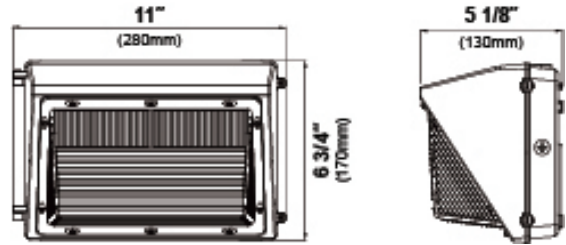

Outdoor Wall Pack

- 120V - 60Hz
- 4000K or 5000K | 80 CRI
- Die Cast Aluminum housing with hinged door frame
- Gasketed Clear Stippled Glass Lens
- Operating Temp: -30°C to +40°C
- 0-10V Dimming
- 45W | 4050 lms
- 70W | 6300 lms
- cCSAus Listed for wet location
- LED Lamp: 5 Year Limited Warranty
- Other Components: 1 Year Limited Warranty

ORDERING GUIDE

Example: 4429OB-45-4K

Model	Finish	Watts	CCT
4429	OB Oil Rubbed Bronze	-45 45W -70 70W	-4K 4000K -5K 5000K

Adjustable Full-Cutoff Wall Pack

- 120-277V - 60 Hz
- 4000K or 5000K | 80 CRI
- Die Cast Aluminum with fresnel lens
- 0°C to 90°C Adjustable | Integrated Photocell
- Operating Temp: -40°C to 40°C
- 30W | 3600 lms | 150W HID Equivalent
- 60W | 7200 lms | 250W HID Equivalent
- 80W | 9600 lms | 350W HID Equivalent
- cETLus Listed for wet location
- IP65 Listed | DLC Listed
- LED Lamp: 5 Year Limited Warranty
- Other Components: 1 Year Limited Warranty

ORDERING GUIDE

Example: 4432-1OB-30-4K

Model	Finish	Watts	CCT
4432-1	OB Oil Rubbed Bronze	-30 30W -60 60W -80 80W	-4K 4000K -5K 5000K

Specifications and dimensions subject to change.
Lumens are delivered unless otherwise noted.
See website for most current information.