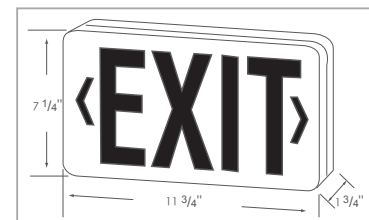

- UL Listed for wet and cold location to UL924 standards
- CEC Title 20 Compliant
- LED Lamp: 5 Year Limited Warranty
- Other Components: 1 Year Limited Warranty

Green Letters with White Housing

Red Letters with White Housing