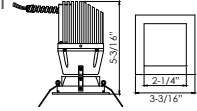

8862AJ

0-30° Tilt White Cone
356° Rotational

ORDERING GUIDE Example: 8862AJ-WH

Model #	Finish
8862AJ	-WH White