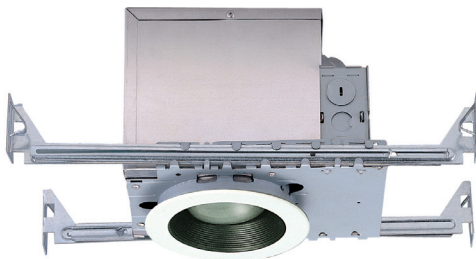

8202HA
4" IC Airtight Frame-In