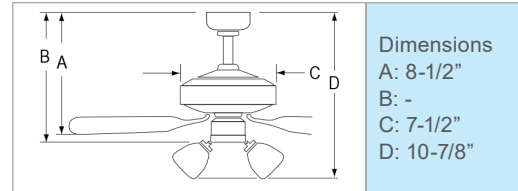

Brushed Nickel Motor / Walnut Blades

Brushed Nickel Motor / Brushed Nickel Blades

Oil Rubbed Bronze Motor / Walnut Blades

White Motor / White Blades

Dimensions
 A: 8-1/2"
 B: -
 C: 7-1/2"
 D: 10-7/8"

Performance