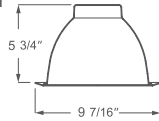

Haze Cone Reflector
O. D. 9-7/16"

ORDERING GUIDE Example: 8671HZ

Model #	Finish
8671	HZ Haze

8673