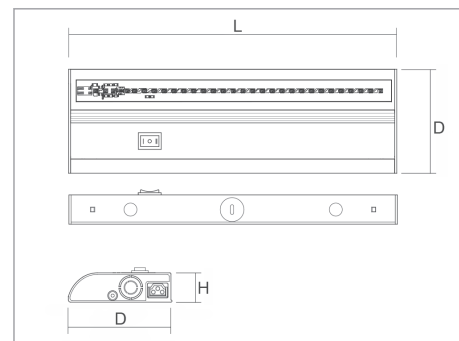

Slim Profile Under Cabinet Light

LED Lamp Other Components

- 120 V 60 Hz
- Aluminum housing with Ribbed Acrylic Curved Lens
- 3000K | 90 CRI
- Dimmable TRIAC, 10-100%
- Available in White or Brushed Aluminum Housing
- Linkable design for hardwire and plug-in
- Hinged wiring trough for easy access
- cCSAus Listed for damp location
- Energy Star Listed
- LED Lamp: 5 Year Limited Warranty
- Other Components: 1 Year Limited Warranty

LINEAR LIGHTING

Model	Size (L x H x D)
8966	9" x 3-3/4" x 1-1/16"
8967	12" x 3-3/4" x 1-1/16"
8968	18" x 3-3/4" x 1-1/16"
8969	21" x 3-3/4" x 1-1/16"
8970	24" x 3-3/4" x 1-1/16"
8971	36" x 3-3/4" x 1-1/16"
8972	48" x 3-3/4" x 1-1/16"

Model	Wattage	Lumens (delivered)
8966	4W	200 lms
8967	5W	270 lms
8968	7W	420 lms
8969	8W	460 lms
8970	9W	580 lms
8971	13W	800 lms
8972	17W	1070 lms

ORDERING GUIDE Example: 8966WH

Model	Finish
8966 9"	WH White
8967 12"	BA Brushed Aluminum
8968 18"	
8969 21"	
8970 24"	
8971 36"	
8972 48"	

Specifications and dimensions subject to change.
Lumens are delivered unless otherwise noted.
See website for most current information.