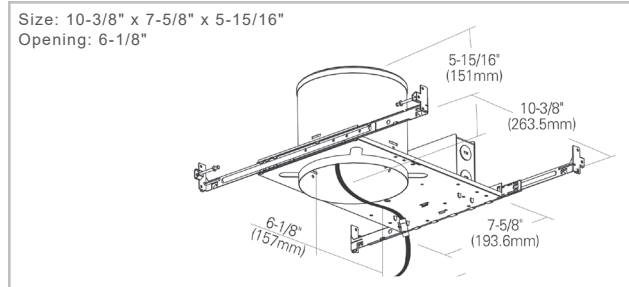

8117HRA

6" LED IC Airtight Shallow Remodel