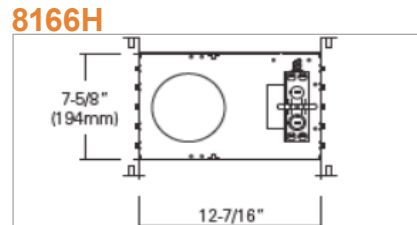

ORDERING GUIDE

Example: 8041-15-30-EM

Housing	Wattage	Source Lumens	Emergency
8041	-15 15W	-30 3000K	blank no EM option
8061	-20 20W	-35 3500K	EM adds Battery Pack
8081	-30 30W¹	-40 4000K	
	-40 40W²		

Specifications and dimensions subject to change. Lumens are delivered unless otherwise noted. See website for most current information.