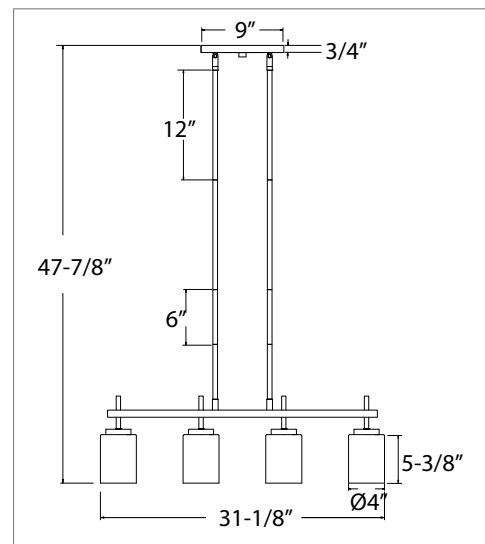

Linear Island LED Light

- 120V 60 Hz
- Steel with Frosted Opal Glass Shade
- 3000K | 80 CRI
- Ceiling Canopy fits standard electrical box
- 9W E26 A19 LED Lamps Included
- Dimmable TRIAC, 10-100%
- Includes (2) 6" rods and (2) 12" rods per stem
- cETLus Listed for damp location
- Energy Star Listed
- 1 Year Limited Warranty

ORDERING GUIDE Example: 4604BN-4

Model	Finish	# of lights
4604	BN Brushed Nickel	-4

Specifications and dimensions subject to change.
Lumens are delivered unless otherwise noted.
See website for most current information.