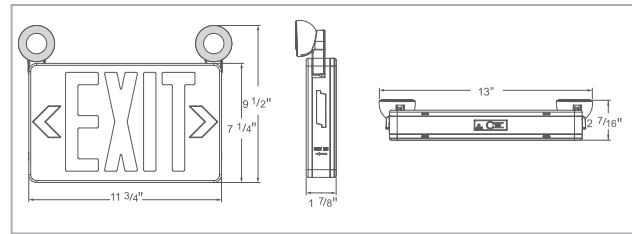

ORDERING GUIDE

Example: RXEL37RW

Model	Lettering/Housing
RXEL37 Standard Exit/ Emergency Combo	RW Red with white housing GW Green with white housing

High Output Exit/Emergency Combo

LED Lamp
Other Components

- 120V/277V
- Thermoplastic Housing
- Single or Double Face
- Wall, Ceiling or End Mount
- Operating Temp: 10°C to 40°C
- 2 x 3.6V, 900 mAh Ni-Cad Battery
- Adjustable Heads: 2 x 2W | 250 lms total
- UL Listed for damp location to UL 924 standards
- CEC Title 20 Compliant
- LED Lamps: 5 Year Limited Warranty
- Other Components: 1 Year Limited Warranty