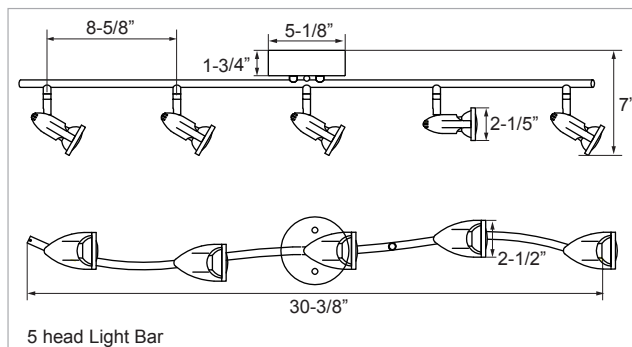

49356BN

Available in Brushed Nickel (BN)
6-Track Heads | 28W |
1750 total lms