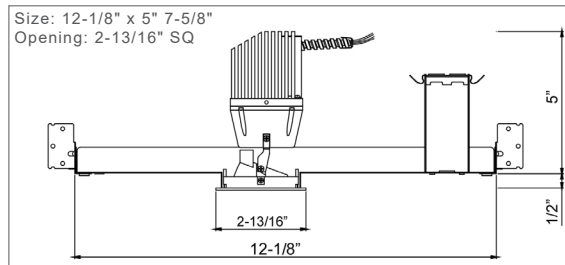

ORDERING GUIDE

Example: 8320H-10-30-38M-EM

Model #	Wattage	Color Temp	Beam Spread	Emergency
8320H	-10 10W, 870lms	-27 2700K	-15N	blank no EM Option
8321H	-15 15W, 1200lms	-30 3000K	-38M	-EM adds Battery Pack
	-23 23W, 1800lms		-60W