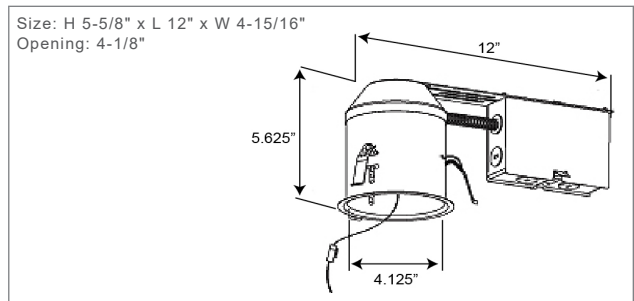

ORDERING GUIDE

Example: 8215HA

Model #	EM Option
8215HA	-EM adds EM Battery Backup (8215 housing only)
8215HRA	

Specifications and dimensions subject to change.
Lumens are delivered unless otherwise noted.
See website for most current information.