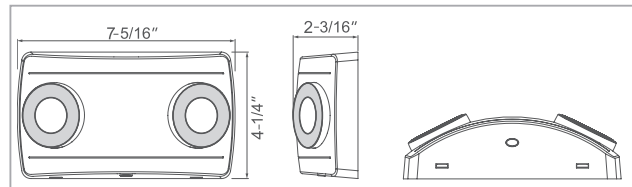

ORDERING GUIDE

Example: REL23-SD

Model	Description
REL23-SD	Wide Lens/Self Diagnostic
REL23-SD-C	Wide Lens/Self Diagnostic/Cold Weather
REL23-N-SD	Narrow Lens/Self Diagnostic
REL23-N-SD-C	Narrow Lens/Self Diagnostic/Cold Weather
Accessory	Description
REL-200	Wet Location Cover

Specifications and dimensions subject to change. Lumens are delivered unless otherwise noted. See website for most current information.