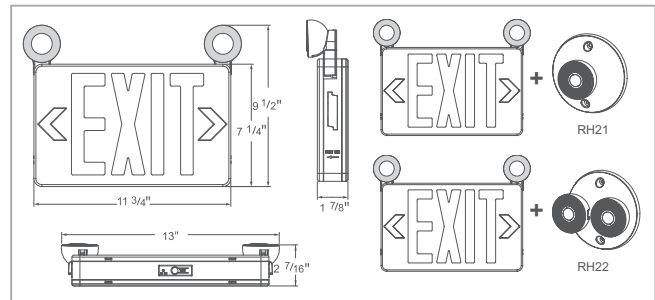

ORDERING GUIDE

Example: RXEL39RW

Model	Lettering/Housing
RXEL39	
High Output Remote Capabe Exit/Emergency Combo	RW Red with white housing GW Green with white housing

High Output Self Diagnostic Exit/Emergency Combo

- 120V/277V
- Thermoplastic Housing
- Single or Double Face
- Wall, Ceiling or End Mount
- Operating Temp: 10°C to 40°C
- 2 x 3.6V, 900 mAh Ni-Cad Battery
- Adjustable Heads: 2 x 2W | 250 lms total
- Self-diagnostic Standard
- UL Listed for damp location to UL924 standards
- CEC Title 20 Compliant
- LED Lamps: 5 Year Limited Warranty
- Other Components: 1 Year Limited Warranty