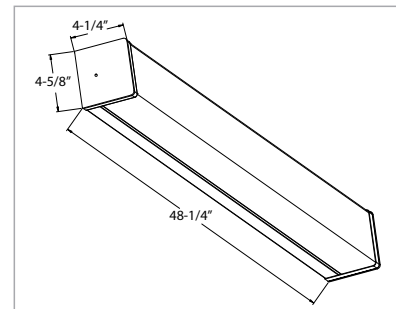

Dimensions (L x W x H)
48-1/4" x 4-1/4" x 4-5/8"

ORDERING GUIDE Example: 4116WH-OS-EM

Model	Options
4116WH	blank no options -OS adds Microwave -EM add EM Battery
Model	Options
4116DM-WH	blank no options -OS adds Microwave -EM add EM Battery

Specifications and dimensions subject to change.
Lumens are delivered unless otherwise noted.
See website for most current information.