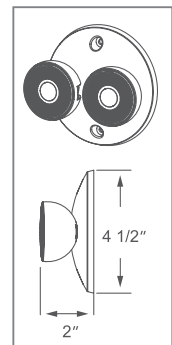

ORDERING GUIDE

Example: RH21

Model	Description
RH21	Single Head/Wide Lens
RH21-N	Single Head/Narrow Lens
RH22	Double Head/Wide Lens
RH22-N	Double Head/Narrow Lens

Specifications and dimensions subject to change.
Lumens are delivered unless otherwise noted.
See website for most current information.