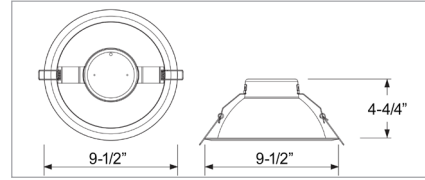

ORDERING GUIDE

Example: 8041-15-30-EM

Housing	Wattage	Source Lumens	Emergency
8041	-15 15W	-30 3000K	blank no EM option
8061	-20 20W	-35 3500K	EM adds Battery Pack
8081	-30 30W¹	-40 4000K	
	-40 40W²		

Specifications and dimensions subject to change. Lumens are delivered unless otherwise noted. See website for most current information.