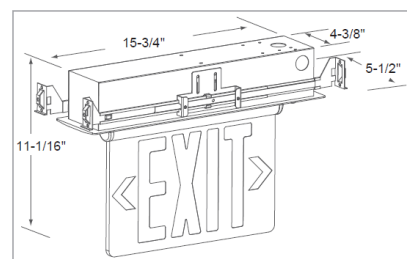

ORDERING GUIDE

Example: RXL34RW

Model	Lettering/Housing
RXL34	RW Red w/white housing
Recessed	RBA Red w/brushed aluminum housing
Edge-lit Exit -	GW Green w/white housing
Double Face	GBA Green w/brushed aluminum housing

Specifications and dimensions subject to change.
Lumens are delivered unless otherwise noted.
See website for most current information.