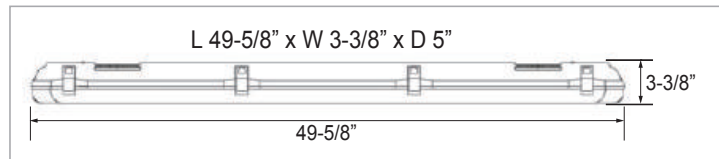

4120 Series

Model	Wattage	Lumens (delivered)
4120-WH	20W	2000 lms
4117-1-WH-35	35W	3675 lms
4117-1-WH-50	50W	5250 lms
4117-1-WH-70	70W	7350 lms

ORDERING GUIDE Example: 4117-1-WH-35-4K-MS-EM

Model	Options	Watts	CCT	Options
4117-1	-WH White	-35 -50 -70	-4K	blank no options -MS adds Microwave -EM adds EM Battery
Model	Options			
4120-WH-20-4K				blank no options -MS adds Microwave sensor

Specifications and dimensions subject to change.
Lumens are delivered unless otherwise noted.
See website for most current information.