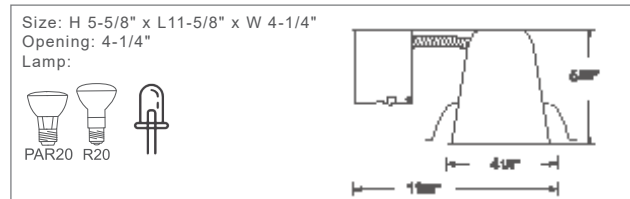

8202HA
4" IC Airtight Frame-In