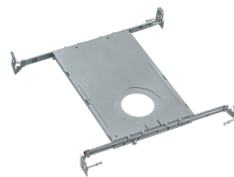

8742-2
4" Ultra-Thin Light

8542-2
6" Ultra-Thin Light

PF-4 and PF-6

4" or 6" Mounting Plate Accessory

- New Construction Mounting Plate
- Durable aluminum construction
- Includes four 24" bar hanger

ORDERING GUIDE