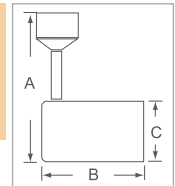

Finishes Available: White (WH), Black (BK), Brushed Aluminum (BA)

7526WH, BK, BA

Gimbal Ring
75W PAR30

A	B	C
7-1/4"	4-7/8"	3-15/16"

7528WH, BK, BA

Gimbal Ring
50W PAR20

A	B	C
6-1/2"	4-1/4"	2-5/8"

7551GWH, GBA