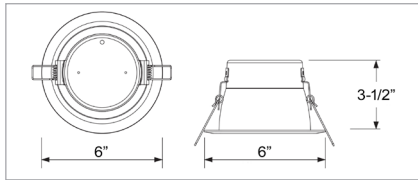

ORDERING GUIDE

Example: 8041-15-30-EM

Housing	Wattage	Source Lumens	Emergency
8041	-15 15W	-30 3000K	blank no EM option
8061	-20 20W	-35 3500K	EM adds Battery Pack
8081	-30 30W¹	-40 4000K	
	-40 40W²		

Specifications and dimensions subject to change. Lumens are delivered unless otherwise noted. See website for most current information.