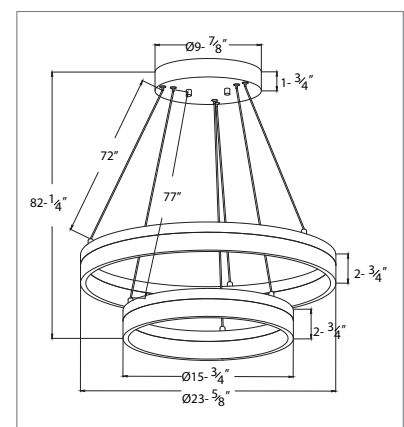

Chandelier Edge-Lit LED Round Ribbon Light

LED Lamp Other Components

- 120V 60 Hz - Power Over Cable
- Metal with diffused acrylic ribbon lens
- 3000K | 80 CRI
- 4601 - 25W | 1750 lms delivered
- 4602 - 60W | 4200 lms delivered
- Dimmable TRIAC, 10-100%
- Adjustable 6' wire length
- cETLus Listed for damp location
- Energy Star Listed
- LED Lamp: 5 Year Limited Warranty
- Other Components: 1 Year Limited Warranty

4601

4602

ORDERING GUIDE Example: 4601BN

Model	Finish
4601	BN Brushed Nickel

ORDERING GUIDE Example: 4602BN

Model	Finish
4602	BN Brushed Nickel

Specifications and dimensions subject to change.
Lumens are delivered unless otherwise noted.
See website for most current information.