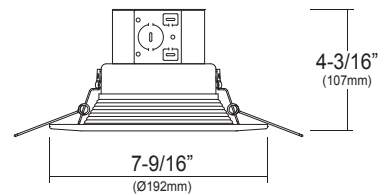

6" IC Rated, LED Retrofit & New Construction J-Box Downlight

- 120V - 60Hz
- 3000K, 4000K | 90 CRI
- Dimmable TRIAC, 10-100%
- 21W | 1314 lms
- Aluminum Construction with Frosted Lens
- IC Rated
- cCSAus Listed for wet location
- Energy Star Listed
- CEC JA8 Compliant
- LED Lamps: 5 Year Limited Warranty