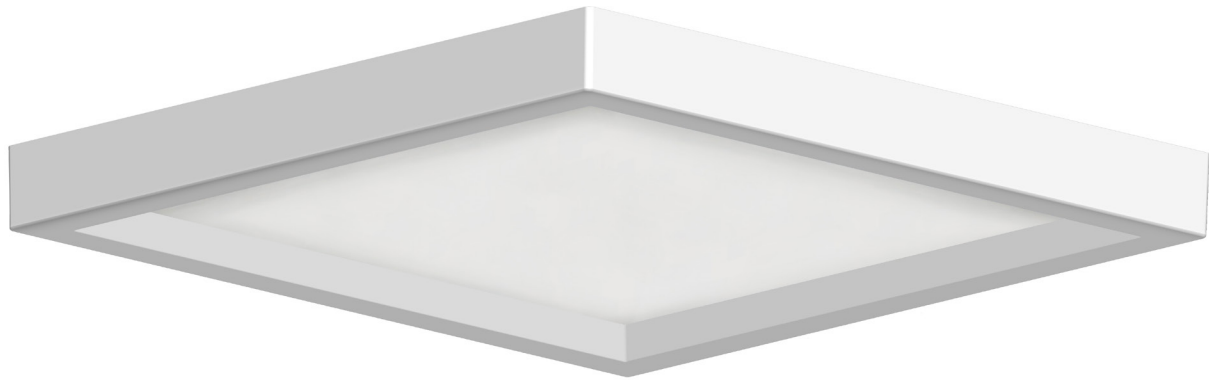

Specifications and dimensions subject to change.
Lumens are delivered unless otherwise noted.
See website for most current information.

5" / 7" Square Ceiling Mount

- 120V - 60Hz
- 3000K, 4000K | 90 CRI
- Dimmable TRIAC, 10-100%
- Steel construction with plastic lens
- 8548: 7-1/4" x 1-1/4" | 15W | 907 lms
- 8748: 4-15/16" x 9/16" | 10W | 625 lms
- Energy Star Listed
- cCSAus Listed for wet location
- 5 Year Limited Warranty