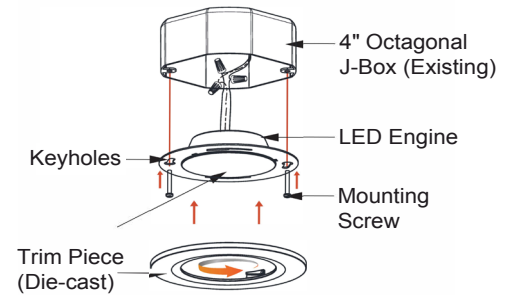

ORDERING GUIDE Example: 8708WH-3K

Model	Finish	CCT
8708	WH White	-3K 3000
		-4K 4000

Accessory	Finish
4-JBR-BK	Black Trim Ring for 8708
4-JBR-BN	Brushed Nickel Trim Ring for 8708

4" LED Retrofit Trim, 2.25" Aperture