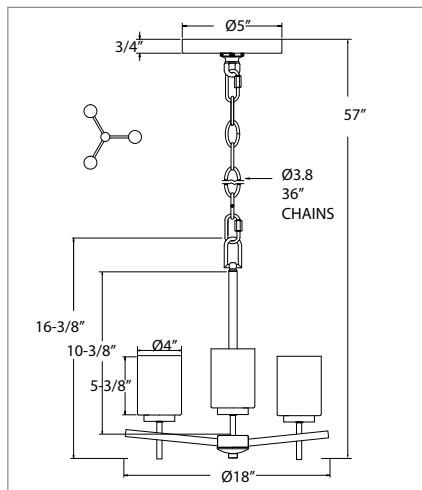

4603BN-5

ORDERING GUIDE Example: 4603BN-3

Model	Finish		# of lights
4603	BN	Brushed Nickel	-3
			-5

Specifications and dimensions subject to change. Lumens are delivered unless otherwise noted. See website for most current information.