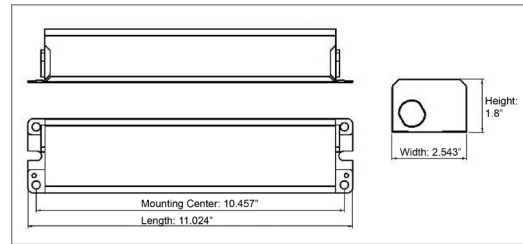

Constant Power Emergency LED Battery Back-up

- 120-277 Universal Voltage
- Operates for minimum 90 minutes when normal power fails
- Operating Temp: 10°C to 50°C
- 9.6V, 3000 mAh LiFePO4 Battery
- AC Input Power: 7W
- Output Power: 12W Constant Power
- Output Voltage: 10-60VDC
- UL Listed to UL924 Standard
- Field or Factory Installation (Indoor/Damp)
- IC Rated for use in Plenum
- 1 Year Limited Warranty

ORDERING GUIDE

Model
4783EM

Operation

Universal Battery Back-up for AC and DC LED fixtures in case of power failure.

Emergency LED Battery Back-up

- 120-277V Universal Voltage
- Operates 120V LED (120V) or DC LED (with driver) for minimum 90 minutes when normal power fails
- Operating Temp: 0°C to 50°C
- 11.1V, 2600 mAh Li-Ion Battery
- AC Input Power: 3.5W
- Output Power: 9W (+/-10%)
- Output Voltage: 24V - 120V DC
- cULus Listed to UL924 Standard
- Field or Factory Installation (Indoor/Damp)
- 1 Year Limited Warranty