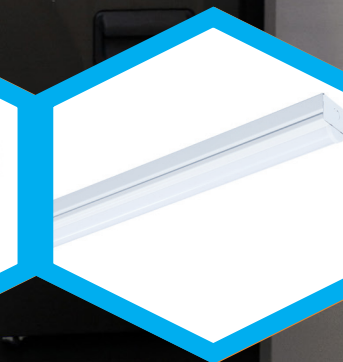

Linear Lighting