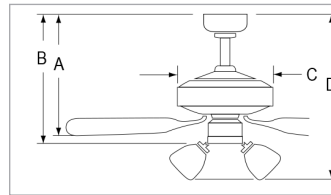

1073LED-PC Brushed Nickel Motor / Maple Blades

1073-PC

Oil Rubbed Bronze Motor / Walnut Blades

1073LED-PC

Oil Rubbed Bronze Motor / Walnut Blades

Brushed Nickel Motor / Maple Blades

Dimensions

1073-PC	1073LED-PC
A: 9-1/2"	A: 9-1/2"
B: 12"	B: -
C: 6-1/2"	C: 6-1/2"
D: -	D: 13"