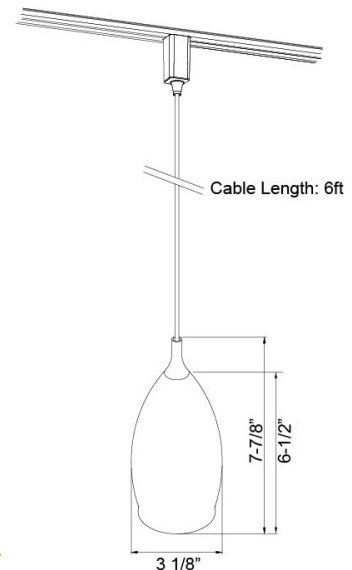

Finishes Available: White glass with Brushed Aluminum Cord (WBA), Amber Glass with Brushed Aluminum Cord (ABA)

7594ABA

7594WBA

Specifications and dimensions subject to change.
Lumens are delivered unless otherwise noted.
See website for most current information.