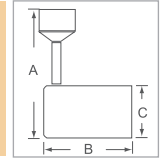

Track Pack with LED Track Heads

- 120V Operating Voltage
- 3000K | 90 CRI
- Dimmable TRIAC, 15-100%
- J-track Compatible
- Acrylic Lens
- Each head: 8W | 650 lms
- LED lamps included
- cETLus Listed for dry location
- 5 Year Limited Warranty

Finishes Available: White (WH), Black (BK), Brushed Aluminum (BA)

7953WH, BK, BA

- Included In a Single Box:
- 1 - 4' track (7604)
- 1 - Floating Feed (7629)
- 3 - Round Flat Back Heads (7553)

A	B	C
4-1/2"	2-3/4"	2-1/4"