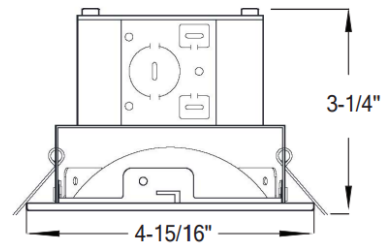

4" IC Rated, LED Recessed Adjustable Gimbal J-Box Downlight

- 120V - 60Hz
- 3000K | 90 CRI
- Dimmable TRIAC, 10-100%
- 360° Rotational Axis Point
- 11.5W | 730 lms
- Aluminum Construction
- IC Rated
- cCSAus Listed for wet location
- Energy Star Listed
- CEC JA8 Compliant
- LED Lamps: 5 Year Limited Warranty