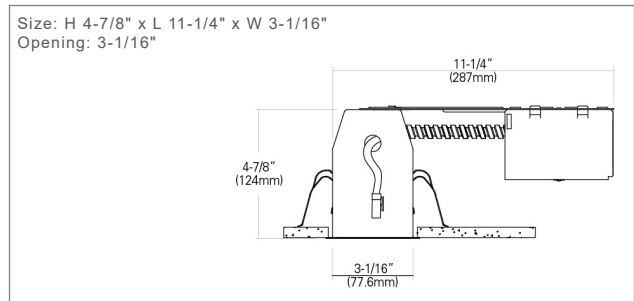

ORDERING GUIDE

Example: 8317H

Model #
8317H
8317HR