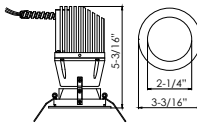

8861S

Straight White Cone

ORDERING GUIDE Example: 8861S-WH

Model #	Finish
8861S	-WH White