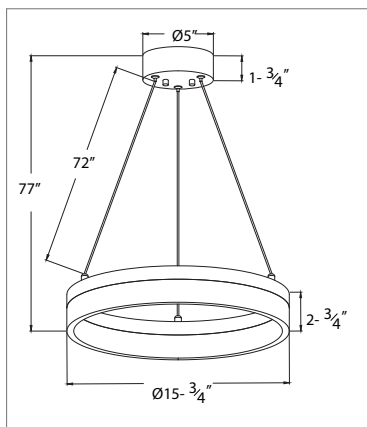

Chandelier Edge-Lit LED Round Ribbon Light

LED Lamp Other Components

- 120V 60 Hz - Power Over Cable
- Metal with diffused acrylic ribbon lens
- 3000K | 80 CRI
- 4601 - 25W | 1750 lms delivered
- 4602 - 60W | 4200 lms delivered
- Dimmable TRIAC, 10-100%
- Adjustable 6' wire length
- cETLus Listed for damp location
- Energy Star Listed
- LED Lamp: 5 Year Limited Warranty
- Other Components: 1 Year Limited Warranty

4601

4602

ORDERING GUIDE Example: 4601BN

Model	Finish
4601	BN Brushed Nickel

ORDERING GUIDE Example: 4602BN

Model	Finish
4602	BN Brushed Nickel

Specifications and dimensions subject to change.
Lumens are delivered unless otherwise noted.
See website for most current information.