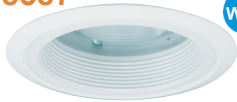

ORDERING GUIDE Example: 8586WH

Model #	Finish
8586	WH White

8587

Haze Reflector with White Baffle with lens