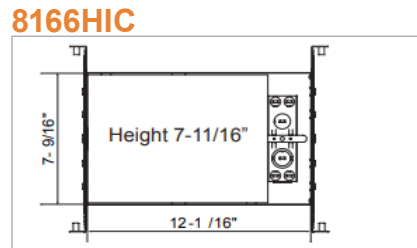

ORDERING GUIDE

Example: 8041-15-30-EM

Housing	Wattage	Source Lumens	Emergency
8041	-15 15W	-30 3000K	blank no EM option
8061	-20 20W	-35 3500K	EM adds Battery Pack
8081	-30 30W¹	-40 4000K	
	-40 40W²		

Specifications and dimensions subject to change. Lumens are delivered unless otherwise noted. See website for most current information.