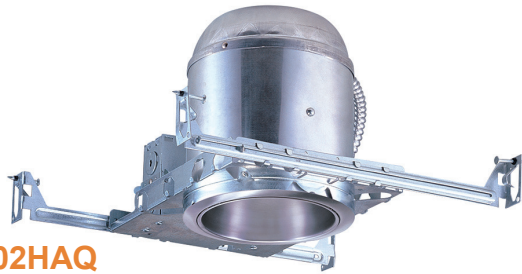

Trims (sold separately)

- 6" Nominal Aperture
- Incandescent: 75W Max
- LED: Up to 1240 lms
- LED: Dimmable TRIAC, 10-100%

- cETLus Listed for damp location
- Housing: 1 Year Limited Warranty
- LED Lamps: 5 Year Limited Warranty