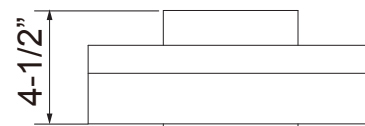

Curved LED Ribbon Vanity Light

- 120V - 60 Hz
- Steel with acrylic ribbon diffuser
- 3000K | 80 CRI
- 9W | 500 lms
- Dimmable TRIAC, 10-100%
- 10" L x 4-1/2" H x 3" W
- ETL Listed
- LED Lamp: 5 Year Limited Warranty
- Other Components: 1 Year Limited Warranty

ORDERING GUIDE		Example: 4506BN
Model	Finish	
4506	BN	Brushed Nickel

Specifications and dimensions subject to change.
Lumens are delivered unless otherwise noted.
See website for most current information.