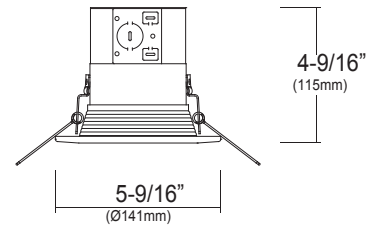

4" IC Rated, LED Retrofit & New Construction J-Box Downlight

- 120V - 60Hz
- 3000K, 4000K | 90 CRI
- Dimmable TRIAC, 10-100%
- 12.7W | 760 lms
- Aluminum Construction with Frosted Lens
- IC Rated
- cCSAus Listed for wet location
- Energy Star Listed
- CEC JA8 Compliant
- LED Lamps: 5 Year Limited Warranty

Ceiling Cut-out: 4-3/8"

ORDERING GUIDE

Example: 8775WH-90-3K

Model	Finish	CRI	CCT
8775	WH White	-90 90 CRI	-3K 3000 -4K 4000
Accessory			
	PF-4	4" Mounting Plate