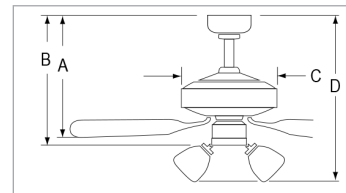

Brushed Nickel Motor / White Blades

White Motor / White Blades

Dimensions
A: 11-7/8"
B: 12-5/8"
C: 11"
D: -

Performance

Model Number	Energy Information at High Speed		Voltage
	Airflow CFM	Power Use Watts	
1032	5017	49.84	120V