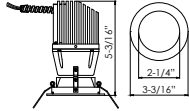

Trims For 8320H

Wattage, lumen output, and CCT determined by housing choice.
Check housing Ordering Guide. Trim Aperture = 2-1/4"

8861AJ

0-30° Tilt White Cone
356° Rotational

ORDERING GUIDE Example: 8861AJ-WH

Model #	Finish
8861AJ	-WH White

Trims For 8321H

Wattage, lumen output, and CCT determined by housing choice.
Check housing Ordering Guide. Trim Aperture = 2-1/4"