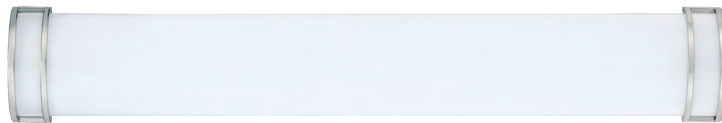

Linear LED Vanity Light

LED Lamp Other Components

- 120V - 60 Hz
- Steel with Opal diffused acrylic lens
- 3000K | 80 CRI
- Dimmable TRIAC, 10-100%
- Horizontal or Vertically Mounted
- Beam Angle 120°
- cETLus Listed for damp location
- Energy Star Listed
- LED Lamp: 5 Year Limited Warranty
- Other Components: 1 Year Limited Warranty

4906-36

Model	Size (L x H x D)
4906-18	18" x 5-3/4" x 4-3/4"
4906-24	24" x 5-3/4" x 4-3/4"
4906-36	36" x 5-3/4" x 4-3/4"
4906-48	48" x 5-3/4" x 4-3/4"

Model	Wattage	Lumens (delivered)
4906-18	20W	1400 lms
4906-24	24W	1600 lms
4906-36	28W	2100 lms
4906-48	35W	2800 lms

ORDERING GUIDE

Example: 4906BN-24

Model	Finish	Length
4906	BN Brushed Nickel	-18
		-24
		-36
		-48

Specifications and dimensions subject to change.
Lumens are delivered unless otherwise noted.
See website for most current information.