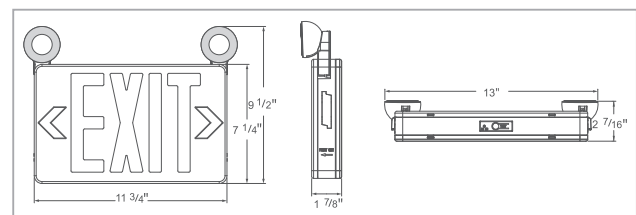

ORDERING GUIDE

Example: RXEL25RW

Model	Lettering/Housing
RXEL25 Two-Head LED Exit/Emergency Combo, Wet & Cold	RW Red with white housing GW Green with white housing

Specifications and dimensions subject to change.
Lumens are delivered unless otherwise noted.
See website for most current information.