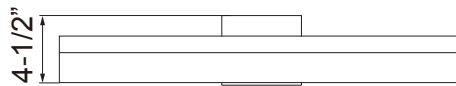

Linear LED Ribbon Vanity Light

- 120V - 60 Hz
- Steel with acrylic ribbon diffuser
- 3000K | 80 CRI
- 22W | 1500 lms
- Dimmable TRIAC, 10-100%
- 24" L x 4-1/2" H x 3" W
- ETL Listed
- LED Lamp: 5 Year Limited Warranty
- Other Components: 1 Year Limited Warranty

ORDERING GUIDE Example: 4905BN-24

Model	Finish	Length
4905	BN Brushed Nickel	-24