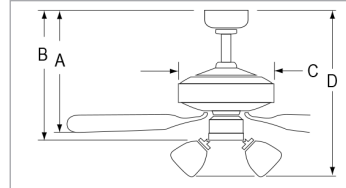

Oil Rubbed Bronze Finish / Oil Rubbed Bronze Blades

Black Motor / Black Blades

Brushed Nickel Motor / Brushed Nickel Blades

White Motor / White Blades

Dimensions

1007LED	1007-E26-L
A: 10-1/2"	A: 10-1/2"
B: -	B: -
C: 10"	C: 10"
D: 15-1/4"	D: 16"