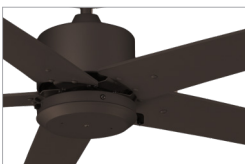

Oil Rubbed Bronze Motor /
Oil Rubbed Bronze Blades