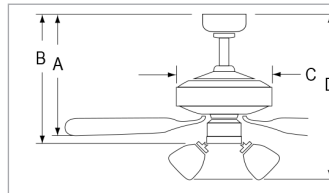

Dimensions

1062-1	1063-1	1064-1
A: 5-3/4"	A: 5"	A: 5"
B: 8-1/4"	B: 8-1/2"	B: 8-1/2"
C: 11"	C: 9-1/5"	C: 9-1/5"
D: -	D: -	D: -

Performance

Model Number	Energy Information at High Speed		Voltage
	Airflow CFM	Power Use Watts	
1062-1	2608	47.04	120V
1063-1	2684	43.83	
1064-1	2122	40.8	

ORDERING GUIDE

Example: 1062-1BN-NM

Model	Motor / Blade Finish
1062-1 52" Sweep Hugger	
1063-1 42" Sweep Hugger	BN-NM Brushed Nickel / Natural Maple OB-WT Oil Rubbed Bronze / Walnut WW-WW White / White
1064-1 30" Sweep Hugger	

Specifications and dimensions subject to change. Lumens are delivered unless otherwise noted. See website for most current information.