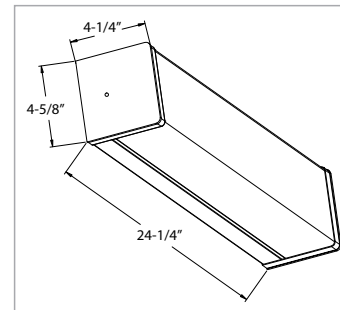

Dimensions (L x W x H)
24-1/4" x 4-1/4" x 4-5/8"

ORDERING GUIDE

Model	Finish	Motion Sensor Option	EM Battery Pack Option
4115	2' Non-Dimmable	WH White	-OS adds sensor
4115DM	0-10V Dimmable		-EM adds Battery Pack

Example: 4115WH-OS-EM