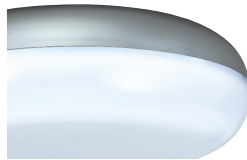

Brushed Aluminum (BA)

ORDERING GUIDE Example: 4715BK

Model	Finish	
4715	BK	Black
	BA	Brushed Aluminum
	OB	Oil Rubbed Bronze

Specifications and dimensions subject to change.
Lumens are delivered unless otherwise noted.
See website for most current information.