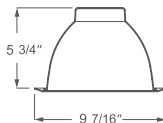

ORDERING GUIDE

Example: 8656HZ

Model #	Finish
8656	HZ Haze