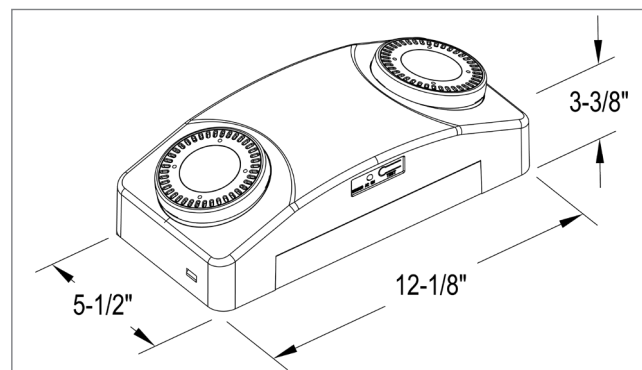

Compact High-Lumen Emergency

LED Lamp   Other Components

- 120-277V Universal Voltage
- White Thermoplastic Housing
- High Lumen Adjustable Lens Heads
- Self Diagnostic Option Available
- Std. Operating Temp: 10°C to 40°C
- 9.6V, 3000 mAh LiFePO4 Battery High lumen
- 9.6V, 1500 mAh LiFePO4 Battery Standard lumen
- Std Output Heads: 2 x 2.7W | 600 lms total
- High Output Heads: 2 x 5.4W | 1300 lms
- 3.6V, 1W or 3.6V, 2W Remote Heads Available
- UL Listed for damp location to UL924 standards
- CEC Title 20 Compliant
- LED Lamps: 5 Year Limited Warranty
- Other Components: 1 Year Limited Warranty

EXIT/EMERGENCY LIGHTING

ORDERING GUIDE

Example: REL6LED-WH

Model	Description
REL6LED-WH	Standard Output
REL6LED-WH-SD	Standard Output/Self Diagnostic
REL6LED-WH-HO	High Output
REL6LED-WH-HO-SD	High Output/Self Diagnostic

*Specifications and dimensions subject to change.
Lumens are delivered unless otherwise noted.
See website for most current information.*