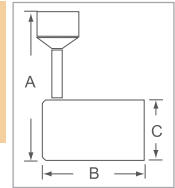

Finishes Available: White (WH), Black (BK), Brushed Aluminum (BA)

7578WH, BK, BA

Tech Form
12W | 800 lms

A	B	C
6-1/4"	4-1/2"	2-5/8"

7580WH, BK, BA

Tech Form
20W | 1300 lms

A	B	C
7-1/2"	5-1/4"	4"

7579WH, BK, BA