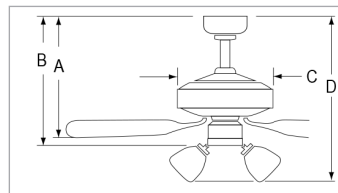

Dimensions

1079LED	1079-E26-L
A: 10-1/4"	A: 10-1/4"
B: -	B: -
C: 10"	C: 10"
D: 15-1/4"	D: 16"

Performance

Model Number	Energy Information at High Speed		Voltage
	Airflow CFM	Power Use Watts	
1079LED 1079-E26-L	5204	57.74	120V