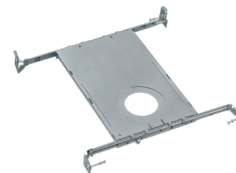

8842
3" Ultra-Thin Light

8642
8" Ultra-Thin Light

PF-3 and PF-4

3" or 4" Mounting Plate Accessory

- New Construction Mounting Plate
- Durable aluminum construction
- Includes four 24" bar hanger

ORDERING GUIDE