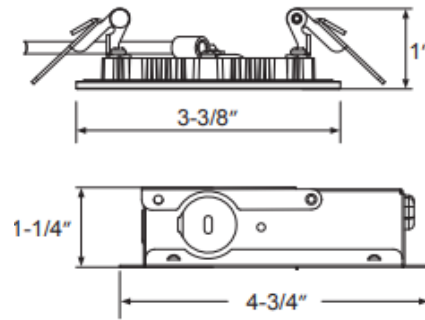

6" and 8" LED Ultra-Thin Light

- 120V - Ultra Slim Profile
- Durable Aluminum Construction
- Frosted Acrylic Lens
- 120° Beam Angle
- 3"-8842: 350 lms
- 8"-8642: 1150 lms
- Dimmable TRIAC, 10-100%
- cETLus Listed for wet location
- Energy Star Listed
- 5 Year Limited Warranty
- LED Lamps: 5 Year Limited Warranty

8842
3" Ultra-Thin Light