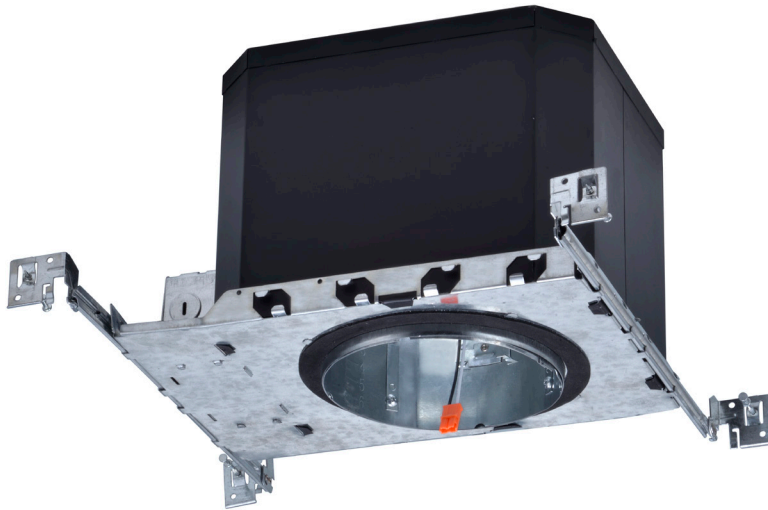

6" LED 2-Hour Fire Rated IC Airtight New Construction

- 120V-277V Universal Voltage
- Dimmable TRIAC, 10-100%
- 50,000 Hours Projected Life
- 3000K | 4000K | 90 CRI
- IC Rated for direct contact with installation
- 1-1/2" ceiling thickness adjustment
- Captive Bar Hangers Included
- Housing: cULus Listed; select trims wet location
- UL 1598 rated | 2-hr fire rating UL263
- ASTM-E283 Listed for Air-tight construction
- 5 Year Limited Warranty