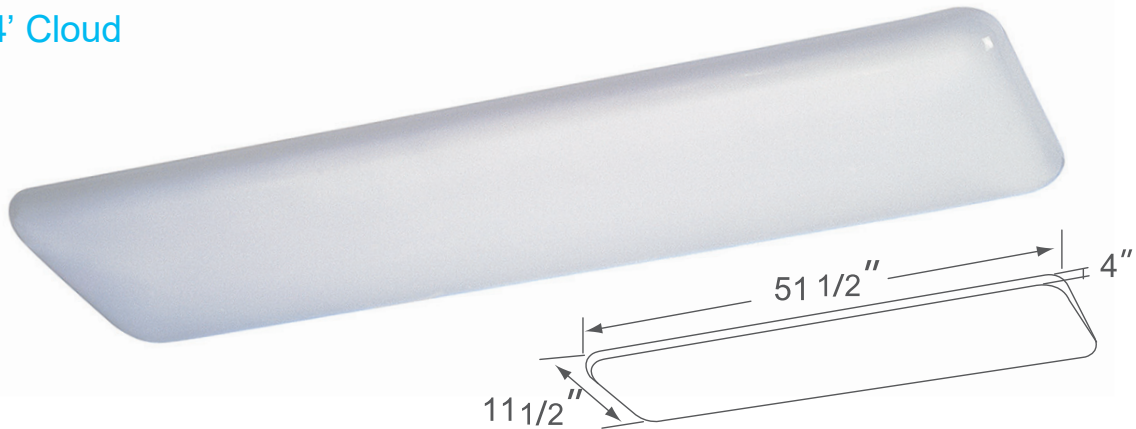

LED Cloud

LED Lamp Other Components

- 120V / 277V
- Steel Body with white acrylic lens
- 4000K | 80 CRI
- 4105 - 35W | 2800 lms delivered
- 4106 - 70W | 5600 lms delivered
- Non-dimmable
- Ceiling Mount
- cETLus Listed for damp location
- Energy Star Listed
- LED lamp: 5 year Limited Warranty
- Other Components: 1 Year Limited Warranty

4105-40-WH

4' Cloud