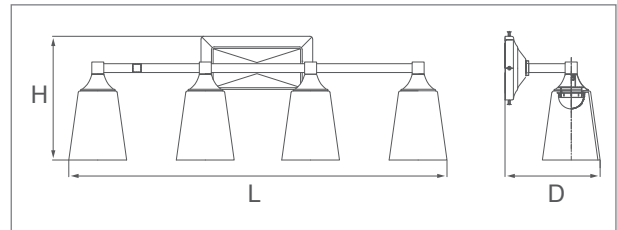

Square Shade E26 LED Vanity Light

- 120V - 60 Hz
- Stainless Steel with Frosted Glass Square Shade
- 3000K | 80 CRI
- 9W E26 A19 LED Lamps Included
- Dimmable TRIAC, 10-100%
- Mounted either Up or Down position
- cETLus Listed for damp location
- CEC JA8 Compliant
- 1 Year Limited Warranty

4909-2

4909-3

4909-4

Model	Size (L x H x D)
4909-2	11-3/4" x 8-3/4" x 7"
4909-3	19-1/2" x 8-3/4" x 7"
4909-4	27-1/8" x 8-3/4" x 7"

ORDERING GUIDE

Example: 4909BN-2

Model	Finish	# of Shades
4909	BN Brushed Nickel	-2
		-3
		-4

Specifications and dimensions subject to change.
Lumens are delivered unless otherwise noted.
See website for most current information.