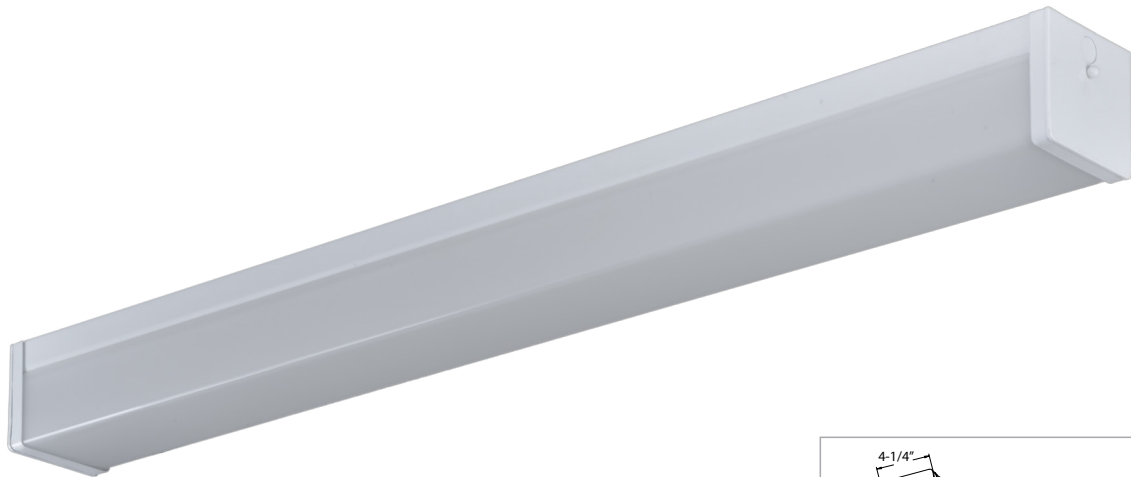

Linear Stairwell - 4'

- 120-277V Universal
- Steel Body with acrylic lens
- 4000K | 80 CRI
- Ceiling or Wall Mount
- 4116 - 38W | 4150 lms delivered
- 4116DM - 40W | 4600 lms delivered
- -OS - Microwave Daylight/Motion Sensor Option
- -EM - Emergency Battery Pack Option
- cETLus Listed for damp location
- 4116DM - DLC Listed
- LED lamp: 5 year Limited Warranty
- Other Components: 1 Year Limited Warranty

4116WH
4' Stairwell - NON-Dimmable

4116DM-WH
4' Stairwell - Dimmable 0-10V