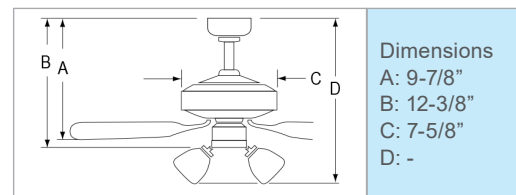

Matte Black Motor /
Matte Black Blades

Brushed Pewter Motor /
Brushed Pewter Blades

White Motor / White Blades

Oil Rubbed Bronze Motor /
Oil Rubbed Bronze Blades

Performance

Model Number	Energy Information at High Speed		Voltage
	Airflow CFM	Power Use Watts	
1067	5600	50.9	120V