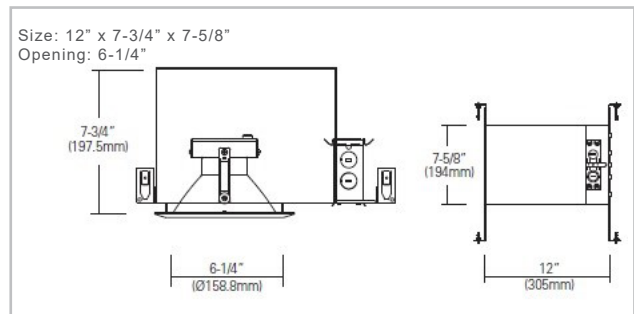

6" LED High Lumen Housing

LED Lamps Housing

Housing

- 120-277V Universal - 60Hz
- IC Rated for direct contact
- Airtight Housing

Trims (sold separately)

- 6" Nominal Aperture
- 15W: 950 lms
- 20W: 1500 lms
- Dimmable TRIAC, 10-100%

- cETLus Listed for damp location
- Housing: 1 Year Limited Warranty
- LED Lamps: 5 Year Limited Warranty

8116HIC

6" LED IC Airtight Frame-In

ORDERING GUIDE

Example: 8116HIC-15-EM

Model #	Wattage	Emergency
8116HIC	-15 : 15W | 950 lms -20 : 20W | 1500 lms	blank no EM added -EM adds Emergency Battery

LED Trims For 8116HIC

8570

6" LED Shower or Baffle Trim
15W or 20W
3000K or 4000K | 90 CRI
120V
O.D. 8"

ORDERING GUIDE

Example: 8570WH-15-3K

Model #	Finish	Wattage	CCT
8570	FS Frosted Shower *	-15	-3K 3000K
	WH White Baffle	-20	-4K 4000K

* FS Trim is Wet Location Listed

8571

6" LED Haze Open Reflector
15W or 20W
3000K or 4000K | 90 CRI
120V
O.D. 8"

ORDERING GUIDE

Example: 8571HZ-15-3K

Model #	Finish	Wattage	CCT
8571	HZ Haze	-15	-3K 3000K
		-20	-4K 4000K

8572

6" LED Eyeball
15W or 20W
3000K | 90 CRI
120V
O.D. 7-3/4"

ORDERING GUIDE

Example: 8572WH-15-3K

Model #	Finish	Wattage	CCT
8572	WH White	-15	-3K 3000K
		-20	

8573

6" LED Gimbal
15W or 20W
3000K | 90 CRI
120V
O.D. 7-3/4"

ORDERING GUIDE

Example: 8573WH-15-3K

Model #	Finish	Wattage	CCT
8573	WH White	-15	-3K 3000K
		-20