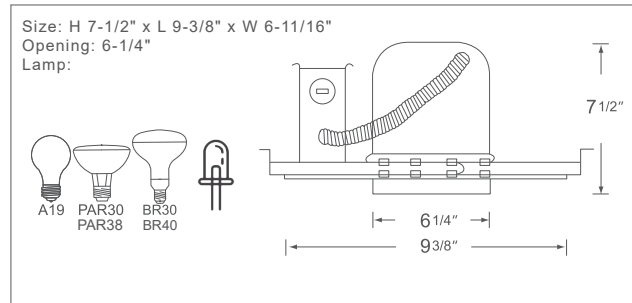

8102HRA
6" IC Airtight Remodel