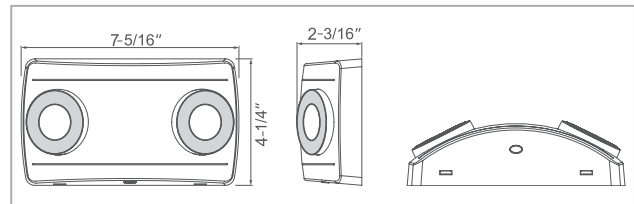

ORDERING GUIDE

Example: REL20

Model	Description
REL20	Wide Lens
REL20-N	Narrow Lens
REL20-C	Wide Lens/Cold Weather
Accessory	Description
REL-200	Wet Location Cover

Compact High Output Emergency

LED Lamp   Other Components

- 120V/277V
- Thermoplastic Housing
- Adjustable Clear Lens Heads
- Std. Operating Temp: 10°C to 40°C

- Std. 3.6V, 1500 mAh Ni-Cad Battery
- Adjustable Heads: 2 x 1.5W | 2 x 125 lms
- Cold Weather Option: -10°C to 40°C
- 2 x 3.6V, 1500 mAh Ni-MH Battery

- UL Listed for damp location to UL924 standards
- LED Lamps: 5 Year Limited Warranty
- Other Components: 1 Year Limited Warranty