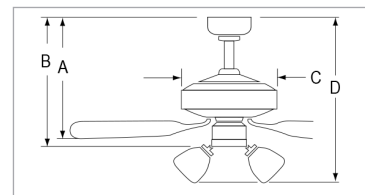

Matte Black Motor /
Matte Black Blades

Brushed Pewter Motor /
Brushed Pewter Blades

White Motor / White Blades

Oil Rubbed Bronze Motor /
Oil Rubbed Bronze Blades

Dimensions
A: 9-7/8"
B: 12-3/8"
C: 7-5/8"
D: -