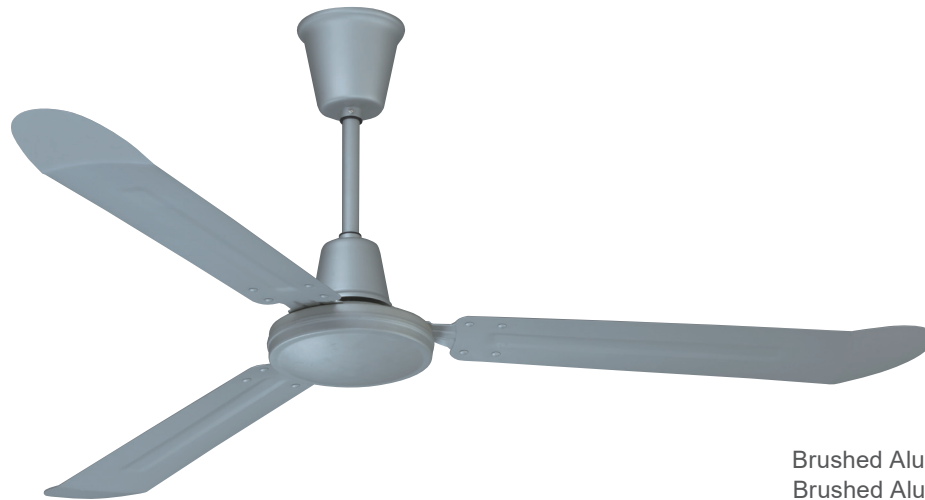

Industrial

- AC Motor | 1 Speed
- 3 Metal blades | 11° pitch | 12" downrod
- 56" Sweep | 194 x 16mm
- Multiple Speeds Available with Optional Wall Control
- Fan Motor: 10 Year Limited Warranty

Brushed Aluminum Motor /
Brushed Aluminum Blades