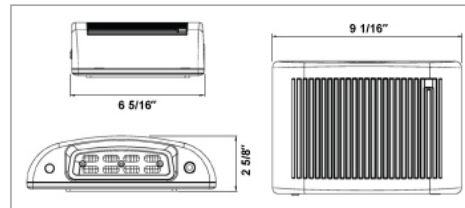

ORDERING GUIDE

Example: REL5LED-OB-C

Model	Finish	Cold Weather Option
REL5LED	-OB Oil Rubbed Bronze -WH White	-C Cold Weather Heatpad

Operation

An ultra slim profile, integrated photocell, cold weather heatpad and emergency battery with self-diagnostics. The design provides emergency lighting that increases safety, security, and visibility in commercial and industrial applications.

Specifications and dimensions subject to change. Lumens are delivered unless otherwise noted. See website for most current information.