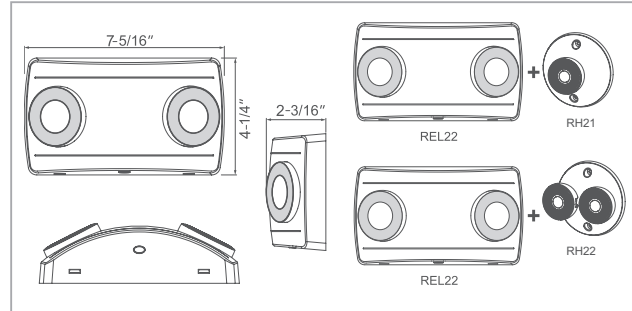

ORDERING GUIDE

Example: REL22

Model	Description
REL22	Wide Lens
REL22-N	Narrow Lens
Accessory	Description
REL-200	Wet Location Cover

Compact High Output Self Diagnostic Emergency

LED Lamp Other Components

- 120V/277V
- White Thermoplastic Housing
- Adjustable Clear Lens Heads
- Adjustable Heads: 2 x 1.4W | 2 x 135 lms
- Std. Operating Temp: 10°C to 40°C
- Std. 3.6V, 900 mAh Ni-Cad Battery
- Cold Weather Option: -10°C to 40°C; 3.6V, 1500 mAh Ni-MH Battery
- Self Diagnostic Standard
- UL Listed for damp location to UL924 standards
- LED Lamps: 5 Year Limited Warrant
- Other Components: 1 Year Limited Warranty