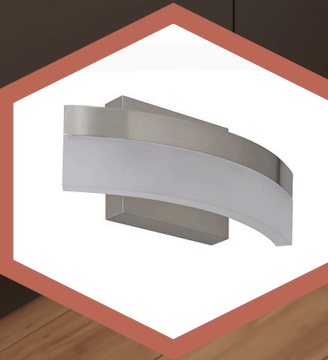

One hour fire rated light
cover, regular

FF109-350

One hour fire rated light
cover, large

FF109X

Two hour fire rated light
cover, regular

Wall / Ceiling Mount

Wall Mount / Ceiling Mount Lighting Overview

4319
Edge-Lit LED Ribbon
Ceiling Mount
Page 107