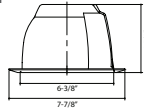

Haze Cone Reflector with Wall Wash

ORDERING GUIDE Example: 8655WH

Model #	Finish
8655	WH White