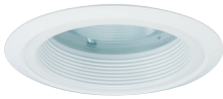

8653

Haze Reflector with White Baffle with lens