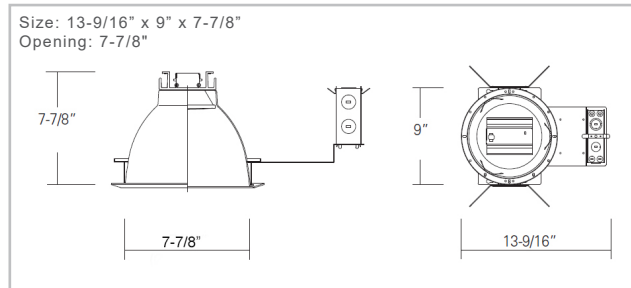

8125H
8" LED Frame-In

8125HIC
8" LED IC Airtight Frame-In

8126H
8" LED Architectural Housing

8096B

Optional Two Piece Bar
Hanger set
24" Joist Span

ORDERING GUIDE

Example: 8125H-23-40-EM

Model #	Wattage		CCT		Emergency
8125H	-23	23W	-30	3000K	blank no EM option
8125HIC	-30	30W	-35	3500K	EM adds Battery Pack
8126H	-45	45W	-40	4000K	
			-50	5000K	