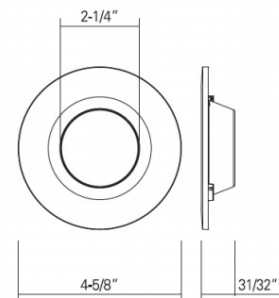

4" LED Retrofit Trim, 2.25" Aperture

- 120V - 60Hz
- 3000K, 4000K | 90 CRI
- Dimmable TRIAC, 10-100%
- 11W | 650 lms
- Aluminum Construction with Frosted Lens
- cCSAus Listed for wet location
- Energy Star Listed
- CEC JA8 Compliant
- LED Lamp: 5 Year Limited Warranty