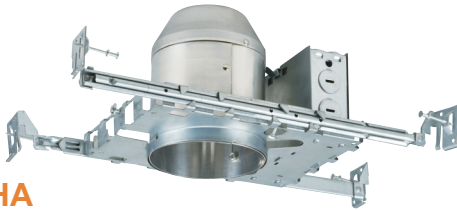

4" Incandescent / LED Housings

Intertek LED Lamps Housings

Housing

- 120V - 60Hz
- Airtight; Non-IC/IC Available
- Frame-in: up to 1" ceiling thickness adjustable

Trims (sold separately)

- 4" Nominal Aperture
- Incandescent: 50W Max
- LED: Up to 900 lms
- LED: Dimmable TRIAC, 10-100%

- cETLus Listed for damp location
- Housing: 1 Year Limited Warranty
- LED Lamps: 5 Year Limited Warranty

8201HA
4" Airtight Frame-In