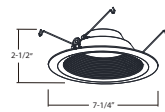

Recessed High Output Reflector
120V | 17W |
1240 lms
Wet Location