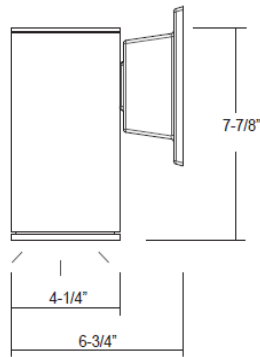

4" LED Architectural Square Cylinder Downlight

- 120V - 60Hz
- 3000K or 4000K | 80 CRI
- Dimmable TRIAC, 5% -100%
- Die Cast Aluminum with acrylic diffuser
- Operating Temp: -30°C to +40°C
- 13W | 845 lms
- 17W | 1105 lms
- 27W | 1755 lms
- cCSAus Listed for wet location
- LED Lamp: 5 Year Limited Warranty
- Other Components: 1 Year Limited Warranty

Oil Rubbed Bronze (OB)