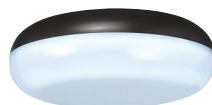

4715
11" Wet Location
Ceiling Mount
Page 114