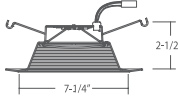

Recessed White Baffle
120V | 12.5W |
850 lms
Wet Location