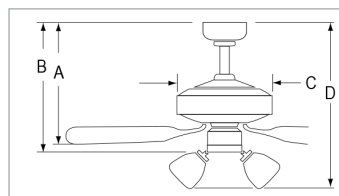

Matte Black Motor / Matte Black Blades

1071

Oil Rubbed Bronze Motor / Walnut Blades

Brushed Nickel Motor / Walnut Blades

White Motor / White Blades

Matte Black Motor / Matte Black Blades

Dimensions

1071	1071LED
A: 9-3/4"	A: 9-3/4"
B: 12-1/4"	B: 13"
C: 6-7/8"	C: 6-7/8"
D: -	D: -