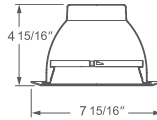

Haze Reflector with White Baffle

ORDERING GUIDE Example: 8652WH

Model #	Finish
8652	WH White