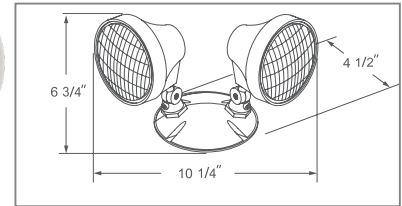

Wet Location Remote Heads

- White Thermoplastic ABS Housing
- Adjustable Heads

- DC 3V - 12V Input
- LED Lamp: 1 x 1W | 2 x 1W
- Fits Standard Electrical Box

- UL Listed for wet location
- LED Lamp: 5 Year Limited Warranty
- Other Components: 1 Year Limited Warranty

ORDERING GUIDE

Example: RH17

Model	Description
RH17	Single Wet Remote Head
RH18	Double Wet Remote Heads

Indoor Remote Heads

- White Thermoplastic ABS Housing
- Adjustable Heads: Narrow and Wide Lens

- DC 3.6V Input
- LED Lamp: 1 x 1W | 2 x 1W
- Fits Standard Electrical Box

- UL Listed for damp location
- LED Lamp: 5 Year Limited Warranty
- Other Components: 1 Year Limited Warranty