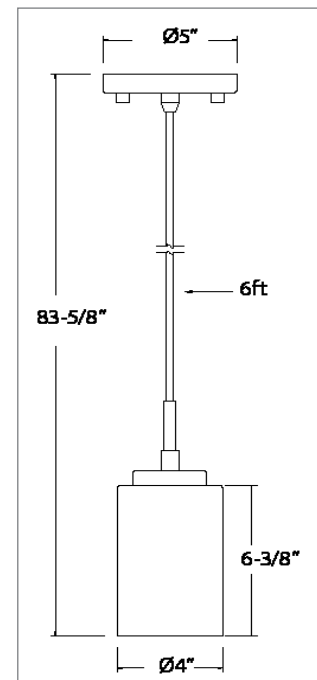

Round Shade Pendant Light

4430 LED Lamp
Other Components

- 120V 60 Hz
- Steel with Frosted Opal Glass Shade
- 3000K | 80 CRI | 4605 - 80 CRI
- Ceiling Canopy fits standard electrical box
- 4430 - 8W | 600 lms
- 4605 - 9W E26 A19 LED Lamp Included
- Dimmable TRIAC, 10-100%
- Adjustable 6' Cord
- cETLus Listed for damp location
- Energy Star Listed
- 4430 LED Lamp: 5 Year Limited Warranty
- Other Components: 1 Year Limited Warranty

ORDERING GUIDE Example: 4430BN

Model	Finish	
4430	BN	Brushed Nickel
Integrated LED	OB	Oil Rubbed Bronze
Model	Finish	
4605	BN	Brushed Nickel
E26 A19 LED		

Specifications and dimensions subject to change.
Lumens are delivered unless otherwise noted.
See website for most current information.