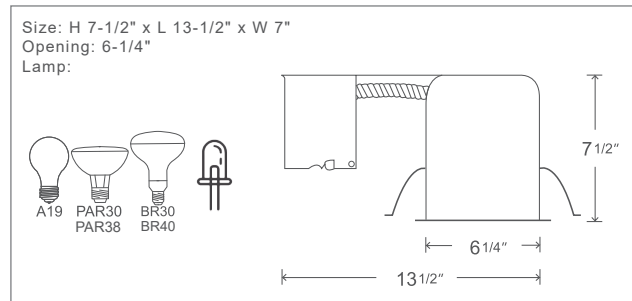

8104HICA
6" IC Airtight Shallow Frame-In