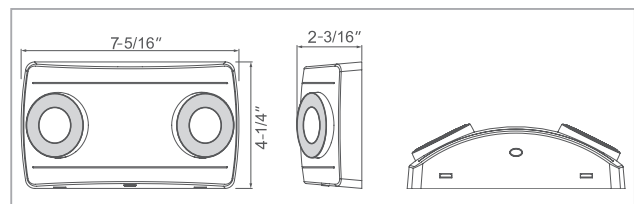

ORDERING GUIDE

Example: REL21

Model	Description
REL21	Wide Lens/White Housing
REL21-BK	Wide Lens/Black Housing
REL21-C	Wide Lens/Cold Weather/White Housing
REL21-N	Narrow Lens/White Housing
Accessory	Description
REL-200	Wet Location Cover

Specifications and dimensions subject to change.
Lumens are delivered unless otherwise noted.
See website for most current information.