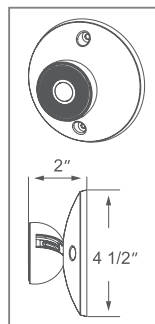

ORDERING GUIDE

Example: RH21

Model	Description
RH21	Single Head/Wide Lens
RH21-N	Single Head/Narrow Lens
RH22	Double Head/Wide Lens
RH22-N	Double Head/Narrow Lens

Specifications and dimensions subject to change.
Lumens are delivered unless otherwise noted.
See website for most current information.