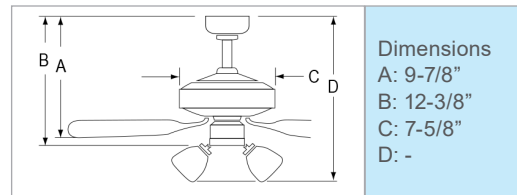

Performance

Model Number	Energy Information at High Speed		Voltage
	Airflow CFM	Power Use Watts	
1069	5197	50.28	120V

ORDERING GUIDE

Example: 1069BP-BP

Model	Motor / Blade Finish
1069 52" Sweep, Pull Chain Light Kit Adaptable	BP-BP Brushed Pewter / Brushed Pewter MBK-MBK Matte Black / Matte Black OB-OB Oil Rubbed Bronze / Oil Rubbed Bronze WW-WW White / White