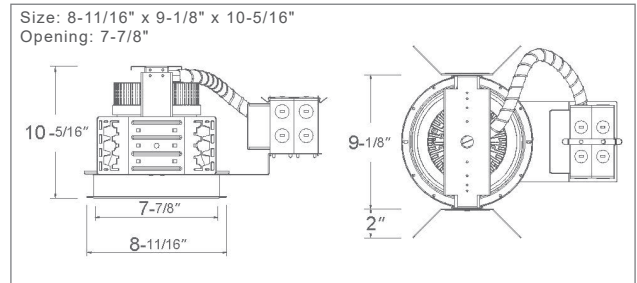

8" LED High Output Housing

- 120V-277V Universal Housing
- Dimmable TRIAC, 10-100% And 0-10V DC Dimming
- 50,000 Hours Projected Life
- 3000K | 4000K | 5000K | 80 CRI
- 50W | 3438 lms
- 60W | 4265 lms
- 70W | 4921 lms
- 90W | 5798 lms
- Energy Star Listed
- cULus Listed for damp location
- 5 Year Limited Warranty

ORDERING GUIDE

Example: 8163H-50-30-EM

Housing	Wattage	Color Temp	Emergency
8163H	-50 50W	-30 3000K	blank no EM option
	-60 60W	-40 4000K	EM adds Battery Pack
	-70 70W	-50 5000K	
	-90 90W		

Trims For 8163H

Wattage, lumen output, and CCT determined by housing choice. Check housing Ordering Guide.

8676

Haze Cone Reflector
O. D. 9-7/16"

ORDERING GUIDE

Example: 8656HZ

Model #	Finish
8656	HZ Haze