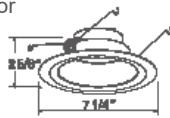

Recessed Reflector
120V | 13W |
795 lms
Wet Location