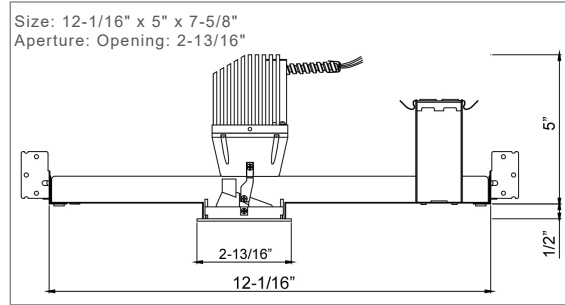

8321H
2" Square LED Frame-In