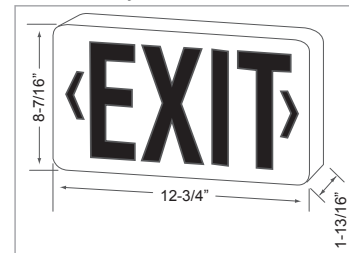

ORDERING GUIDE

Example: RXL16-1RBA

Model	Lettering/Housing
RXL16-1 Die Cast Exit Sign - Double Face	RBA Red with brushed aluminum housing GBA Green with brushed aluminum housing

Operation

When normal utility power fails, the internal solid-state transfer switch automatically connects the internal battery to the LED lamps, lighting a path of egress for no less than 90 minutes. When utility power is restored the battery is recharged by the onboard solid-state recharger. Full recharge is accomplished within 24 hours.

Specifications and dimensions subject to change. Lumens are delivered unless otherwise noted. See website for most current information.