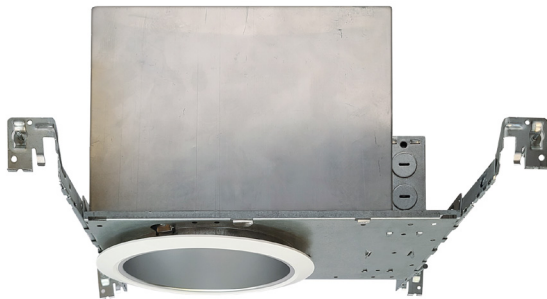

- 120-277V Universal - 60Hz
- IC Rated for direct contact
- Airtight Housing

Trims (sold separately)

- 6" Nominal Aperture
- 15W: 950 lms
- 20W: 1500 lms
- Dimmable TRIAC, 10-100%

- cETLus Listed for damp location
- Housing: 1 Year Limited Warranty
- LED Lamps: 5 Year Limited Warranty