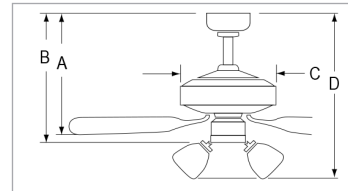

Brushed Nickel Motor /
Brushed Nickel Blades

White Motor / White Blades

Brushed Nickel Motor /
Natural Maple Blades

Oil Rubbed Bronze Motor /
Walnut Blades

Brushed Nickel Motor /
Walnut Blades

Dimensions
A: 11-1/4"
B: 12-3/5"
C: 11-3/5"
D: -