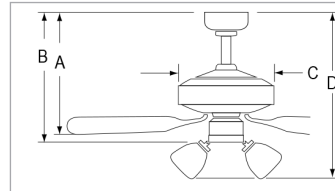

Brushed Nickel Motor /
Brushed Nickel Blades

Black Motor / Black Blades

Oil Rubbed Bronze Motor /
Oil Rubbed Bronze Blades

White Motor / White Blades

Dimensions

1025LED	1025-E26-L
A: 10-1/2"	A: 10-1/2"
B: -	B: -
C: 10"	C: 10"
D: 15-1/4"	D: 16"