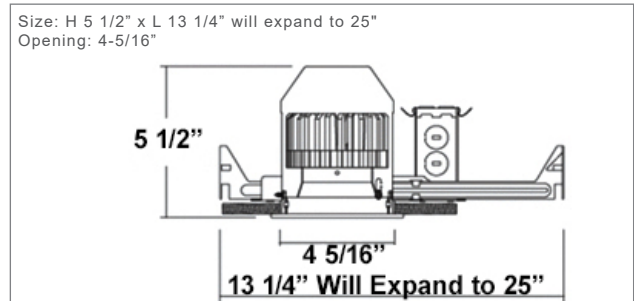

8215HRA
4" LED IC Airtight Remodel