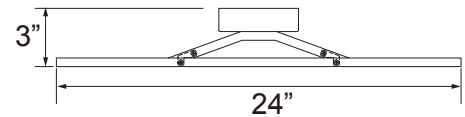

Linear LED Ribbon Vanity Light

- 120V - 60 Hz
- Steel with acrylic ribbon diffuser
- 3000K | 80 CRI
- 22W | 1500 lms
- Dimmable TRIAC, 10-100%
- 24" L x 4-1/2" H x 3" W
- ETL Listed
- LED Lamp: 5 Year Limited Warranty
- Other Components: 1 Year Limited Warranty

ORDERING GUIDE Example: 4905BN-24

Model	Finish	Length
4905	BN Brushed Nickel	-24