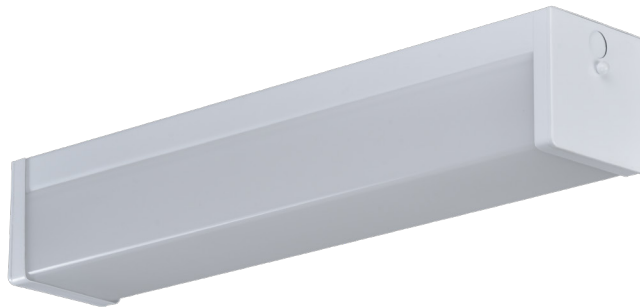

Linear Stairwell - 2'

- 120-277V Universal
- Steel Body with acrylic lens
- 4000K | 80 CRI
- 20W | 2100 lms delivered
- -OS - Microwave Daylight/Motion Sensor Option
- -EM - Emergency Battery Pack Option
- Ceiling or Wall Mount
- cETLus Listed for damp location
- LED lamp: 5 year Limited Warranty
- Other Components: 1 Year Limited Warranty

4115WH

2' Stairwell - NON-Dimmable

4115DM-WH

2' Stairwell - Dimmable 0-10V