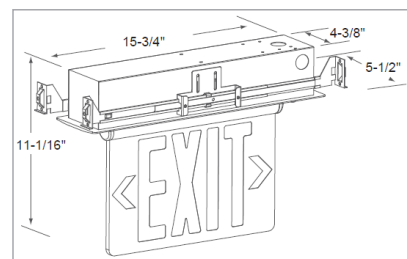

ORDERING GUIDE

Example: RXL33RW

Model	Lettering/Housing
RXL33	RW Red with white housing
Recessed	RBA Red with brushed aluminum housing
Edge-lit Exit -	GW Green with white housing
Single Face	GBA Green with brushed aluminum housing

Recessed Edge-lit Exit - Double Face

LED Lamp Other Components

- 120V/277V
- Aluminum Housing & Back Box
- Clear Acrylic Thermoplastic Double Mirror Faceplate
- Operating Temp: 10°C to 40°C
- 4.8V, 300 mAh Ni-Cad Battery
- Wall or Ceiling Mount

- UL Listed for damp location to UL 924 standards
- CEC Title 20 Compliant
- LED Lamps: 5 Year Limited Warranty
- Other Components: 1 Year Limited Warranty