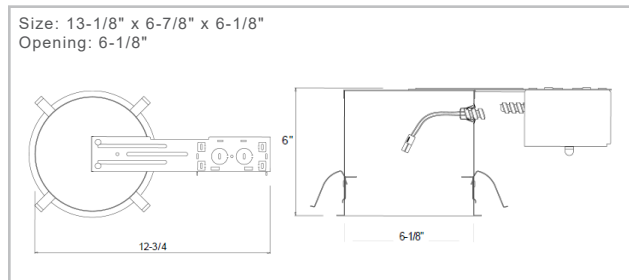

ORDERING GUIDE

Example: 8117HA

Model #	EM Option
8117HA	-EM adds EM Battery Backup (8117HA housing only)
8117HRA