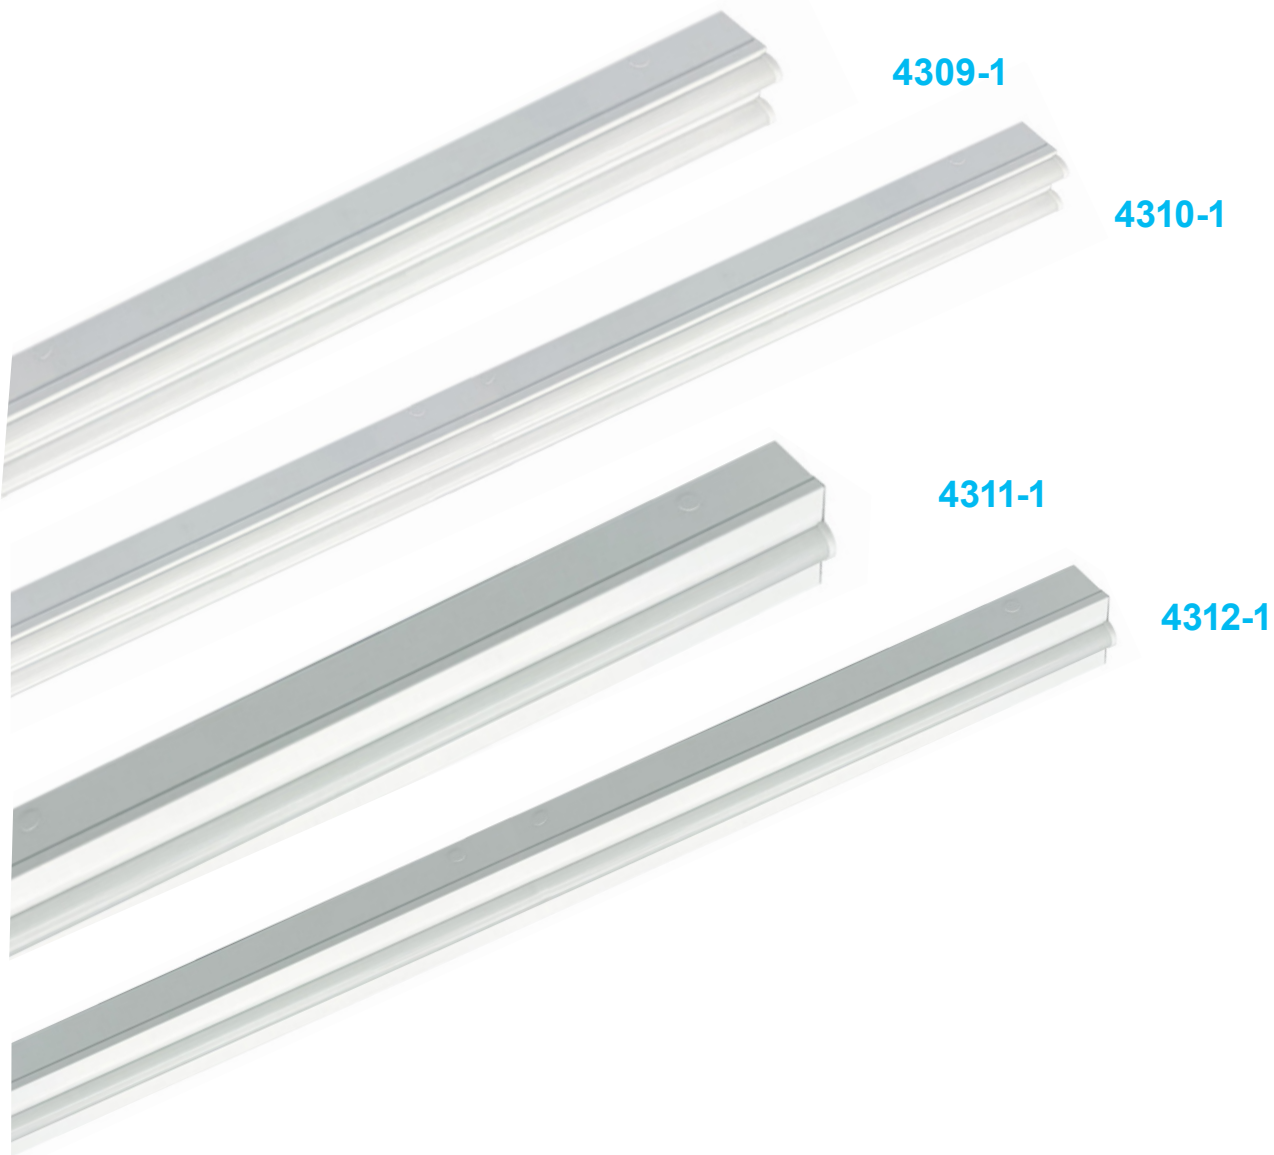

LED Strip Light

- 120-277V
- Steel housing with polycarbonate lens
- 4000K | 80 CRI
- Surface or Pendant Mount
- 0-10V Dimming
- Driver accessible from below ceiling
- CSAus Listed for damp location
- LED Lamp: 5 Year Limited Warranty
- Other Components: 1 Year Limited Warranty

Model	Size (L x W x D)
4309-1	24" x 3-1/4" x 2-3/4"
4310-1	48" x 3-1/4" x 2-3/4"
4311-1	24" x 3-1/4" x 2-3/4"
4312-1	48" x 3-1/4" x 2-3/4"

Model	Wattage	Lumens (delivered)
4309-1	20W	2100 lms
4310-1	35W	3675 lms
4311-1	10W	1050 lms
4312-1	20W	2100 lms

ORDERING GUIDE Example: 4309WH-1

Model	EM Option
4309WH-1	-EM adds EM Battery Pack *
4310WH-1	
4311WH-1	
4312WH-1	

* -EM option only available on 4310WH-1 and 4312WH-1

Specifications and dimensions subject to change. Lumens are delivered unless otherwise noted. See website for most current information.