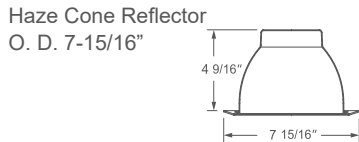

Wattage, lumen output, and CCT determined by housing choice. Check housing Ordering Guide.

8656

ORDERING GUIDE

Example: 8656HZ

Model #	Finish
8656	HZ Haze

8096B

Optional Two Piece Bar Hanger set
24" Joist Span