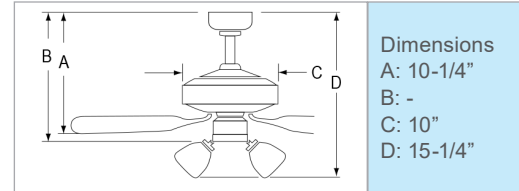

Performance

Model Number	Energy Information at High Speed		Voltage
	Airflow CFM	Power Use Watts	
1045LED	5224	50.16	120V

ORDERING GUIDE

Example: 1045LED-BN-BN

Model	Motor / Blade Finish
1045LED- 52" Sweep, with Integral LED Light Kit	BN-BN Brushed Nickel / Brushed Nickel
	BK-BK Black / Black
	OB-OB Oil Rubbed Bronze / Oil Rubbed Bronze
	WW-WW White / White

Specifications and dimensions subject to change.
Lumens are delivered unless otherwise noted.
See website for most current information.