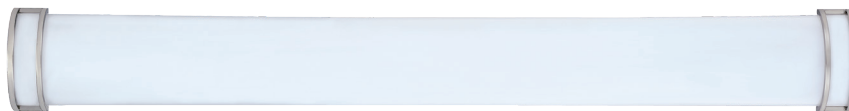

4906-48

Model	Size (L x H x D)
4906-18	18" x 5-3/4" x 4-3/4"
4906-24	24" x 5-3/4" x 4-3/4"
4906-36	36" x 5-3/4" x 4-3/4"
4906-48	48" x 5-3/4" x 4-3/4"

Model	Wattage	Lumens (delivered)
4906-18	20W	1400 lms
4906-24	24W	1600 lms
4906-36	28W	2100 lms
4906-48	35W	2800 lms

ORDERING GUIDE

Example: 4906BN-24

Model	Finish	Length
4906	BN Brushed Nickel	-18
		-24
		-36
		-48

Specifications and dimensions subject to change.
Lumens are delivered unless otherwise noted.
See website for most current information.