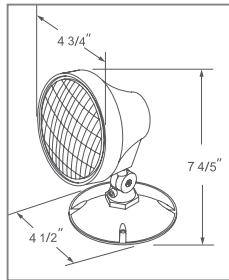

ORDERING GUIDE

Example: RH17

Model	Description
RH17	Single Wet Remote Head
RH18	Double Wet Remote Heads