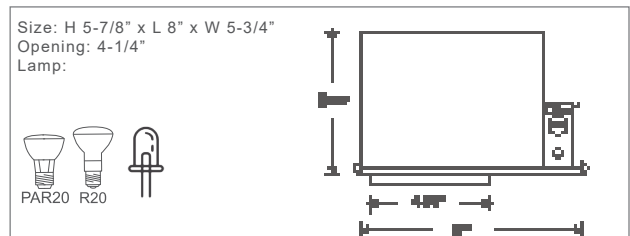

ORDERING GUIDE

Example: 8201HA

Model #

- 8201HA
- 8201HRA
- 8202HA