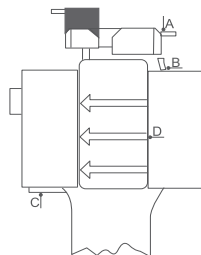

To ensure correct installation, each section has a polarity line indicating the positive conductor side. Both lights and track connectors, when installed properly, have arrows which point to the track polarity line.