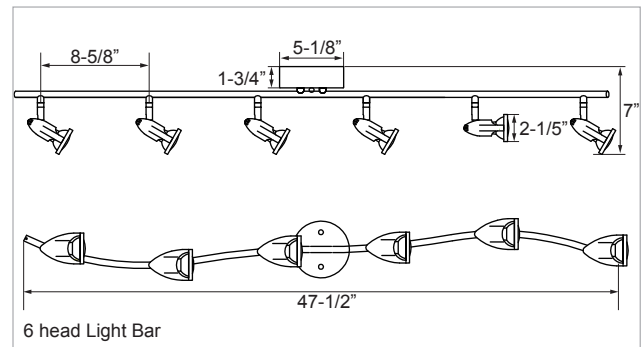

49356BN

Available in Brushed Nickel (BN)
6-Track Heads | 28W |
1750 total lms