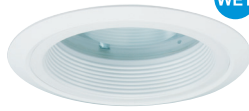

8673

Haze Reflector
with lens
O. D. 9-7/16"

ORDERING GUIDE Example: 8673WH

Model #	Finish
8673	WH White

Non-IC, Architectural LED Retrofit

- 120V-277V Universal Housing
- Dimmable TRIAC, 10-100% And 0-10V DC Dimming
- 50,000 Hours Projected Life
- 3000K | 3500K | 4000K | 5000K | 80 CRI
- 15W | 1015 lms 20W | 1245 lms
- 30W | 1915 lms 40W | 2565
- Beam Angle: 8041 | 65° 8061 & 8081 | 60°
- Energy Star Listed
- cCSAus Listed for damp location
- 5 Year Limited Warranty
- IC / Non-IC New Construction Mounting Plates Available