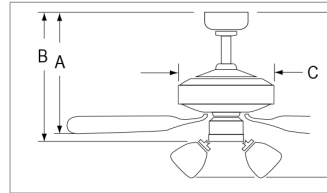

Brushed Pewter Motor /
Brushed Pewter Blades

White Motor / White Blades

Oil Rubbed Bronze Motor /
Oil Rubbed Bronze Blades

Dimensions

1070W	1080W
A: 11-1/4"	A: 11-1/4"
B: 17-1/4"	B: 17-1/4"
C: 8-3/4"	C: 8-3/4"
D: -	D: -