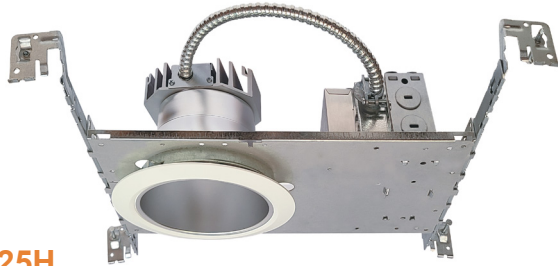

8" LED Housings

- 120V-277V Universal Housing
- Dimmable TRIAC, 10-100% And 0-10V DC Dimming
- 50,000 Hours Projected Life
- 3000K | 3500K | 4000K | 5000K | ?? CRI
- 23W | 1950 lms 30W | 2720 lms 45W | 3640 lms
- 8125H & 8125HIC | Captive Bar Hangers Included
- Energy Star Listed – 3000K & 4000K only
- cCSAus Listed for damp location; select trim wet location
- 5 Year Limited Warranty

8125H
8" LED Frame-In