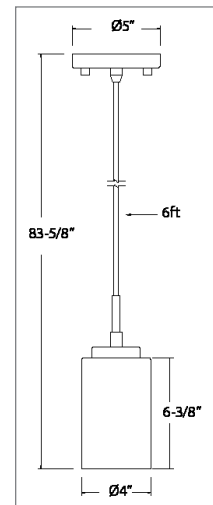

Opal Glass Pendant Light

LED Lamp
Other Components

- 120V 60 Hz
- Steel with Frosted Opal Glass Shade
- 3000K | 90 CRI
- 1 x 9W E26 A19 LED, lamp included
- Dimmable TRIAC, 10-100%
- Adjustable 6' Cord
- CETLus Listed for damp location
- Energy Star Listed
- LED Lamp: 5 Year Limited Warranty
- Other Components: 1 Year Limited Warranty

ORDERING GUIDE Example: 4606BN

Model	Finish	
4606	BN	Brushed Nickel

Specifications and dimensions subject to change.
Lumens are delivered unless otherwise noted.
See website for most current information.