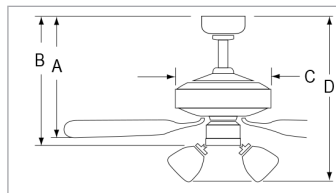

Dimensions

1065	1065LED
A: 9-3/4"	A: 9-3/4"
B: 12-1/4"	B: 12-1/4"
C: 7-5/8"	C: -
D: -	D: 13"

Performance

Model Number	Energy Information at High Speed		Voltage
	Airflow CFM	Power Use Watts	
1065 1065LED	5156	58.64	120V

ORDERING GUIDE

Example: 1065BN-BN or 1065LED-BN-BN

Model	Motor / Blade Finish
1065 52" Sweep, Pull Chain Light Kit Adaptable	BN-BN Brushed Nickel / Brushed Nickel BN-WT Brushed Nickel / Walnut OB-WT Oil Rubbed Bronze / Walnut WW-WW White / White
1065LED- 52" Sweep, Pull Chain Integrated Light Kit	

Specifications and dimensions subject to change.
Lumens are delivered unless otherwise noted.
See website for most current information.