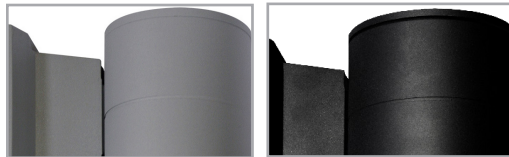

Brushed Aluminum (BA)   Black (BK)

ORDERING GUIDE		Example: 4423BK-17-3K	
Model	Finish	Watts	CCT
4423	BK Black	-13 13W	-3K 3000K
	BA Brushed Aluminum	-17 17W	-4K 4000K
	OB Oil Rubbed Bronze		

3" LED Architectural Cylinder Up & Downlight