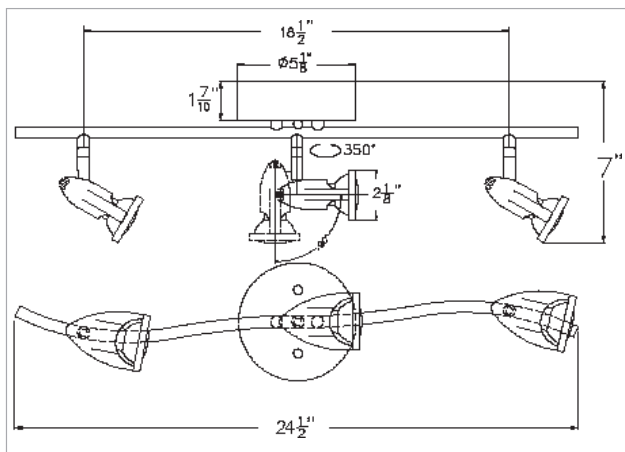

49353-3K-BN

Available in Brushed Nickel (BN)
4-Track Heads | 20W | 1481 total lms

Specifications and dimensions subject to change.
Lumens are delivered unless otherwise noted.
See website for most current information.