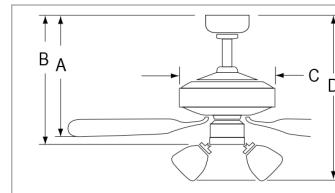

1048LED: Brushed Nickel Motor / Walnut Blades

1065

Brushed Nickel Motor / Walnut Blades

1065LED

Brushed Nickel Motor / Brushed Nickel Blades

Brushed Nickel Motor / Brushed Nickel Blades

Dimensions

1065	1065LED
A: 9-3/4"	A: 9-3/4"
B: 12-1/4"	B: 12-1/4"
C: 7-5/8"	C: -
D: -	D: 13"