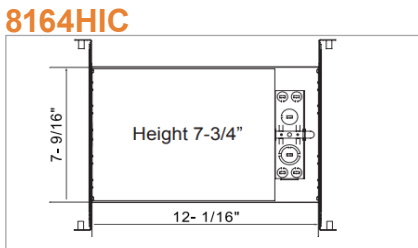

ORDERING GUIDE

Example: 8041-15-30-EM

Housing	Wattage	Source Lumens	Emergency
8041	-15 15W	-30 3000K	blank no EM option
8061	-20 20W	-35 3500K	EM adds Battery Pack
8081	-30 30W¹	-40 4000K	
	-40 40W²		

Specifications and dimensions subject to change. Lumens are delivered unless otherwise noted. See website for most current information.