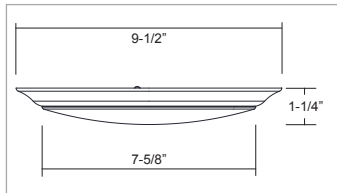

ORDERING GUIDE Example: 8554WH-90-3K

Model	Finish	CRI	CCT
8554	WH White	-90 90 CRI	-3K 3000K -4K 4000K

Specifications and dimensions subject to change.
Lumens are delivered unless otherwise noted.
See website for most current information.