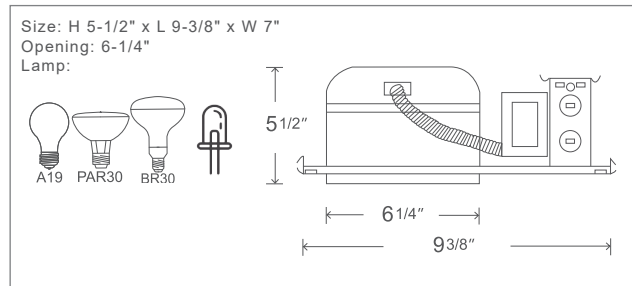

ORDERING GUIDE

Example: 8102HAQ

Model #

- 8102HAQ
- 8102HRA
- 8104HICA