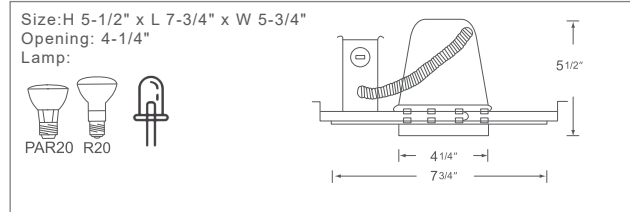

8201HRA
4" Airtight Remodel