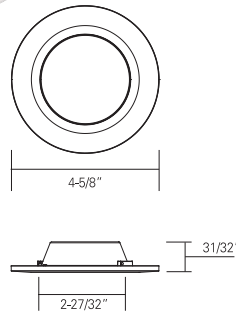

4" LED Retrofit Kit

- 120V - 60Hz
- 3000K, 4000K | 90 CRI
- Dimmable TRIAC, 10-100%
- 11W | 650 lms
- Aluminum Construction with Frosted Lens
- cCSAus Listed for wet location
- Energy Star Listed
- CEC JA8 compliant
- LED Lamps: 5 Year Limited Warranty