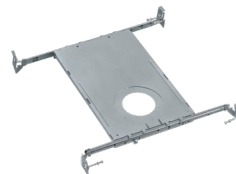

Specifications and dimensions subject to change. Lumens are delivered unless otherwise noted. See website for most current information.