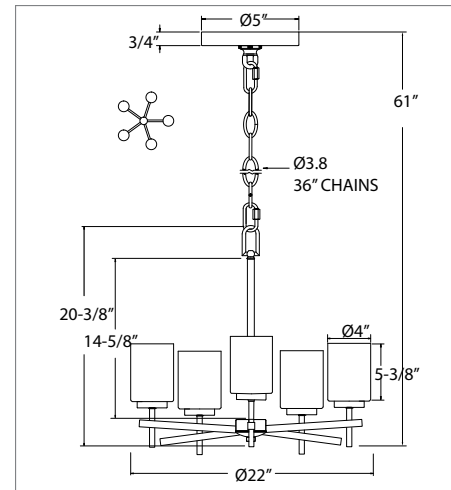

4603BN-5

ORDERING GUIDE Example: 4603BN-3

Model	Finish		# of lights
4603	BN	Brushed Nickel	-3
			-5

Specifications and dimensions subject to change. Lumens are delivered unless otherwise noted. See website for most current information.