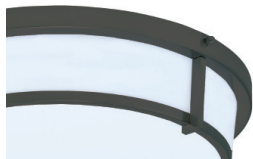

Oil Rubbed Bronze (OB)

WALL MOUNT / CEILING MOUNT

ORDERING GUIDE

Example: 4340BN

Model	Finish	
4340	BN	Brushed Nickel
	OB	Oil Rubbed Bronze

Specifications and dimensions subject to change.
Lumens are delivered unless otherwise noted.
See website for most current information.