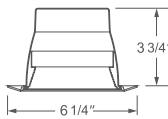

Haze Reflector with White Baffle