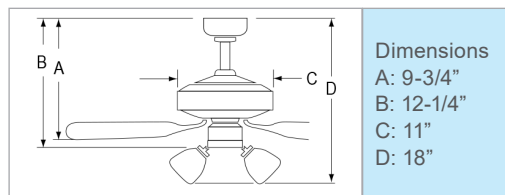

Matte Black Motor /
Matte Black Blades

Performance

Model Number	Energy Information at High Speed		Voltage
	Airflow CFM	Power Use Watts	
1057-L	3020	39	120V

ORDERING GUIDE

Example: 1057BN-WT-L

Model	Motor / Blade Finish	Light Kit
1057 52" Sweep, AC Motor, Pull Chain	BN-WT Brushed Nickel / Walnut* MBK Matte Black / Matte Black MWW Matte White / Matte White OB-WT Oil Rubbed Bronze / Walnut**	-L : Light Kit Included

* Brushed Nickel blade finish on one side and Walnut blade finish on other side

** Oil Rubbed Bronze blade finish on one side and Walnut blade finish on other side

Specifications and dimensions subject to change.
Lumens are delivered unless otherwise noted.
See website for most current information.