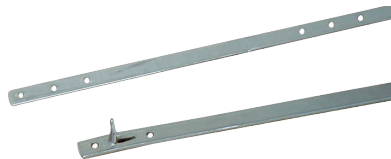

Wattage, lumen output, and CCT determined by housing choice. Check housing Ordering Guide.

8656

ORDERING GUIDE

Example: 8656HZ

Model #	Finish
8656	HZ Haze

8096B

Optional Two Piece Bar Hanger set
24" Joist Span