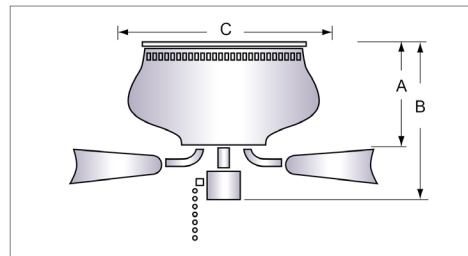

Dimension A and B are measured with standard downrod included with the fan.

Specifications and dimensions subject to change. Lumens are delivered unless otherwise noted. See website for most current information.