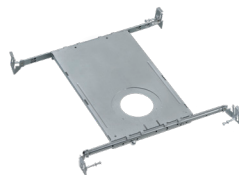

Ceiling Cut-out: 5-7/8"

ORDERING GUIDE

Example: 8545WH-90-3K

Model	Finish	CRI	CCT
8545	WH White	-90 90 CRI	-3K 3000 -4K 4000
Accessory			
	PF-6		6" Mounting Plate

Specifications and dimensions subject to change.
Lumens are delivered unless otherwise noted.
See website for most current information.