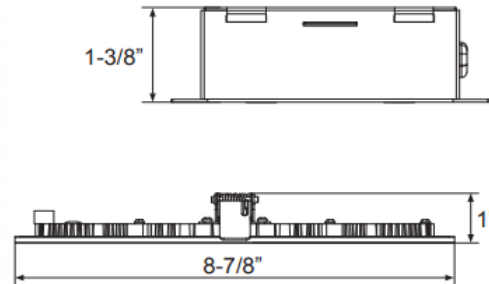

8642
8" Ultra-Thin Light

PF-3 and PF-4

3" or 4" Mounting Plate Accessory

- New Construction Mounting Plate
- Durable aluminum construction
- Includes four 24" bar hanger

ORDERING GUIDE

Example: 8842WH-3K

	Model	Finish	CCT
8842	3" Ultra-Thin Light	WH White	-3K 3000K
8642	8" Ultra-Thin Light		-4K 4000K
Accessory			
	PF-3	3" Mounting Plate	

Specifications and dimensions subject to change.
Lumens are delivered unless otherwise noted.
See website for most current information.