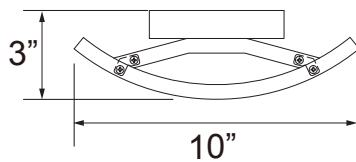

Curved LED Ribbon Vanity Light

- 120V - 60 Hz
- Steel with acrylic ribbon diffuser
- 3000K | 80 CRI
- 9W | 500 lms
- Dimmable TRIAC, 10-100%
- 10" L x 4-1/2" H x 3" W
- ETL Listed
- LED Lamp: 5 Year Limited Warranty
- Other Components: 1 Year Limited Warranty

ORDERING GUIDE		Example: 4506BN
Model	Finish	
4506	BN	Brushed Nickel

Specifications and dimensions subject to change.
Lumens are delivered unless otherwise noted.
See website for most current information.